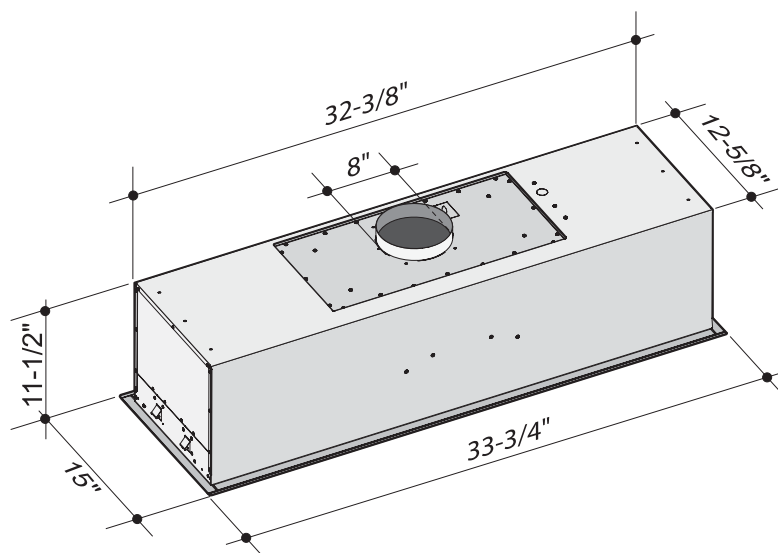

Options:

Optional recirculation kit available
XORFK04

WIDTH	DEPTH	CFM
34"	15"	395

XO

www.xoappliance.com

XO is Exclusively Distributed by:
Eastern Marketing Corp 24 Eisenhower Parkway Roseland,
New Jersey 07068 800-966-8300
www.easternmarketingcorp.com

DESIGNED & CRAFTED IN

ITALY

All XO hoods are UL approved.