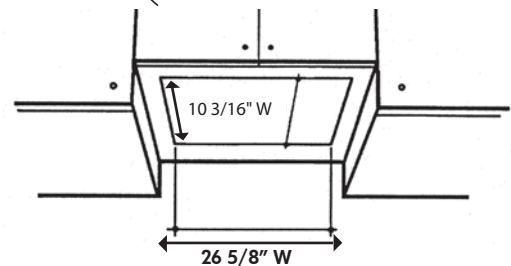

**Model:** XO127SMUA

**Sizes:** 27.75" **Depth:** 11"

**Features and Benefits:**

- Make Up Air Compliant - Check
- 395 CFM high velocity blower optimally removes Smoke, Grease and Odors
- 3 speed electronic illuminated controls
- Two 50W Halogen Lights - Provide brilliant illumination over the cooking surface
- Unit Dimensions: 27 3/4" W x 11" D x 10" T  
Cut Out Dims: 26 5/8" W x 10 1/4" D
- Aluminum Mesh Filters - Trap airborne smoke and grease particles. They can be easily be removed for dishwasher-safe cleaning
- Compact design makes installation a breeze
- Mounting Height from cooking surface 27"-32"
- Sound level 1 - 4 Sones

Cut out dimensions: Width 26 5/8" Depth: 10 3/16" W

WIDTH	DEPTH	FLOW RATE
28"	11"	395

XO is Exclusively Distributed by:  
Eastern Marketing Corp 24 Eisenhower Parkway Roseland,  
New Jersey 07068 800-966-8300  
www.easternmarketingcorp.com