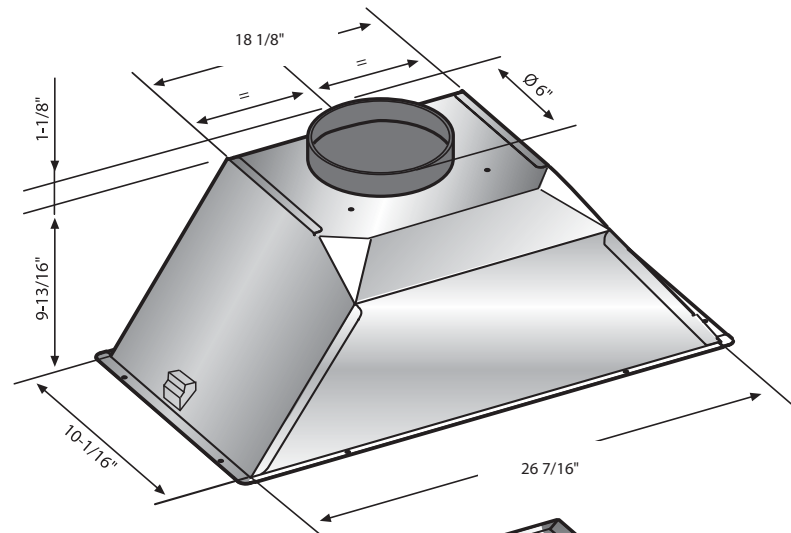

**Model:** XO127SMUA

**Sizes:** 27.75" **Depth:** 11"

**Features and Benefits:**

- Make Up Air Compliant - Check
- 395 CFM high velocity blower optimally removes Smoke, Grease and Odors
- 3 speed electronic illuminated controls
- Two 50W Halogen Lights - Provide brilliant illumination over the cooking surface
- Unit Dimensions: 27 3/4" W x 11" D x 10" T  
Cut Out Dims: 26 5/8" W x 10 1/4" D
- Aluminum Mesh Filters - Trap airborne smoke and grease particles. They can be easily be removed for dishwasher-safe cleaning
- Compact design makes installation a breeze
- Mounting Height from cooking surface 27"-32"
- Sound level 1 - 4 Sones

Cut out dimensions: Width 26 5/8" Depth: 10 3/16" W

WIDTH	DEPTH	FLOW RATE
28"	11"	395

XO is Exclusively Distributed by:  
Eastern Marketing Corp 24 Eisenhower Parkway Roseland,  
New Jersey 07068 800-966-8300  
www.easternmarketingcorp.com