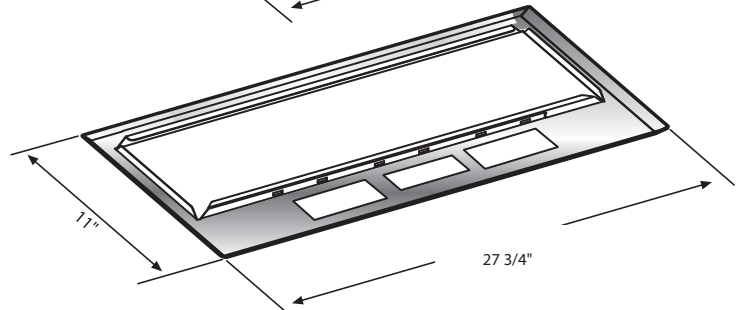

**Model:** XO127SMUA

**Sizes:** 27.75" **Depth:** 11"

**Features and Benefits:**

- Make Up Air Compliant - Check
- 395 CFM high velocity blower optimally removes Smoke, Grease and Odors
- 3 speed electronic illuminated controls
- Two 50W Halogen Lights - Provide brilliant illumination over the cooking surface
- Unit Dimensions: 27 3/4" W x 11" D x 10" T  
Cut Out Dims: 26 5/8" W x 10 1/4" D
- Aluminum Mesh Filters - Trap airborne smoke and grease particles. They can be easily be removed for dishwasher-safe cleaning
- Compact design makes installation a breeze
- Mounting Height from cooking surface 27"-32"
- Sound level 1 - 4 Sones

Cut out dimensions: Width 26 5/8" Depth: 10 3/16" W

WIDTH	DEPTH	FLOW RATE
28"	11"	395

XO is Exclusively Distributed by:  
Eastern Marketing Corp 24 Eisenhower Parkway Roseland,  
New Jersey 07068 800-966-8300  
www.easternmarketingcorp.com