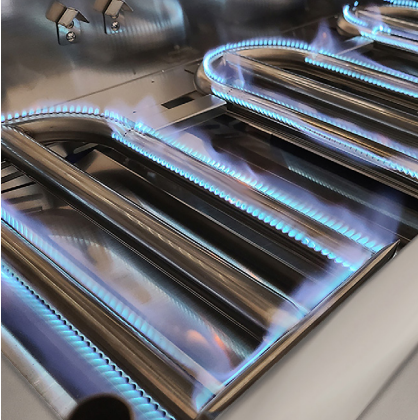

XOGRILL32XLT PRODUCT FEATURES

ALL WELDED STAINLESS

BUILT TO LAST - SEAMLESS WELDED AND POLISHED STAINLESS STEEL