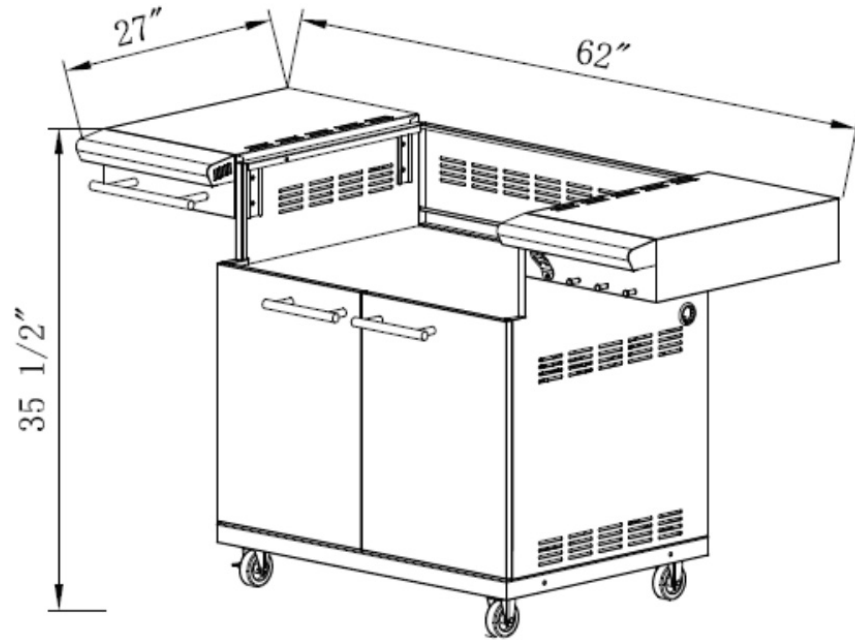

XOGRILL32XLT | PERFORMANCE 32" GRILL

- Stainless Steel Welded Construction
- Reliable Flame Thrower Ignition
- Full coverage stainless steel flame tamer plates protect burners and add flavor
- Blue LEDs illuminate the controls
- Spring Top Lid Opens Effortlessly
- 696" sq. inches of cooking surface
- InfraRed rear burner for use with optional rotisserie

SIZE	32"
DIMENSIONS	32-1/2"W x 25-3/4"D x 21-1/4"H
INSTALLATION TYPE	Built-in / Freestanding
FUEL	Specify Natural Gas or Propane
BURNERS	(3) Heavy Duty Tubular SS Burners combine to provide 51,000 BTUs of power!
ELECTRICAL	Installation requires an outdoor 120v GFI electrical outlet adjacent to product

XOG30CARTXLT | 32" GRILL CART

- Stainless Steel Welded Construction
- Soft Close Doors
- Sturdy Fold Down Shelves
- Heavy Duty Casters
- Locking Casters on front
- Utensil Hangers
- Easy Modular Assembly

DIMENSIONS 62"W x 27"D x 35 1/2"H

IMPORTANT NOTE:

CARTS ARE SHIPPED UNASSEMBLED IN A FLAT PACK. ASSEMBLY TAKES APPROX. 40 MIN. AND REQUIRES SIMPLE HAND TOOLS. TO LEARN MORE ABOUT ASSEMBLY PLEASE VISIT OUR WEBSITE.