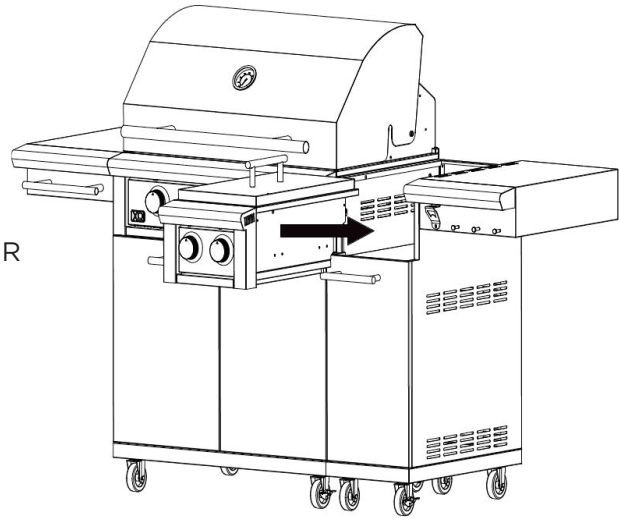

ATTACH TO EITHER
XOG32CARTXLT
OR
XOG40CARTXLT