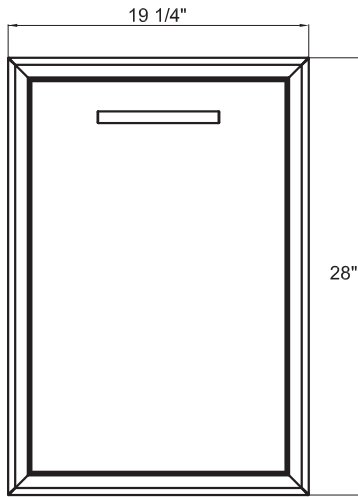

**MODEL:
XOG20TRASH2**

**PRO-GRADE LUXURY
ROLL-OUT TRASH + RECYCLE**

**20
INCH**

Overall Dimensions

Width	Height	Depth
19 1/4	28	25 1/2

Cut - Out Dimensions

Width	Height	Depth
16 13/16	24	24 3/4