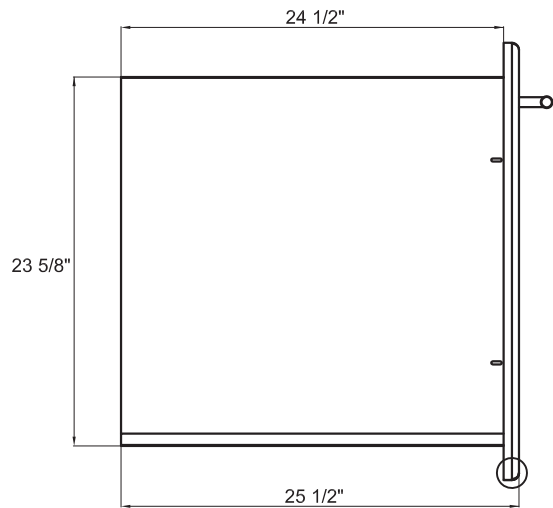

**MODEL:
XOG20TRASH2**

**PRO-GRADE LUXURY
ROLL-OUT TRASH + RECYCLE**

**20
INCH**

Overall Dimensions

Width	Height	Depth
19 1/4	28	25 1/2

Cut - Out Dimensions

Width	Height	Depth
16 13/16	24	24 3/4