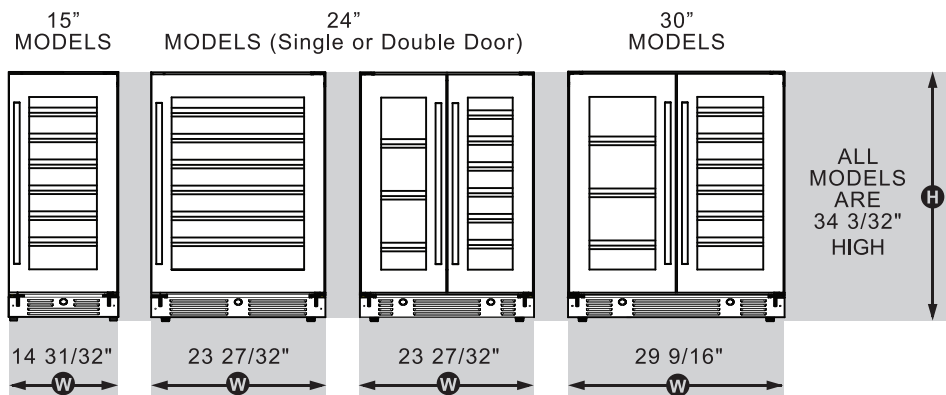

* Designed to fit under standard counters

** Dimension without handle

IMPORTANT NOTE:

Doors are not field reversible

Specify RH or LH when ordering

A PERFECT FIT

HEIGHT & WIDTH

DEPTH