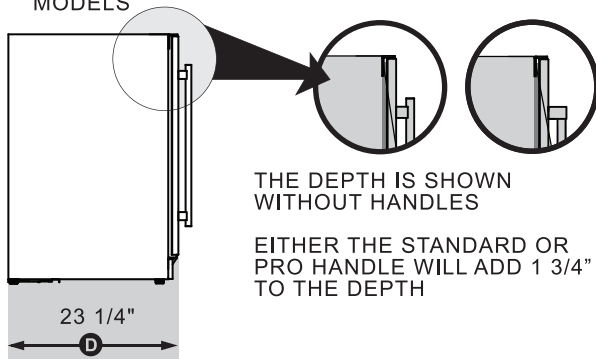

ALL OTHER MODELS