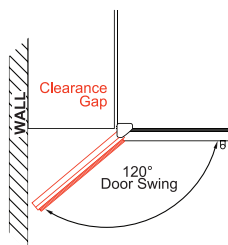

MODELS WITH OVERLAY DOORS

ALL OTHER MODELS

WALL CLEARANCE

SS DOOR MODELS INSTALLING WITH THE HINGE SIDE NEXT TO A WALL - LEAVE A 2 1/4" SPACE DOOR MUST BE ABLE TO OPEN 90°.

FRENCH DOOR MODELS INSTALLING WITH THE HINGE SIDE NEXT TO A WALL - DOOR MUST BE ABLE TO OPEN 120°.