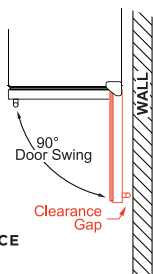

MODELS WITH OVERLAY DOORS

ALL OTHER MODELS

WALL CLEARANCE

SS DOOR MODELS INSTALLING WITH THE HINGE SIDE NEXT TO A WALL - LEAVE A 2 1/4" SPACE DOOR MUST BE ABLE TO OPEN 90°.

FRENCH DOOR MODELS INSTALLING WITH THE HINGE SIDE NEXT TO A WALL - DOOR MUST BE ABLE TO OPEN 120°.