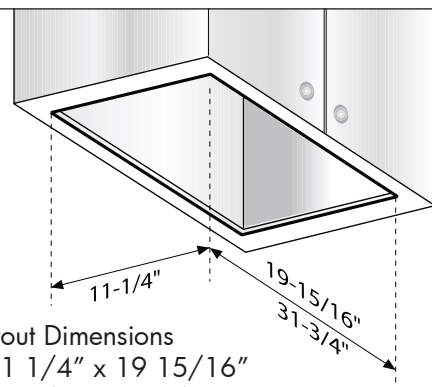

XO

www.xoappliance.com

XOC Spec Sheet

Under Cabinet - Glide Out

2 YEAR
PARTS & LABOR
WARRANTY

Model: XOC30S, XOC36S

Size: 30", 36" **Depth:** 12 1/16" (17 15/16")

Features and Benefits:

Cabinet Cutout Dimensions
XOC30S 11 1/4" x 19 15/16"
XOC36S 11 1/4" x 31 3/4"

XO

www.xoappliance.com

XO is Exclusively Distributed by:
Eastern Marketing Corp 24 Eisenhower Parkway Roseland,
New Jersey 07068 800-966-8300
www.easternmarketingcorp.com