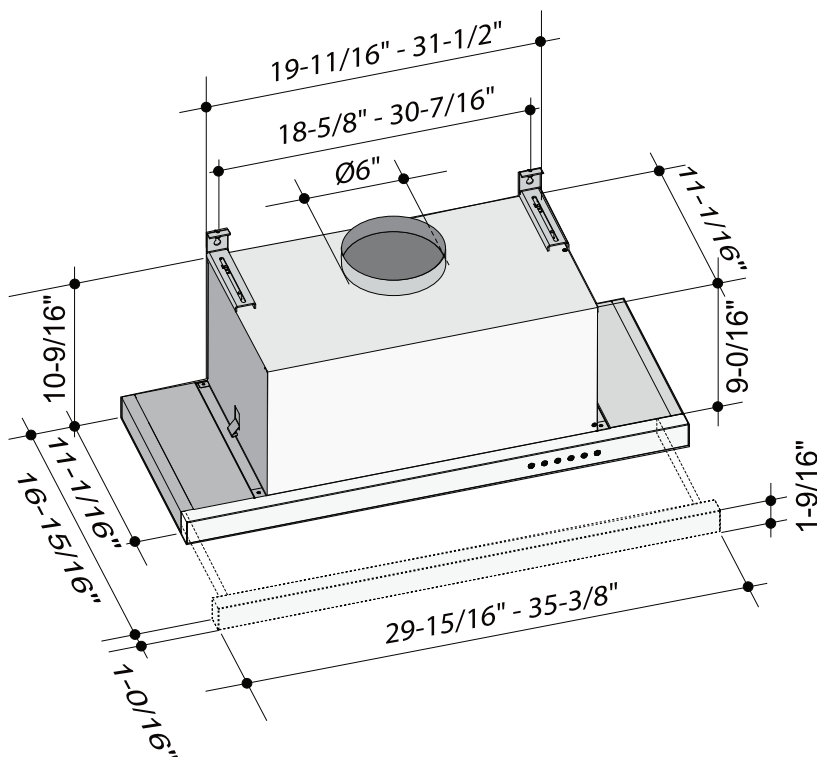

XO

www.xoappliance.com

XOC Spec Sheet

Under Cabinet - Glide Out

2 YEAR
PARTS & LABOR
WARRANTY

Model: XOC30S, XOC36S

Size: 30", 36" **Depth:** 12 1/16" (17 15/16")

Features and Benefits:

- 600 CFM high velocity blower optimally removes Smoke, Grease and Odors
- 3 speed electronic illuminated controls
- Blower & Lights operate with slide open or closed
- Two 50 W Halogen Lights - Provide brilliant illumination over the cooking surface
Fixtures also accommodate GU10 LED bulbs
- High quality Stainless Steel with incomparable handcrafted Italian finish
- Aluminum Mesh Filters - Trap airborne smoke and grease particles. They can be easily removed for dishwasher-safe cleaning
- Unit Dims: 23 9/16" W or 29 15/16"W
12 1/16" D x 10 9/16" T
Cut Out Dims: 19 15/16" W x 11 1/4" D
or 31 3/4" W x 11 1/4"D
- Mounting Height from cooking surface
27"-32"

Cabinet Cutout Dimensions
XOC30S 11 1/4" x 19 15/16"
XOC36S 11 1/4" x 31 3/4"

XO

www.xoappliance.com

XO is Exclusively Distributed by:
Eastern Marketing Corp 24 Eisenhower Parkway Roseland,
New Jersey 07068 800-966-8300
www.easternmarketingcorp.com