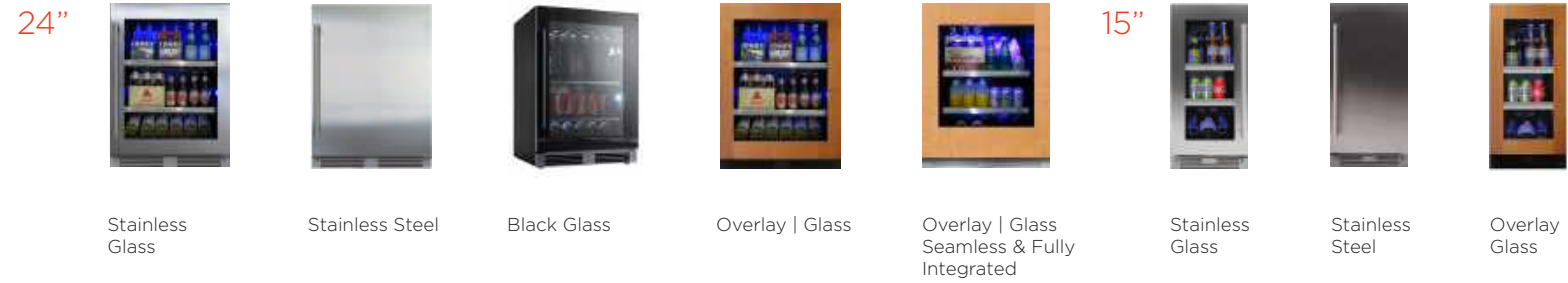

INDOOR ADA OR STANDARD HEIGHT

SOFT CHEWABLE ICE THAT TAKES ON THE FLAVOR OF YOUR DRINK

REFRIGERATION PRODUCT OFFERING

BEVERAGE CENTERS

24" Stainless Glass, Stainless Steel, Black Glass, Overlay | Glass, Overlay | Glass Seamless & Fully Integrated, 15" Stainless Glass, Stainless Steel, Overlay Glass