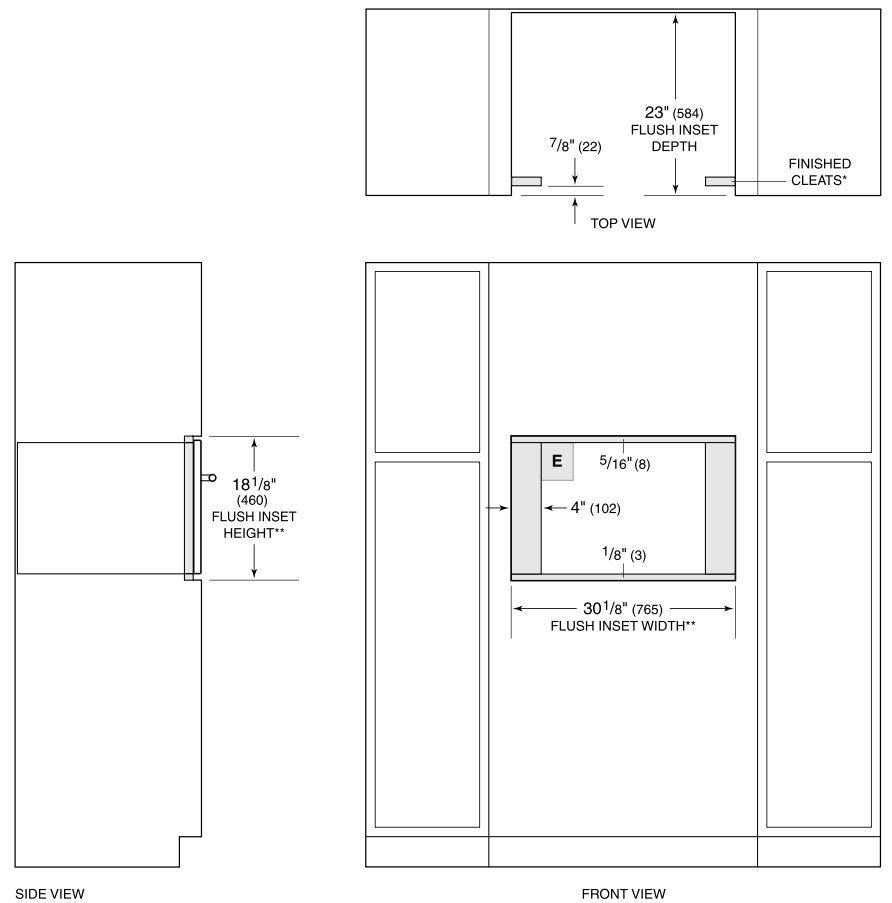

PRODUCT SPECIFICATIONS

Model	MDD3050CM/B/T
Dimensions	29 7/8"W x 17 7/8"H x 20"D
Capacity	1.6 cu. ft.
Door Clearance	14 3/16"
Weight	81 lbs
Electrical Supply	120 VAC, 60 Hz
Electrical Service	15 amp dedicated circuit
Power Cord Length	4 Feet
Receptacle	3-prong grounding-type

ELECTRICAL

NOTE: Dimensions in parenthesis are in millimeters unless otherwise specified

DIMENSIONS

FLUSH INSTALLATION

*Will be visible and should be finished to match cabinetry.
**Dimension provides minimum reveals.