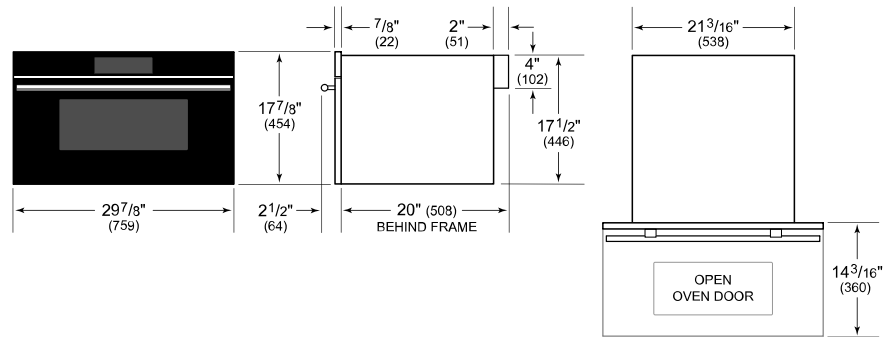

PRODUCT SPECIFICATIONS

Model	MDD3050CM/B/T
Dimensions	29 7/8"W x 17 7/8"H x 20"D
Capacity	1.6 cu. ft.
Door Clearance	14 3/16"
Weight	81 lbs
Electrical Supply	120 VAC, 60 Hz
Electrical Service	15 amp dedicated circuit
Power Cord Length	4 Feet
Receptacle	3-prong grounding-type

ELECTRICAL

NOTE: Dimensions in parenthesis are in millimeters unless otherwise specified

DIMENSIONS

FLUSH INSTALLATION

*Will be visible and should be finished to match cabinetry.
**Dimension provides minimum reveals.