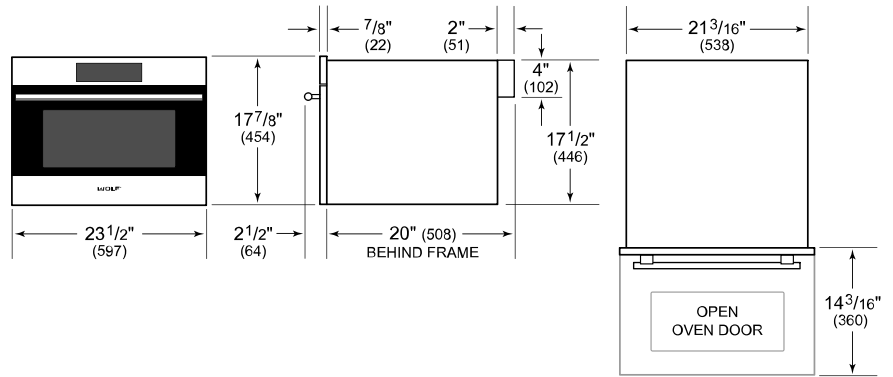

ACCESSORIES

Pro Handle

Accessories available through an authorized dealer.

For local dealer information, visit subzero-wolf.com/locator.

PRODUCT SPECIFICATIONS

Model	MDD2450TE/S/T
Dimensions	23 1/2"W x 17 7/8"H x 20"D
Capacity	1.6 cu. ft.
Door Clearance	14 3/16"
Weight	74 lbs
Electrical Supply	120 VAC, 60 Hz
Electrical Service	15 amp dedicated circuit
Power Cord Length	4 Feet
Receptacle	3-prong grounding-type

ELECTRICAL

NOTE: Dimensions in parenthesis are in millimeters unless otherwise specified

DIMENSIONS

STANDARD INSTALLATION