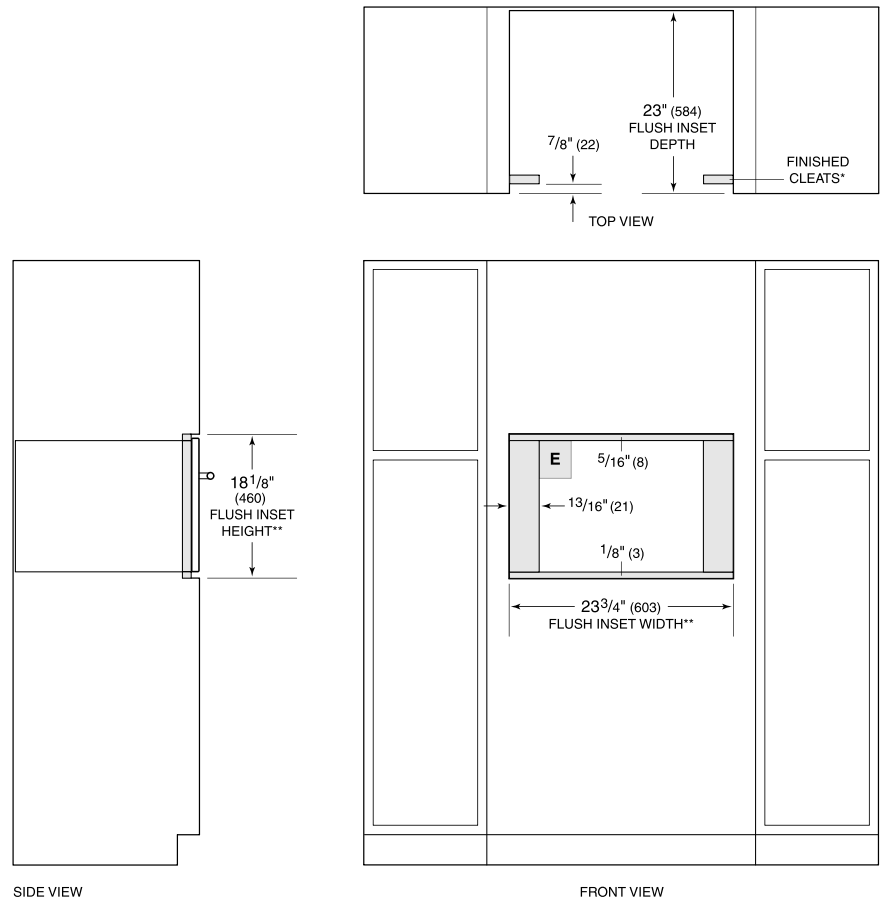

**ACCESSORIES**

Pro Handle

Accessories available through an authorized dealer.

For local dealer information, visit [subzero-wolf.com/locator](https://subzero-wolf.com/locator).

**PRODUCT SPECIFICATIONS**

|                    |                            |
|--------------------|----------------------------|
| Model              | MDD2450TE/S/T              |
| Dimensions         | 23 1/2"W x 17 7/8"H x 20"D |
| Capacity           | 1.6 cu. ft.                |
| Door Clearance     | 14 3/16"                   |
| Weight             | 74 lbs                     |
| Electrical Supply  | 120 VAC, 60 Hz             |
| Electrical Service | 15 amp dedicated circuit   |
| Power Cord Length  | 4 Feet                     |
| Receptacle         | 3-prong grounding-type     |

**ELECTRICAL**

**NOTE:** Dimensions in parenthesis are in millimeters unless otherwise specified

**DIMENSIONS**

**FLUSH INSTALLATION**

\*Will be visible and should be finished to match cabinetry.  
\*\*Dimension provides minimum reveals.