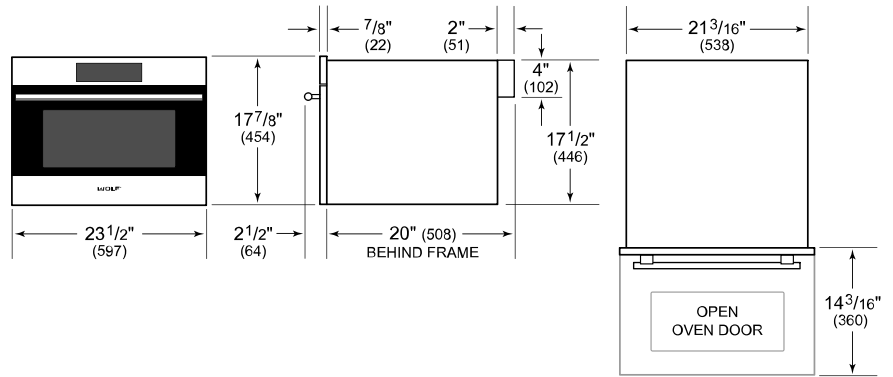

**ACCESSORIES**

Pro Handle

Accessories available through an authorized dealer.

For local dealer information, visit [subzero-wolf.com/locator](https://subzero-wolf.com/locator).

**PRODUCT SPECIFICATIONS**

|                    |                            |
|--------------------|----------------------------|
| Model              | MDD2450TE/S/T              |
| Dimensions         | 23 1/2"W x 17 7/8"H x 20"D |
| Capacity           | 1.6 cu. ft.                |
| Door Clearance     | 14 3/16"                   |
| Weight             | 74 lbs                     |
| Electrical Supply  | 120 VAC, 60 Hz             |
| Electrical Service | 15 amp dedicated circuit   |
| Power Cord Length  | 4 Feet                     |
| Receptacle         | 3-prong grounding-type     |

**ELECTRICAL**

**NOTE:** Dimensions in parenthesis are in millimeters unless otherwise specified

**DIMENSIONS**

**FLUSH INSTALLATION**

\*Will be visible and should be finished to match cabinetry.  
\*\*Dimension provides minimum reveals.