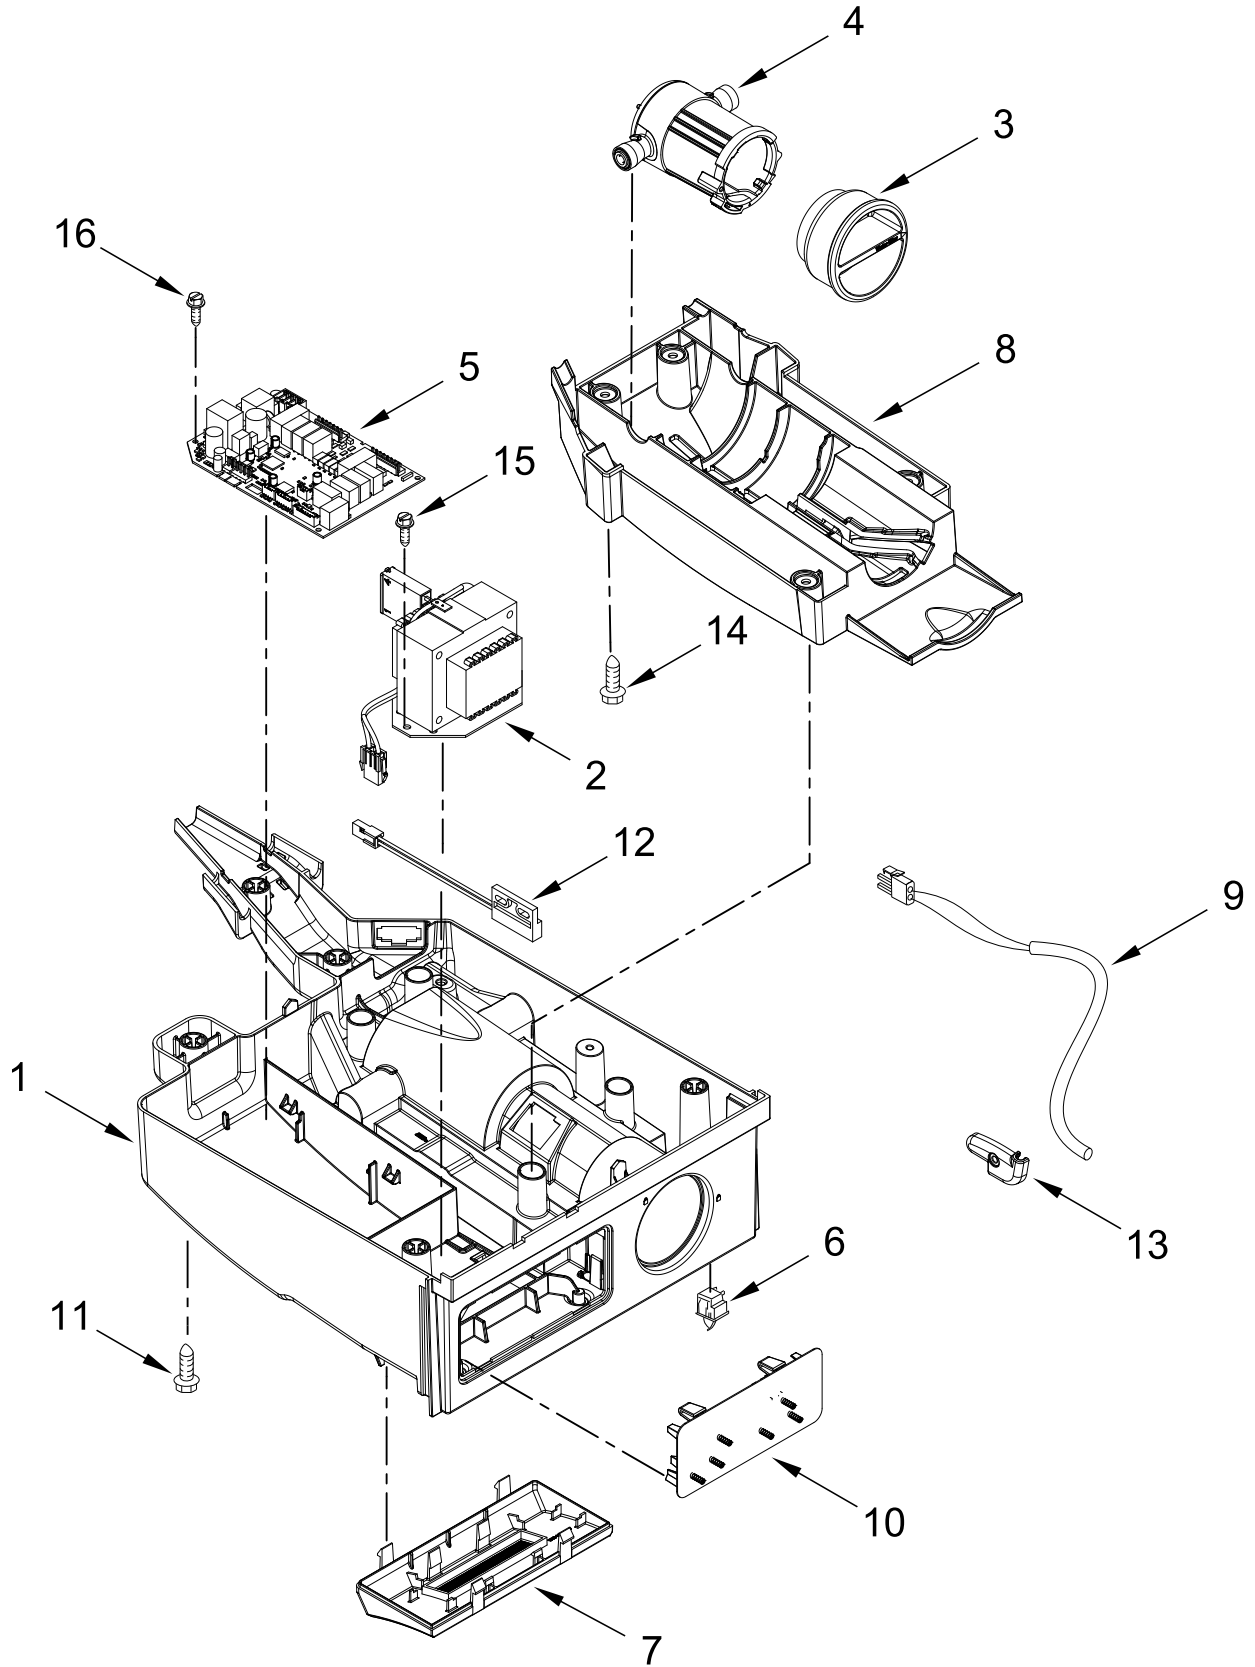

EVAPORATOR, GRID, AND WATER PARTS

EVAPORATOR, GRID, AND WATER PARTS

<u>Illus.</u> <u>No.</u>	<u>Part No.</u>	<u>Description</u>	<u>Illus.</u> <u>No.</u>	<u>Part No.</u>	<u>Description</u>	<u>Illus.</u> <u>No.</u>	<u>Part No.</u>	<u>Description</u>
1	W10217918	Valve, Water	9	W11257368	Assembly, Plug Tube	16	W10783275	Assembly, Grid
2	W10772963	Tube, Pump	10	836667	Spacer	17	W10340986	Cover, Grid
3	W10782423	Locking Ring (1/4")	11	2185625	Reservoir, Water Slide	18	W11507346	Reservoir, Water
4	2185523	Dispenser, Water	12	W10635836	Tube, Water Slide	19	3400884	Screw (Stainless)
5	W11703764	Evaporator	13	W10512292	Cover, Bracket	20	W10555398	Cap, Drain
6	W11439192	Pump, Reservoir Drain	14	W11543903	Waterline, Valve	21	3400909	Grommet, Screw
7	W10539379	Tube, Reservoir Drain	15	3400886	Screw (Stainless)			
8	W11543901	Waterline, Reservoir						

PUMP PARTS

PUMP PARTS

<u>Illus.</u> <u>No.</u>	<u>Part No.</u>	<u>Description</u>
1	W11439191	Pump, Recirculating (Includes Sensor)
2	W10489129	Bracket, Pump
3	W10764770	Assembly, Pump Wire

CONTROL PANEL PARTS