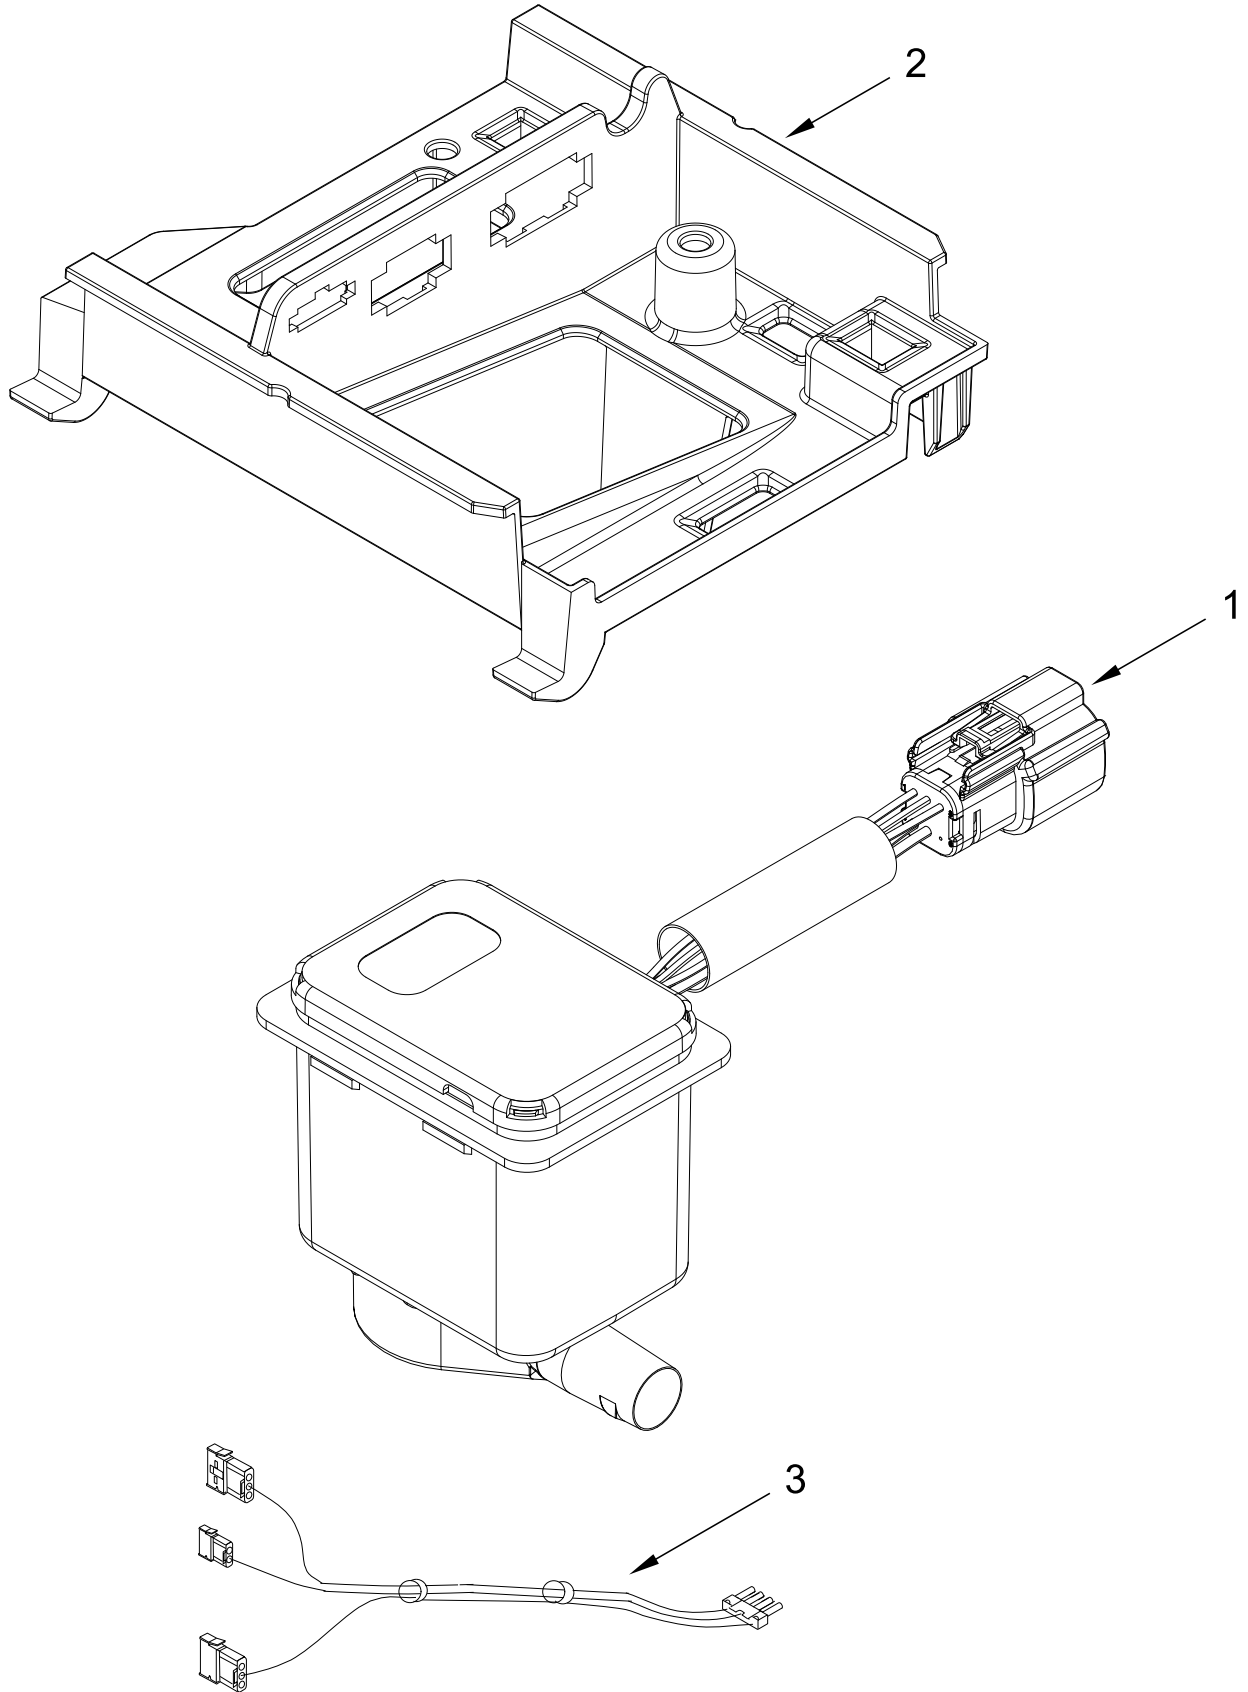

ICEMAKER

MODELS:

WUI75X15HZ02 (Stainless Steel)

CABINET, DOOR AND LINER PARTS

CABINET, DOOR AND LINER PARTS

<u>Illus. No.</u>	<u>Part No.</u>	<u>Description</u>	<u>Illus. No.</u>	<u>Part No.</u>	<u>Description</u>	<u>Illus. No.</u>	<u>Part No.</u>	<u>Description</u>
1		Literature Parts	14	W10486559	Stop, Top Door (Black)	25		Handle, Door
	W11686966	Owners Manual		W10486561	Stop, Bottom Door (Black)		2208493B	Black
	W10761657	Tech Sheet				26	2208136	Clip, Water Tube
2	3400886	Screw (Stainless)	15		Cabinet and Liner (Not Serviced)	27	W10531302	Screw (Black)
3	W10734102	Bin, Door				28	W10476696	Hinge, Bottom (Black)
4	2185678	Spacer	16	W10476703	Hinge, Top (Black)	29	2185712	Pin, Hinge
5	2217394	Cover, Wiring	17	2217293	Gasket, Top Panel	30	489443	Screw (Stainless)
6	489442	Screw	18	W11256688	Cover, Unit	31	W10884775	Badge
7		Door	19	8534077	Screw (White)	32	348689	Screw
	W11259222	Stainless	20	W11309706	Filler, Top Endcap (Black)	33	357640	Screw
8	W11309649	Cam,Door				34	2185927	Holder, Scoop
9	W10529250	Assembly, Magnetic Catch		W11309712	Filler, Bottom Endcap (Black)	35	3374849	Leg, Leveling
10	W10136999	Nut, Push-In				36		Grill, Front
11	W11165597	Gasket, Bottom	21	W10532250	Pad, Foam		2185571B	Black
12	W10670799	Clamp, Hose	22	3400240	Nut	37	W10320117	Panel, Top (Black)
13	2217294	Gasket, Door	23	W10737551	Tube, Drain	38	W10495264	Screw (Black)
			24	W10493422	Scoop	39	8534075	Screw (Black)

PUMP PARTS

PUMP PARTS

<u>Illus.</u> <u>No.</u>	<u>Part No.</u>	<u>Description</u>
1	W11439191	Pump, Recirculating (Includes Sensor)
2	W10489129	Bracket, Pump
3	W10764770	Assembly, Pump Wire

CONTROL PANEL PARTS