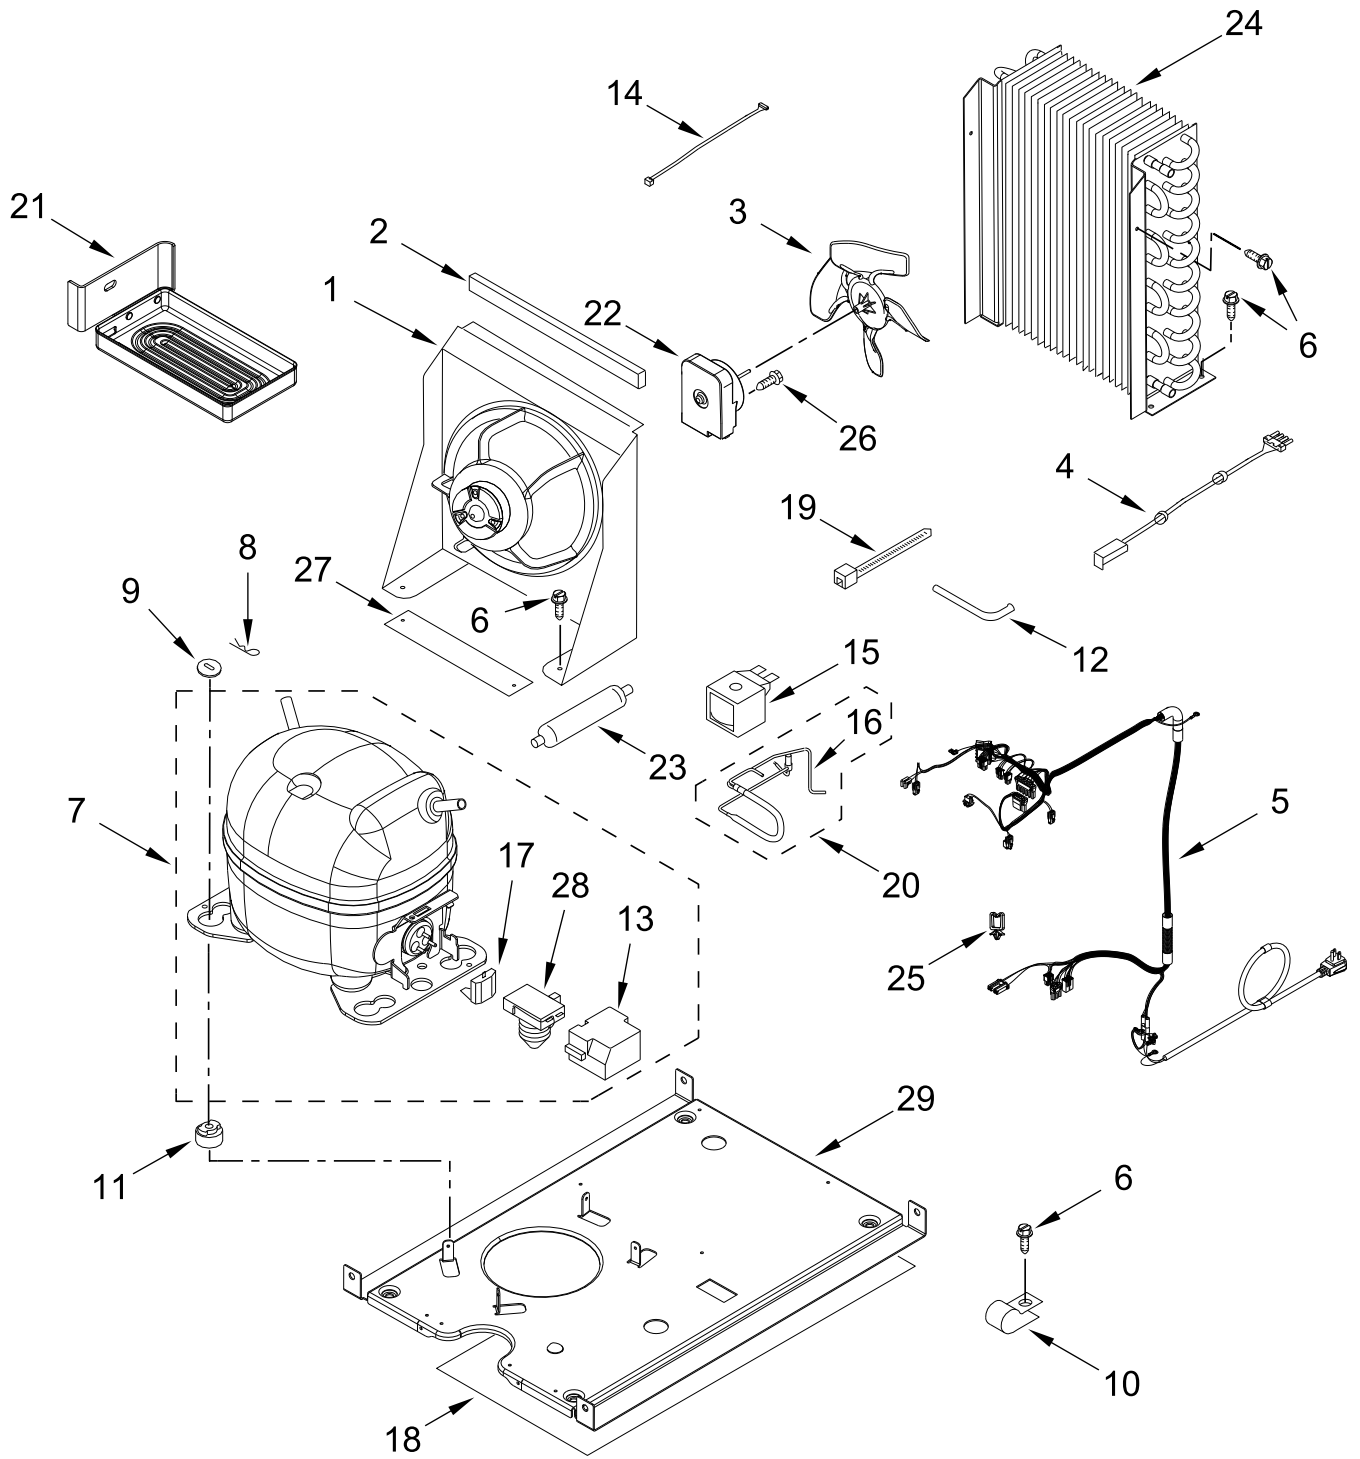

UNIT PARTS

UNIT PARTS

<u>Illus.</u> <u>No.</u>	<u>Part No.</u>	<u>Description</u>	<u>Illus.</u> <u>No.</u>	<u>Part No.</u>	<u>Description</u>	<u>Illus.</u> <u>No.</u>	<u>Part No.</u>	<u>Description</u>
1	2185532	Bracket, Fan Mounting	11	2217318	Grommet, Compressor	21	W10615506	Tray, Drip
2	2185675	Pad, Foam	12	W10528572	Tube, Process	22	W10909377	Motor, Condenser Fan
3	2188935	Blade, Fan	13	2208371	Cover, Terminal	23	W11594492	Drier
4	2187629	Jumper, Wire (Condenser Fan)	14	W11086824	Wire Assembly, Jumper	24	W11508236	Condenser
5	W10917834	Assembly, Cabinet Wire	15	W10206473	Coil, Solenoid	25	2223913	Clip
6	304392	Screw	16	759113	Body, Solenoid Valve	26	8281196	Screw
7	W10536005	Compressor	17	W10783194	Protector, Overload	27	W11553219	Pad, Foam
8	A201435	Clip, Compressor Mounting	18	W10282061	Shield, Heat	28	2217224	Device, Start
9	A201441	Shim	19	2262071	Tie, Cable	29	W11560928	Base, Unit
10	2185960	Clamp, Power Cord	20	W11575246	Valve, Hot Gas			REFRIGERANT CHARGE
								5.75 oz. (R-134A)