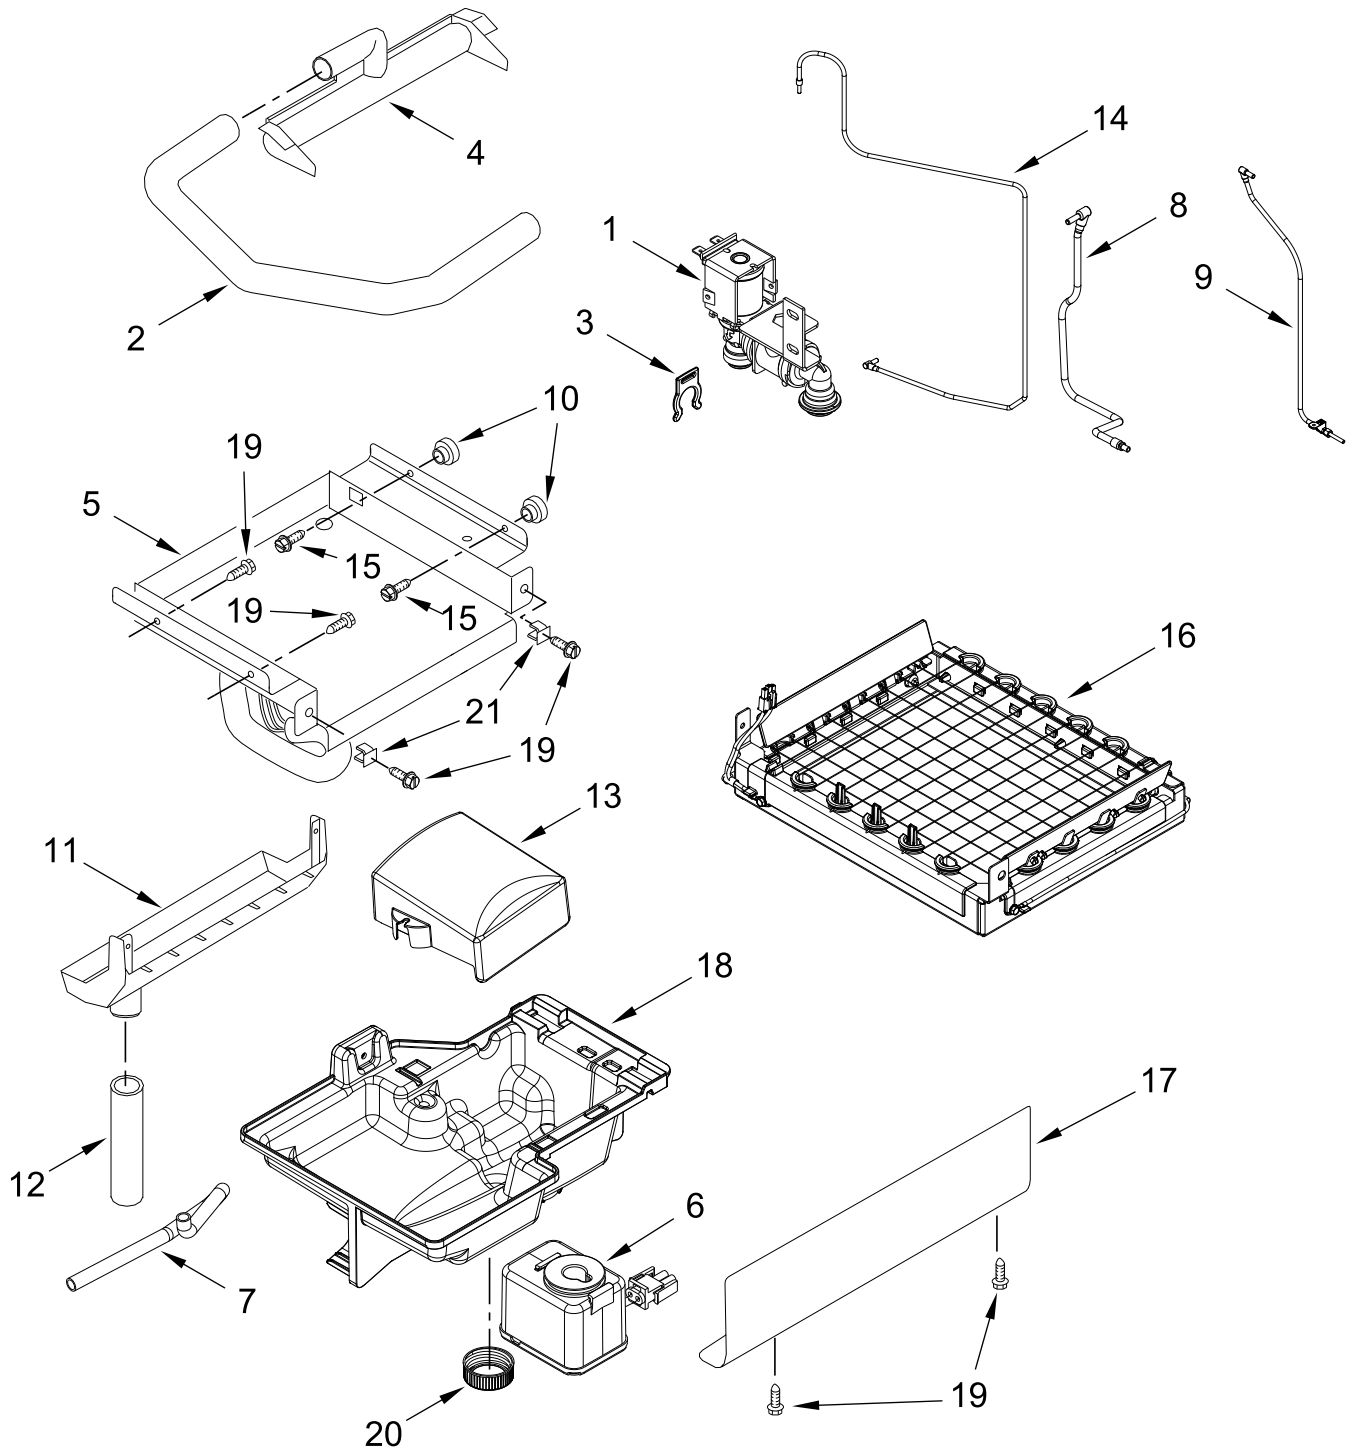

EVAPORATOR, GRID, AND WATER PARTS

EVAPORATOR, GRID, AND WATER PARTS

<u>Illus.</u> <u>No.</u>	<u>Part No.</u>	<u>Description</u>	<u>Illus.</u> <u>No.</u>	<u>Part No.</u>	<u>Description</u>	<u>Illus.</u> <u>No.</u>	<u>Part No.</u>	<u>Description</u>
1	W10217918	Valve, Water	9	W11257368	Assembly, Plug Tube	16	W10783275	Assembly, Grid
2	W10772963	Tube, Pump	10	836667	Spacer	17	W10340986	Cover, Grid
3	W10782423	Locking Ring (1/4")	11	2185625	Reservoir, Water Slide	18	W11507346	Reservoir, Water
4	2185523	Dispenser, Water	12	W10635836	Tube, Water Slide	19	3400884	Screw (Stainless)
5	W11703764	Evaporator	13	W10512292	Cover, Bracket	20	W10555398	Cap, Drain
6	W11439192	Pump, Reservoir Drain	14	W11543903	Waterline, Valve	21	3400909	Grommet, Screw
7	W10539379	Tube, Reservoir Drain	15	3400886	Screw (Stainless)			
8	W11543901	Waterline, Reservoir