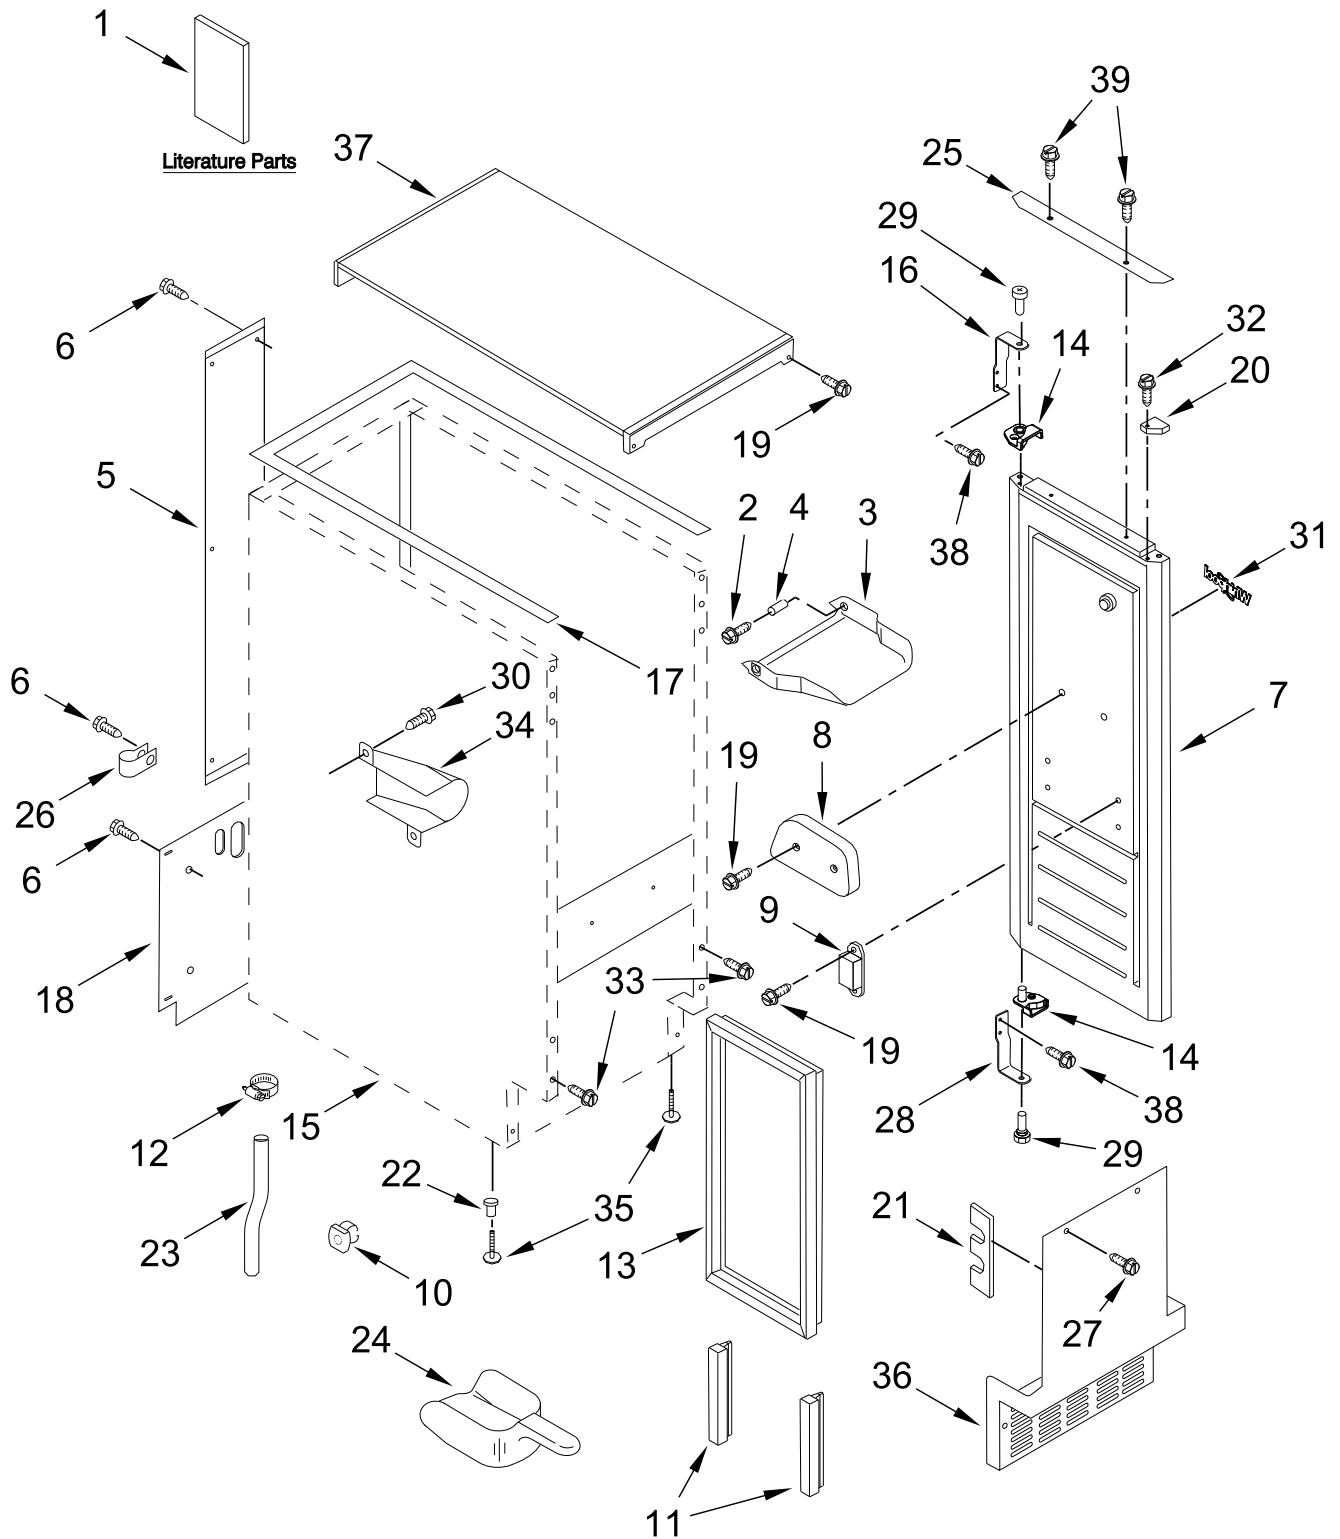

ICEMAKER

MODELS:

WUI75X15HZ02 (Stainless Steel)

CABINET, DOOR AND LINER PARTS

CABINET, DOOR AND LINER PARTS

<u>Illus. No.</u>	<u>Part No.</u>	<u>Description</u>	<u>Illus. No.</u>	<u>Part No.</u>	<u>Description</u>	<u>Illus. No.</u>	<u>Part No.</u>	<u>Description</u>
1		Literature Parts	14	W10486559	Stop, Top Door (Black)	25		Handle, Door
	W11686966	Owners Manual		W10486561	Stop, Bottom Door (Black)		2208493B	Black
	W10761657	Tech Sheet				26	2208136	Clip, Water Tube
2	3400886	Screw (Stainless)	15		Cabinet and Liner (Not Serviced)	27	W10531302	Screw (Black)
3	W10734102	Bin, Door				28	W10476696	Hinge, Bottom (Black)
4	2185678	Spacer	16	W10476703	Hinge, Top (Black)	29	2185712	Pin, Hinge
5	2217394	Cover, Wiring	17	2217293	Gasket, Top Panel	30	489443	Screw (Stainless)
6	489442	Screw	18	W11256688	Cover, Unit	31	W10884775	Badge
7		Door	19	8534077	Screw (White)	32	348689	Screw
	W11259222	Stainless	20	W11309706	Filler, Top Endcap (Black)	33	357640	Screw
8	W11309649	Cam,Door				34	2185927	Holder, Scoop
9	W10529250	Assembly, Magnetic Catch		W11309712	Filler, Bottom Endcap (Black)	35	3374849	Leg, Leveling
10	W10136999	Nut, Push-In				36		Grill, Front
11	W11165597	Gasket, Bottom	21	W10532250	Pad, Foam		2185571B	Black
12	W10670799	Clamp, Hose	22	3400240	Nut	37	W10320117	Panel, Top (Black)
13	2217294	Gasket, Door	23	W10737551	Tube, Drain	38	W10495264	Screw (Black)
			24	W10493422	Scoop	39	8534075	Screw (Black)

PUMP PARTS

PUMP PARTS

<u>Illus.</u> <u>No.</u>	<u>Part No.</u>	<u>Description</u>
1	W11439191	Pump, Recirculating (Includes Sensor)
2	W10489129	Bracket, Pump
3	W10764770	Assembly, Pump Wire

CONTROL PANEL PARTS