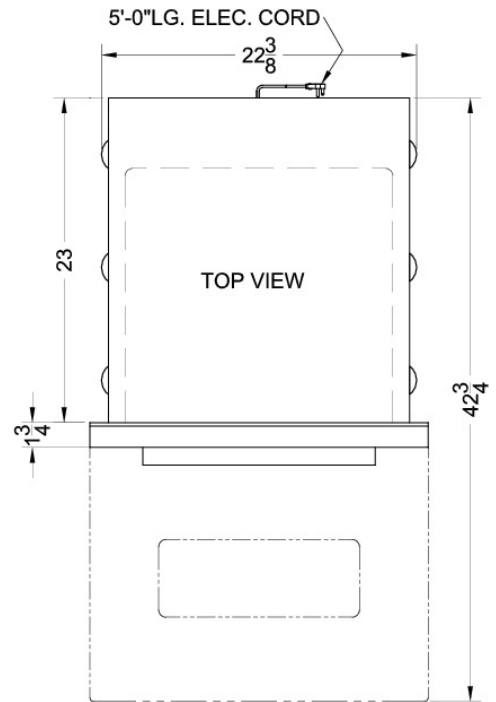

WTM7212KW

34.5" x 24" x 24" (H x W x D)

White gas wall oven with electronic ignition, digital clock/timer, and oven window; for cutouts 22 3/8" wide by 34 1/8" high

Highlights:

Gas wall oven with electronic ignition

34 1/8" H x 22 3/8" W x 23" D cutout dimensions fit many pre-existing kitchen spaces

Extend the height to 39" with optional trim kit TKW700

Includes a digital clock and timer

Product Features:

Porcelain construction	Durable construction built to last
Digital clock and timer	Added convenience for easier cooking
Oven window	Provides a clean view into the oven interior
Lower broiler compartment	Drop-down door with lower section for separate broiling
Broiler pan included	Two-piece porcelain broiler tray with grease well
Removable oven door	Convenient for cleaning unit
Electronic glow bar ignition	Standard on SUMMIT wallovens
LP convertible	This unit is set for natural gas but can be converted to LP without a kit
Interior light	Oven includes light with exterior on/off switch

WTM7212KW Specifications:

Overview	
Height	34.5"
Width	24.0"
Depth	24.0"
Capacity	2.92 cu.ft.
Door	White
Cabinet	White
Weight	145.0 lbs.
Shipping Weight	150.0 lbs.
Parts & Labor Warranty	1 Year

Gas Wolloven	
Ignition	Spark
LP Convertible	Yes
Controls	Dial
Oven Light	Yes
Cooking Timer	Yes
Cleaning Type	Manual
Oven Window	Yes
Cutout Height	34.18"
Cutout Width	22.38"
Cutout Depth	23.0"