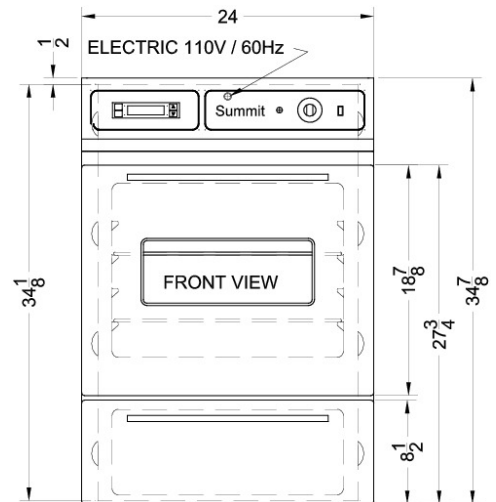

WTM7212KW

34.5" x 24" x 24" (H x W x D)

White gas wall oven with electronic ignition, digital clock/timer, and oven window; for cutouts 22 3/8" wide by 34 1/8" high

Highlights:

Gas wall oven with electronic ignition

34 1/8" H x 22 3/8" W x 23" D cutout dimensions fit many pre-existing kitchen spaces

Extend the height to 39" with optional trim kit TKW700

Includes a digital clock and timer

Product Features:

Porcelain construction	Durable construction built to last
Digital clock and timer	Added convenience for easier cooking
Oven window	Provides a clean view into the oven interior
Lower broiler compartment	Drop-down door with lower section for separate broiling
Broiler pan included	Two-piece porcelain broiler tray with grease well
Removable oven door	Convenient for cleaning unit
Electronic glow bar ignition	Standard on SUMMIT wallovens
LP convertible	This unit is set for natural gas but can be converted to LP without a kit
Interior light	Oven includes light with exterior on/off switch

WTM7212KW Specifications:

Overview	
Height	34.5"
Width	24.0"
Depth	24.0"
Capacity	2.92 cu.ft.
Door	White
Cabinet	White
Weight	145.0 lbs.
Shipping Weight	150.0 lbs.
Parts & Labor Warranty	1 Year

Gas Wolloven	
Ignition	Spark
LP Convertible	Yes
Controls	Dial
Oven Light	Yes
Cooking Timer	Yes
Cleaning Type	Manual
Oven Window	Yes
Cutout Height	34.18"
Cutout Width	22.38"
Cutout Depth	23.0"