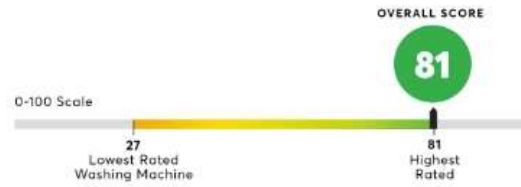

- 📄 **182** RATED
- ✓ **49** RECOMMENDED
- 🕒 **1983** HOURS OF TESTING

LG WT8405CW

(As of June 2024)

📈 Highs

Using the Normal cycle the:

- Washing performance is Excellent.
- Energy efficiency is Very Good.
- Water efficiency is Excellent.
- Vibration is Excellent.