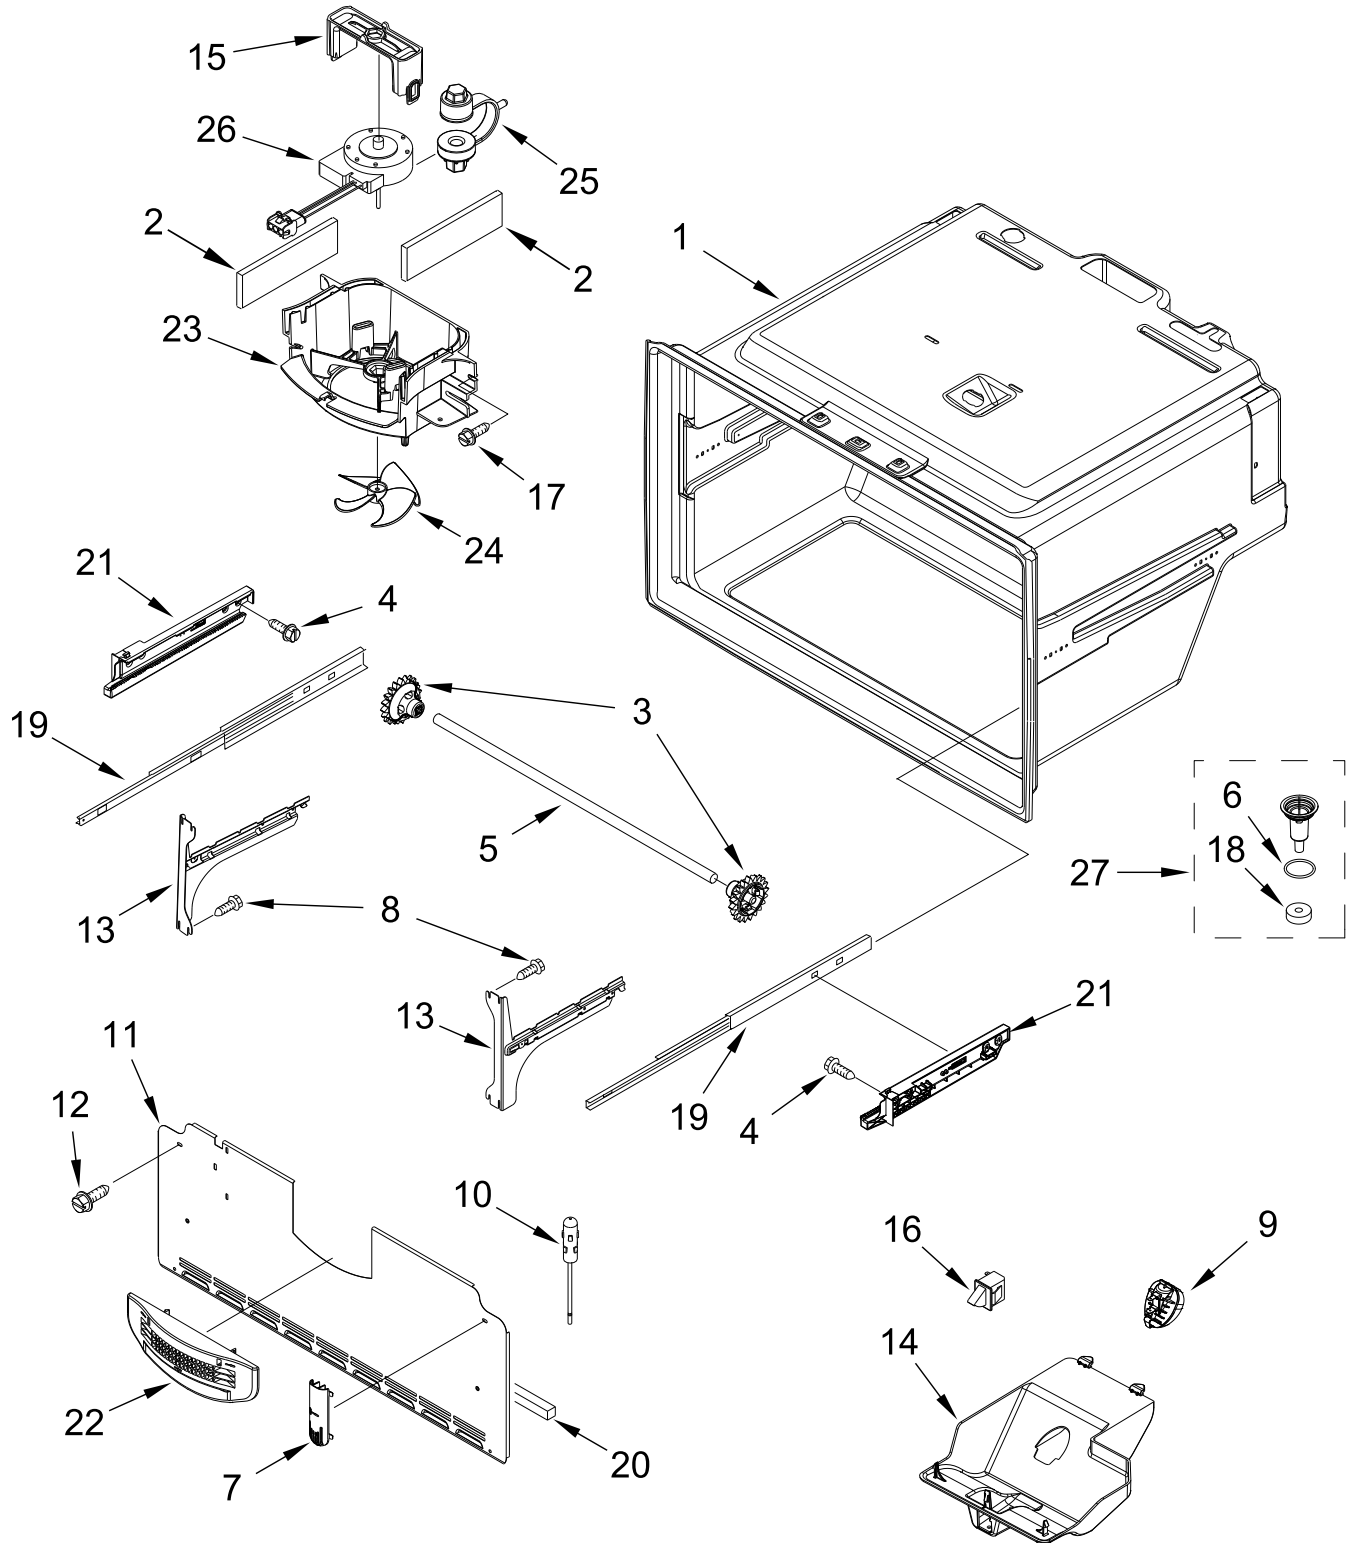

# CABINET PARTS

<u>Illus. No.</u>	<u>Part No.</u>	<u>Description</u>	<u>Illus. No.</u>	<u>Part No.</u>	<u>Description</u>	<u>Illus. No.</u>	<u>Part No.</u>	<u>Description</u>
1		Literature Parts	14	12992403	Screw	25	12990702	Screw
	W10873263	Tech Sheet	15		Hinge, Center Left Hand	26		Cabinet (Not A Servicable Part)
	W11298856	Use & Care Guide		W10740148	White	27	W10867574	Control, Electronic
	W11308947	Energy Guide		W10740149	Black	28	688983	Screw
2	12961401	Tube, Water		W10740150	Grey	29	W10914798	Gasket, Control Box
3	12698403	Plate, Pivot	16		Hinge, Center Right Hand	30	W10270394	Cover, Unit
4	B5759655	Gasket		W10740144	White	31	W10141622	Brake, Roller
5		Cover, Top Hinge Left Hand		W10740145	Black	32	M0104106	Clip, Cord
	W10337634	White		W10740146	Grey	33		Assembly, Roller
	W10337647	Black	17		Cover, Corner		W10515763	Left Hand
	W10337648	Grey		12587703W	White		W10515762	Right Hand
6		Cover, Top Hinge Right Hand		12587703B	Black	34		Assembly, Secondary Mullion
	12962302W	White		12587703AP	Grey		W10902088	White
	12962302B	Black	18	W10827867	Knob, Vent Slide		W10902087	Black
	12962302AP	Grey	19	A3076901	Plug, Button		W10902089	Grey
7	12961602	Cover, Control Box	20	W10709365	Screw	35	W10843353	Assembly, LED Light Module
8	M0108107	Clamp, Tube	21		Shim, Top Hinge	36	W10820998	Housing, Module
9	12992602	Screw		12999501	Left Hand	37	W10492234	Brace, Mullion
10		Hinge, Top		12999502	Right Hand	38	W11097348	Mullion, Secondary
	12963204ED	Left Hand	22		Grille, Toe	39		Cover, Fill Tube
	12963205ED	Right Hand		W10534154	White		12981401W	White
11	489470	Screw		W10534153	Black		12981401B	Black
12	12990511	Screw		W10534155	Grey		12981401AP	Grey
13	W10316403	Wedge, Spacer (Left Hand & Right Hand)	23	W10296541	Lid, HV Control Box	40	W10367522	Slide, Mullion Vent
			24	W10316401	Wedge, Spacer (Left Hand & Right Hand)			

# REFRIGERATOR LINER PARTS

# FREEZER LINER PARTS