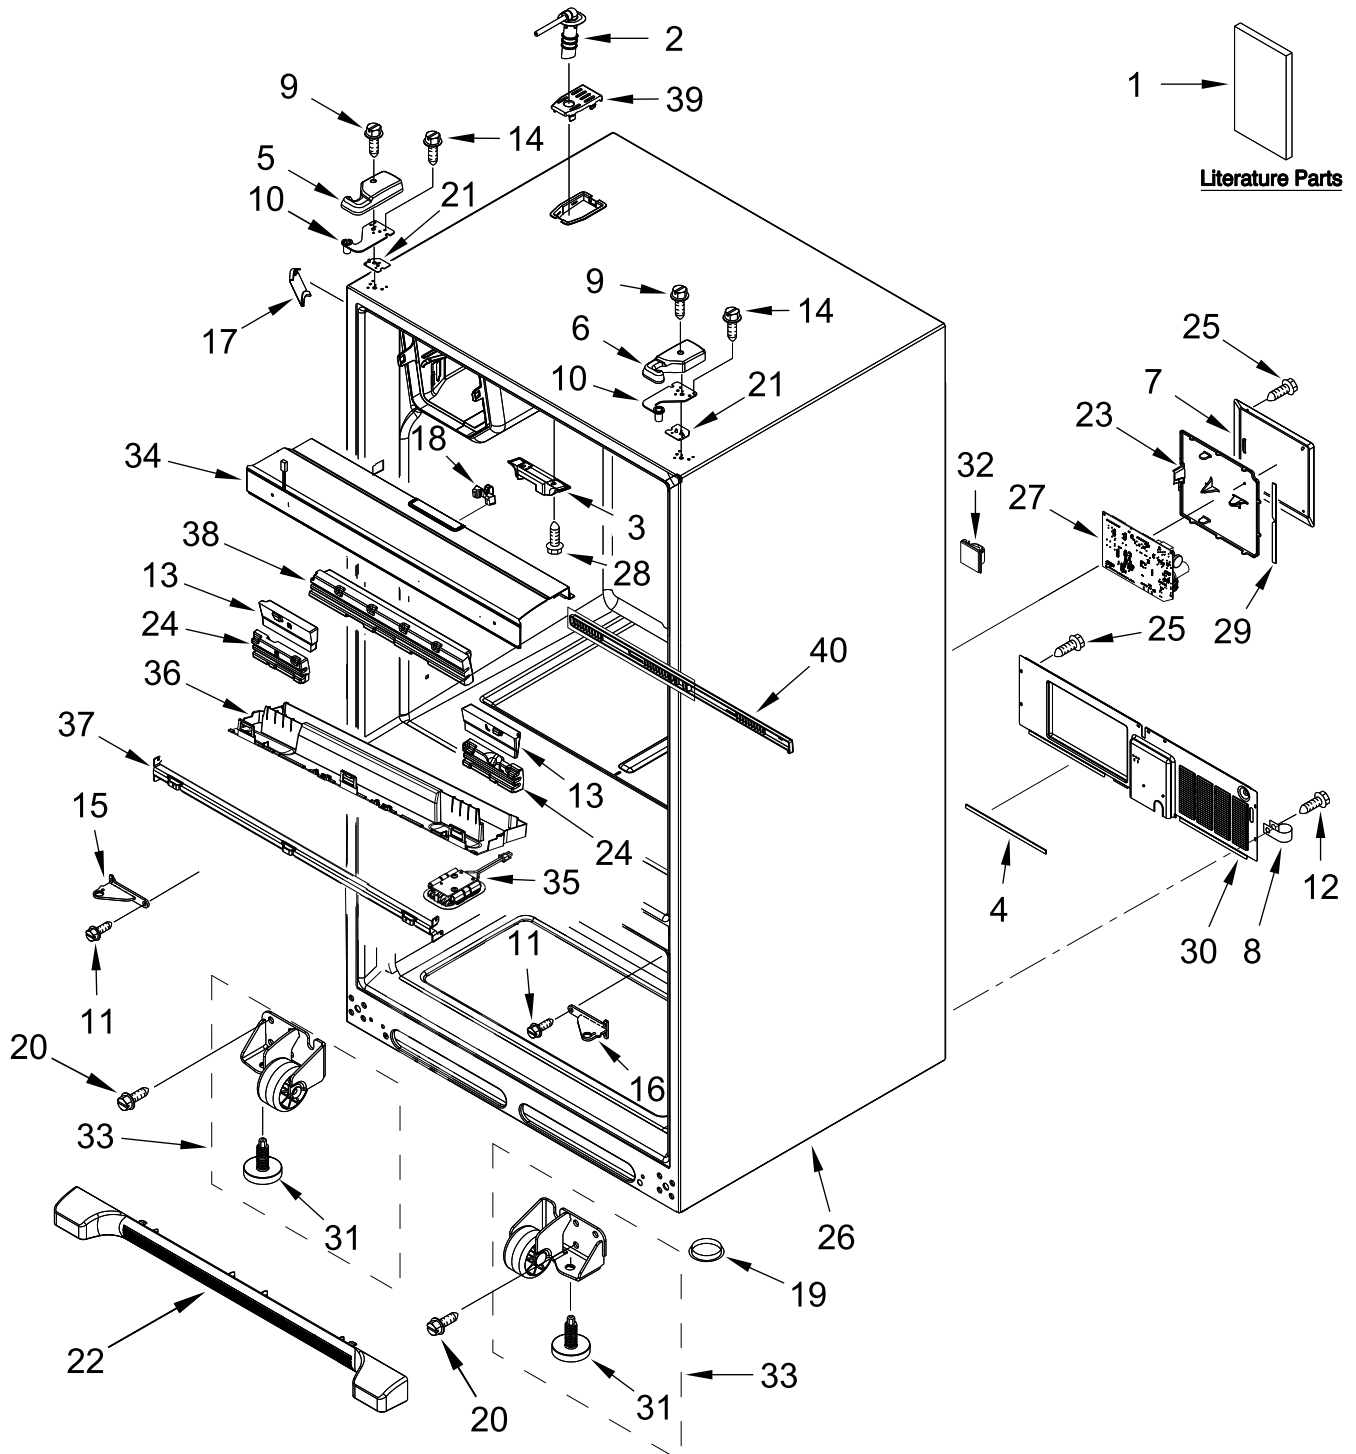

# CABINET PARTS

<u>Illus. No.</u>	<u>Part No.</u>	<u>Description</u>	<u>Illus. No.</u>	<u>Part No.</u>	<u>Description</u>	<u>Illus. No.</u>	<u>Part No.</u>	<u>Description</u>
1		Literature Parts	14	12992403	Screw	25	12990702	Screw
	W10873263	Tech Sheet	15		Hinge, Center Left Hand	26		Cabinet (Not A Servicable Part)
	W11298856	Use & Care Guide		W10740148	White	27	W10867574	Control, Electronic
	W11308947	Energy Guide		W10740149	Black	28	688983	Screw
2	12961401	Tube, Water		W10740150	Grey	29	W10914798	Gasket, Control Box
3	12698403	Plate, Pivot	16		Hinge, Center Right Hand	30	W10270394	Cover, Unit
4	B5759655	Gasket		W10740144	White	31	W10141622	Brake, Roller
5		Cover, Top Hinge Left Hand		W10740145	Black	32	M0104106	Clip, Cord
	W10337634	White		W10740146	Grey	33		Assembly, Roller
	W10337647	Black	17		Cover, Corner		W10515763	Left Hand
	W10337648	Grey		12587703W	White		W10515762	Right Hand
6		Cover, Top Hinge Right Hand		12587703B	Black	34		Assembly, Secondary Mullion
	12962302W	White		12587703AP	Grey		W10902088	White
	12962302B	Black	18	W10827867	Knob, Vent Slide		W10902087	Black
	12962302AP	Grey	19	A3076901	Plug, Button		W10902089	Grey
7	12961602	Cover, Control Box	20	W10709365	Screw	35	W10843353	Assembly, LED Light Module
8	M0108107	Clamp, Tube	21		Shim, Top Hinge	36	W10820998	Housing, Module
9	12992602	Screw		12999501	Left Hand	37	W10492234	Brace, Mullion
10		Hinge, Top		12999502	Right Hand	38	W11097348	Mullion, Secondary
	12963204ED	Left Hand	22		Grille, Toe	39		Cover, Fill Tube
	12963205ED	Right Hand		W10534154	White		12981401W	White
11	489470	Screw		W10534153	Black		12981401B	Black
12	12990511	Screw		W10534155	Grey		12981401AP	Grey
13	W10316403	Wedge, Spacer (Left Hand & Right Hand)	23	W10296541	Lid, HV Control Box	40	W10367522	Slide, Mullion Vent
			24	W10316401	Wedge, Spacer (Left Hand & Right Hand)			

# REFRIGERATOR LINER PARTS