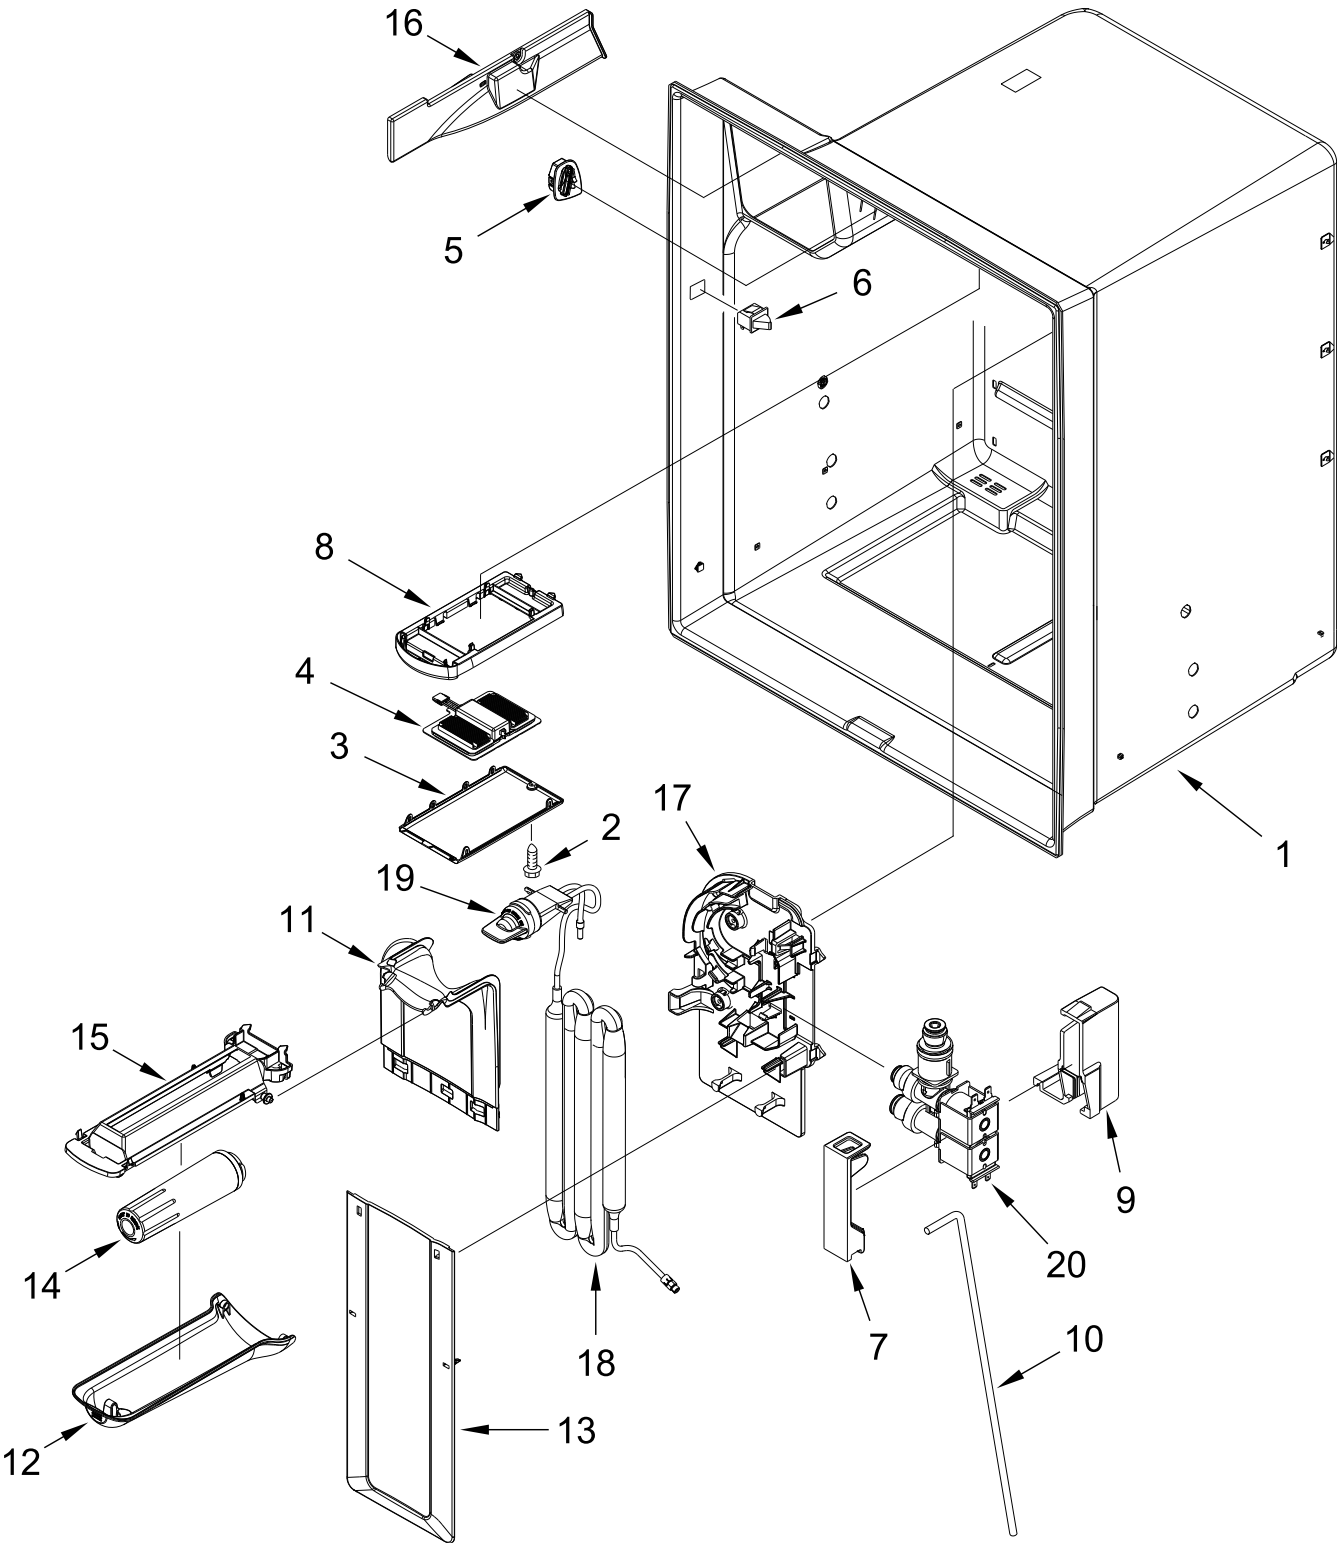

REFRIGERATOR LINER PARTS

REFRIGERATOR LINER PARTS

<u>Illus. No.</u>	<u>Part No.</u>	<u>Description</u>	<u>Illus. No.</u>	<u>Part No.</u>	<u>Description</u>	<u>Illus. No.</u>	<u>Part No.</u>	<u>Description</u>
1		Liner (Not A Serviceable Part)	9	W10118193	Enclosure, Water Valve Connector	16	W10309869	Cover, Wiring
2	3400065	Screw (Stainless)	10	W10444033	Tube, Water	17	W10334463	Bracket, Water Tank and Valve
3	W10311756	Lens, LED	11	12960101	Cover, Upper Water Tank	18	W10657242	Assembly, Water Tank and Head (Includes Bypass Cartridge)
4	W11101384	Module, LED Light	12	12960301	Cover, Filter	19	12664501SP	Cartridge, Bypass
5	W10555984	Assembly, Air Grille	13	12960001	Cover, Lower Water Tank	20	W10913947	Valve, Water Inlet
6	W10847848	Switch, Rocker	14	W11256384	Filter, Water			
7	W10118194	Lid, Enclosure	15	12955901	Bracket, Filter Base			
8	W10632157	Housing, LED