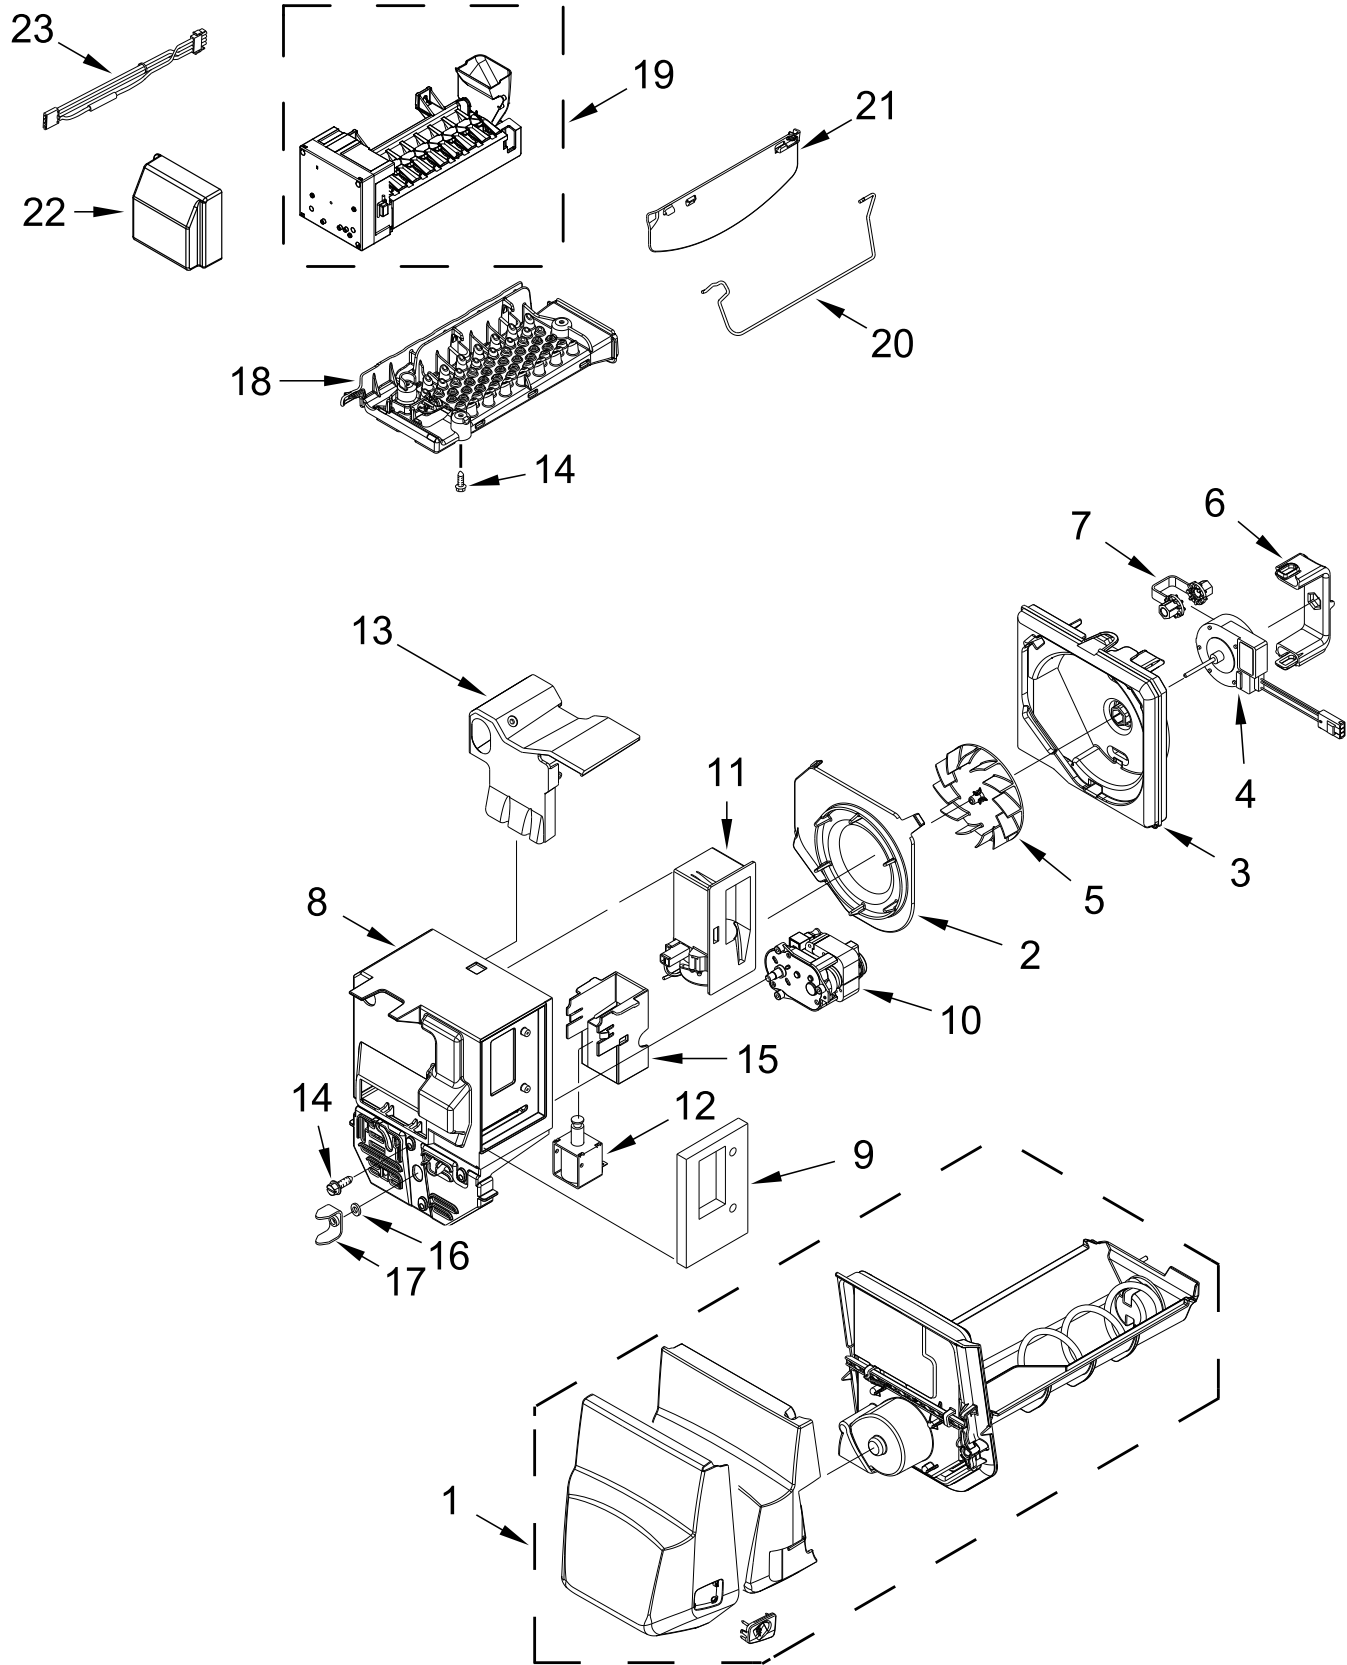

ICEMAKER & ICE CONTAINER PARTS

ICEMAKER & ICE CONTAINER PARTS

<u>Illus.</u> <u>No.</u>	<u>Part No.</u>	<u>Description</u>	<u>Illus.</u> <u>No.</u>	<u>Part No.</u>	<u>Description</u>	<u>Illus.</u> <u>No.</u>	<u>Part No.</u>	<u>Description</u>
1	W11097357	Assembly, Ice Bin	10	W10317991	Motor, Dispenser	19	W10300024	Assembly, Icemaker (Complete)
2	W10121282	Inlet, Blower	11	W10196393	Damper, Control	20	W11130404	Arm, Shutoff
3	W10309863	Scroll, Blower	12	W10309866	Assembly, Solenoid	21	W10351019	Extension, Shutoff Arm
4	W10308033	Motor, Fan	13	W10118612	Liner, Divider	22	W10290556	Cover
5	W10123444	Wheel, Blower	14	12990511	Screw	23	W10826037	Harness, Icemaker
6	12956603	Clip, Fan Motor	15	W10346971	Bracket, Solenoid			
7	W10151687	Grommet, Fan Motor	16	W10465946	Washer			
8	W10309864	Divider, Ice Box	17	63052A001	Yoke, Ice Dispenser			
9	12920001	Gasket, Damper	18	W10312691	Assembly, Impinger