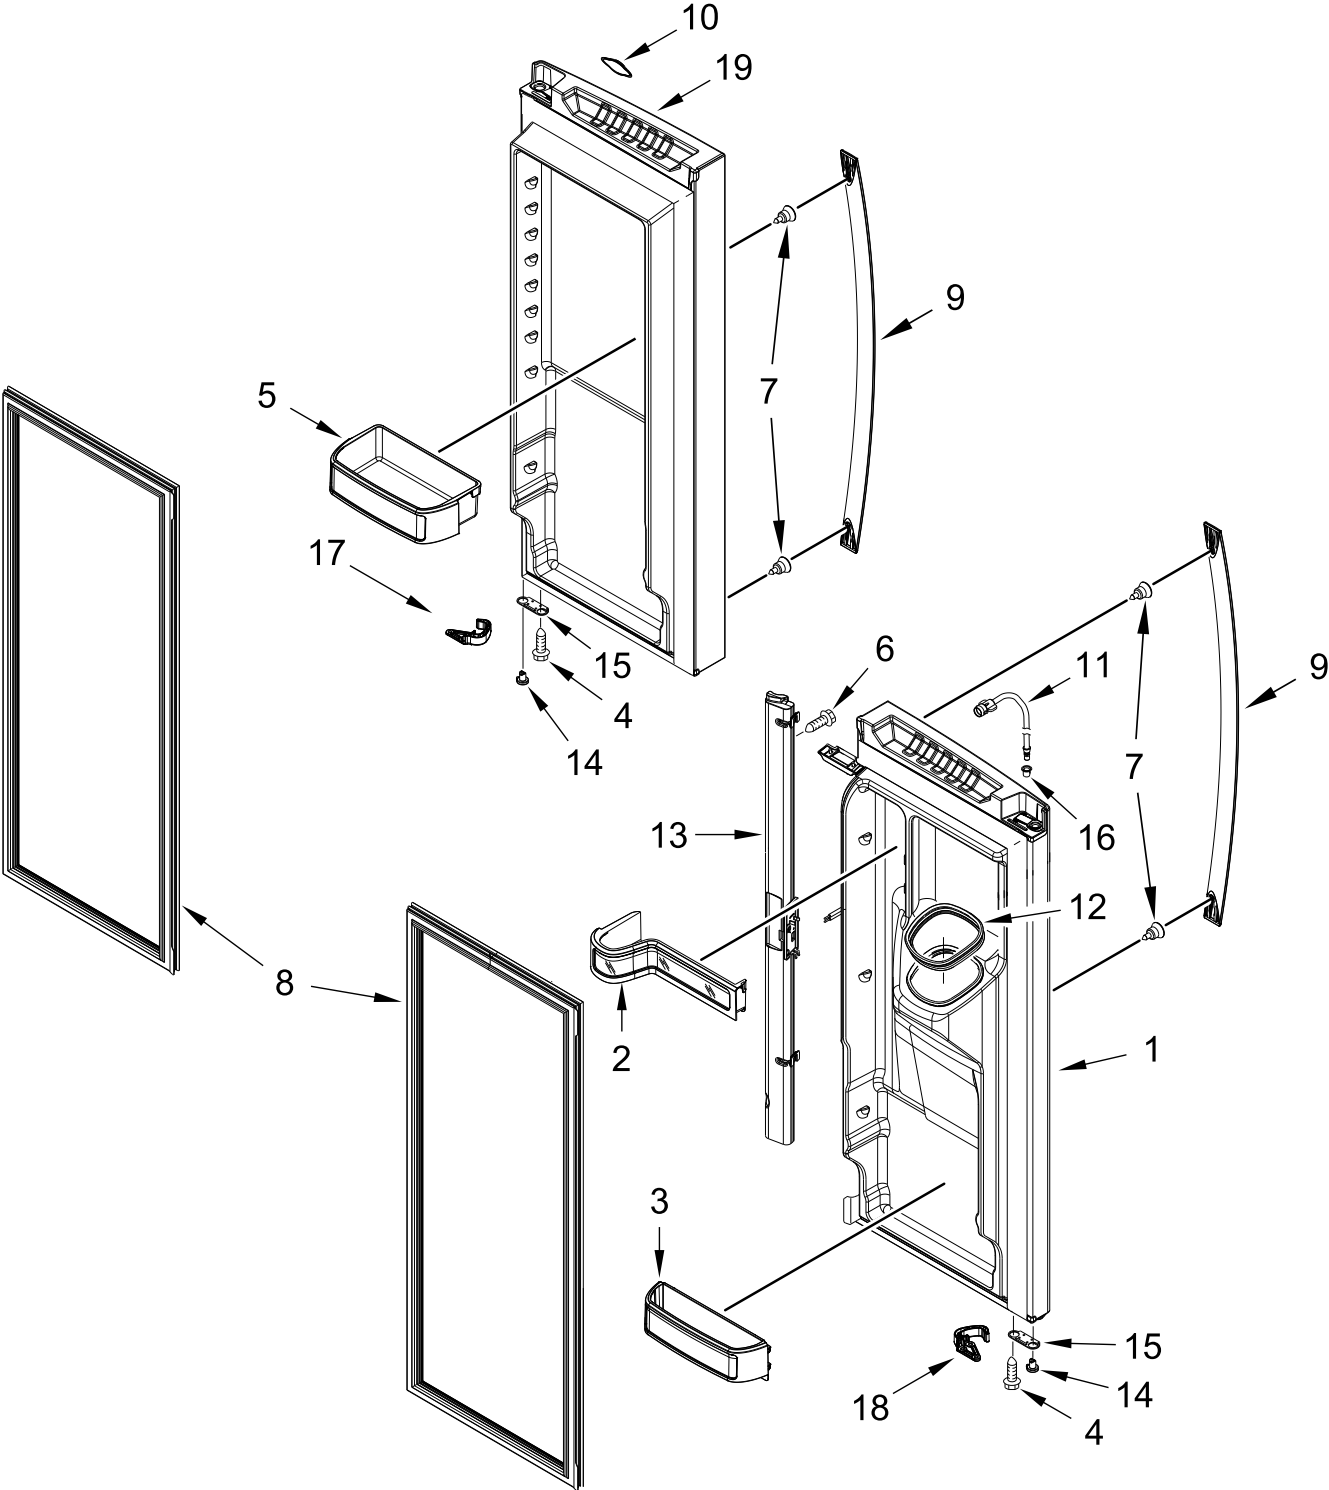

FREEZER LINER PARTS

<u>Illus. No.</u>	<u>Part No.</u>	<u>Description</u>	<u>Illus. No.</u>	<u>Part No.</u>	<u>Description</u>	<u>Illus. No.</u>	<u>Part No.</u>	<u>Description</u>
1		Liner (Not A Serviceable Part)	13		Bracket, Door Slide	23	12951401	Shroud, Evaporator
2	A3189392	Gasket, Foam		W10330991	Left Hand	24	12986101	Blade, Fan
3	12002497	Gear		W10330993	Right Hand	25	12951101	Grommet, Fan Motor
4	12990501	Screw	14	W10315248	Module, Light	26	W11178684	Motor, Evaporator (Includes Heater Harness and Defrost Thermostat)
5	W10802332	Shaft, Rack	15	12956601	Clip, Fan Motor			
6	M0500703	Seal	16	12466111SP	Switch, Light			
7	12815301	Cover, Thermistor	17	12990504	Screw	27	W10662407	Assembly, Drain Funnel
8	12990521	Screw	18	B8381501	Gasket, Drain			
9	W11251749	Light Module, LED	19	W10860513	Slide, Door			
10	12791417SP	Thermistor	20	A3189396	Gasket			
11	W10308421	Cover, Evaporator	21		Adapter, Side			
12	12990511	Screw		W10284682	Left Hand			
				W10284683	Right Hand			
			22	12959901	Grille, Air			

REFRIGERATOR DOOR PARTS