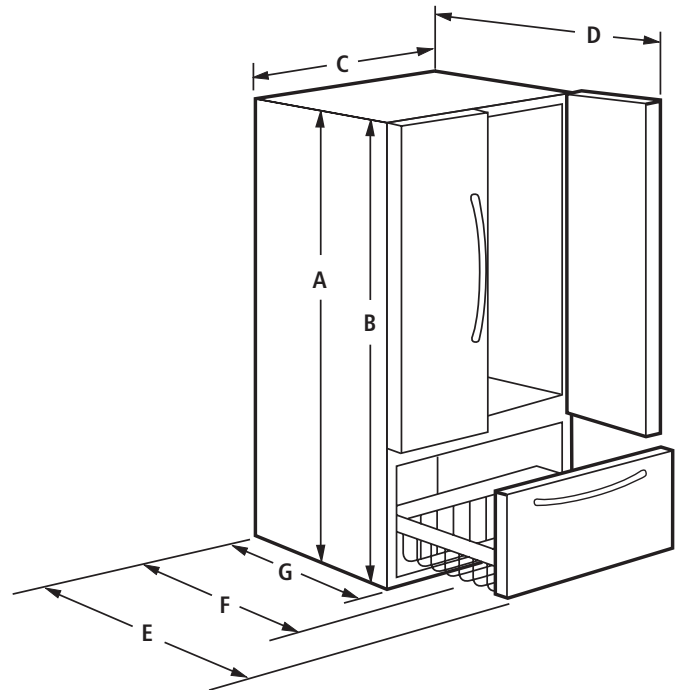

\*Based on shelf and door bin space, for 30" wide or less french door bottom freezer models

### Dimensions

DIMENSIONS		
<b>A</b>	Height - Overall	67 1/2
<b>B</b>	Height - to Top of Doors	68 1/2
<b>C</b>	Width	29 1/2
<b>D</b>	Depth - Doors Open	43 5/8
<b>E</b>	Depth - Drawer Open with Handle	52 1/8
<b>F</b>	Depth - with Handles	34 5/8
<b>G</b>	Depth - without Doors and Handles	28 1/2