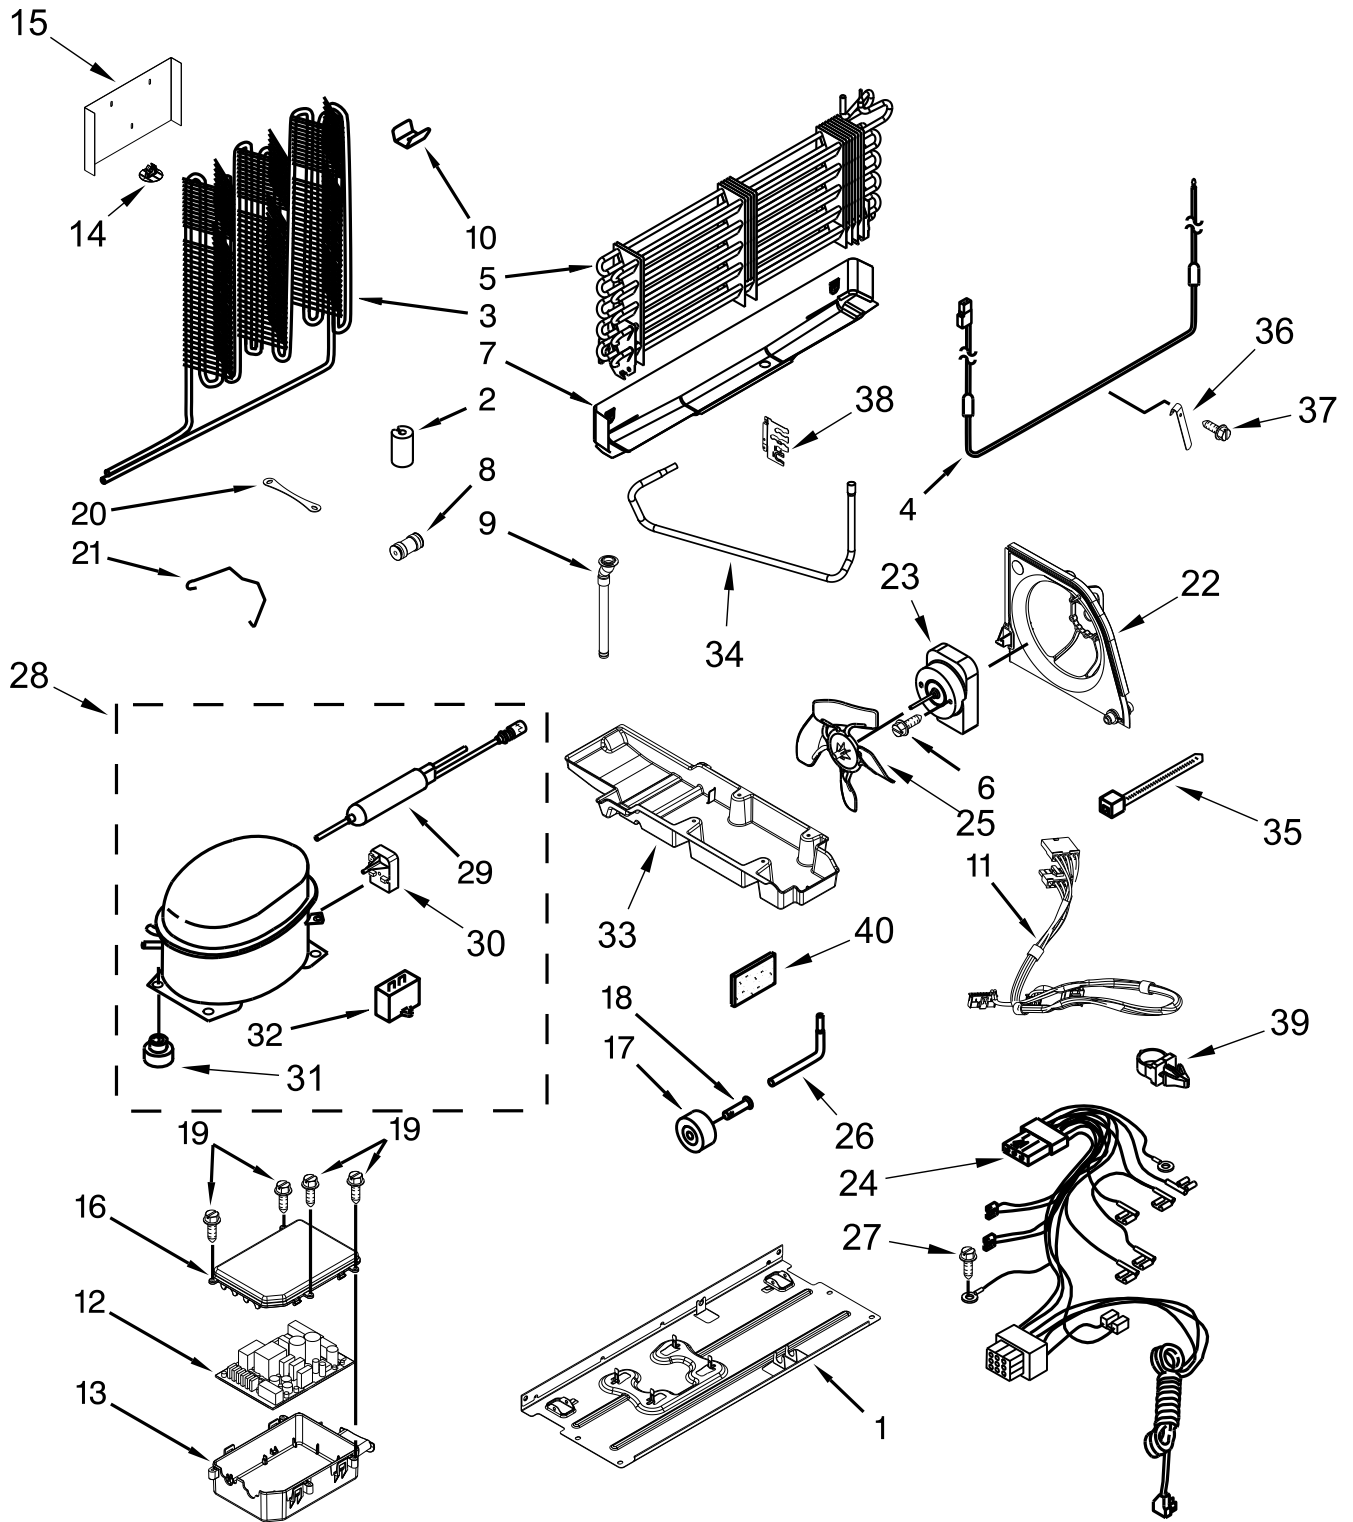

UNIT PARTS

UNIT PARTS

<u>Illus. No.</u>	<u>Part No.</u>	<u>Description</u>	<u>Illus. No.</u>	<u>Part No.</u>	<u>Description</u>	<u>Illus. No.</u>	<u>Part No.</u>	<u>Description</u>
1	W10300116	Baseplate	18	2179826	Axle, Rivet	36	2258429	Heat Probe
2	2319835	Grommet, Condenser	19	8533859	Screw	37	489478	Screw
3	W10342567	Condenser	20	W10236396	Strap, Compressor	38	W10314197	Bracket, Evaporator
4	W10436849	Heater, Defrost	21	W10174384	Strap, Bale	39	2219077	Clip, Harness
5	W10321158	Assembly, Evaporator	22	2315541	Bracket, Condenser Fan	40	2215468	Insulation, Sound
6	8533961	Screw	23	W10530280	Motor, Condenser			Following Parts Not Illustrated
7	W10314195	Shield, Heat	24	W10633276	Assembly, Unit Wire	978025		Valve, Access (1/4")
8	W10271541	Connector, Union	25	W10817071	Blade, Fan	978026		Valve, Access (5/16")
9	W10314199	Tube, Drain	26	VS20001	Tube, Process	978027		Valve, Access (3/8")
10	W10248621	Clip, Condenser	27	488500	Screw	978029		Valve, Access (5/8")
11	W10424230	Assembly, Low Voltage Wire	28	W10445423	Compressor	978030		Valve, Access (3/4")
12	W10892333	Control, Electronic	29	W10669573	Drier	876764		Valve, Access (3/16")
13	2323186	Box, Control	30	W10349514	Cover, Condenser Bottom			REFRIGERANT CHARGE
14	10835903SP	Grommet, Compressor	31	W10815861	Clip, Bottom Cover			4.25 oz (R-134A)
15	W10448874	Device, Start	32	W10590083	Capacitor			
16	W10313215	Cover, Electronic Control	33	W10802027	Tray, Drain			
17	W10475495	Roller	34	W10510988	Tube, Suction			
			35	2263990	Tie, Wire