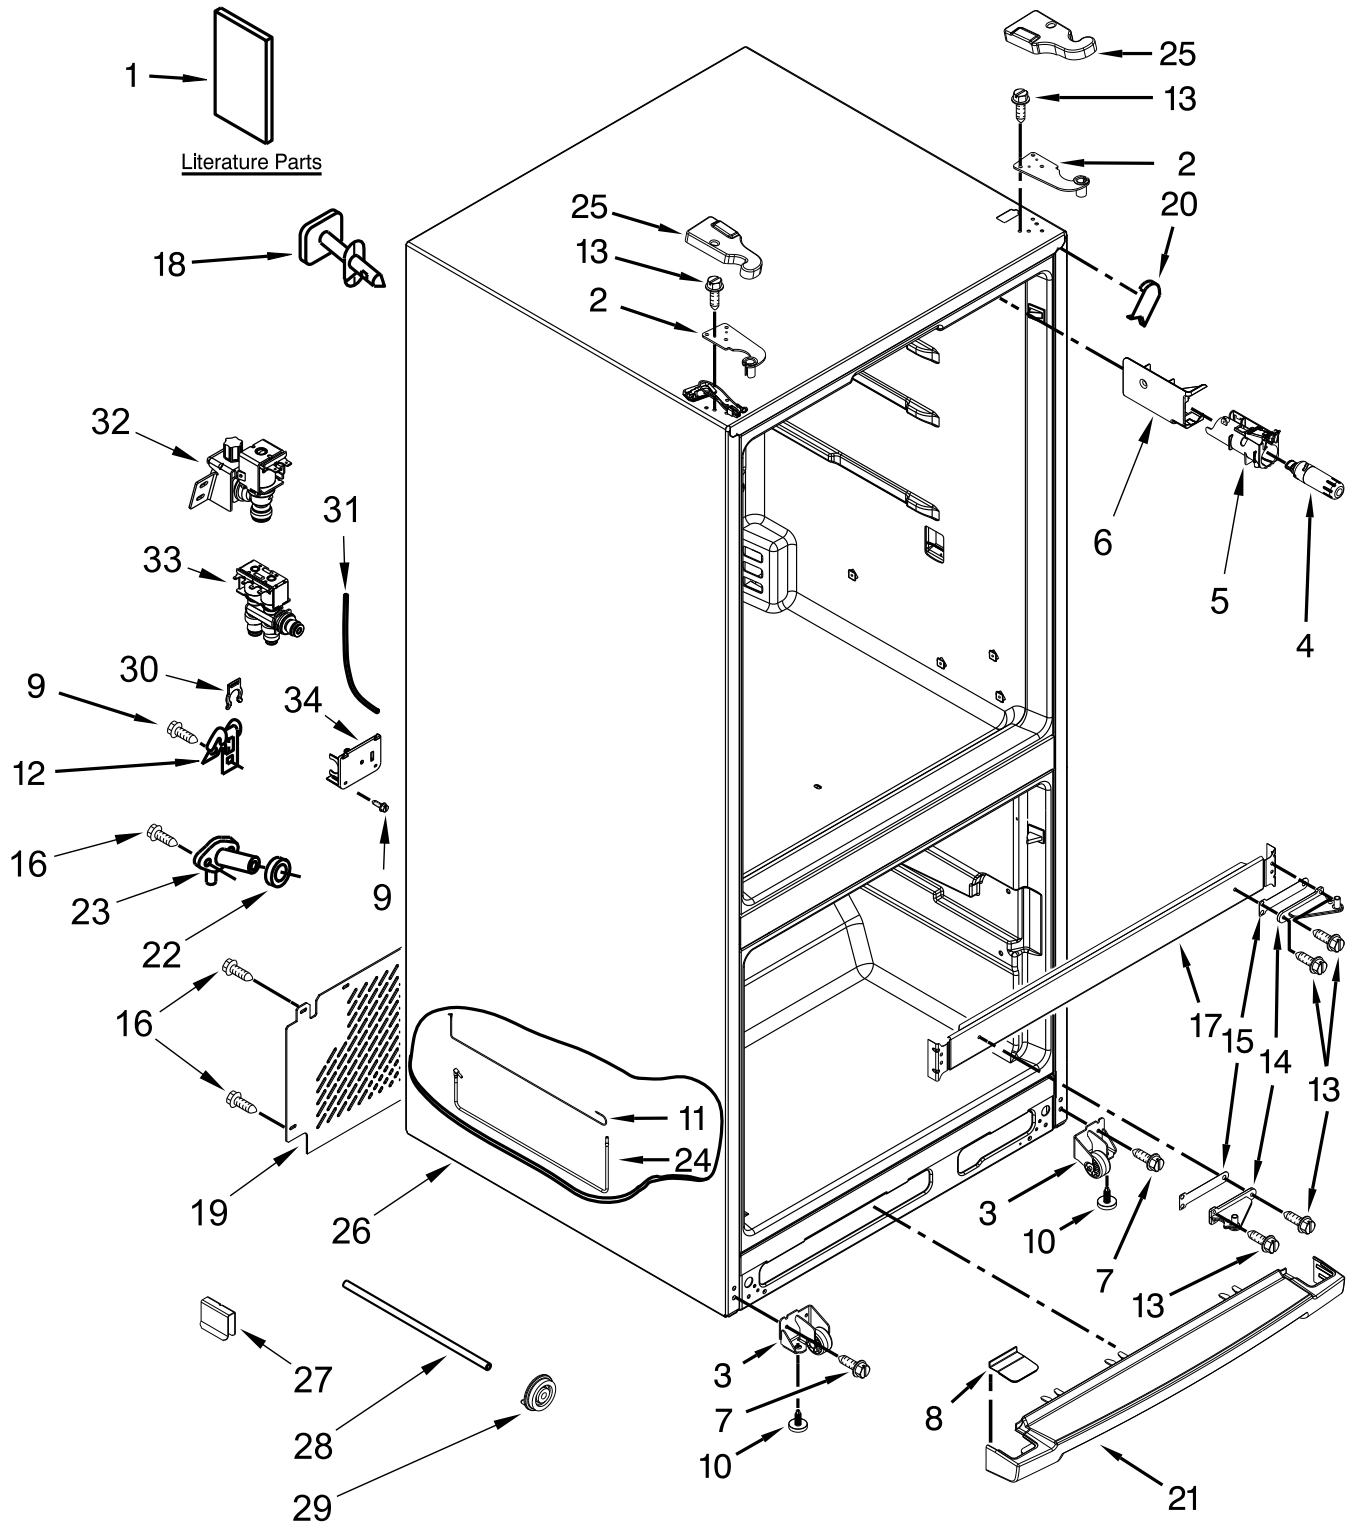

FRENCH DOOR BOTTOM MOUNT REFRIGERATOR

MODELS:

WRF560SEHW00 (White)

WRF560SEHB00 (Black)

WRF560SEHV00 (Black Stainless)

WRF560SEHZ00 (Stainless)

CABINET PARTS

CABINET PARTS

<u>Illus. No.</u>	<u>Part No.</u>	<u>Description</u>	<u>Illus. No.</u>	<u>Part No.</u>	<u>Description</u>	<u>Illus. No.</u>	<u>Part No.</u>	<u>Description</u>
1		Literature Parts	12	549193	Clamp, Power Cord	25		Cover, Hinge
	W10641018	Tech Sheet	13	489497	Screw		W10465765	Left Hand (White)
	W11112396	Energy Guide	14		Hinge, Center		W10465764	Right Hand (White)
	W10360467	Use and Care Guide		W10770878	Left Hand		W10465771	Left Hand (Black)
	2225623	Icemaker Service Sheet		W10770877	Right Hand		W10465770	Right Hand (Black)
2		Hinge, Top	15	W10450363	Shim, Center Hinge		W10465768	Left Hand (Grey)
	W10546298	Left Hand	16	2262176	Screw		W10465767	Right Hand (Grey)
	W10546299	Right Hand	17		Rail, Center (Not Serviced)	26		Cabinet (Not a Serviceable Part)
3		Roller, Front	18		Fitting, Water Tube (Not Serviced)	27	2174706	Clip, Roller
	W10359256	Left Hand	19	W10636716	Cover, Unit	28	W10463317	Tube, Cabinet Water
	W10359255	Right Hand	20		Filler, Corner	29	W10331226	Drum, Toe Grille
4	W10735398	Filter, Water		W11189128	White	30	W11175632	Locking Ring (1/4)
5	W10817430	Housing, Water Filter		W11189127	Black		W11175631	Locking Ring (5/16)
6	W10306392	Cover, Water Filter		W11189126	Grey	31	W10837812	Tube, Water
7	489497	Screw	21		Grille	32	W10279866	Assembly, Dual Valve
8		Cover, Toe Grille		W10300127	White	33	W10498992	Valve, Inlet
	W10339257	White		W10353933	Black	34	W10237915	Bracket, Water Valve
	W10353930	Black	22	1106508	Gasket, Seal			
	W10353932	Grey	23	W11249272	Fitting, Water Tube			
9	489442	Screw	24	W10667756	Tube, Filter Outlet			
10	W10141622	Brake, Roller						
11	W10740689	Tube, Filter Inlet						