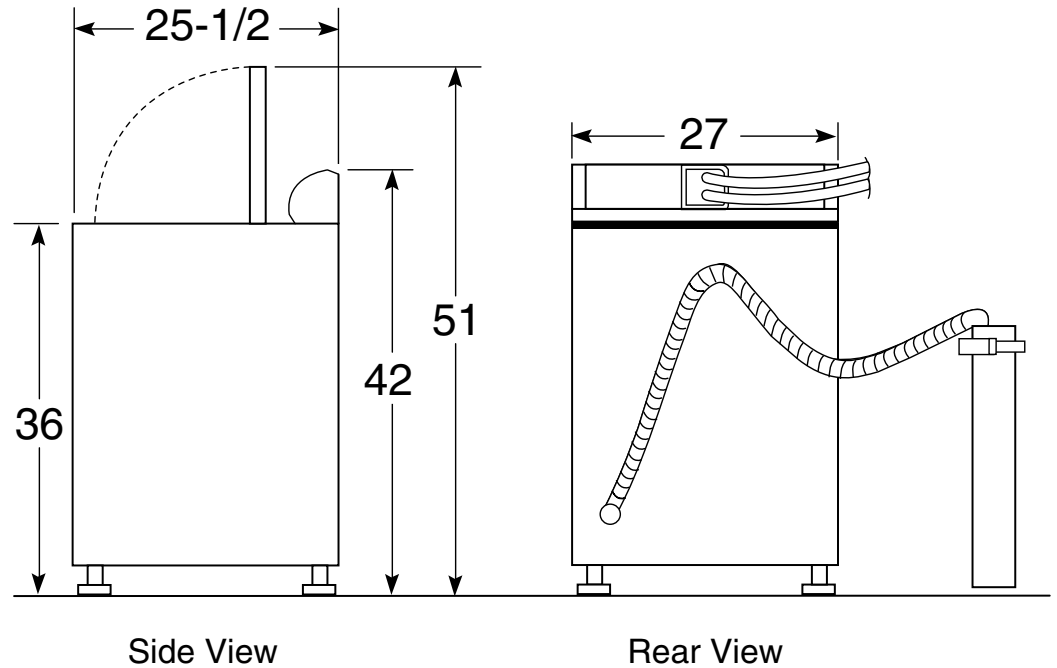

WPRE8150K

GE Profile™ ENERGY STAR® 4.1 IEC* Cu. Ft. Colossal Capacity High-Efficiency Washer

Dimensions and Installation Information (in inches)

Circuit Requirements: An individual, properly-grounded branch circuit, with a three-prong grounding-type receptacle, protected by a 15 or 20 amp circuit breaker or a time-delay fuse, is required.

Electrical Rating: 120V, 60Hz, 10A

Note: Washer wall outlet must be located within 36" of service code entry. Wall outlet must not be located behind dryer.

Installation Information: Before installing, consult installation instructions packed with product for current dimensional data.