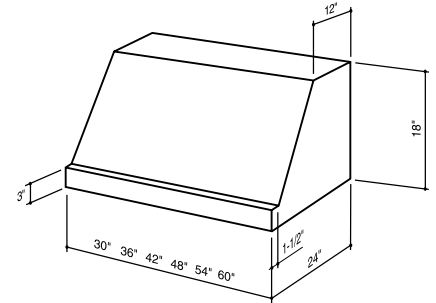

Installation height above the cooking surface: 24"-36"