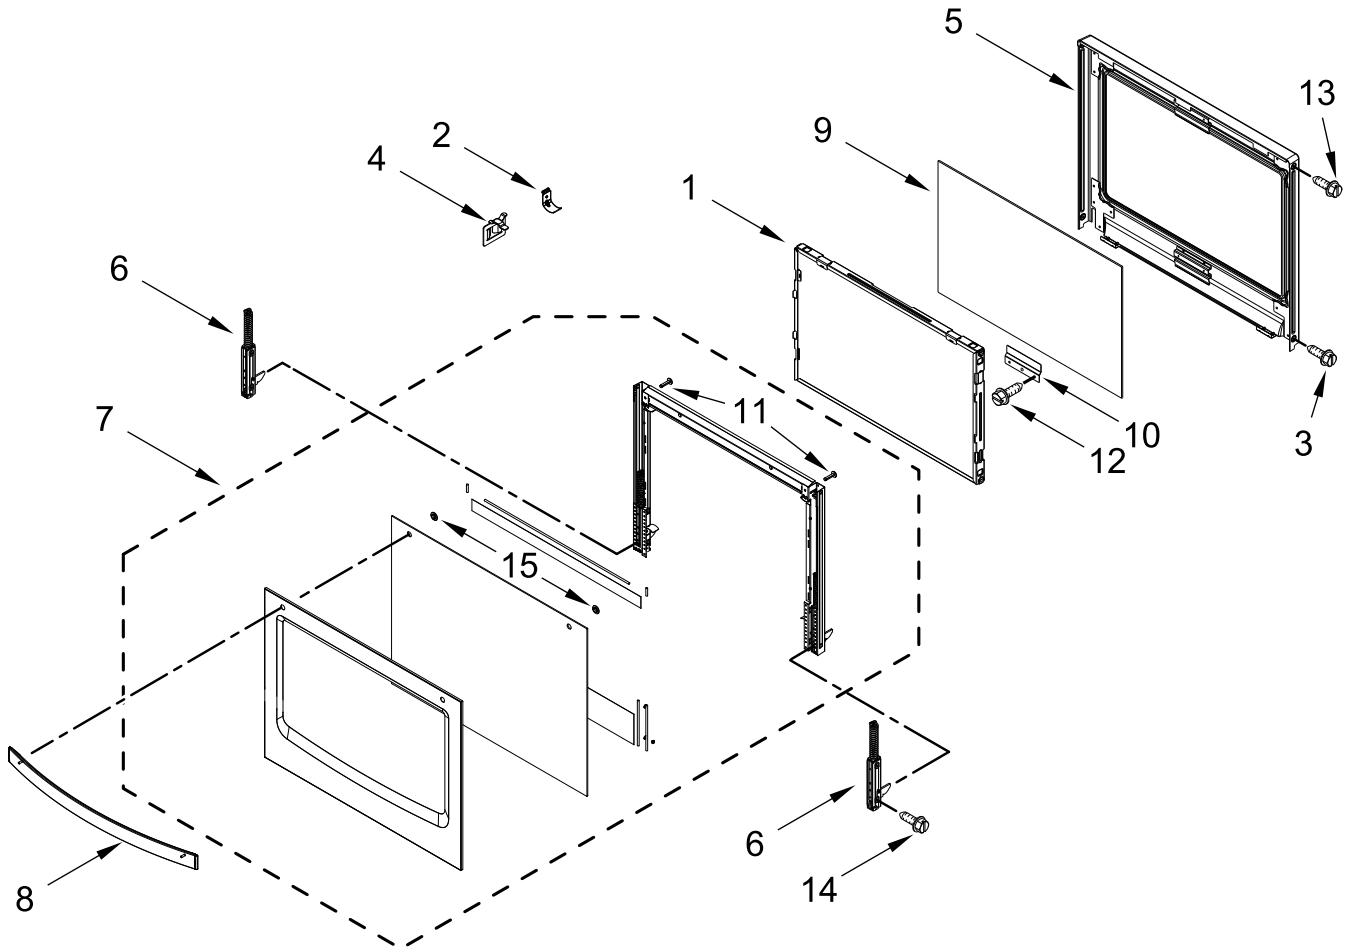

UPPER OVEN DOOR PARTS

UPPER OVEN DOOR PARTS

<u>Illus.</u> <u>No.</u>	<u>Part No.</u>	<u>Description</u>	<u>Illus.</u> <u>No.</u>	<u>Part No.</u>	<u>Description</u>	<u>Illus.</u> <u>No.</u>	<u>Part No.</u>	<u>Description</u>
1	W10347596	Assembly, Window Pack	7		Assembly, Door Glass	9	W10618107	Glass, Inner
				W10866266	Black	10	W10284297	Bracket, Glass
2	W10284285	Spring, Door Glass Fixation		W10866267	White	11	W10480830	Screw
				W10866265	Stainless	12	7101P426-60	Screw
3	7101P635-60	Screw (Black)	8		Assembly, Door Handle	13	7101P653-60	Screw
4	W10653954	Clip, Spring Metal		W11022638	Black	14	3196183	Screw
5	W10709147	Assembly, Liner		W11022639	White	15	W10319024	Washer, Door
6	W10639069	Hinge, Door		W10875206	Stainless