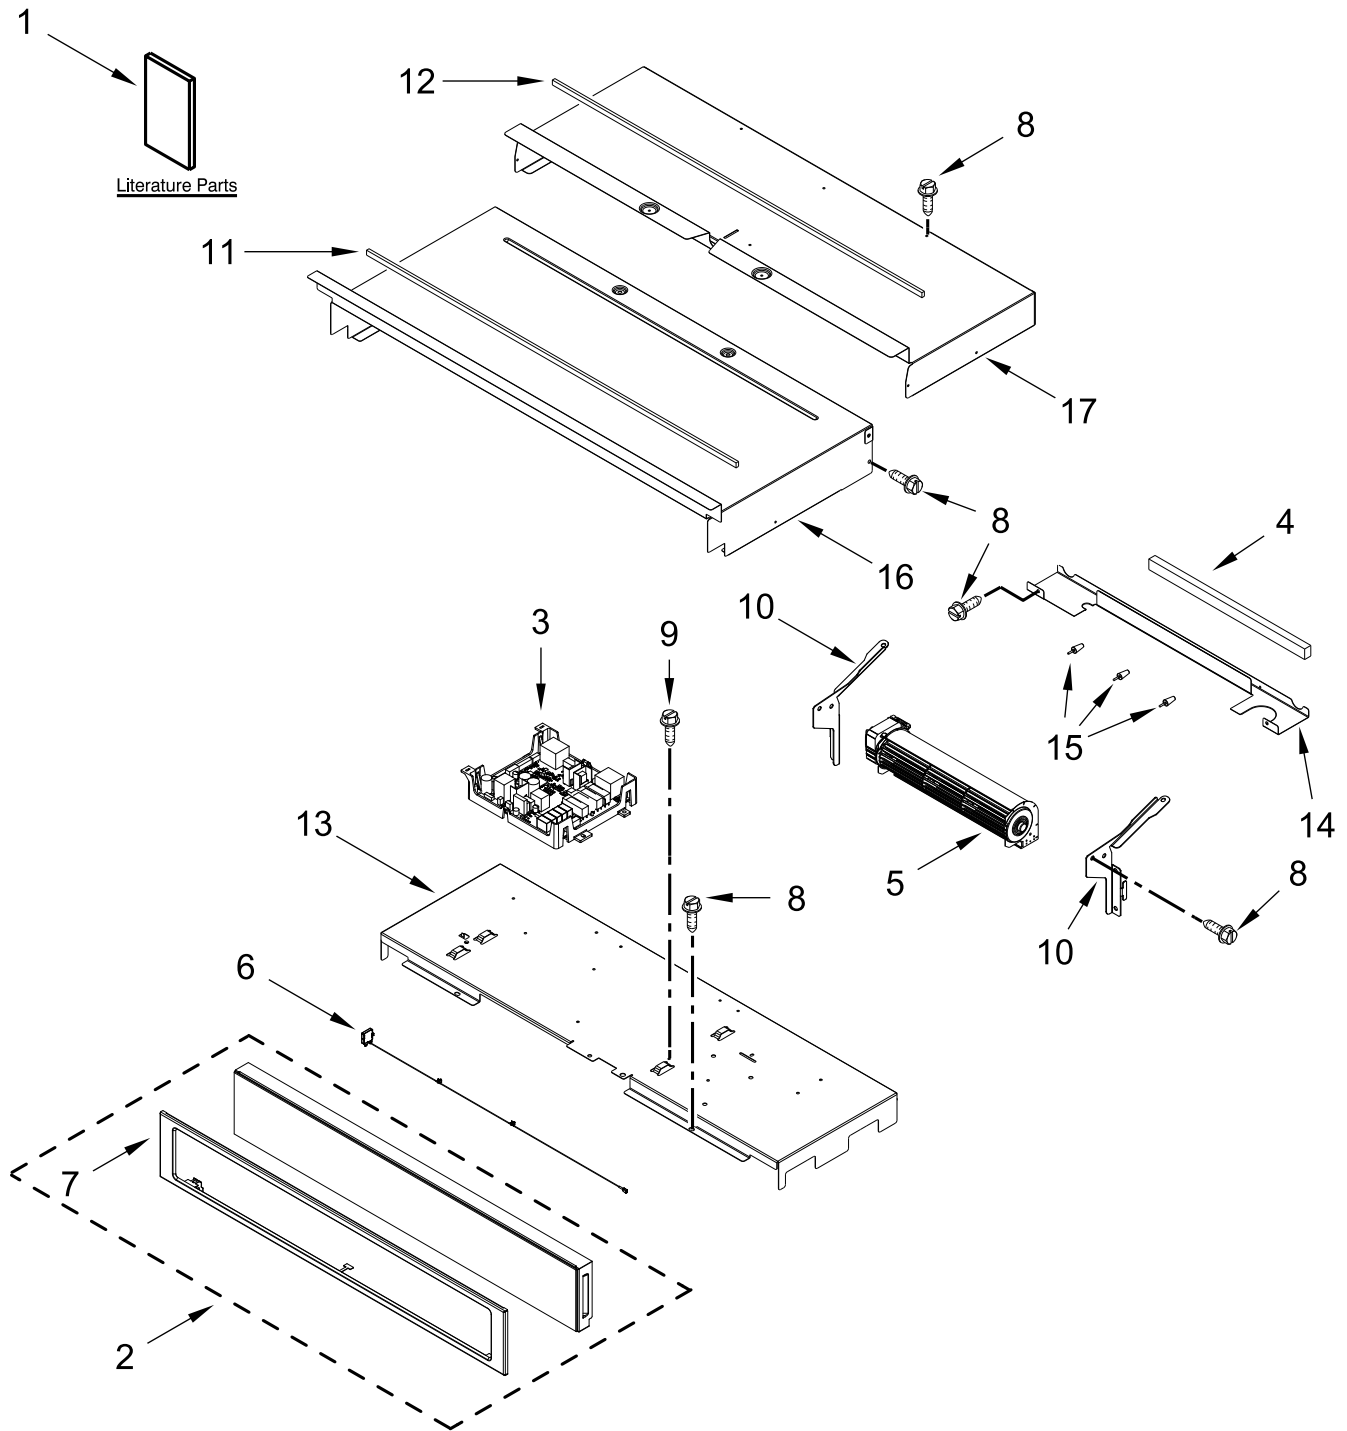

30" BUILT-IN ELECTRIC DOUBLE OVEN

MODELS:

WOD51EC0HB01 (Black)
WOD51EC0HW01 (White)
WOD51EC0HS01 (Stainless)

CONTROL PANEL PARTS

CONTROL PANEL PARTS

<u>Illus. No.</u>	<u>Part No.</u>	<u>Description</u>	<u>Illus. No.</u>	<u>Part No.</u>	<u>Description</u>	<u>Illus. No.</u>	<u>Part No.</u>	<u>Description</u>
1		Literature Parts	5	W11200129	Blower	17	W10904156	Chassis, Cover Top Back 30"
	W11220321	Guide, Use & Care	6	W11234541	Antenna			
	W11129956	Instructions, Installation	7		Skin, Control Panel			FOLLOWING PARTS NOT ILLUSTRATED
	W11097305	Guide, Internet Connectivity		W11026970	Black	W11225364		Harness, Main
	W11129945	Sheet, Tech		W11026969	White	W11225365		Harness, Signal
	W11129950	Diagram, Wiring		W10899877	Stainless	W11132989		Harness, Door Latch
2		Assembly, Control Panel (Includes Overlay)	8	7101P426-60	Screw	W10562910		Harness, EOL
	W11105011	Black	9	7101P434-60	Screw	W11177679		Harness, TOD Jumper
	W11105013	White	10	W10655463	Bracket, Blower (Left)	W11233570		Harness, Console
	W11105007	Stainless		W10655462	Bracket, Blower (Right)	4448664		Clamp, Conduit
3	W11040197	Manager, Appliance (With Power Supply)	11	W11162063	Gasket, Rubber	W10655464		Bracket, Harness
	W11040198	Manager, Appliance (Without Power Supply)	12	W10728475	Gasket, Rubber	313438		Clip, Harness
4	4451758	Block, Foam	13	W10864102	Tray, Electronic	4450800		Screw, Grounding
			14	W10655465	Chassis, Back Divider	W10487999		Clip, Harness
			15	W10351295	Bumper	W10431304		Bag, Hardware
			16	W10318192	Chassis, Cover Top Front 30"			