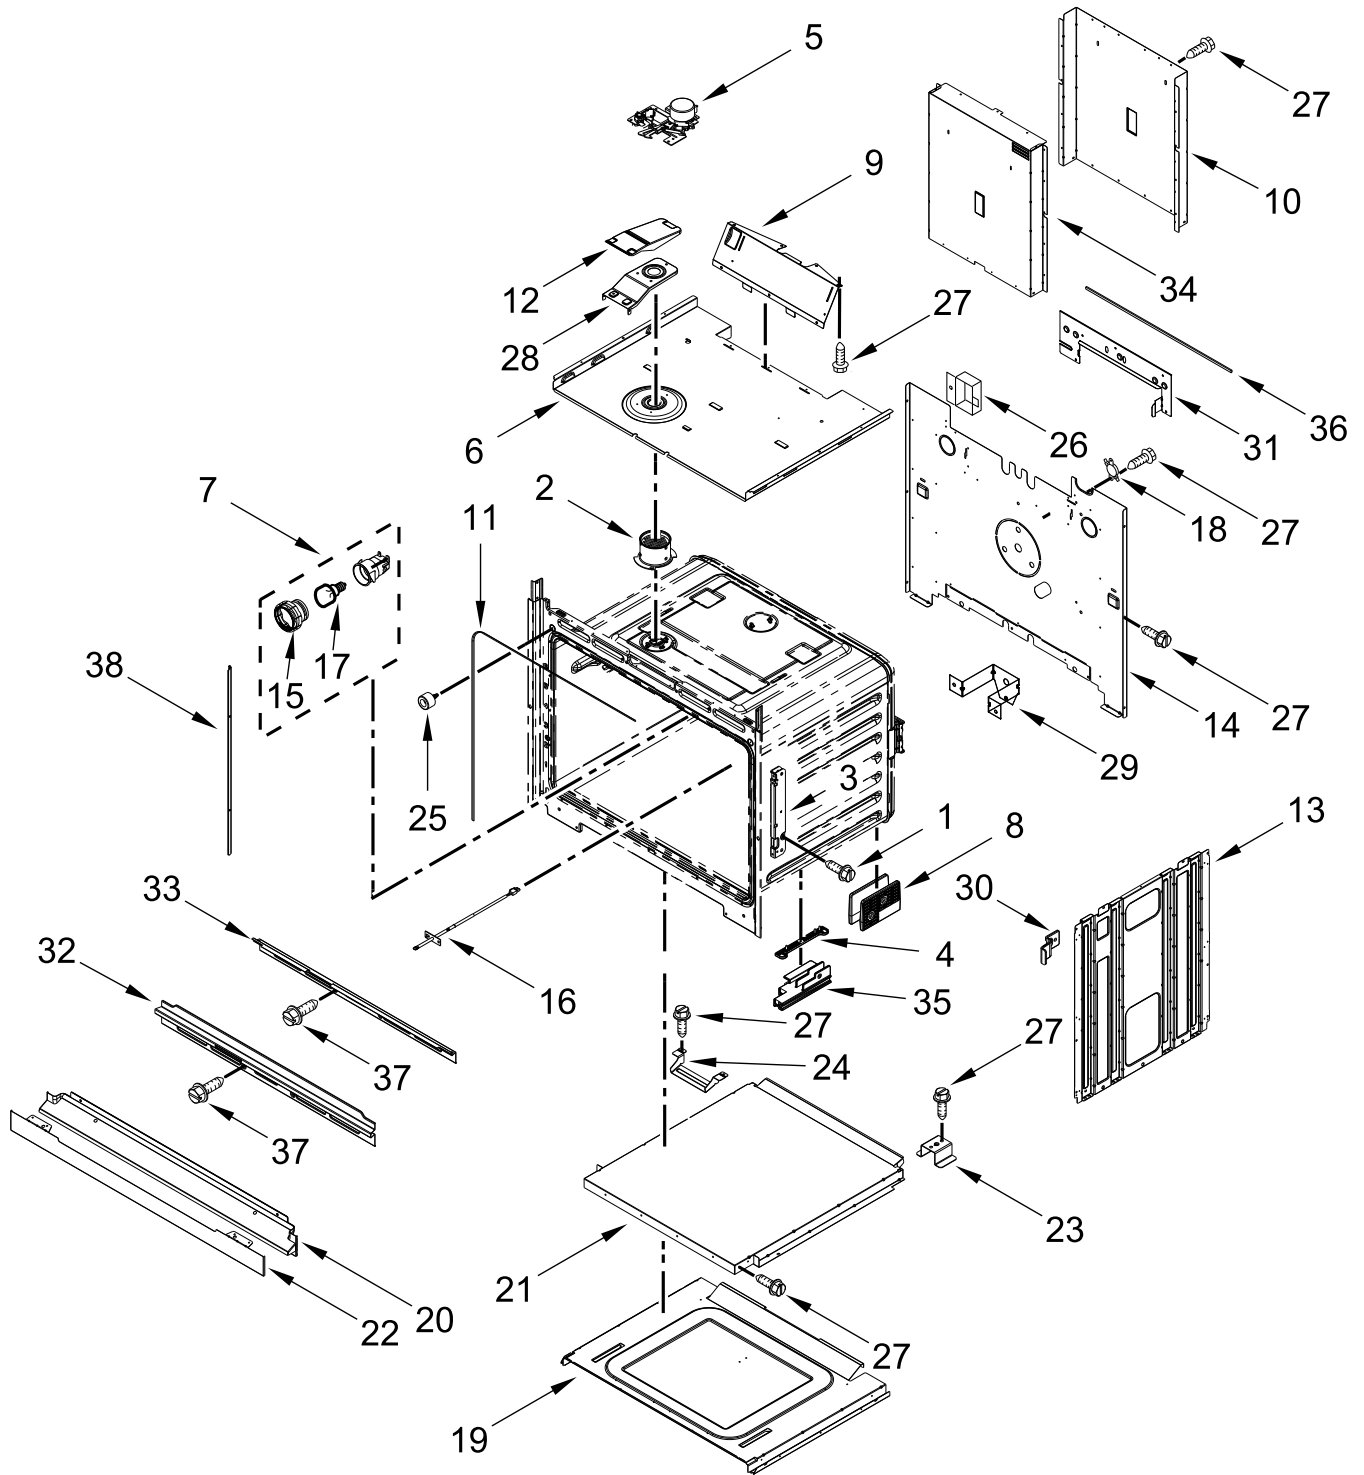

OVEN PARTS

OVEN PARTS

<u>Illus.</u> <u>No.</u>	<u>Part No.</u>	<u>Description</u>	<u>Illus.</u> <u>No.</u>	<u>Part No.</u>	<u>Description</u>	<u>Illus.</u> <u>No.</u>	<u>Part No.</u>	<u>Description</u>
1	W10254050	Screw	19	W10834867	Base, Chassis	30	W10347649	Spacers, Front
2	W11085298	Tube, Vent	20		Assembly, Bottom Vent	31	W10904155	Bracket, U-Shape
3	W10616802	Receiver, Hinge		W10327373	Black	32	W10283040	Vent, Center 30"
4	W10618102	Spacer, Base		W10506344	White	33	W10283036	Vent, Top 30"
5	W10618131	Latch, Motorized		W10351279	Stainless	34	W10318196	Duct, Chassis Back (Upper)
6	W10904158	Top, Chassis	21	W10283008	Chassis, Bottom Duct	35	W10618103	Foot, Front (Left)
7	W10734063	Assembly, Light	22		Trim, Bottom Vent		W10618104	Foot, Front (Right)
8	W10618101	Foot, Base		W10351236	Black	36	W10728475	Gasket, Rubber
9	W10904163	Deflector, Blower		W10504026	White	37	7101P427-60	Screw
10	W10542857	Duct, Chassis Back (Lower)		W10327377	Stainless	38	W10327369	Cover, Side Trim (Left)
11	W10282960	Gasket	23	W10213759	Support, Air Channel		W10327368	Cover, Side Trim (Right)
12	W10616810	Cover, Vent Exhaust	24	W10351308	Spacer, Chassis Bottom Duct			FOLLOWING PARTS NOT ILLUSTRATED
13	W10318190	Side, Chassis	25	W10351278	Bumper & Screw		W10520715	Insulation, Wrap
14	W10904160	Back, Chassis	26	8285593	Cover, Connector		W10282944	Insulation, Cavity
15	W10412722	Lens, Light	27	7101P426-60	Screw			
16	W10622170	Probe, Sensor	28	W10616809	Base, Vent Exhaust			
17	W10412711	Bulb, Light	29	W11027314	Hat Bracket, Vent			
18	4449751	Thermostat (TOD)