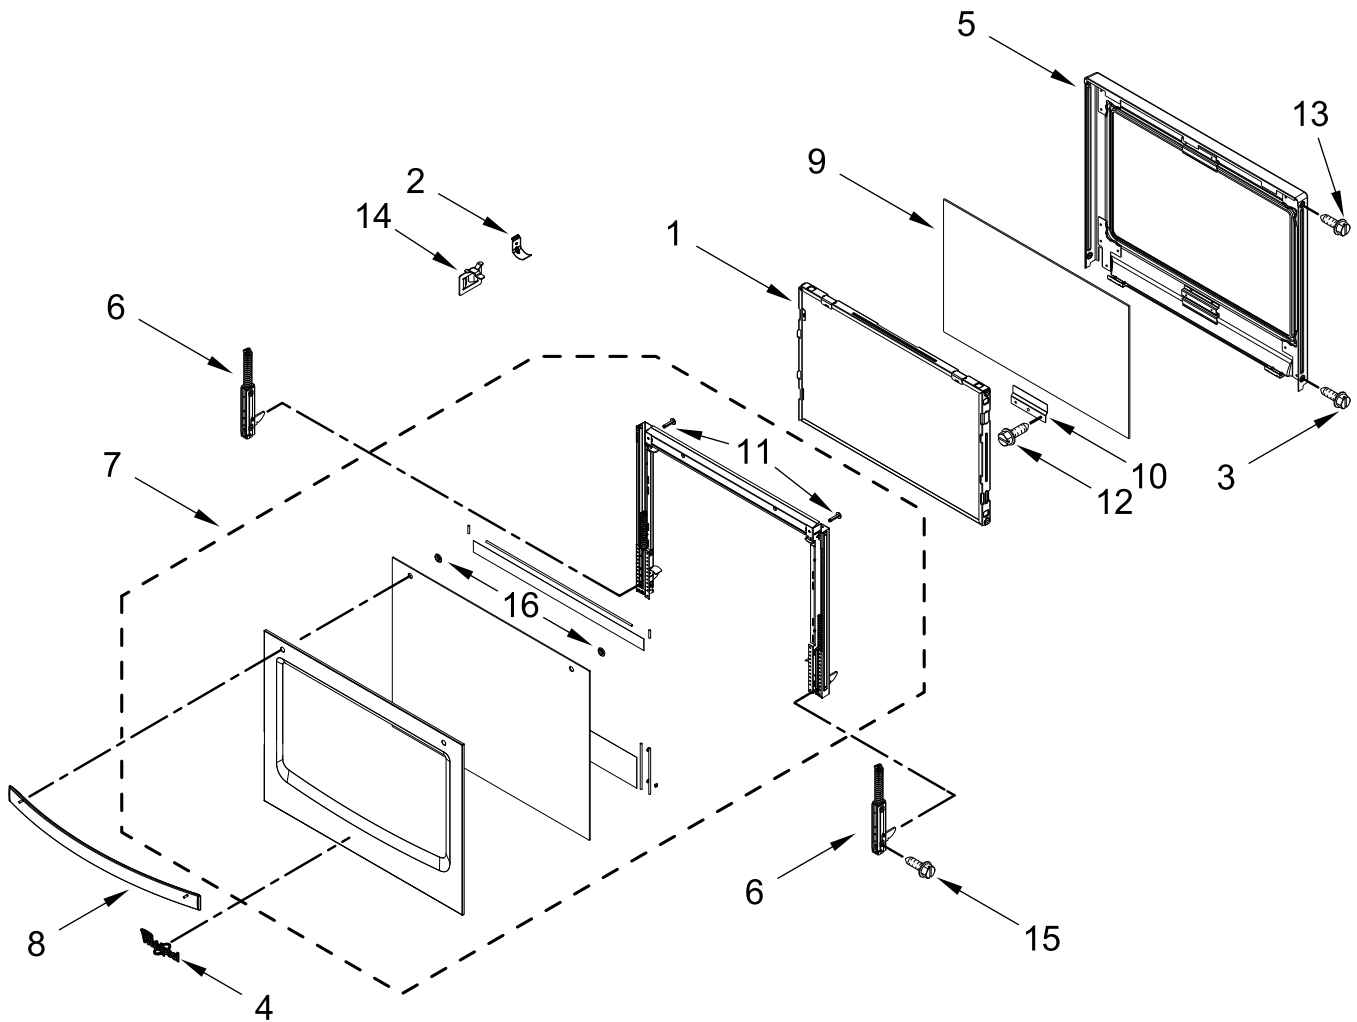

LOWER OVEN DOOR PARTS

LOWER OVEN DOOR PARTS

<u>Illus.</u> <u>No.</u>	<u>Part No.</u>	<u>Description</u>	<u>Illus.</u> <u>No.</u>	<u>Part No.</u>	<u>Description</u>	<u>Illus.</u> <u>No.</u>	<u>Part No.</u>	<u>Description</u>
1	W10347596	Assembly, Window Pack	7		Assembly, Door Glass	9	W10618107	Glass, Inner
2	W10284285	Spring, Door Glass Fixation		W10866266	Black	10	W10284297	Bracket, Glass
3	7101P635-60	Screw (Black)		W10866267	White	11	W10480830	Screw
4	W10884775	Nameplate		W10866265	Stainless	12	7101P426-60	Screw
5	W10709147	Assembly, Liner	8		Assembly, Door Handle	13	7101P653-60	Screw
6	W10639069	Hinge, Door		W11022638	Black	14	W10653954	Clip, Spring Metal
				W11022639	White	15	3196183	Screw
				W10875206	Stainless	16	W10319024	Washer, Door