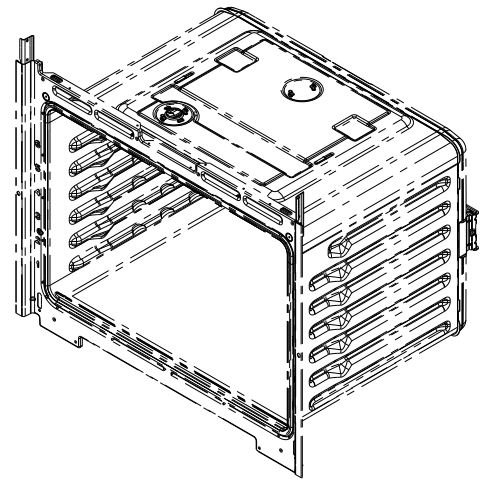

INTERNAL OVEN PARTS

INTERNAL OVEN PARTS

<u>Illus.</u> <u>No.</u>	<u>Part No.</u>	<u>Description</u>	<u>Illus.</u> <u>No.</u>	<u>Part No.</u>	<u>Description</u>	<u>Illus.</u> <u>No.</u>	<u>Part No.</u>	<u>Description</u>
1	W10260252	Element, Broil	4	7101P434-60	Screw	6	W10282957	Crossbar, Hidden Bake Tray
2	W11122597	Rack, Oven	5	7101P426-60	Screw	7	W10546517	Element, Bake
3	W10318198	Tray, Hidden Bake