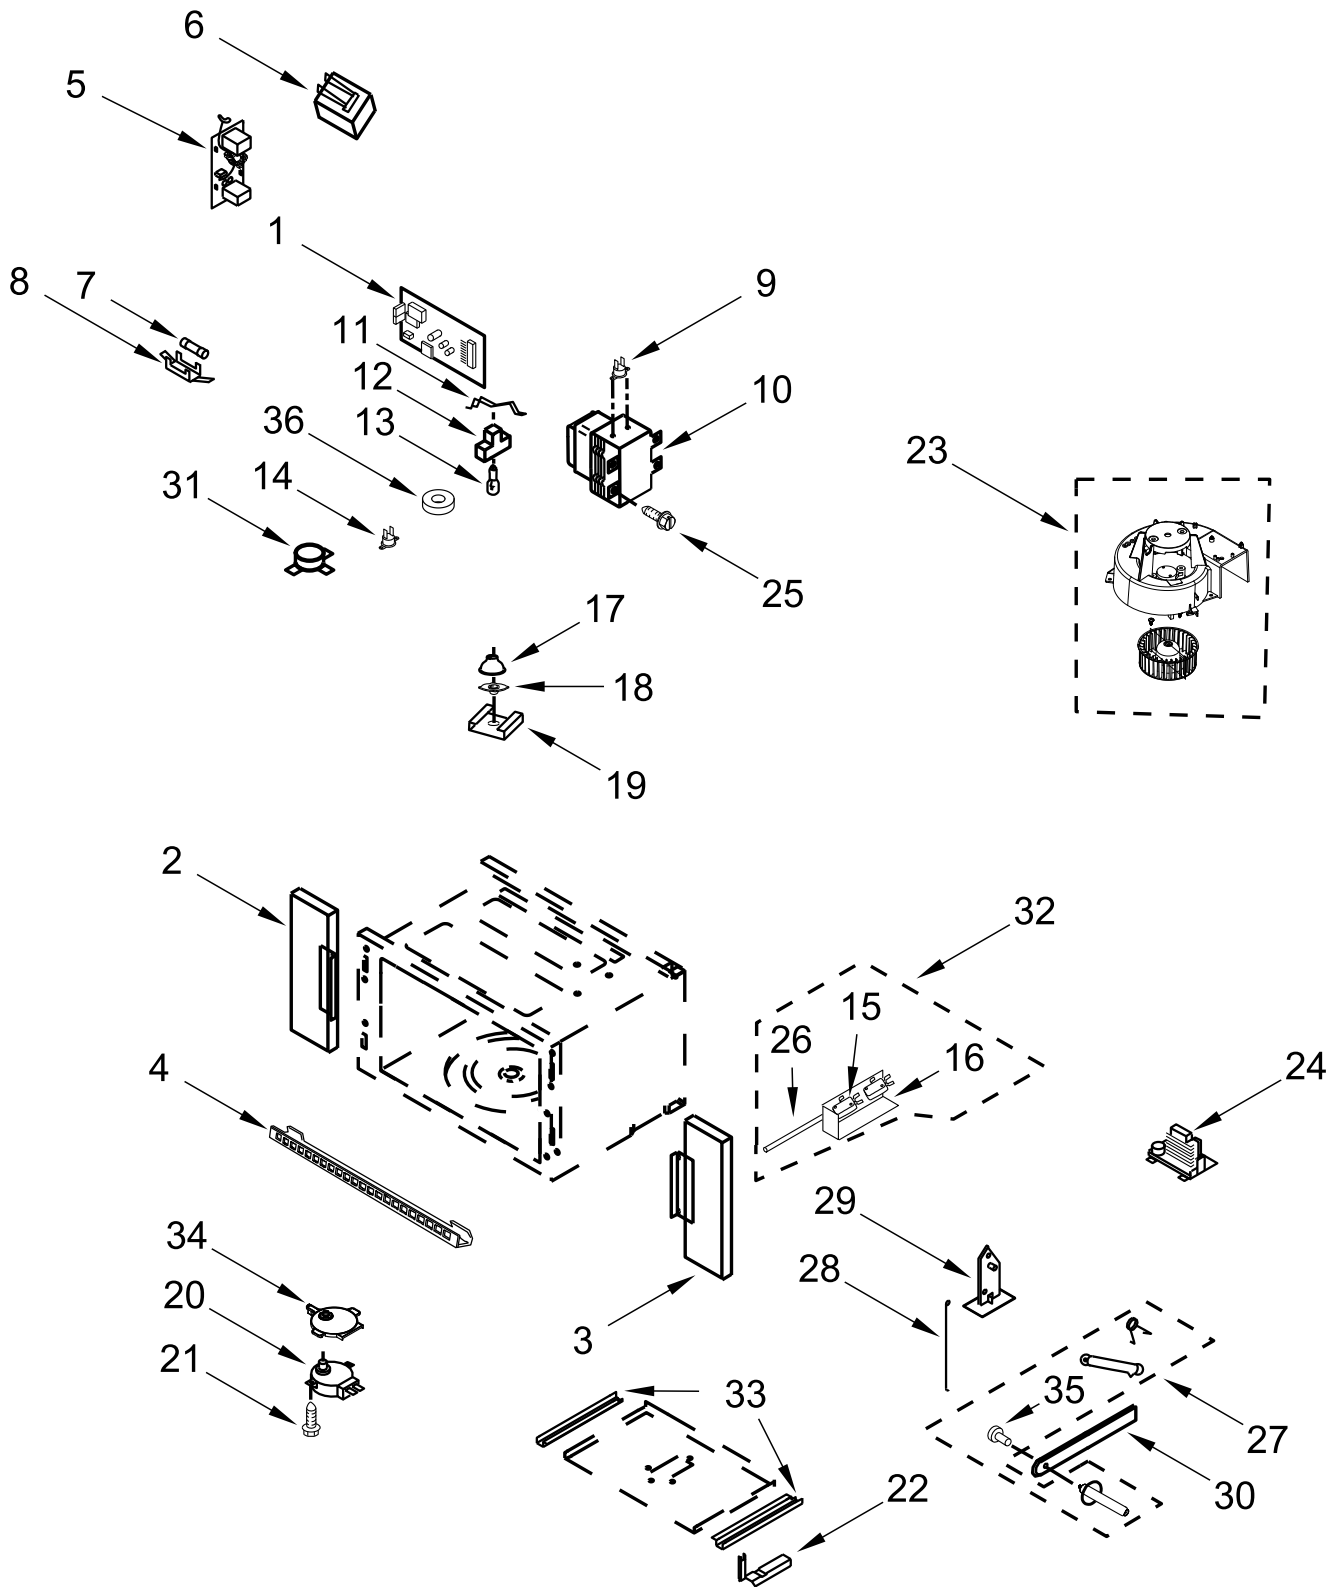

CABINET AND STIRRER PARTS

CABINET AND STIRRER PARTS

<u>Illus.</u> <u>No.</u>	<u>Part No.</u>	<u>Description</u>	<u>Illus.</u> <u>No.</u>	<u>Part No.</u>	<u>Description</u>	<u>Illus.</u> <u>No.</u>	<u>Part No.</u>	<u>Description</u>
1	W10913742	Control, Electric	13	W10795595	Lamp, Halogen	27	W10128850	Assembly, Sliding Arm
2	461967017511	Trim, Side (Left)	14	W10389447	Thermostat	28	461967570351	Spring, Torsion
3	W11044584	Trim, Side (Right)	15	W10330566	Switch	29	461967750494	Support
4	461968973251	Vent, Top	16	8205683	Holder, Switch	30	461967750483	Arm, Sliding
5	W10692851	Filter, Noise	17	423107022541	Reflector	31	W10460457	Sensor, Humidity
6	461967848621	Transformer, Light (20V)	18	423107720491	Lens, Lamp	32	W10358241	Assembly, Interlock Switch
7	241908600053	Fuse	19	461967010591	Clip, Spring	33	461967008461	Support, Bottom
8	4375231	Block, Fuse	20	461967848971	Motor, Turntable	34	461967753742	Adapter, Turntable Motor
9	461967846741	Thermostat, Magnetron	21	461967825321	Screw	35	461967510191	Bushing
10	461967847321	Magnetron	22	46196897960	Hinge, Door	36	W10769147	Sealing, Lamp
11	W10465869	Spring, Lamp	23	461968969271	Assembly, Cooling Fan			
12	W10490593	Holder, Lamp	24	W10468206	Inverter			
			25	461967825971	Screw			
			26	W10120235	Rod, Release