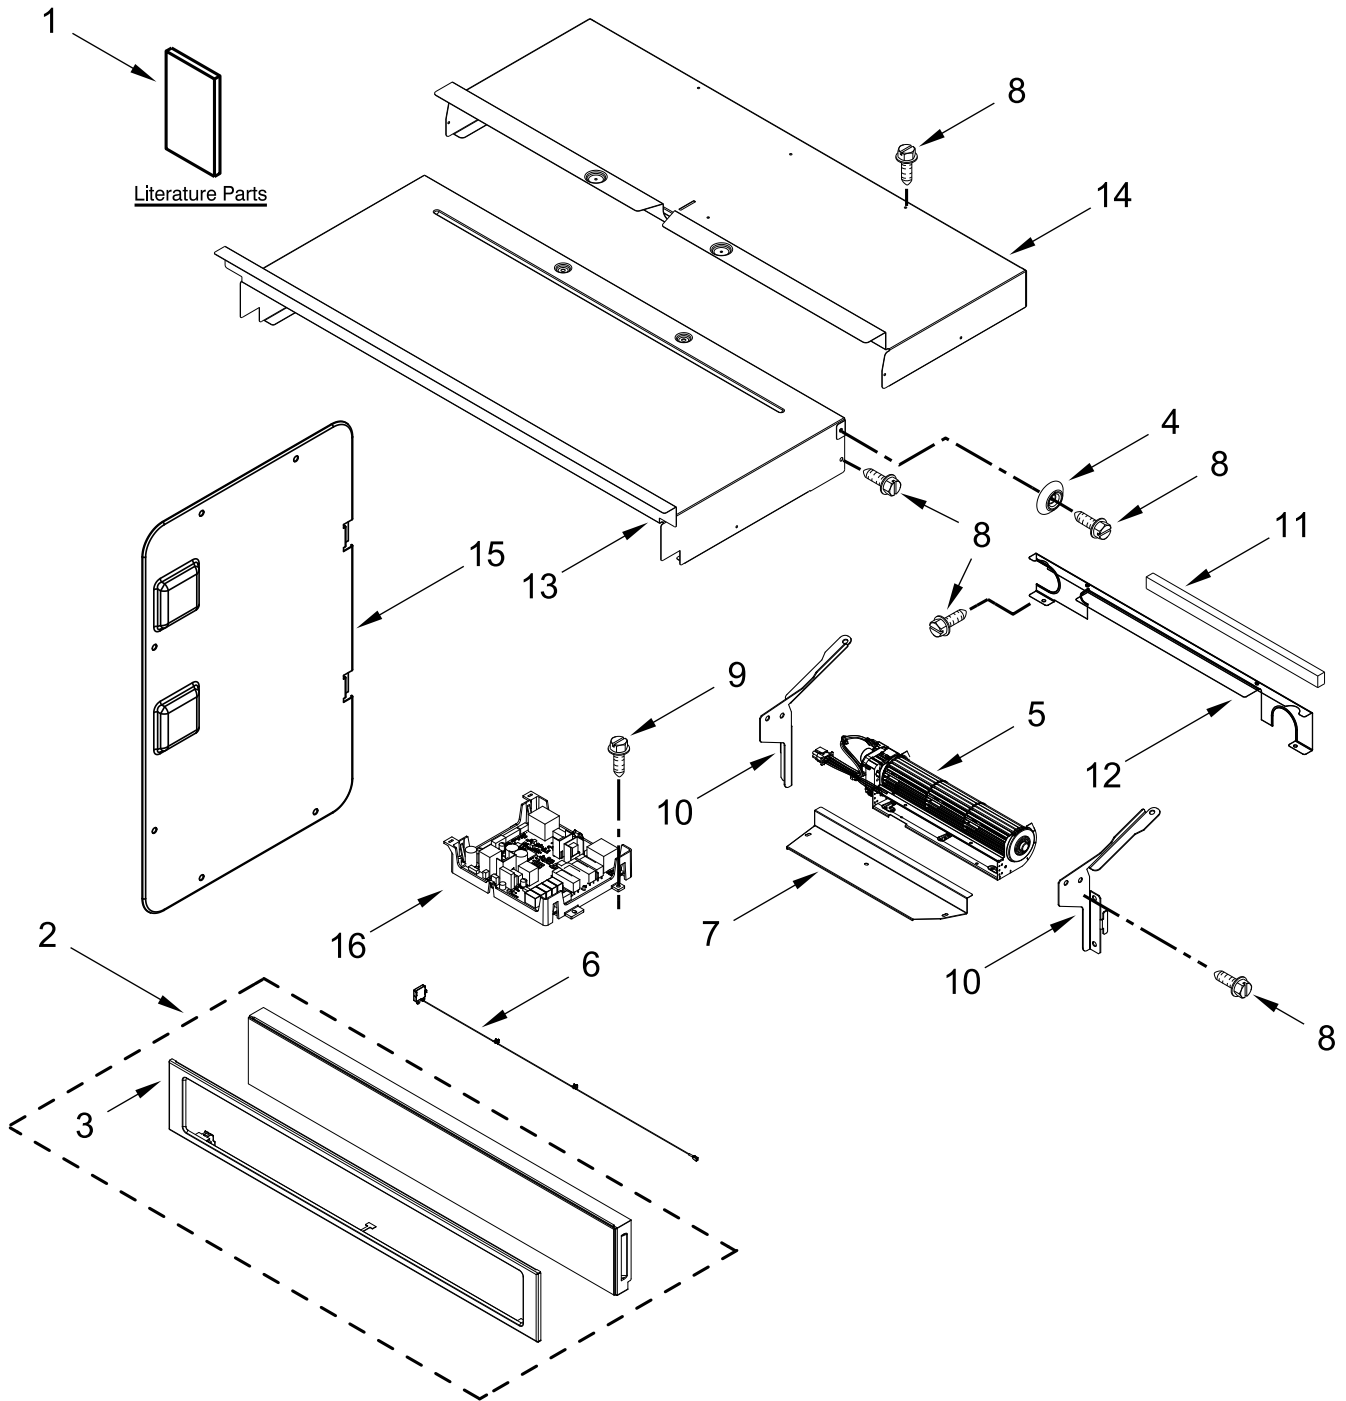

27" BUILT-IN ELECTRIC COMBINATION MICROWAVE WALL OVEN

MODELS:

WOC54EC7HB01 (Black)
WOC54EC7HW01 (White)
WOC54EC7HS01 (Stainless)

CONTROL PANEL PARTS

CONTROL PANEL PARTS

<u>Illus.</u> <u>No.</u>	<u>Part No.</u>	<u>Description</u>	<u>Illus.</u> <u>No.</u>	<u>Part No.</u>	<u>Description</u>	<u>Illus.</u> <u>No.</u>	<u>Part No.</u>	<u>Description</u>
1		Literature Parts	6	W11234541	Antenna	16	W11040197	Manager, Appliance (With Power Supply)
	W11129957	Instructions, Installation	7	W10681157	Cover, Combo Blower			
	W11220320	Guide, Use & Care (Oven)	8	7101P426-60	Screw			FOLLOWING PARTS NOT ILLUSTRATED
	W11108508	Guide, Use & Care (Microwave Oven)	9	7101P434-60	Screw			
	W11129946	Sheet, Tech	10	W10655463	Bracket, Blower (Left)		W11225366	Harness, Main
	W11097305	Guide, Internet Connectivity		W10655462	Bracket, Blower (Right)		W11225367	Harness, Signal
			11	4451758	Block, Foam		W10874059	Harness, Fan & Turntable
2		Assembly, Control Panel (Includes Overlay)	12	W10618126	Chassis, Back Divider		W10874060	Harness, Inverter
	W11105015	Black	13	W10318159	Chassis, Cover Top Front 27"		W10709980	Harness, Solo GM
	W11105012	White					W11233529	Harness, Communication
	W11105014	Stainless	14	W11037652	Chassis, Cover Top Back 27" WIFI		W11132989	Harness, Door Latch
3		Skin, Control Panel	15	W10655467	Chassis, Combo Side		W10889134	Harness, Cable Tree Assembly
	W11026968	Black					W11233569	Harness, Ground Console Combo
	W11026967	White					313438	Clip, Harness
	W10899876	Stainless					4450800	Screw, Grounding
4	W10618105	Spacer, Lateral					4448664	Clamp, Conduit
5	W11200129	Blower					W10431303	Bag, Hardware