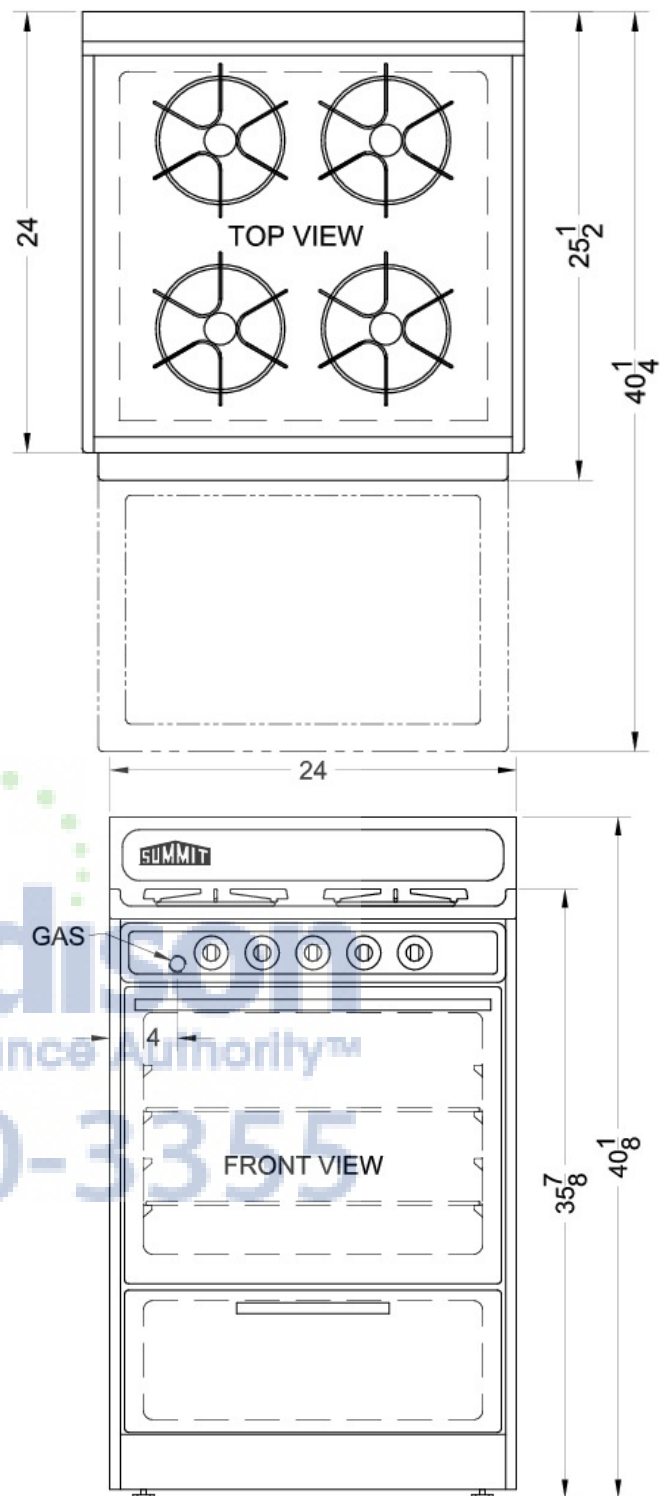

**WNM610P**

40.0" x 24.0" x 24.0" (H x W x D)

24" wide white gas range with battery start ignition

**Highlights:**

Slim 24 inch width fits easily in small kitchens

Lower broiler compartment provides even heat distribution

Porcelain construction on range top and oven for true durability

Gas range made in the U.S.A.

**AjMadison**  
Your Appliance Authority™  
800-570-3355

Slim 24 inch width	Apartment sized to fit in small or galley kitchens
Gas range	Natural gas range; can be converted to LP Gas in our shop or ordered with KIT LP for conversion
Porcelain construction	White porcelain removable oven top and door
Broiler drawer	Lower compartment for separate broiling with even heat distribution
Broiler pan included	Two-piece porcelain broiler tray with grease well
Recessed oven door	Smart design limits the depth and protects adjacent cabinets
Battery start ignition	Ideal alternative to pilot light sources when no power source is accessible

## Specifications:

Height	40.0"
Width	24.0"
Depth	24.0"
Capacity	2.9 cu.ft.
Shipping Weight	155.0 lbs.
Weight	150.0 lbs.
Fuel Type	Battery Start
Burner Temperature Control	Dial
Number of Burners	4
Burner Type	Open
Cooktop Surface	Porcelain
Oven Cleaning Type	Manual
Oven Temperature Control	Dial
Backsplash	true
BTU per Burner	9000
Parts/Labor Warranty	1 Year