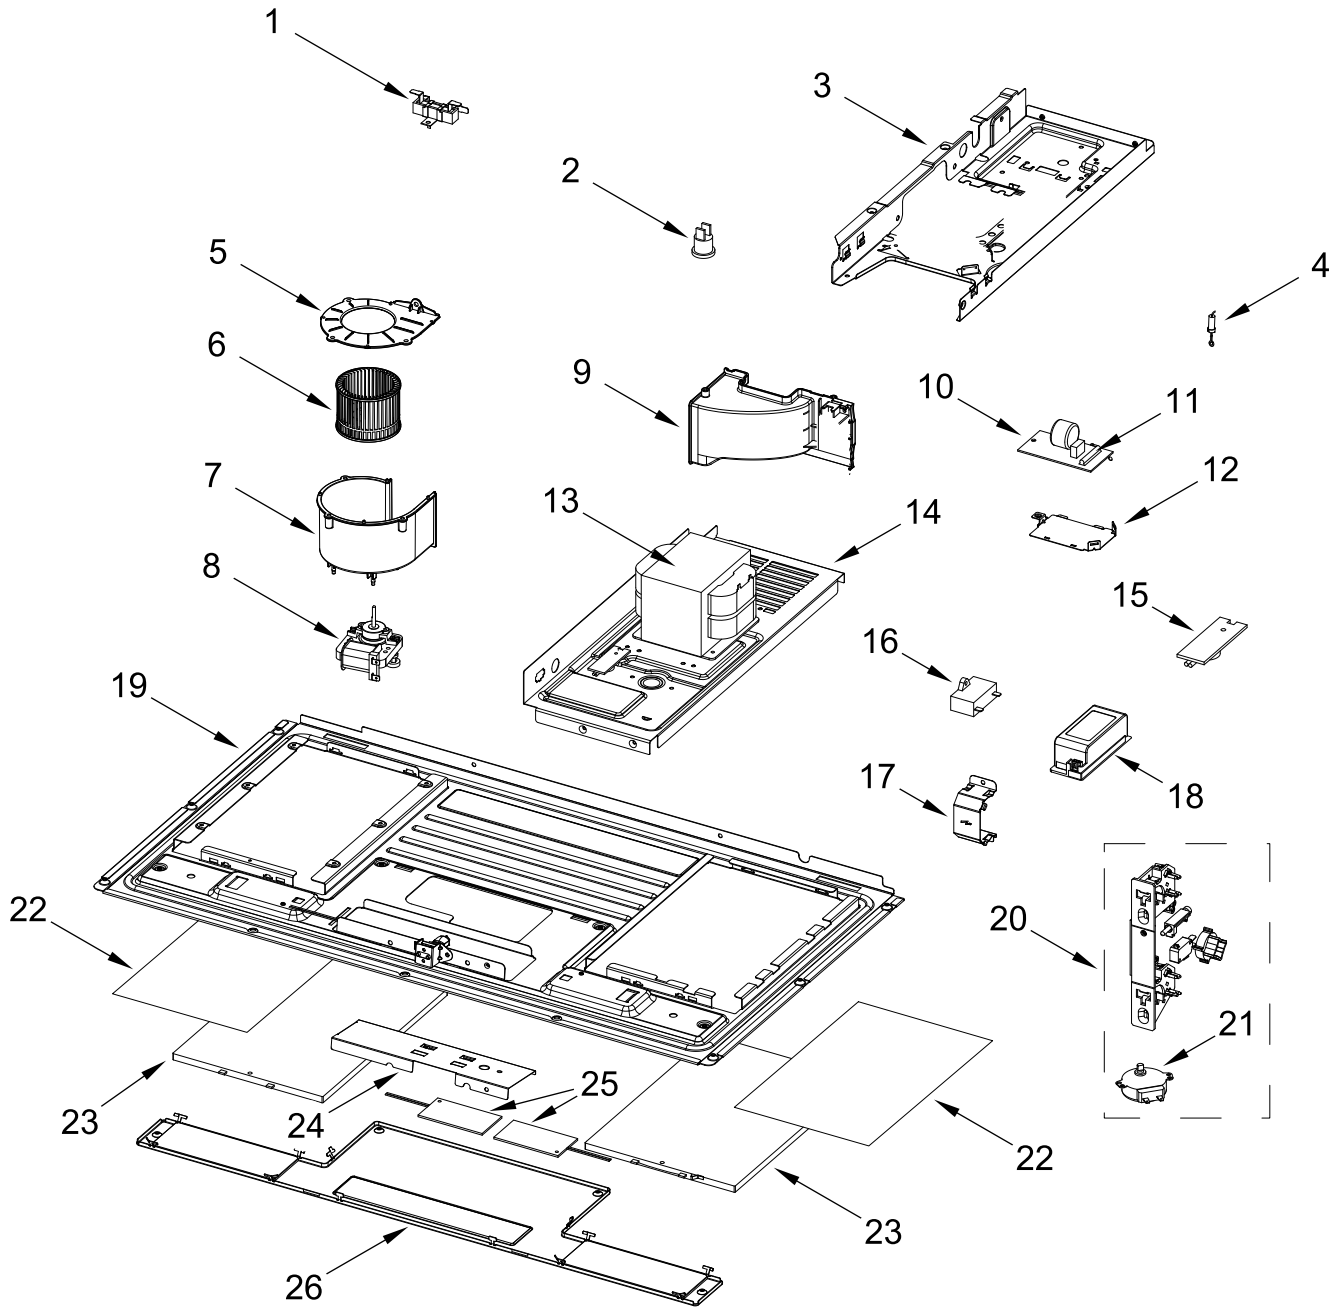

INTERIOR AND VENTILATION PARTS

INTERIOR AND VENTILATION PARTS

<u>Illus.</u> <u>No.</u>	<u>Part No.</u>	<u>Description</u>	<u>Illus.</u> <u>No.</u>	<u>Part No.</u>	<u>Description</u>	<u>Illus.</u> <u>No.</u>	<u>Part No.</u>	<u>Description</u>
1	W11259893	Resistor, Cement	11	W10138793	Fuse	20	W11255493	Assembly, Interlock (Includes Switches)
2	W11125677	Thermostat, Cavity	12	W10313274	Bracket, Noise Filter	21	W11044953	Motor, Door Eject
3	W11086279	Plate, Chassis	13	W11334531	Transformer, High Voltage	22	W11284565	Filter, Charcoal
4	W10492278	Diode, High Voltage	14	W11164809	Chassis, Transformer	23	W11206152	Filter, Grease
5	W11088345	Cover, Cooling Fan	15	W10536989	Thermistor, PCBA	24	W11086295	Reflector, Lamp
6	W11088354	Wheel, Cooling Fan	16	W10343300	Capacitor, High Voltage	25	W11048293	Board, LED Lamp
7	W11088352	Housing, Cooling Fan	17	W11095808	Bracket, Capacitor	26	W11206153	Assembly, Glass Holder
8	W10920843	Motor, Cooling Fan	18	W11117964	Driver, LED Lamp			
9	W11088358	Air Guide, Magnetron	19	W11159942	Plate, Bottom			
10	W10531156	Board, Filter