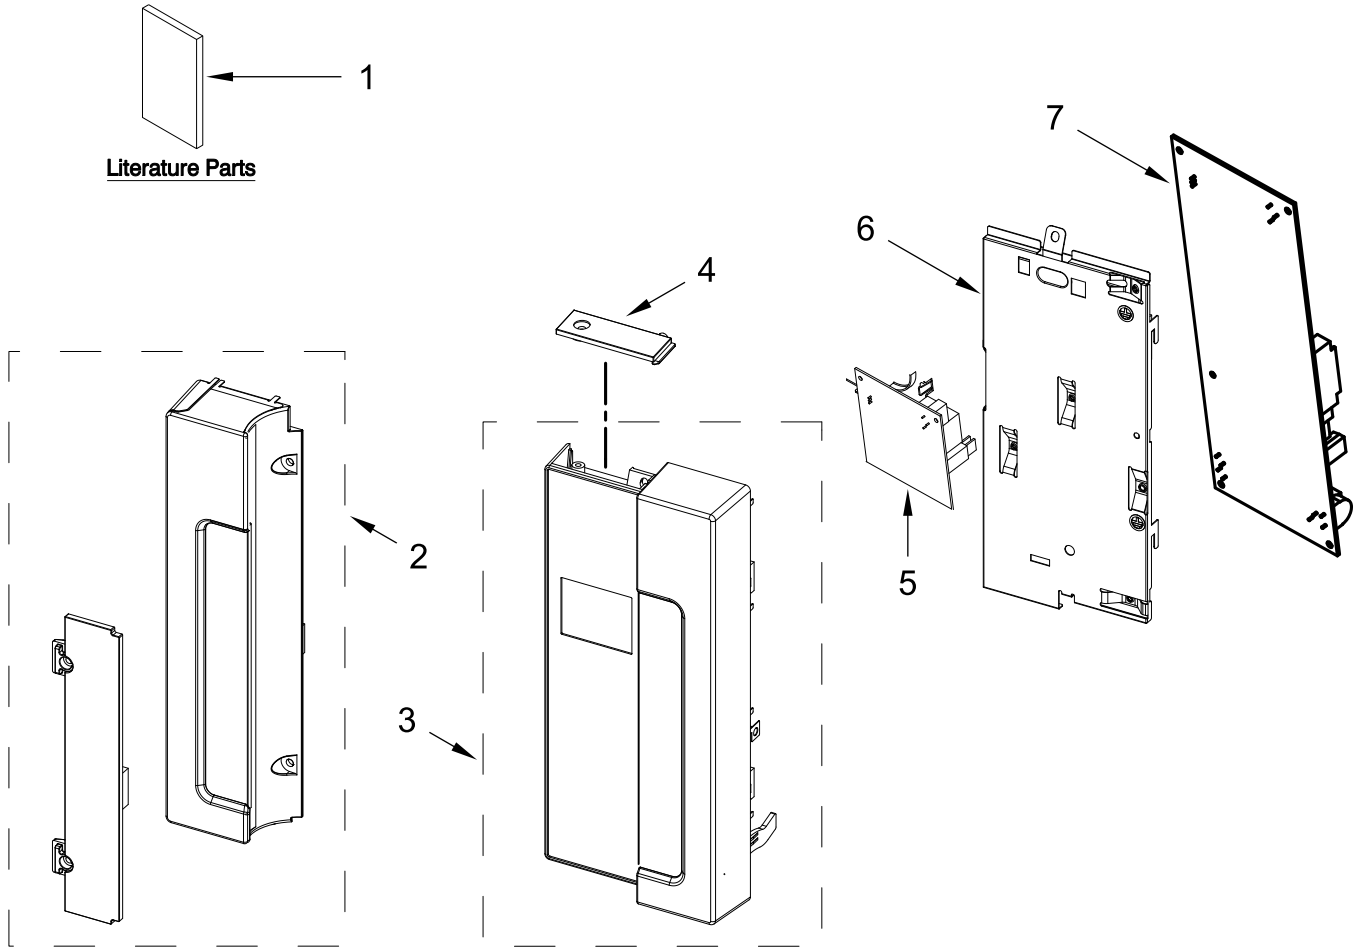

CONTROL PANEL PARTS

<u>Illus. No.</u>	<u>Part No.</u>	<u>Description</u>	<u>Illus. No.</u>	<u>Part No.</u>	<u>Description</u>
1		Literature Parts	3		Control Panel, Right
	W11199606	Installation Instructions		W11206892	White
	W11236923	Use and Care Guide		W11206894	Black
	W11224813	Tech Sheet		W11206891	Stainless
2		Control Panel, Left		W11206895	Black Stainless
	W11219784	White		W11206893	Sunset Bronze
	W11220414	Black	4		Cover, Top
	W11220415	Stainless		W11109987	White
	W11220416	Black Stainless		W11083285	Black
	W11220418	Sunset Bronze	5	W11217985	PCBA, User Interface
			6	W11083284	Backer, Control
			7	W11129649	PCBA, Appliance Control Unit