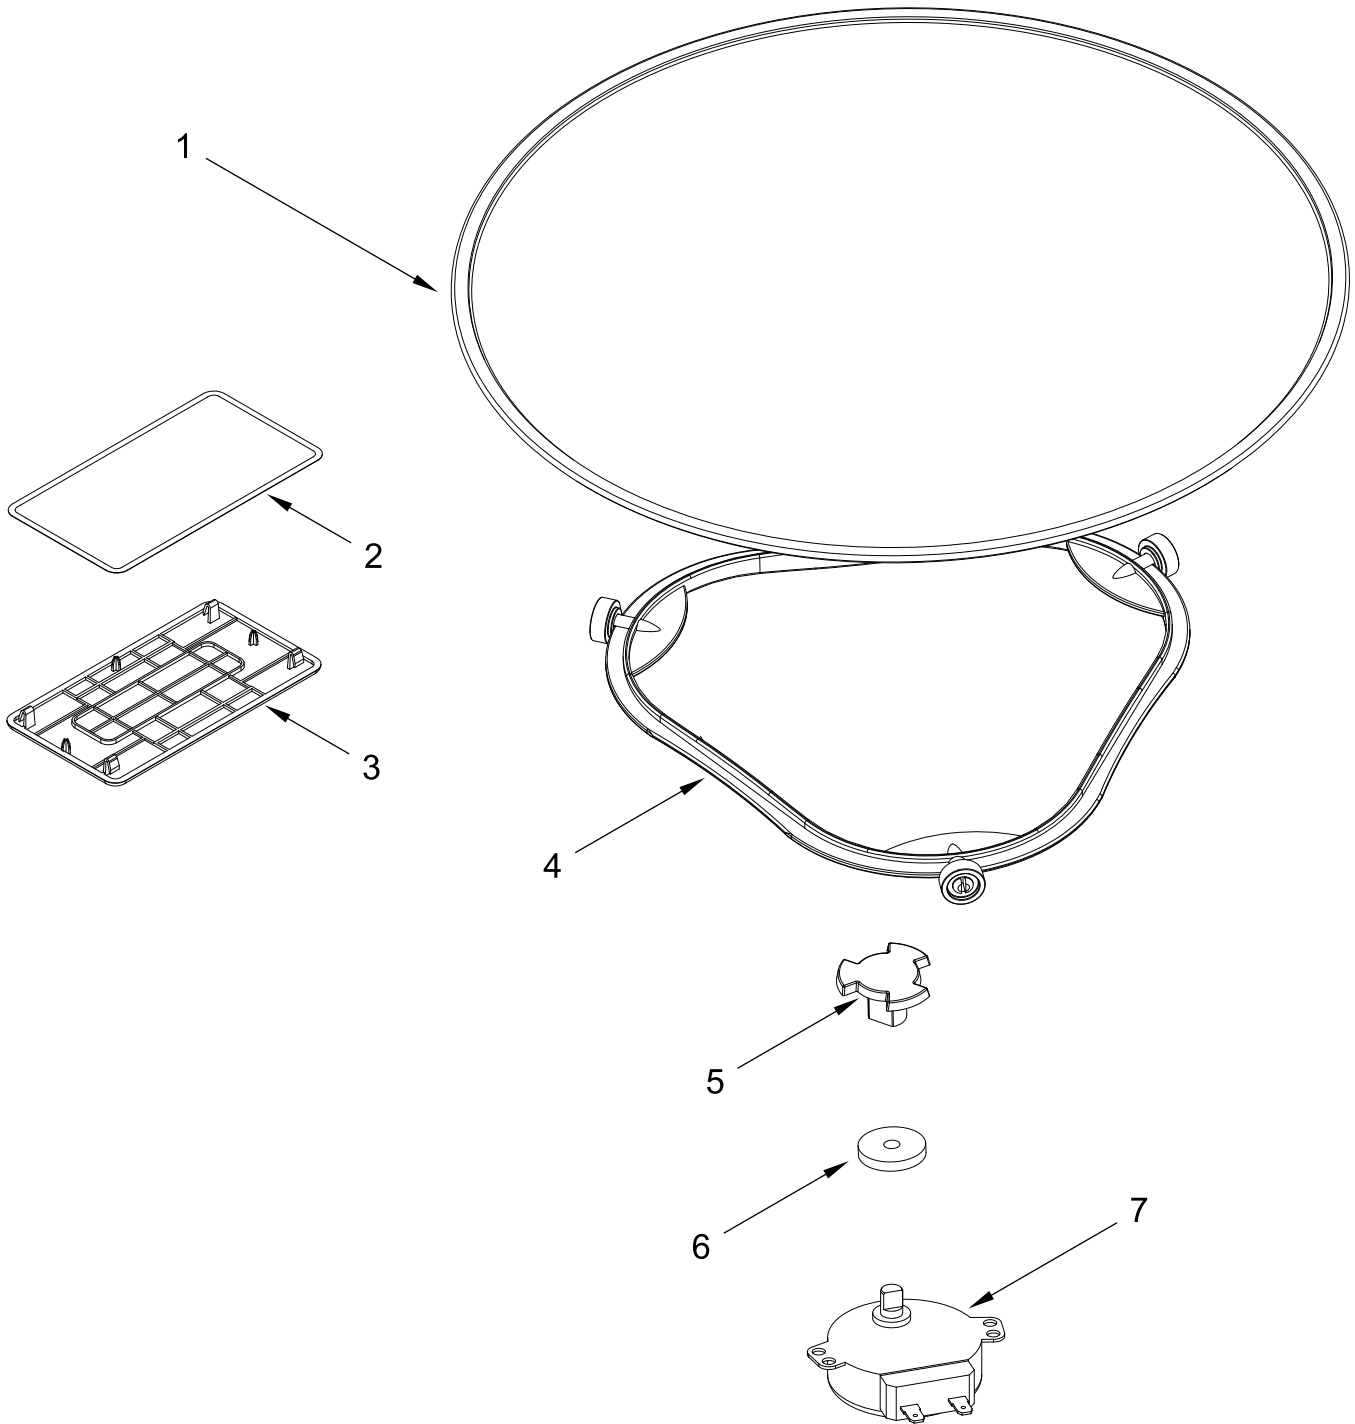

INTERIOR AND VENTILATION PARTS

INTERIOR AND VENTILATION PARTS

<u>Illus.</u> <u>No.</u>	<u>Part No.</u>	<u>Description</u>	<u>Illus.</u> <u>No.</u>	<u>Part No.</u>	<u>Description</u>	<u>Illus.</u> <u>No.</u>	<u>Part No.</u>	<u>Description</u>
1	W11259893	Resistor, Cement	11	W10138793	Fuse	20	W11255493	Assembly, Interlock (Includes Switches)
2	W11125677	Thermostat, Cavity	12	W10313274	Bracket, Noise Filter	21	W11044953	Motor, Door Eject
3	W11086279	Plate, Chassis	13	W11334531	Transformer, High Voltage	22	W11284565	Filter, Charcoal
4	W10492278	Diode, High Voltage	14	W11164809	Chassis, Transformer	23	W11206152	Filter, Grease
5	W11088345	Cover, Cooling Fan	15	W10536989	Thermistor, PCBA	24	W11086295	Reflector, Lamp
6	W11088354	Wheel, Cooling Fan	16	W10343300	Capacitor, High Voltage	25	W11048293	Board, LED Lamp
7	W11088352	Housing, Cooling Fan	17	W11095808	Bracket, Capacitor	26	W11206153	Assembly, Glass Holder
8	W10920843	Motor, Cooling Fan	18	W11117964	Driver, LED Lamp			
9	W11088358	Air Guide, Magnetron	19	W11159942	Plate, Bottom			
10	W10531156	Board, Filter						

TURNTABLE PARTS

TURNTABLE PARTS

<u>Illus.</u> <u>No.</u>	<u>Part No.</u>	<u>Description</u>	<u>Illus.</u> <u>No.</u>	<u>Part No.</u>	<u>Description</u>	<u>Illus.</u> <u>No.</u>	<u>Part No.</u>	<u>Description</u>
1	W11255440	Turntable	3	W11193296	Cover, Waveguide	6	W11096347	Seal, Waterproof
2	W11126541	Seal, Waveguide	4	W11096340	Ring, Turntable	7	W10466420	Motor, Turntable
			5	W11096343	Driver, Turntable			