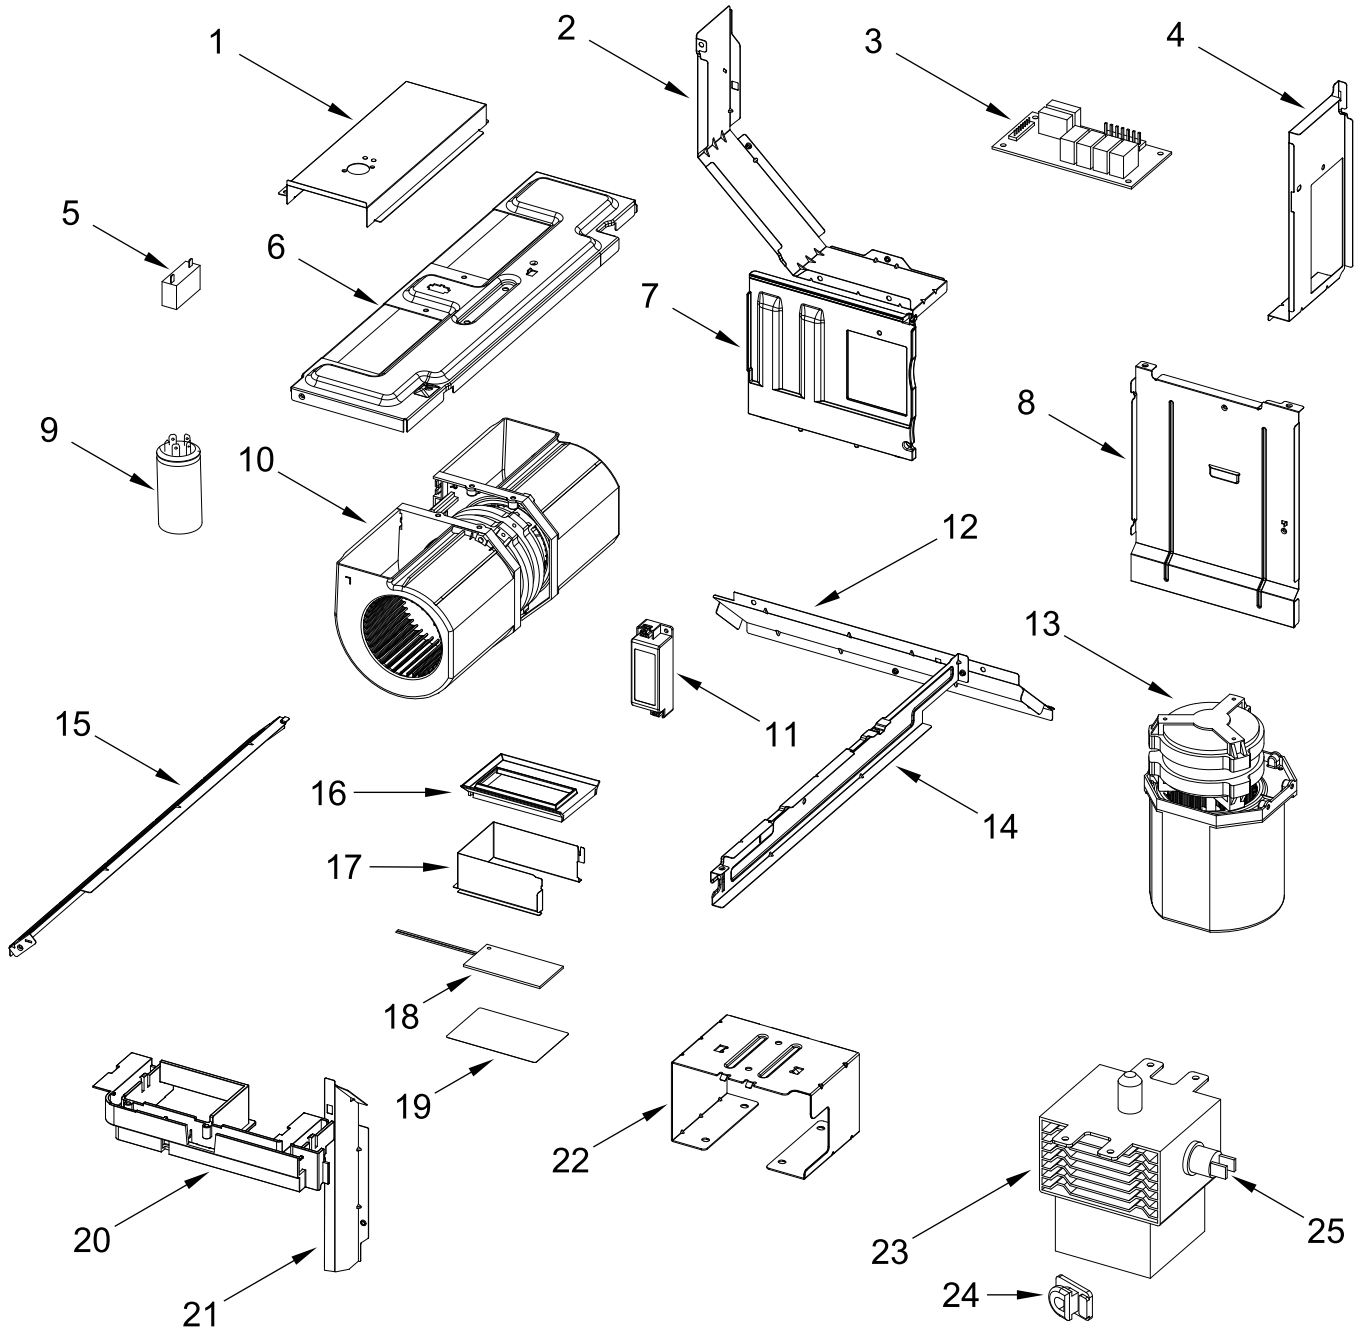

AIR FLOW PARTS

AIR FLOW PARTS

<u>Illus.</u> <u>No.</u>	<u>Part No.</u>	<u>Description</u>	<u>Illus.</u> <u>No.</u>	<u>Part No.</u>	<u>Description</u>	<u>Illus.</u> <u>No.</u>	<u>Part No.</u>	<u>Description</u>
1	W11095818	Outlet, Cavity (Back)	10	W11083236	Motor, Hood	20	W11099491	Holder, Wire
2	W11095827	Air Deflector, Right	11	W11117964	Driver, LED Lamp	21	W11095828	Channel, Hood Back
3	W11133802	PCBA, Hood Control	12	W11096432	Hood Deflector, Back	22	W11323215	Housing, Tranformer
4	W11095824	Outlet Deflector, Right	13	W11039275	Hood Motor, Single	23	W11115131	Magnetron
5	W10605896	Capacitor, Hood Motor	14	W11095814	Divider, Air	24	W11126543	Seal, Rubber
6	W11086272	Chassis, Fan	15	W11095830	Air Guide, Left	25	W11125676	Thermostat, Magnetron
7	W11095794	Deflector, Cooling Fan	16	W11178702	Seal, Lighting			
8	W11095804	Hood Deflector, Right	17	W11086300	Housing, Cavity Lighting			
9	W10557536	Sensor, Humidity	18	W11048293	Board, LED Lamp			
			19	W11186948	Foil, Lamp