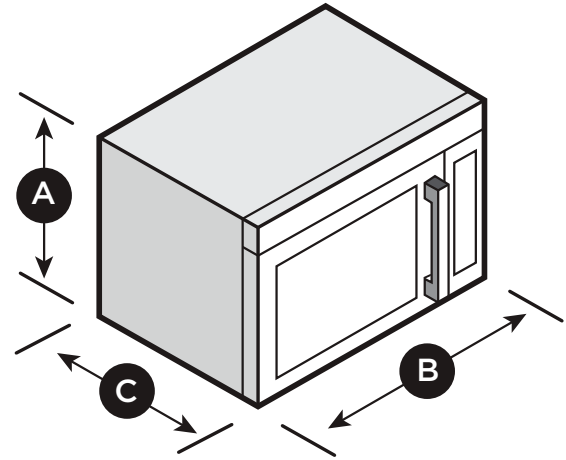

PRELIMINARY WMH76719C – Microwave Hood Combination

WHIRLPOOL®	
MODEL	WMH76719C
Capacity (cu. ft.)	1.9 cu. ft.
Voltage	120
EXTERIOR FEATURES	
Door Swing	Left hand (hinge side)
Handle/Latch	Pull to open
Display Type	VFD
Styling	1-piece
Control Location	Bottom
Ventilation Type	Twin Squirrel Cage Blower
Clock Set/Off	Yes (24 Hour)
Dynamic Fan Sensing	Yes
CFM	400
Fan Speeds	4-speed
Cooktop Light	Yes
INTERIOR FEATURES	
Finish	Clean Release with anti-microbial properties
Cooking Power Wattage	1,100
Convection Element Wattage	1,600
Turntable Material	Glass
Rack	Yes
Sensor Cooking	Yes
Cleaning	CleanRelease™ non-stick interior
CYCLES	
Cook	Yes
Reheat	Yes
Soften/Melt	Yes
Add 30 Seconds	Yes-Start Key
Popcorn	Yes-AccuPop™
Baked Potato	Yes
Vegetable	Yes
Kids Menu	Yes
Warm/Hold	Yes
Timer	No
Defrost	Yes
Convection	TimeSaver™ Plus True Convection
Steam Cooking	Yes
Steam Clean	Yes
ACCESSORIES	
Steamer	Included

DIMENSIONS	
A - Overall Height (in)	17 1/8
A - Overall Height (cm)	43.5
B - Overall Width (in)	29 7/8
B - Overall Width (cm)	76.0
C - Overall Depth (in)	18 3/4
C - Overall Depth (cm)	47.4
Depth without Handle (in)	16 7/8
Depth without Handle (cm)	43.0

Available colors

B | Black

W | White

S | Stainless