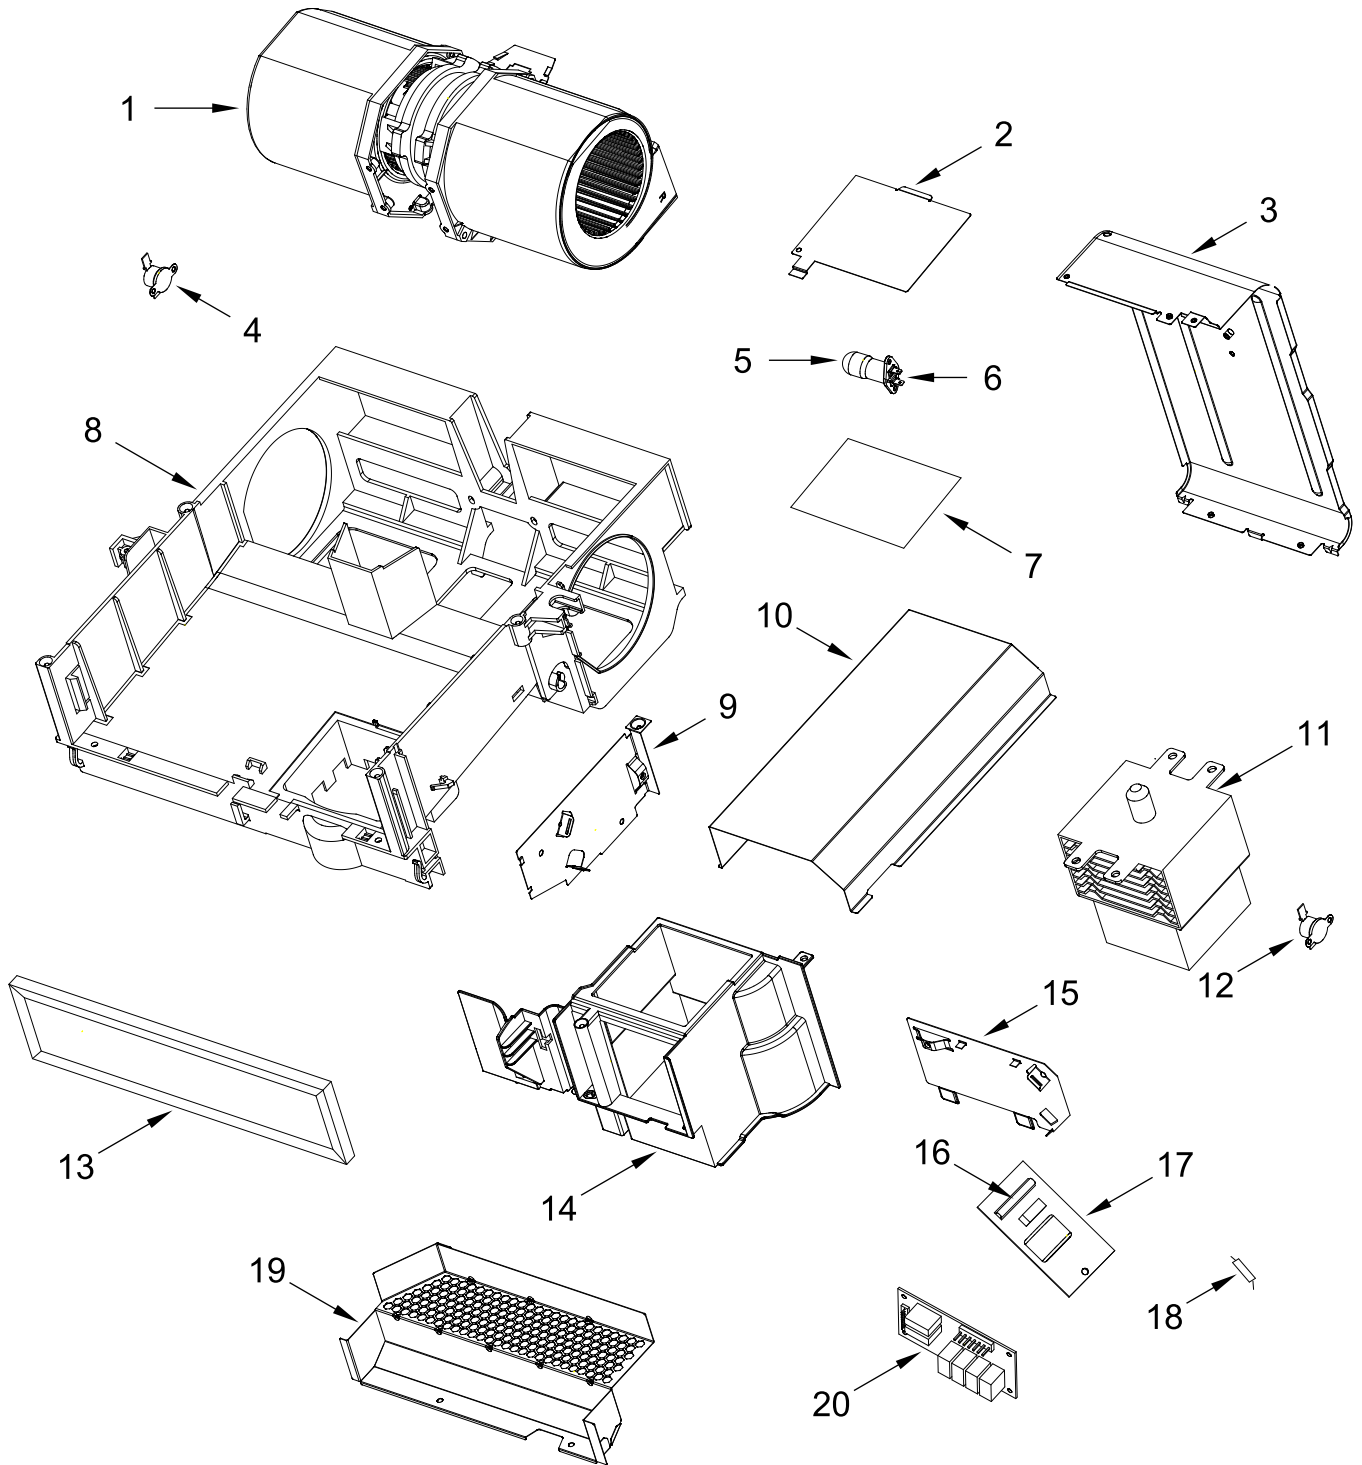

2.1 CUBIC FOOT MICROWAVE HOOD

MODELS:

WMH54521JZ0 (Stainless)

WMH54521JV0 (Black Stainless)

CONTROL PANEL PARTS

Literature Parts

CONTROL PANEL PARTS

<u>Illus.</u> <u>No.</u>	<u>Part No.</u>	<u>Description</u>	<u>Illus.</u> <u>No.</u>	<u>Part No.</u>	<u>Description</u>
1		Literature Parts	2	W11249297	Cover, Control Box
	W11199602	Installation Instructions	3	W11249299	Backer, Control Panel
	W11297795	Use and Care Guide	4	W11335340	PCBA, Appliance Control Unit
	W11297785	Tech Sheet			

DOOR PARTS

DOOR PARTS

<u>Illus.</u> <u>No.</u>	<u>Part No.</u>	<u>Description</u>
1		Door, Complete
	W11371547	Stainless
	W11371554	Black Stainless
2	W10884775	Nameplate

INTERIOR AND VENTILATION PARTS

INTERIOR AND VENTILATION PARTS

AIR FLOW PARTS

AIR FLOW PARTS

<u>Illus.</u> <u>No.</u>	<u>Part No.</u>	<u>Description</u>	<u>Illus.</u> <u>No.</u>	<u>Part No.</u>	<u>Description</u>	<u>Illus.</u> <u>No.</u>	<u>Part No.</u>	<u>Description</u>
1	W11263457	Motor, Hood	8	W11268279	Baseplate, Air Guide	14	W10892381	Outlet, Cavity (Front)
2	8206382	Cover, Lamp	9	W11293488	Cover, Right Duct	15	W11288585	Bracket, PCBA
3	W10533114	Deflector, Air	10	W10533111	Outlet, Cavity (Back)	16	W10138793	Fuse
4	W10557536	Sensor, Humidity	11	W10754514	Magnetron	17	W10531156	Board, Filter
5	4393681	Lamp, Cavity 30 Watt	12	W10598693	Thermostat, Magnetron	18	W11222648	Diode, High Voltage
6	W10210878	Socket, Cavity Lamp	13	W11268278	Filter, Charcoal	19	W10657641	Shield, Finger
7	W10531724	Glass, Lamp				20	W11133799	PCBA, Hood Control