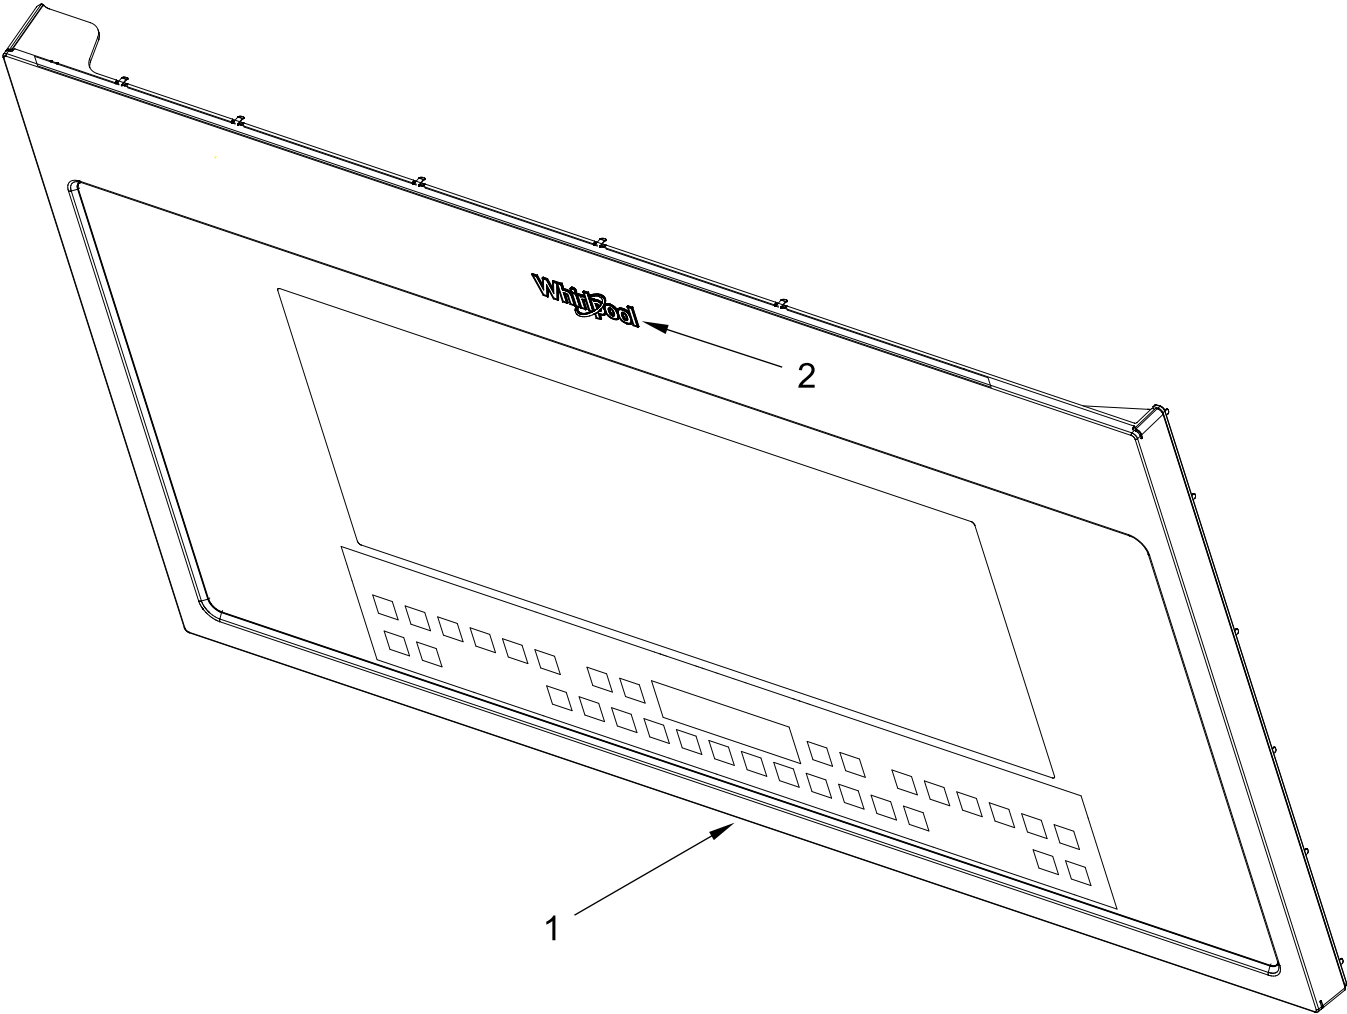

2.1 CUBIC FOOT MICROWAVE HOOD

MODELS:

WMH54521JZ0 (Stainless)

WMH54521JV0 (Black Stainless)

CONTROL PANEL PARTS

Literature Parts

CONTROL PANEL PARTS

<u>Illus.</u> <u>No.</u>	<u>Part No.</u>	<u>Description</u>	<u>Illus.</u> <u>No.</u>	<u>Part No.</u>	<u>Description</u>
1		Literature Parts	2	W11249297	Cover, Control Box
	W11199602	Installation Instructions	3	W11249299	Backer, Control Panel
	W11297795	Use and Care Guide	4	W11335340	PCBA, Appliance Control Unit
	W11297785	Tech Sheet			

DOOR PARTS

DOOR PARTS

<u>Illus.</u> <u>No.</u>	<u>Part No.</u>	<u>Description</u>
1		Door, Complete
	W11371547	Stainless
	W11371554	Black Stainless
2	W10884775	Nameplate

INTERIOR AND VENTILATION PARTS

INTERIOR AND VENTILATION PARTS