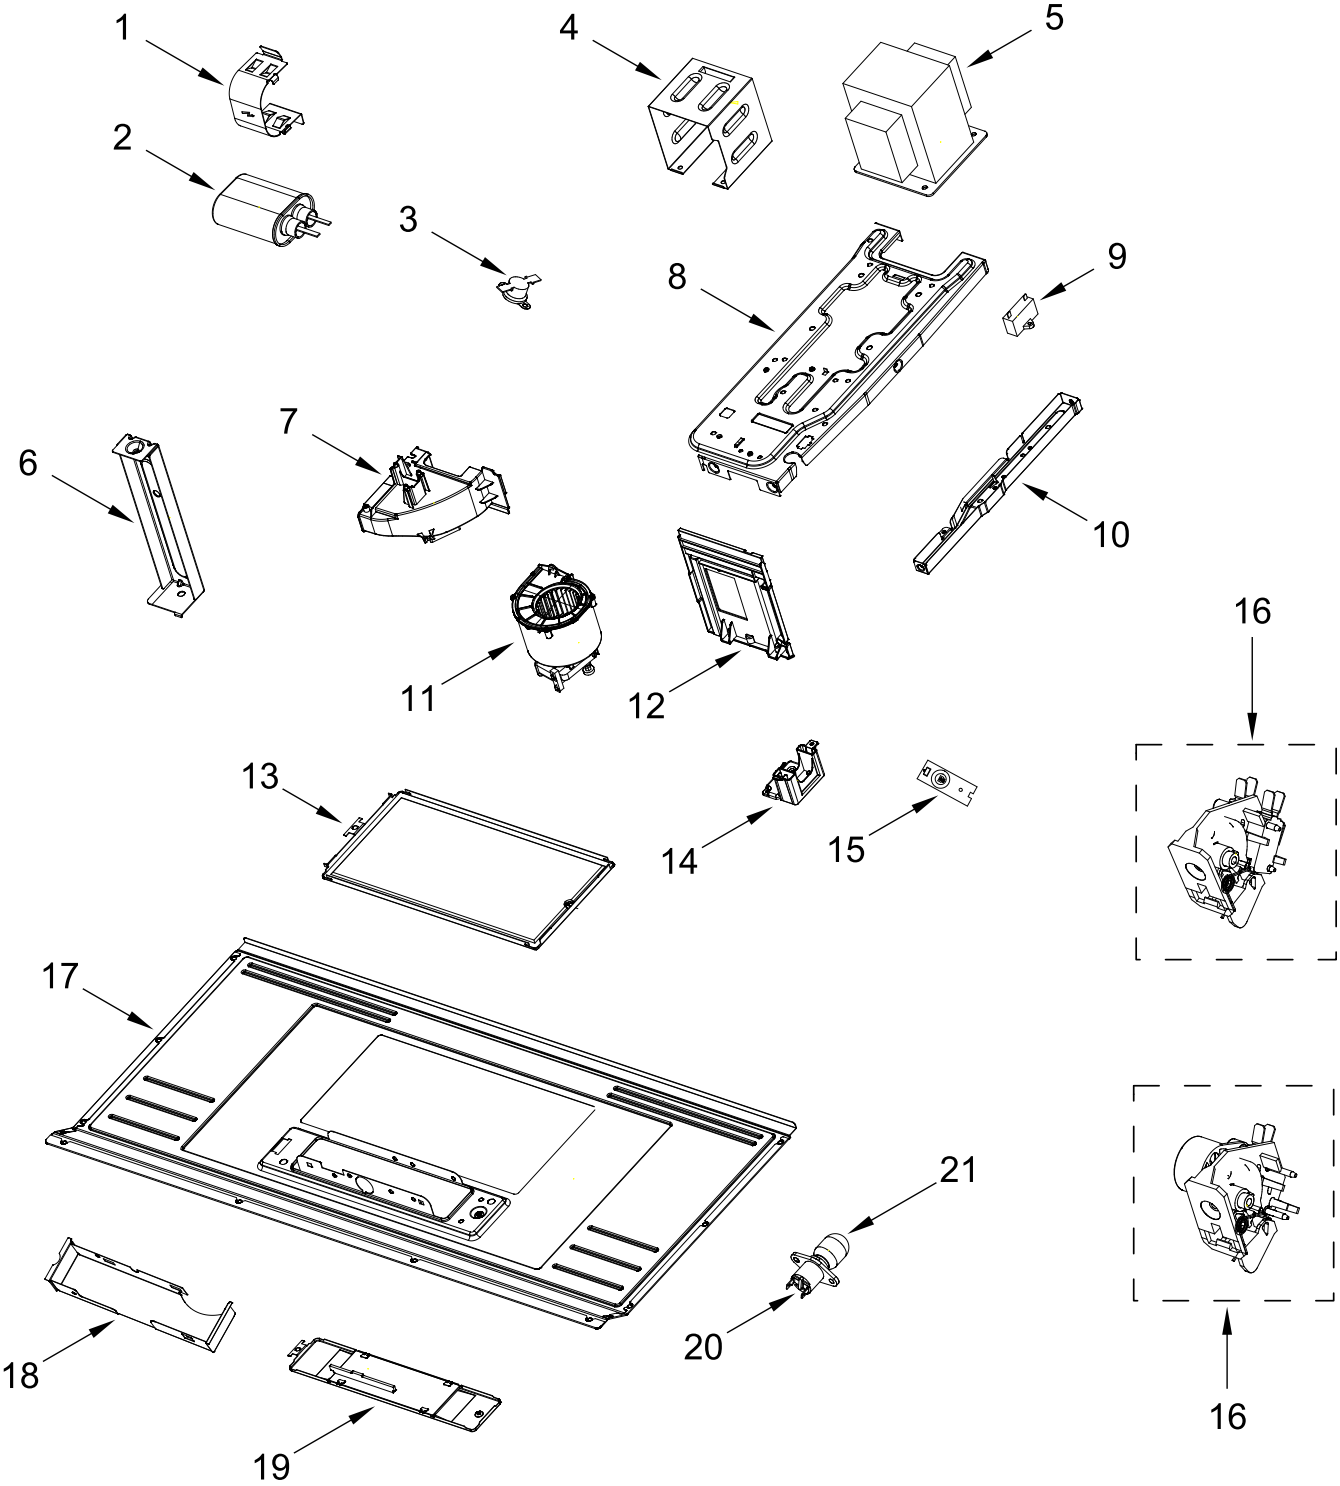

2.1 CUBIC FOOT MICROWAVE HOOD

MODELS:

WMH54521JZ0 (Stainless)

WMH54521JV0 (Black Stainless)

CONTROL PANEL PARTS

Literature Parts

CONTROL PANEL PARTS

<u>Illus.</u> <u>No.</u>	<u>Part No.</u>	<u>Description</u>	<u>Illus.</u> <u>No.</u>	<u>Part No.</u>	<u>Description</u>
1		Literature Parts	2	W11249297	Cover, Control Box
	W11199602	Installation Instructions	3	W11249299	Backer, Control Panel
	W11297795	Use and Care Guide	4	W11335340	PCBA, Appliance Control Unit
	W11297785	Tech Sheet			

DOOR PARTS

DOOR PARTS

<u>Illus.</u> <u>No.</u>	<u>Part No.</u>	<u>Description</u>
1		Door, Complete
	W11371547	Stainless
	W11371554	Black Stainless
2	W10884775	Nameplate

INTERIOR AND VENTILATION PARTS

INTERIOR AND VENTILATION PARTS