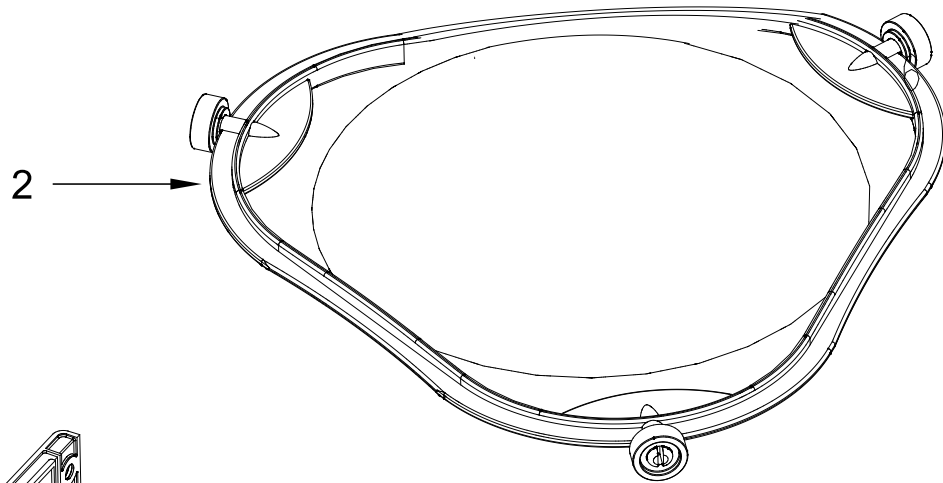

TURNTABLE PARTS

TURNTABLE PARTS

<u>Illus.</u> <u>No.</u>	<u>Part No.</u>	<u>Description</u>	<u>Illus.</u> <u>No.</u>	<u>Part No.</u>	<u>Description</u>	<u>Illus.</u> <u>No.</u>	<u>Part No.</u>	<u>Description</u>
1	W10531726	Turntable	3	W11193599	Driver, Turntable	5	W10642989	Motor, Turntable
2	W11193601	Ring, Turntable	4	8184109	Seal, Waterproof	6	W11193296	Cover, Waveguide