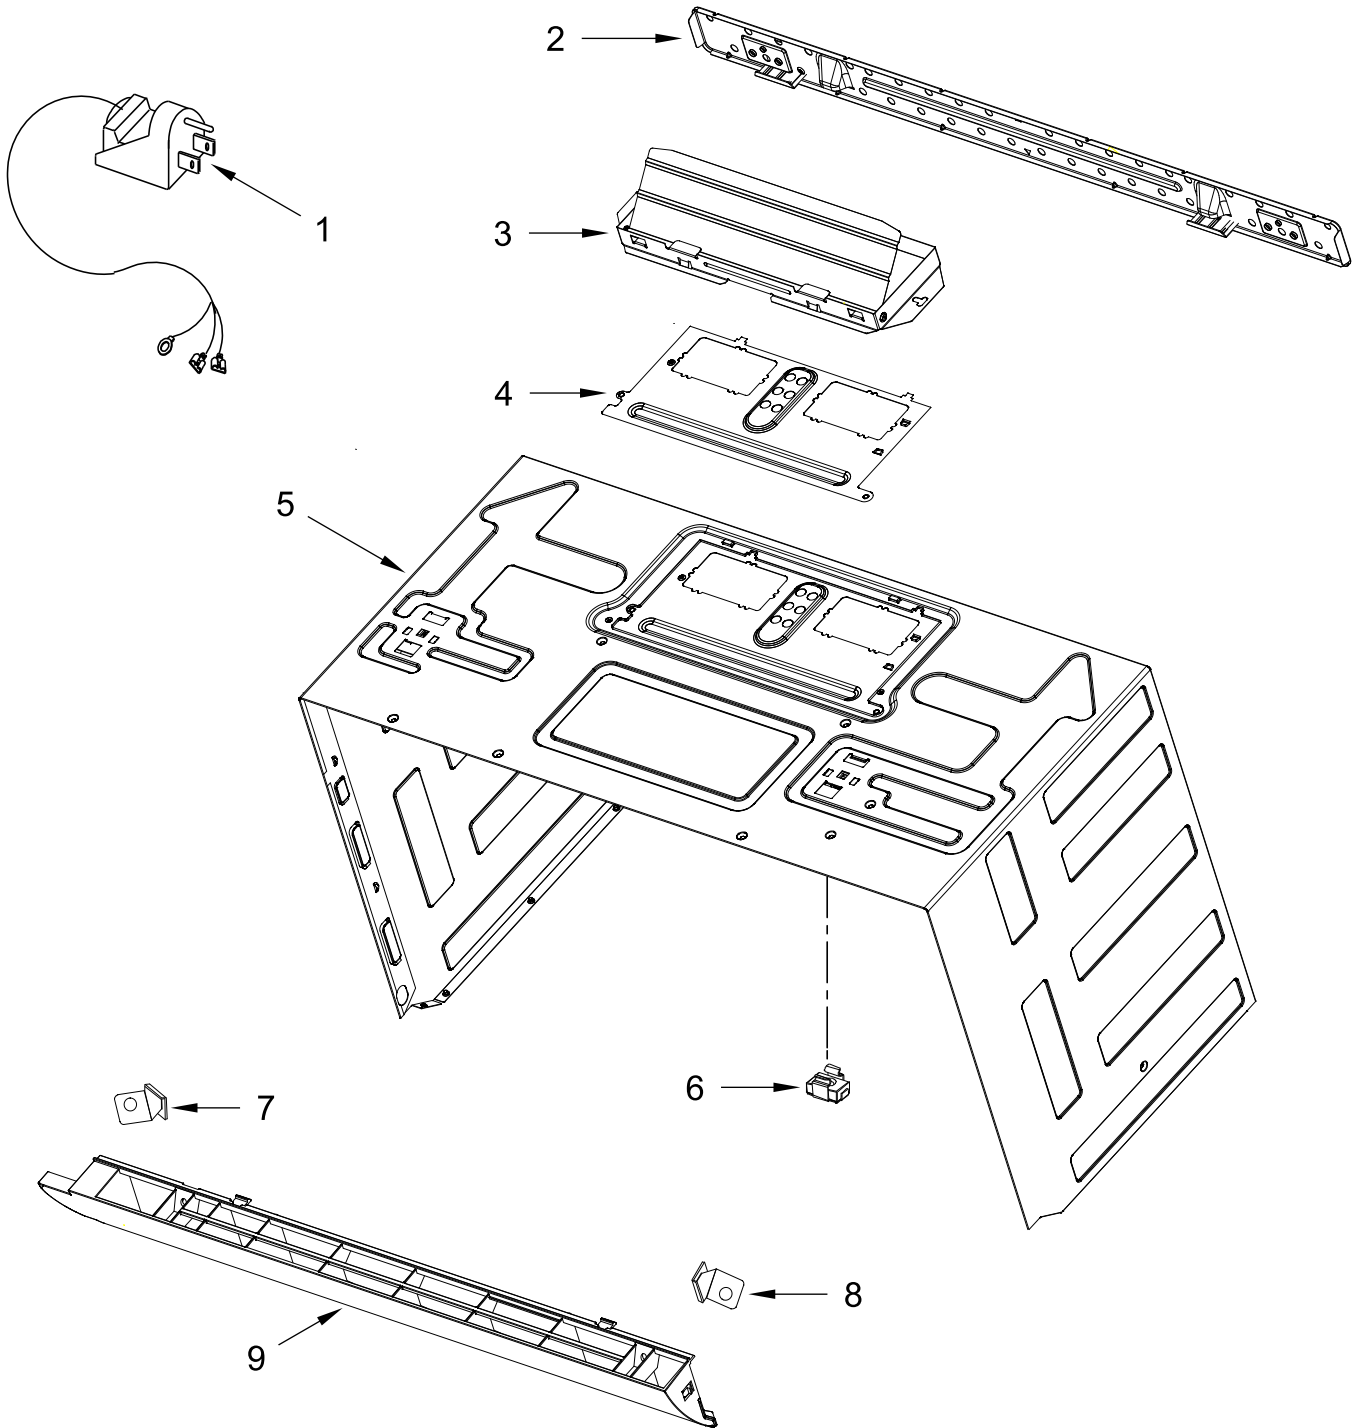

TURNTABLE PARTS

<u>Illus.</u> <u>No.</u>	<u>Part No.</u>	<u>Description</u>	<u>Illus.</u> <u>No.</u>	<u>Part No.</u>	<u>Description</u>	<u>Illus.</u> <u>No.</u>	<u>Part No.</u>	<u>Description</u>
1	W10531726	Turntable	3	W11193599	Driver, Turntable	5	W10642989	Motor, Turntable
2	W11193601	Ring, Turntable	4	8184109	Seal, Waterproof	6	W11193296	Cover, Waveguide

CABINET AND INSTALLATION PARTS