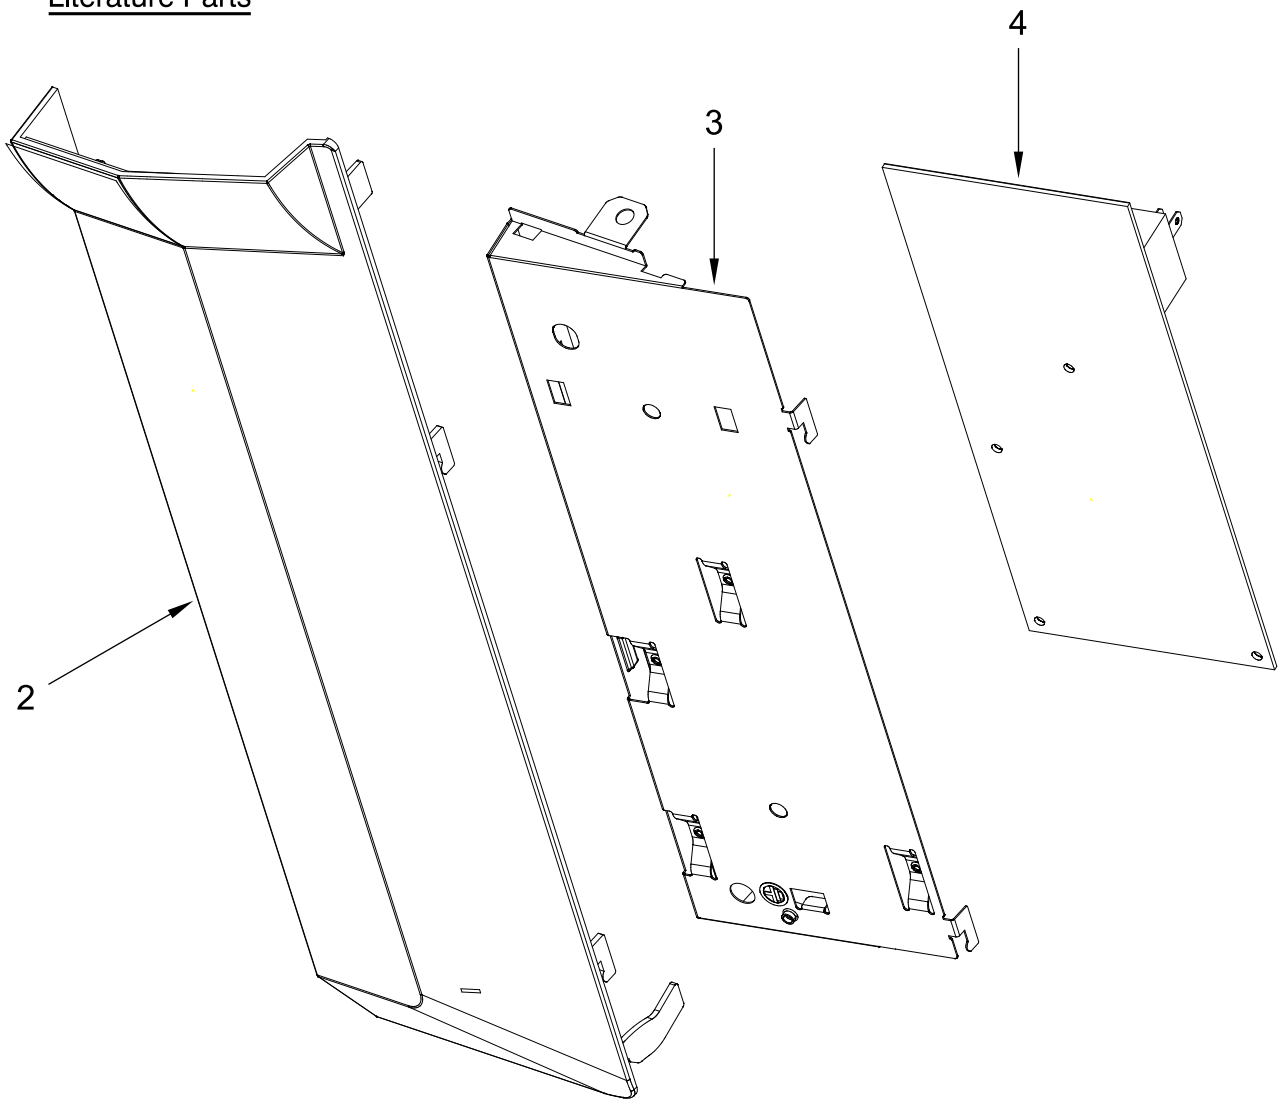

2.1 CUBIC FOOT MICROWAVE HOOD

MODELS:

WMH54521JZ0 (Stainless)

WMH54521JV0 (Black Stainless)

CONTROL PANEL PARTS

Literature Parts

CONTROL PANEL PARTS

<u>Illus.</u> <u>No.</u>	<u>Part No.</u>	<u>Description</u>	<u>Illus.</u> <u>No.</u>	<u>Part No.</u>	<u>Description</u>
1		Literature Parts	2	W11249297	Cover, Control Box
	W11199602	Installation Instructions	3	W11249299	Backer, Control Panel
	W11297795	Use and Care Guide	4	W11335340	PCBA, Appliance Control Unit
	W11297785	Tech Sheet			

DOOR PARTS

DOOR PARTS

<u>Illus.</u> <u>No.</u>	<u>Part No.</u>	<u>Description</u>
1		Door, Complete
	W11371547	Stainless
	W11371554	Black Stainless
2	W10884775	Nameplate

INTERIOR AND VENTILATION PARTS

INTERIOR AND VENTILATION PARTS