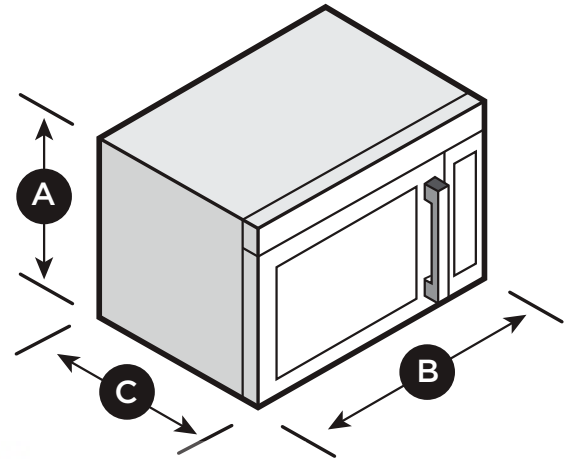

PRELIMINARY WMH53520C – Microwave Hood Combination

WHIRLPOOL®	
MODEL	WMH53520C
Capacity (cu. ft.)	2.0 cu. ft.
Voltage	120
EXTERIOR FEATURES	
Door Swing	Left hand (hinge side)
Handle/Latch	Pull to open
Display Type	VFD
Styling	2-piece
Control Location	Side
Ventilation Type	Twin Squirrel Cage Blower
Clock Set/Off	Yes (24 Hour)
Dynamic Fan Sensing	Yes
Hinge	90 degrees
CFM	400
Fan Speeds	4-speed
Cooktop Light	Yes
INTERIOR FEATURES	
Finish	Clean Release with anti-microbial properties
Cooking Power Wattage	1,000
Turntable Material	Glass
Rack	Yes
Sensor Cooking	Yes
Cleaning	CleanRelease™ non-stick interior
CYCLES	
Cook	Yes
Reheat	Yes
Soften/Melt	No
Add 30 Seconds	Yes
Popcorn	Yes
Baked Potato	Yes
Pizza	Yes
Vegetable	Yes
Dinner Plate	Yes
Warm/Hold	No
Beverage	Yes
Defrost	Yes
Convection	No
Steam Cooking	Yes
Steam Clean	No
ACCESSORIES	
Steamer	Optional

DIMENSIONS	
A - Overall Height (in)	17 1/8
A - Overall Height (cm)	43.5
B - Overall Width (in)	29 7/8
B - Overall Width (cm)	76.0
C - Overall Depth (in)	18
C - Overall Depth (cm)	45.7
Depth without Handle (in)	16 5/8
Depth without Handle (cm)	41.3

Available colors