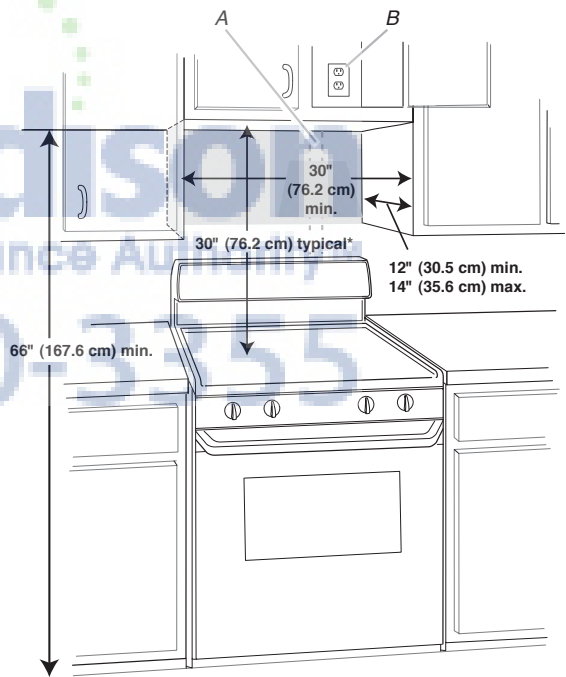

## KEY FEATURES

- Sensor Cook
- Steam Cook Option
- 1.7 cu. ft. Capacity
- 300 CFM
- 3 Speed Fan
- 1000 Watts
- New Whirlpool® Design
- Metal Handle on Stainless Steel Color

## Dimensions

A. 2" x 4" wall stud  
B. Grounded 3-prong outlet

NOTE: The grounded 3 prong outlet must be inside the upper cabinet. \*30" (76.2 cm) is typical for 66" (167.6 cm) installation height. Exact dimension may vary depending on type of range/cooktop below.

DIMENSIONS	
Exterior Dimensions (in.) W x H x D	29-15/16" W x 17-1/4" H x 16-1/8" D
Carton Dimensions (in.) W x H x D	31-3/4" W x 20" H x 18-5/8" D
Min Cutout Dimensions	30" W

Dimensions are for planning purposes only. For complete details, see Installation Instructions packed with product. Specifications subject to change without notice.