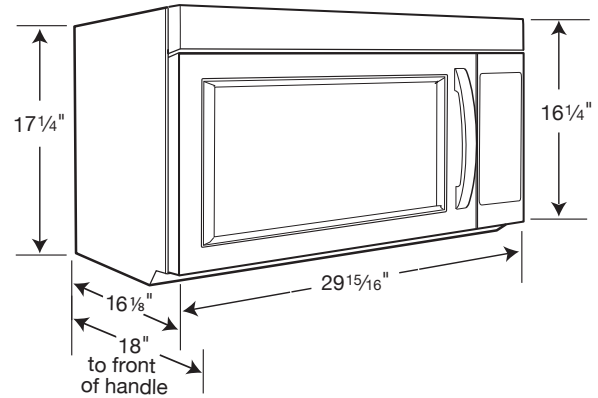

Microwave Hood WMH32517A

Specifications

MODEL NO.	WMH32517A
MICROWAVE	
Capacity (cu ft)	1.7 cu ft
Cooking Power (watts)	1000 watts
COOKING FUNCTIONS	
Sensor Cook	Yes
Add 30 Seconds	Yes
Programmed Cooking	Yes
Variable Power Levels	10
Warm Hold	Yes
Stage Cooking	3 Stages
Steam Cook	Yes
CYCLES	
Steam/Simmer	Yes
Soften/Melt	Yes
Popcorn	Yes
Baked Potato	Yes
Vegetable	Yes
CONVENIENCE	
Recessed Glass Turntable	Yes (12" diameter)
Stoppable Turntable	Yes
Rack	Yes
Night Light	Yes
Light Timer	Yes (Options Menu)
Control Lock	Yes
Display Type	VFD - Scrolling 2 line Text
HOOD	
Exhaust Fan CFM	300
Exhaust Fan Speeds	3
Cooktop Lighting	Incandescent
Odor Removal Filter (Charcoal)	Yes
Dishwasher Safe Grease Filter(s)	Yes
Filter Change Indicator	Yes
GENERAL INFORMATION	
Convertible for Vented or Non-Vented Use	Yes
Approx. Shipping Weight (lbs.)	64
Stainless Steel Finish Handle	Yes -- SS only
Hidden Vent	Yes
COLOR AVAILABILITY	
W,B,T,S	

W=White, B=Black, T=Biscuit, S=Stainless Steel

Dimensions

A. 2" x 4" wall stud
B. Grounded 3-prong outlet

NOTE: The grounded 3 prong outlet must be inside the upper cabinet. *30" (76.2 cm) is typical for 66" (167.6 cm) installation height. Exact dimension may vary depending on type of range/cooktop below.

DIMENSIONS	
Exterior Dimensions (in.) W x H x D	29-15/16" W x 17-1/4" H x 16-1/8" D
Carton Dimensions (in.) W x H x D	31-3/4" W x 20" H x 18-5/8" D
Min Cutout Dimensions	30" W

Dimensions are for planning purposes only. For complete details, see Installation Instructions packed with product. Specifications subject to change without notice.