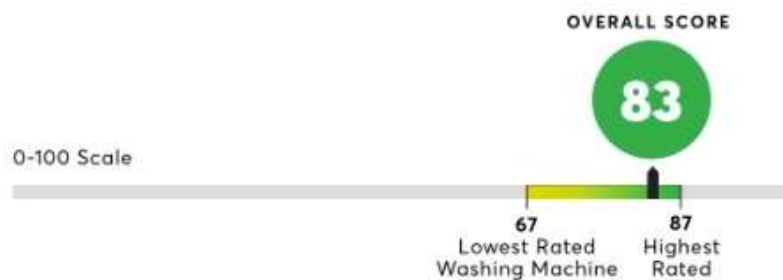

- 182** RATED
- 49** RECOMMENDED
- 1983** HOURS OF TESTING

LG WM5500HWA

(As of June 2024)

Highs

Using the Normal cycle the:

- Washing performance is excellent
- Energy efficiency is excellent
- Water efficiency is excellent
- Noise is very good