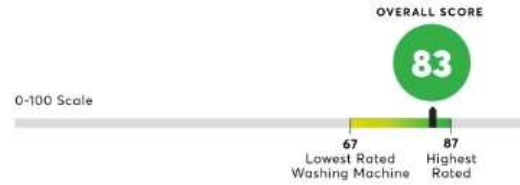

182 RATED

49 RECOMMENDED

1983 HOURS OF TESTING

LG WM5500HWA

(As of June 2024)

Highs

Using the Normal cycle the:

- Washing performance is excellent
- Energy efficiency is excellent
- Water efficiency is excellent
- Noise is very good