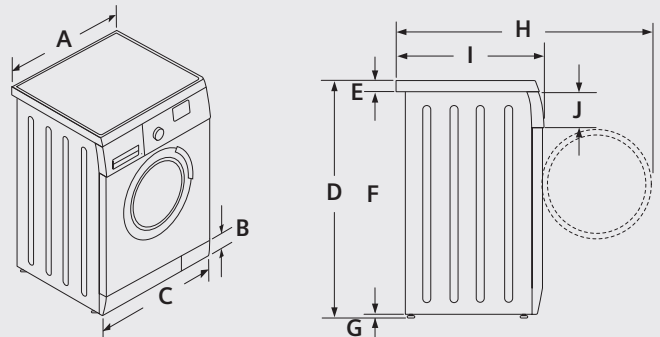

Dimensions

A	23 35/64"
B	4 31/64"
C	23 15/32"
D	33 15/16"
E	1 3/16"
F	31 3/8"
G	19/32"
H	41 39/64"
I	24 37/64"
J	4 1/8"

SKU WM10S160UC

Drum Capacity	2.1 cu. ft.
Spin Speed	1200 rpm
Silent Rating	56db
Energy Usage	150 kWh/year
Annual Water Usage	TBD
ENERGYSTAR® Qualified	•
Supply Voltage	220-240V
Door Opening (Angle)	165°
Minimum Stacking Height	68 3/8"
Door hinge	Left

Materials and Finishes

Cabinet	White
Drum	Stainless Steel, Structured Drum
Top	Mekalit

Advanced Features

Display	LED
Control Types	Electronic/Touch Control
Internal Water Heater	•
High Efficiency Tumble Action Wash System	•
Stainless Steel Drum	•
Detergent Efficiency System with 3 Dispenser Chamber	•
SENSOTronic II Plus	•

Siemens ultraStack™ Washer

The future moving in.

SIEMENS

UL BSH reserves the absolute and unrestricted right to change product materials and specifications, at any time, without notice. Consult the product's installation instructions for final dimensional data and other details. Applicable product warranty can be found in accompanying product literature or you may contact your account manager for further details. Notes: All height, width and depth dimensions are shown in inches. Please refer to installation instructions prior to making cutout.