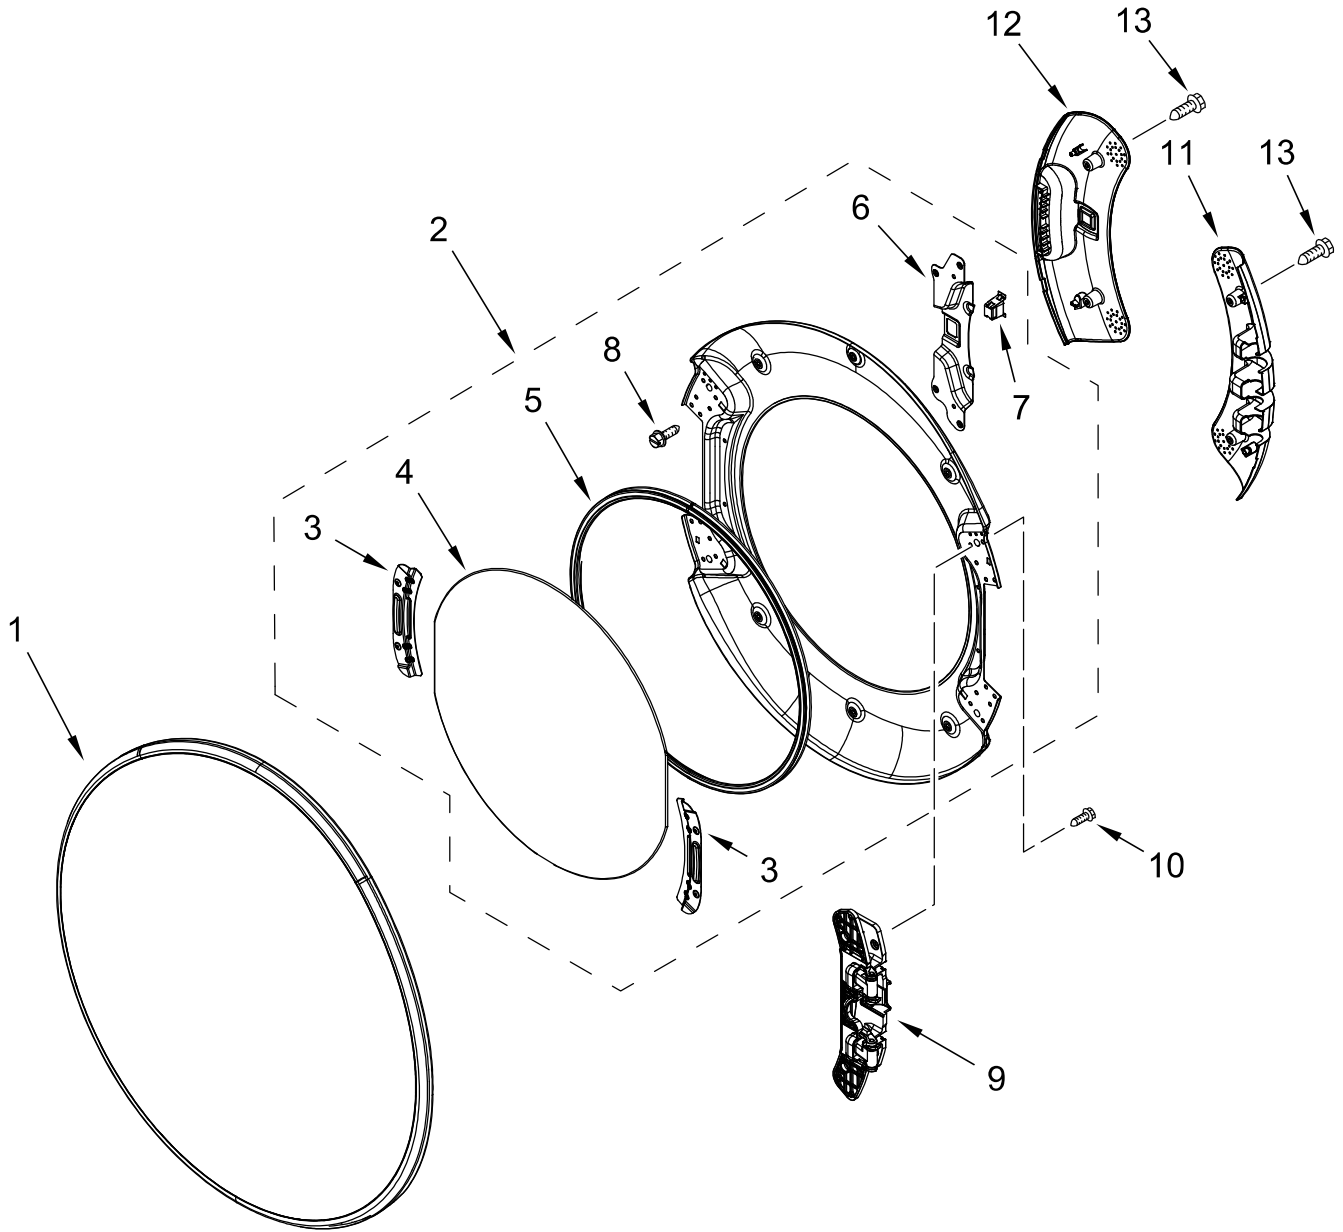

DOOR PARTS

DOOR PARTS

<u>Illus.</u> <u>No.</u>	<u>Part No.</u>	<u>Description</u>	<u>Illus.</u> <u>No.</u>	<u>Part No.</u>	<u>Description</u>	<u>Illus.</u> <u>No.</u>	<u>Part No.</u>	<u>Description</u>
1		Assembly, Outer Door	6	W11050690	Bracket, Door Catch	11	W11607789	Cover, Hinge
	W11711408	Grey	7	W10208401	Assembly, Spring Catch	12	W11607784	Cover, Handle
2	W11606588	Assembly, Inner Door	8	W10288126	Screw	13	9742177	Screw
3	W11100789	Bracket, Glass	9	W11114011	Hinge Assembly			
4	W10891207	Glass, Door	10	8540479	Screw, Grounding			
5	W11183899	Seal, Glass