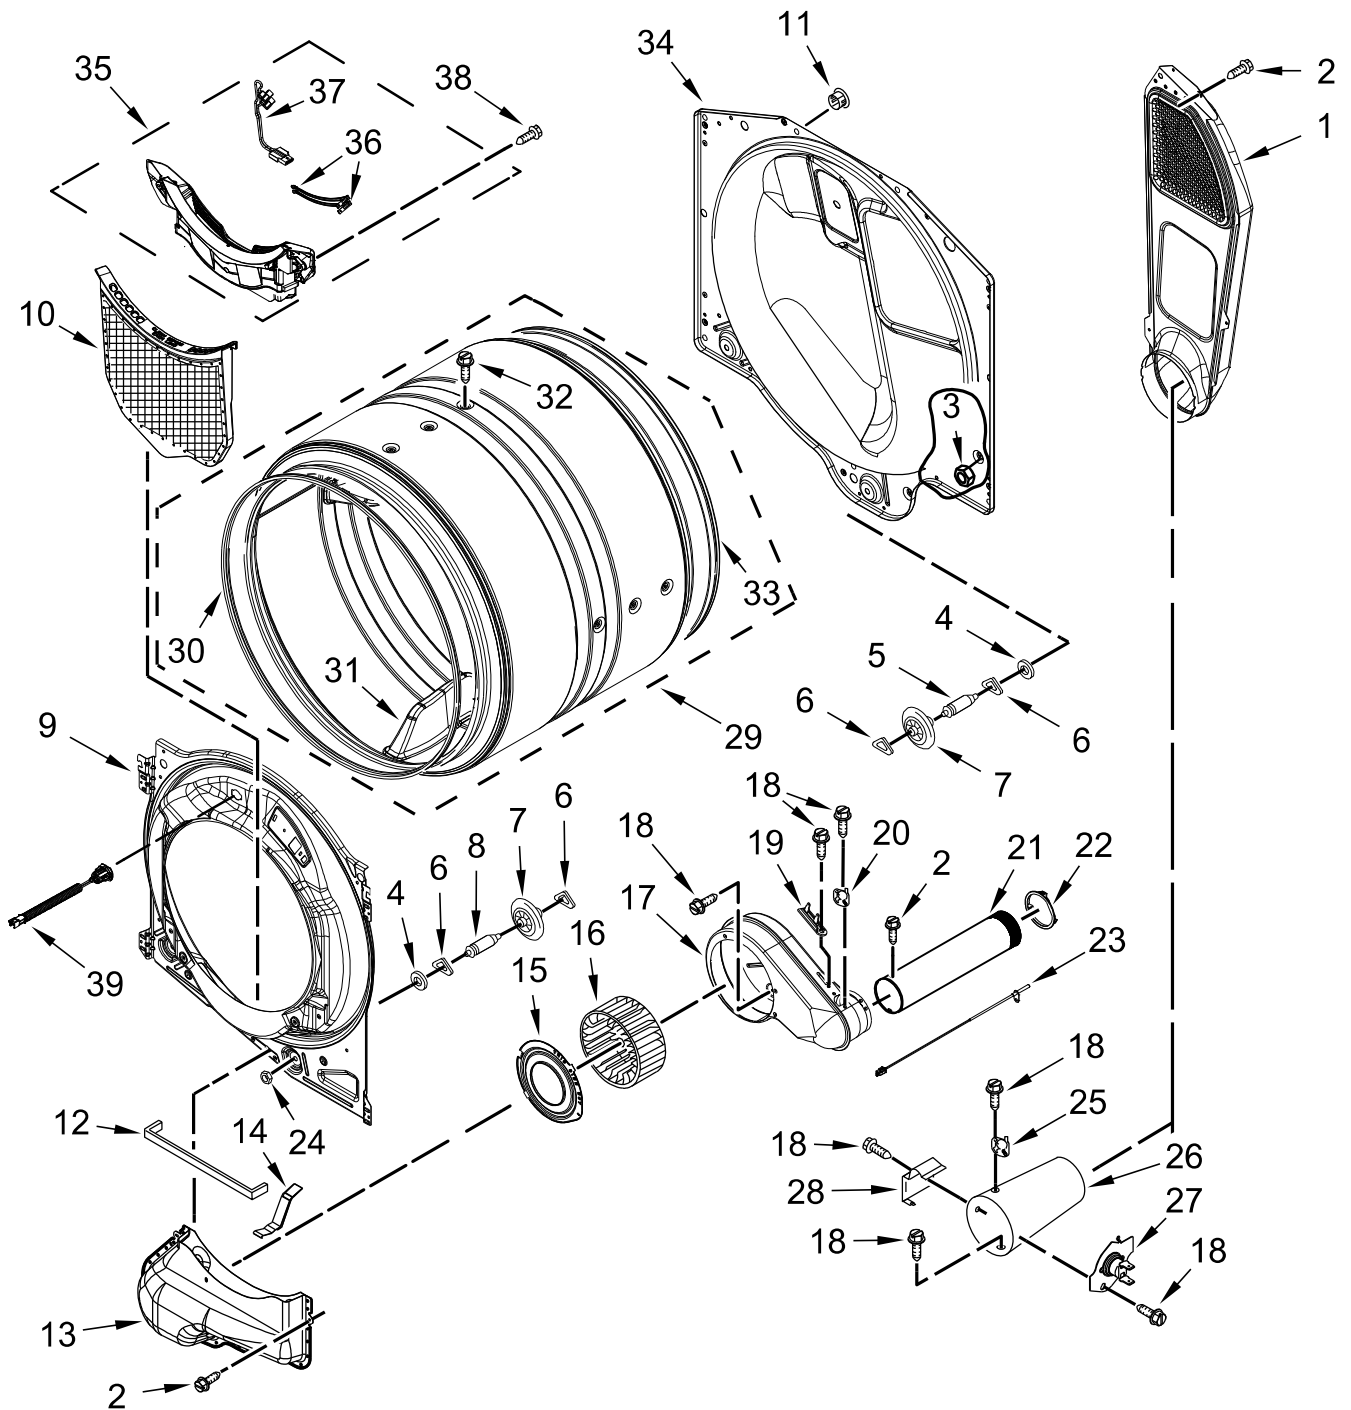

BULKHEAD PARTS

BULKHEAD PARTS

<u>Illus. No.</u>	<u>Part No.</u>	<u>Description</u>	<u>Illus. No.</u>	<u>Part No.</u>	<u>Description</u>	<u>Illus. No.</u>	<u>Part No.</u>	<u>Description</u>
1	W10293765	Assembly, Air Duct	12	W10211950	Seal, Housing Outlet	26	8573824	Funnel, Burner
2	3390647	Screw	13	W10211896	Assembly, Lint Duct	27	8573713	Cut-Off, Thermal
3	W10001120	Nut, Hex (Left Hand Thread)	14	W10414388	Clip, Lint Duct	28	338906	Sensor, Radiant
4	3387459	Washer	15	W11655534	Assembly, Collar (Includes Seal)	29	W10508188	Assembly, Drum (Complete)
5	W10359271	Shaft, Drum Roller - Right Hand Thread	16	697772	Wheel, Blower	30	W10521122	Seal, Drum Front
6	W10512946	Washer, Tri Ring	17	W10211911	Housing, Blower	31	W10416098	Baffle, Drum
7	W10314171	Roller, Support	18	693995	Screw	32	W10219342	Screw
8	W10359272	Shaft, Drum Roller - Left Hand Thread	19	W10693363	Fuse, Thermal (91C)	33	W10521118	Seal, Drum
9	W10673491	Bulkhead, Front	20	8577274	Thermistor	34	W11162462	Bulkhead, Rear
10		Lint Screen	21	W10342188	Exhaust Pipe	35	W10672683	Assembly, Outlet Grill and Housing
	W10516085	Gray	22	W10344699	Collar, Duct	36	3387223	Sensor, Electrode
11	8529007	Plug, Rear Bulkhead	23	W10623852	Thermistor, Gas Inlet	37	W10298258	Harness, Sensor
			24	3934666	Nut, Hex	38	3387230	Screw
			25	3391912	Thermostat, Hi Limit	39	W11203983	Assembly, Drum Light