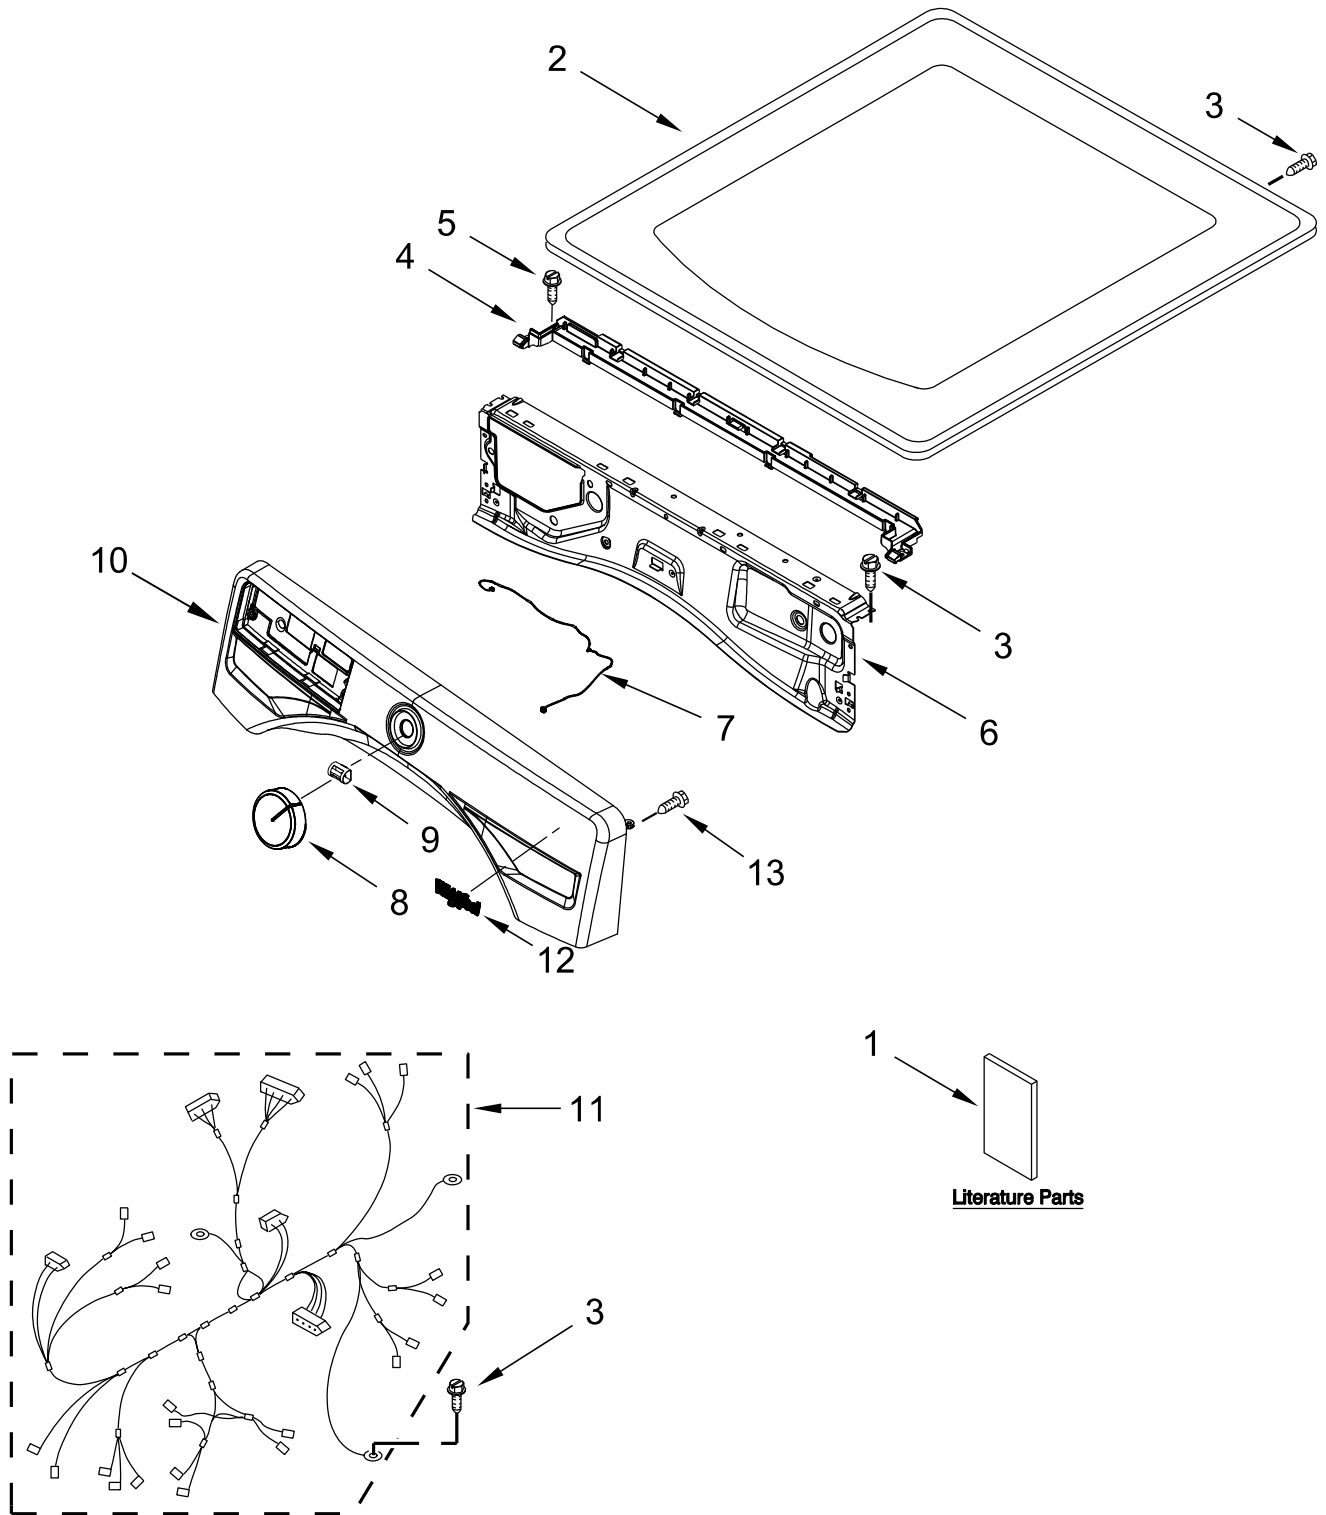

# TOP AND CONSOLE PARTS

# TOP AND CONSOLE PARTS

<u>Illus. No.</u>	<u>Part No.</u>	<u>Description</u>	<u>Illus. No.</u>	<u>Part No.</u>	<u>Description</u>	<u>Illus. No.</u>	<u>Part No.</u>	<u>Description</u>
1		Literature Parts	3	693995	Screw	9	8536939	Clip, Spring
	W11685647	Owners Manual	4	W11255768	Channel, Water	10		Console Assembly
	W11708031	Tech Sheet	5	12990702	Screw		W11706700	White
	W11708006	Quick Start Guide	6	W11480682	Bracket, Console	11	W11157863	Harness, Main Wiring
2		Top	7	W11719384	Harness, ACU to HMI	12	W10884773	Badge
	W10208383	White	8	W11709754	Assembly, Knob	13	9740848	Screw