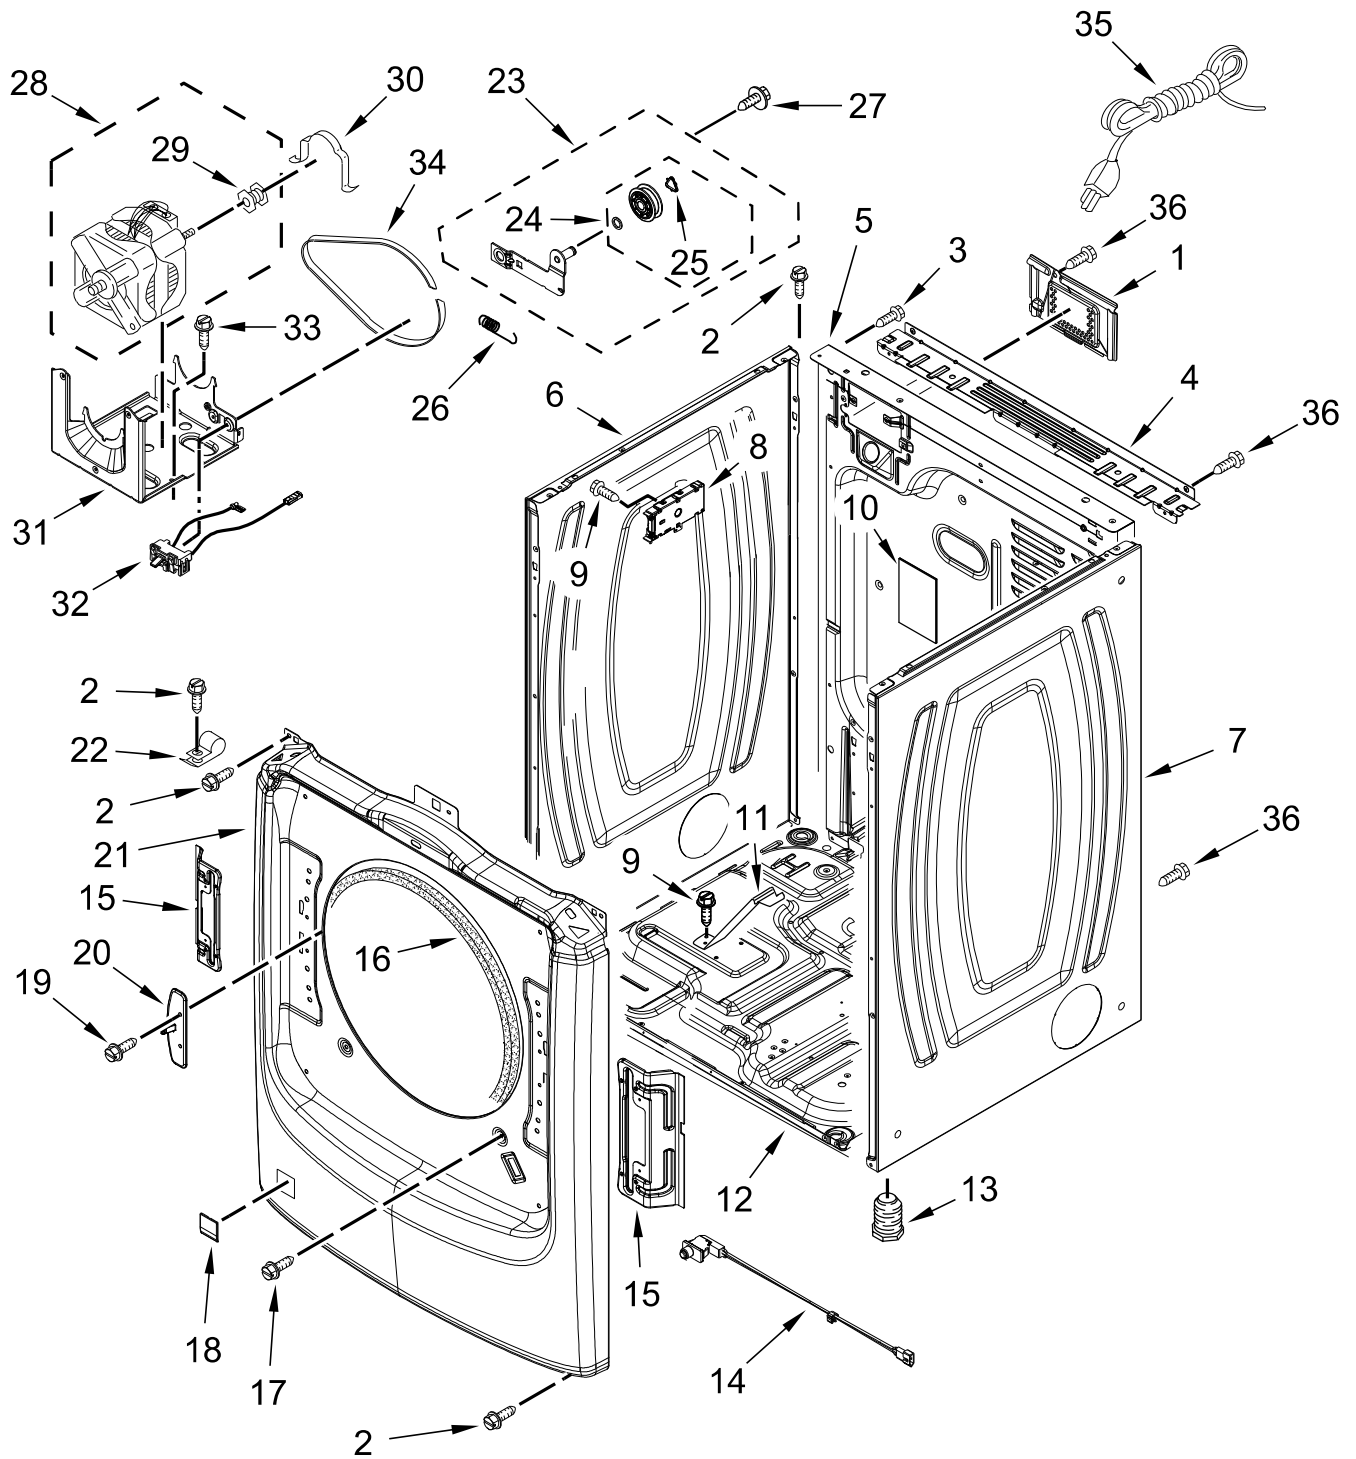

CABINET PARTS

CABINET PARTS

<u>Illus.</u> <u>No.</u>	<u>Part No.</u>	<u>Description</u>	<u>Illus.</u> <u>No.</u>	<u>Part No.</u>	<u>Description</u>	<u>Illus.</u> <u>No.</u>	<u>Part No.</u>	<u>Description</u>
1	8317339	Cover, Terminal Block	14	W11307535	Assembly, Door Switch	30	W10121316	Clamp, Motor Mount
2	3390647	Screw	15	W11715541	Bracket, Hinge	31	W11404905	Bracket, Motor Mounting
3	W10773242	Screw	16	3387242	Seal, Front Panel	32	W10774832	Switch, Broken Belt
4	W10208382	Bracket, Rear	17	3357011	Screw	33	343641	Screw
5	W10487431	Panel, Rear	18		Plug, Front Panel	34	W11575710	Belt, Drive
6		Panel, Side (Left)		8564457	White	35	W11308561	Cord, Power
	W11177568	White	19	W10288126	Screw	36	489463	Screw
7		Panel, Side (Right)	20	W11126752	Strike, Door			DRYER EXHAUST KIT NOT INCLUDED
	W11177569	White	21		Panel, Front			
8	W11707355	Appliance Control Unit (ACU)		W11714853	White		W10323246	Kit, 4-Way Vent
9	693995	Screw	22	3978776	Bracket, Gas Pipe			
10	W10504381	Pad, Foam	23	W10547287	Assembly, Idler			
11	8529757	Bracket, Burner	24	W10468057	Assembly, Pulley			
12	8565046	Base, Cabinet	25	W10512946	Washer, Tri Ring			
13	3392100	Foot, Dryer	26	W10446781	Spring, Idler			
	279810	Foot, Optional (Extended Length Package Of 2) (Not Included)	27	3389420	Screw			
			28	W11322192	Assembly, Motor			
			29	8066184	Pulley, Motor