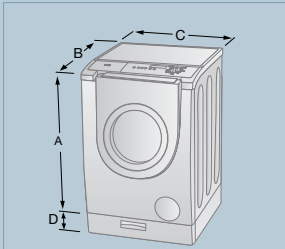

## Washer Dimensions

A	36-15/16"
B	31-9/16"
C	27"
D	8"

The Siemens washer is Energy Star certified.