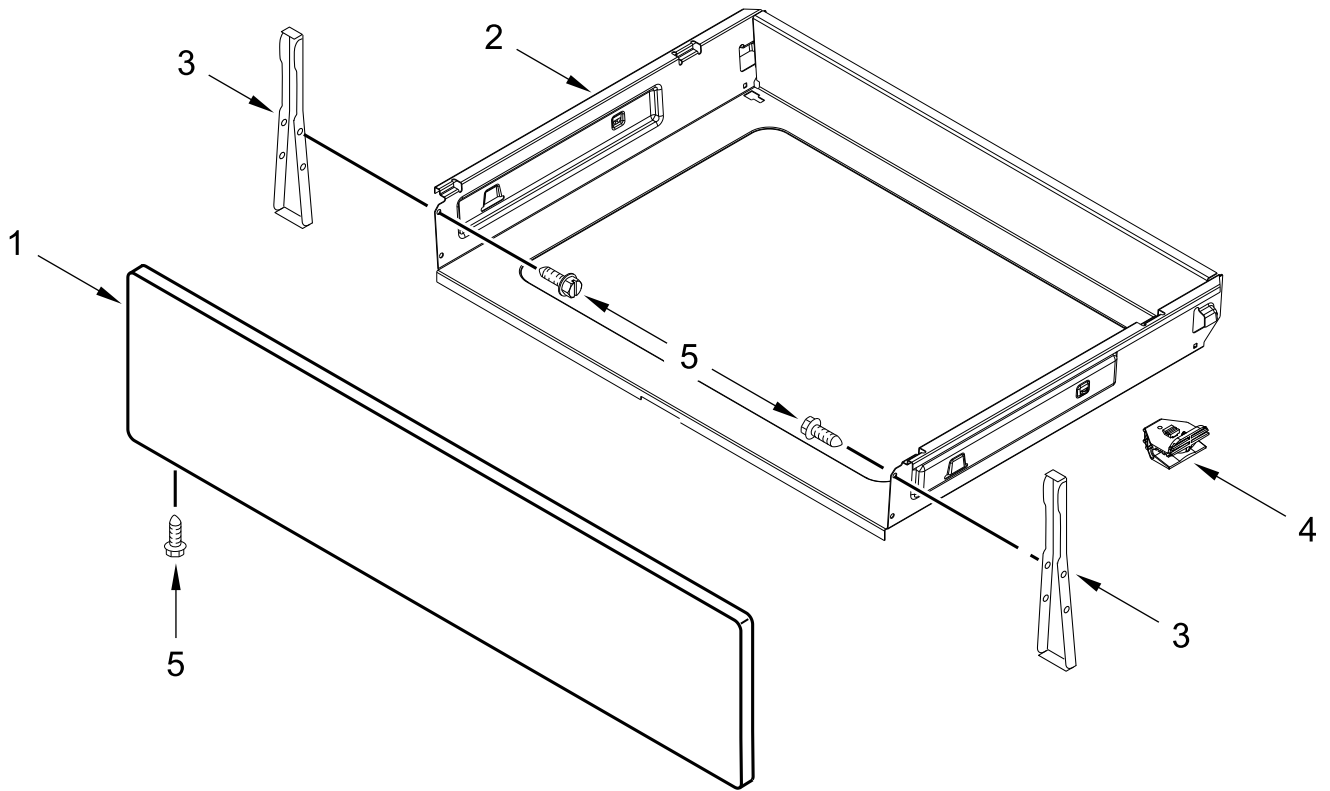

DOOR PARTS

<u>Illus.</u> <u>No.</u>	<u>Part No.</u>	<u>Description</u>	<u>Illus.</u> <u>No.</u>	<u>Part No.</u>	<u>Description</u>	<u>Illus.</u> <u>No.</u>	<u>Part No.</u>	<u>Description</u>
1		Trim, Top (Includes Standoff)	10	W10299224	Hinge, Active (With Spring)	18		Trim, Lower
	W11241393	Stainless	11		Glass, Outer Door		8523177	Black
2		Door Handle		W10884159	Black			
	W11249084	Stainless	12		Trim, Door			
3	W10480830	Screw		W10746436	Black (Left)			
4	9761344	Liner, Door		W10746435	Black (Right)			
5	W10031790	Screw	13	W10327235	Screw			
6	W11044424	Glass, Inner	14	W10544179	Strap, Door			
7	W10316950	Frame, Glass	15	W10299227	Hinge, Door (Passive)			
8	W10278991	Insulation, Door Strip	16	W10884775	Nameplate			
9	9761357	Retainer, Insulation	17	W10200660	Screw			

DRAWER PARTS