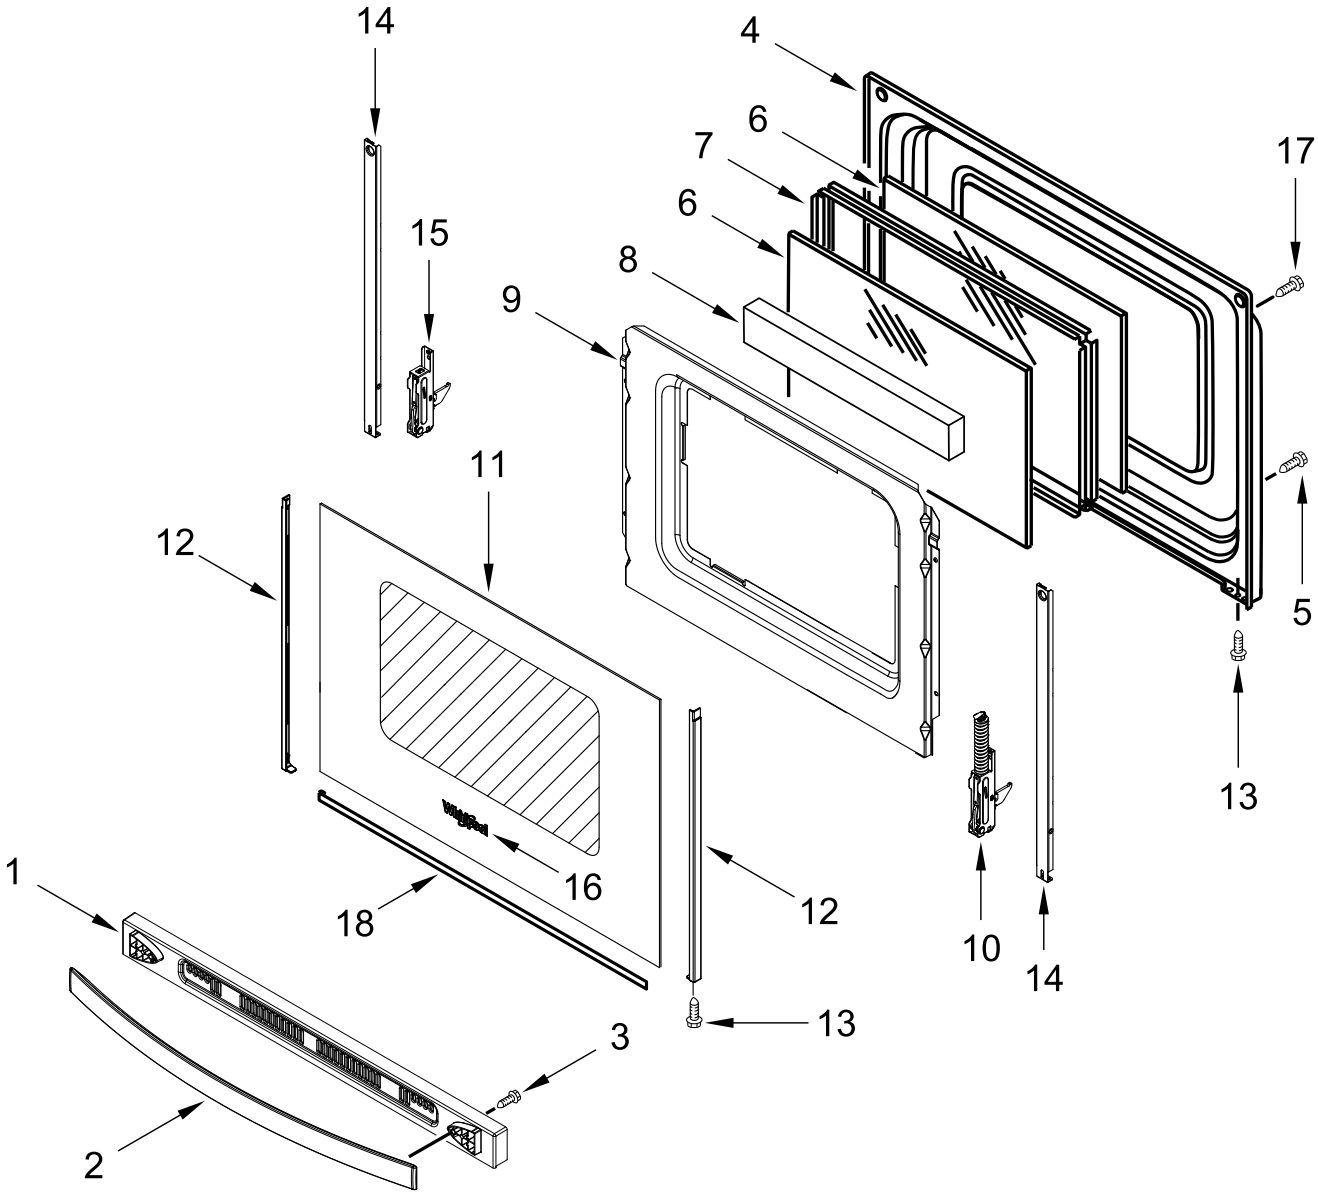

DOOR PARTS

DOOR PARTS

<u>Illus.</u> <u>No.</u>	<u>Part No.</u>	<u>Description</u>	<u>Illus.</u> <u>No.</u>	<u>Part No.</u>	<u>Description</u>	<u>Illus.</u> <u>No.</u>	<u>Part No.</u>	<u>Description</u>
1		Trim, Top (Includes Standoff)	10	W10299224	Hinge, Active (With Spring)	18		Trim, Lower
	W11241393	Stainless	11		Glass, Outer Door		8523177	Black
2		Door Handle		W10884159	Black			
	W11249084	Stainless	12		Trim, Door			
3	W10480830	Screw		W10746436	Black (Left)			
4	9761344	Liner, Door		W10746435	Black (Right)			
5	W10031790	Screw	13	W10327235	Screw			
6	W11044424	Glass, Inner	14	W10544179	Strap, Door			
7	W10316950	Frame, Glass	15	W10299227	Hinge, Door (Passive)			
8	W10278991	Insulation, Door Strip	16	W10884775	Nameplate			
9	9761357	Retainer, Insulation	17	W10200660	Screw