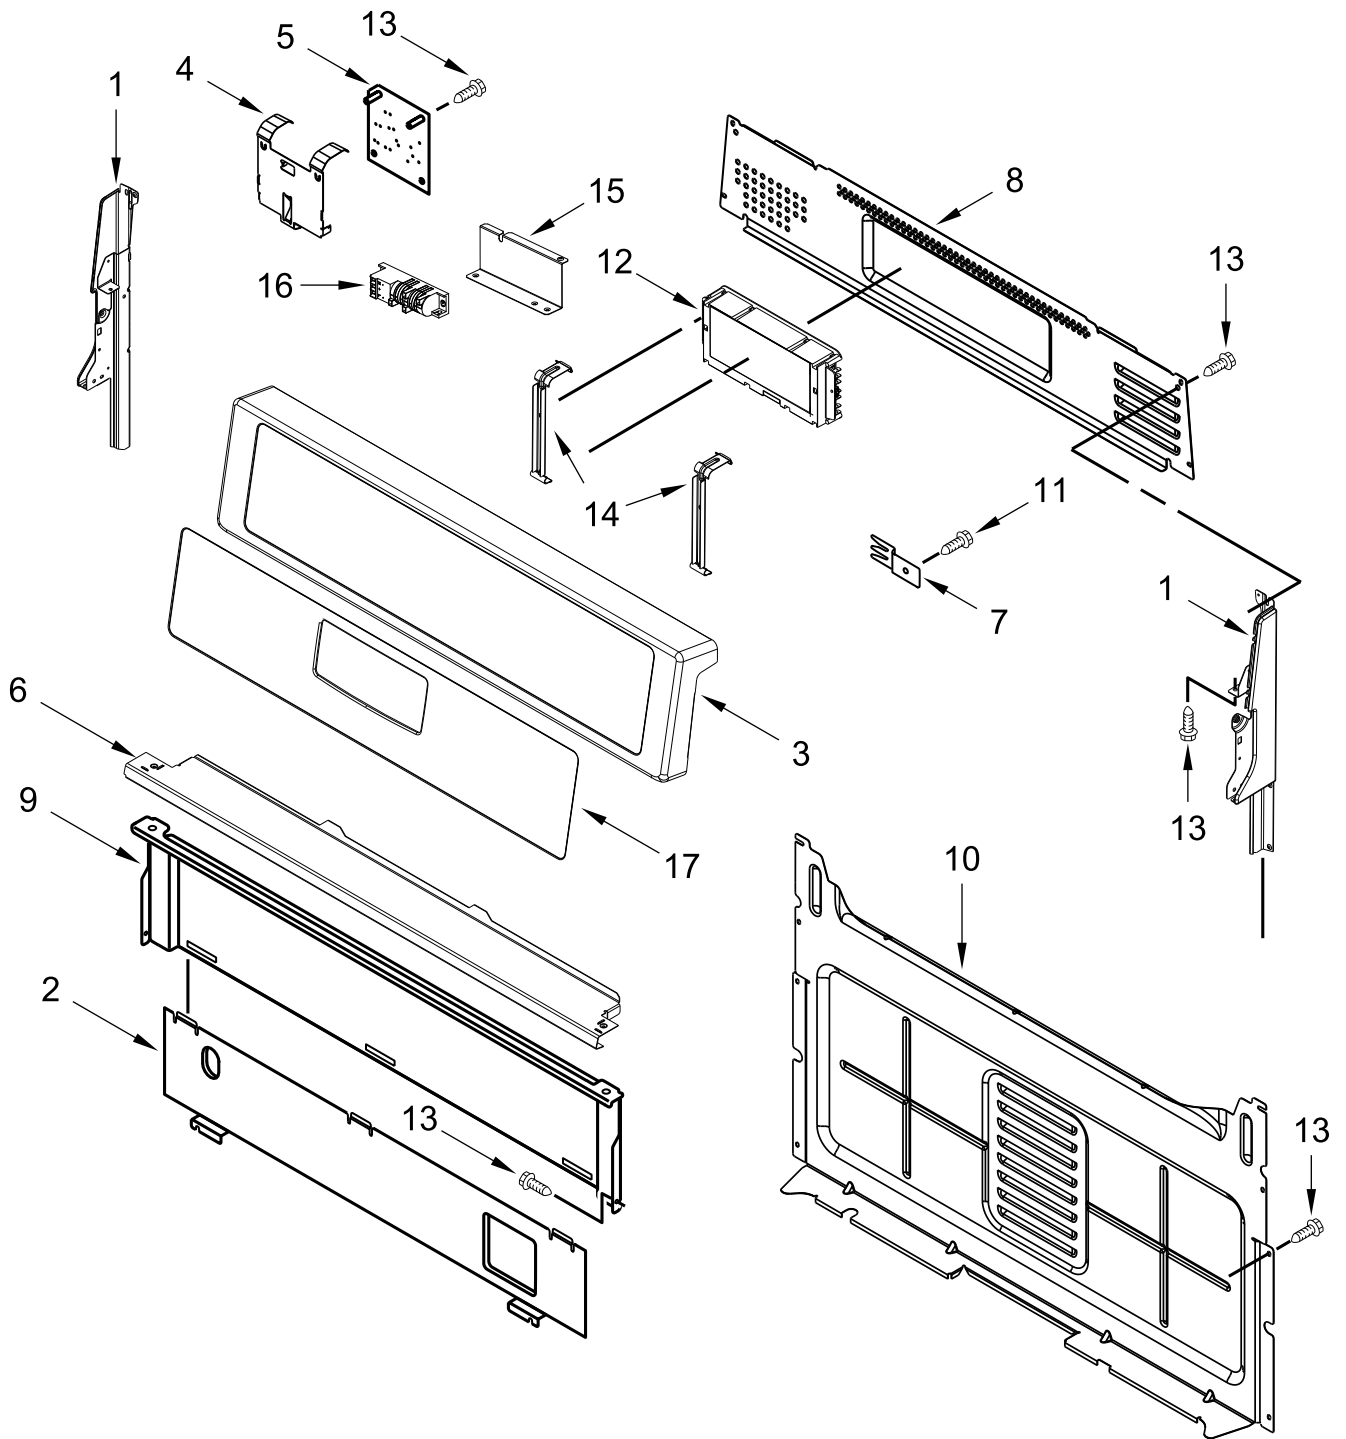

30" GAS FREESTANDING SELF CLEAN RANGE

MODELS:

WFG515S0JS0 (Stainless)

COOKTOP PARTS

COOKTOP PARTS

<u>Illus. No.</u>	<u>Part No.</u>	<u>Description</u>	<u>Illus. No.</u>	<u>Part No.</u>	<u>Description</u>	<u>Illus. No.</u>	<u>Part No.</u>	<u>Description</u>
1		Literature Parts	5		Panel, Manifold	13	8273062	Screw
	W11333091	Instructions, Installation		W11089575	Black			FOLLOWING PARTS NOT ILLUSTRATED
	W11333075	Guide, Use and Care	6		Knob, Control	W10797422		Harness, Main
	W11351202	Sheet, Tech		W11023140	Black	W10753750		Harness, Bake/Broil
	W11352106	Diagram, Wiring	7		Kit, Grate (Set of 2)	W10809927		Harness, Cooktop
2		Kit, Burner Cap (Set of 4)	8	3400701	Screw	W10334923		Clip, Gas Wiring
	W10183375	Black	9	3196557	Screw	3196520		Clip, Wire
3	W10515455	Assembly, Burner (17.5K)	10	W10306542	Bracket, Anti-Tip	3196896		Clip, Wire
		(Left Front & Right Front)	11	7101P485-60	Screw, Anti-Tip Kit	313438		Clip, Harness
	W10515454	Assembly, Burner (9.5K)	12	W11194809	Electrode (Left Front, Left Rear, Right Front)			
		(Left Rear)		W10515459	Electrode (Right Rear)			
	W10515453	Assembly, Burner (6K)						
		(Right Rear)						
4		Cooktop						
	W10366732	Black						

CONTROL PANEL PARTS

CONTROL PANEL PARTS

<u>Illus.</u> <u>No.</u>	<u>Part No.</u>	<u>Description</u>	<u>Illus.</u> <u>No.</u>	<u>Part No.</u>	<u>Description</u>	<u>Illus.</u> <u>No.</u>	<u>Part No.</u>	<u>Description</u>
1		Endcap	7	8523412	Bracket, Rear Cooktop	15	W10797001	Bracket, Ignitor
	W11130372	Black (Left)	8	W10198745	Cover, Upper	16	W10110488	Module, Spark
	W11130379	Black (Right)	9	W10192841	Shield, Heat	17		Console Overlay
2	8053505	Shield, Heat	10	W10184370	Cover, Back		W11343212	Stainless
3		Panel, Control	11	3196169	Screw			
	W11156375	Black	12		Control, Range (LCC190)			
4	W10762981	Bracket, Mounting		W11342925	Black			
5	W10920631	Module, Spark DSI	13	3196178	Screw			
6	W10516123	Bracket, Console Mounting	14	W10695491	Bracket, Control			