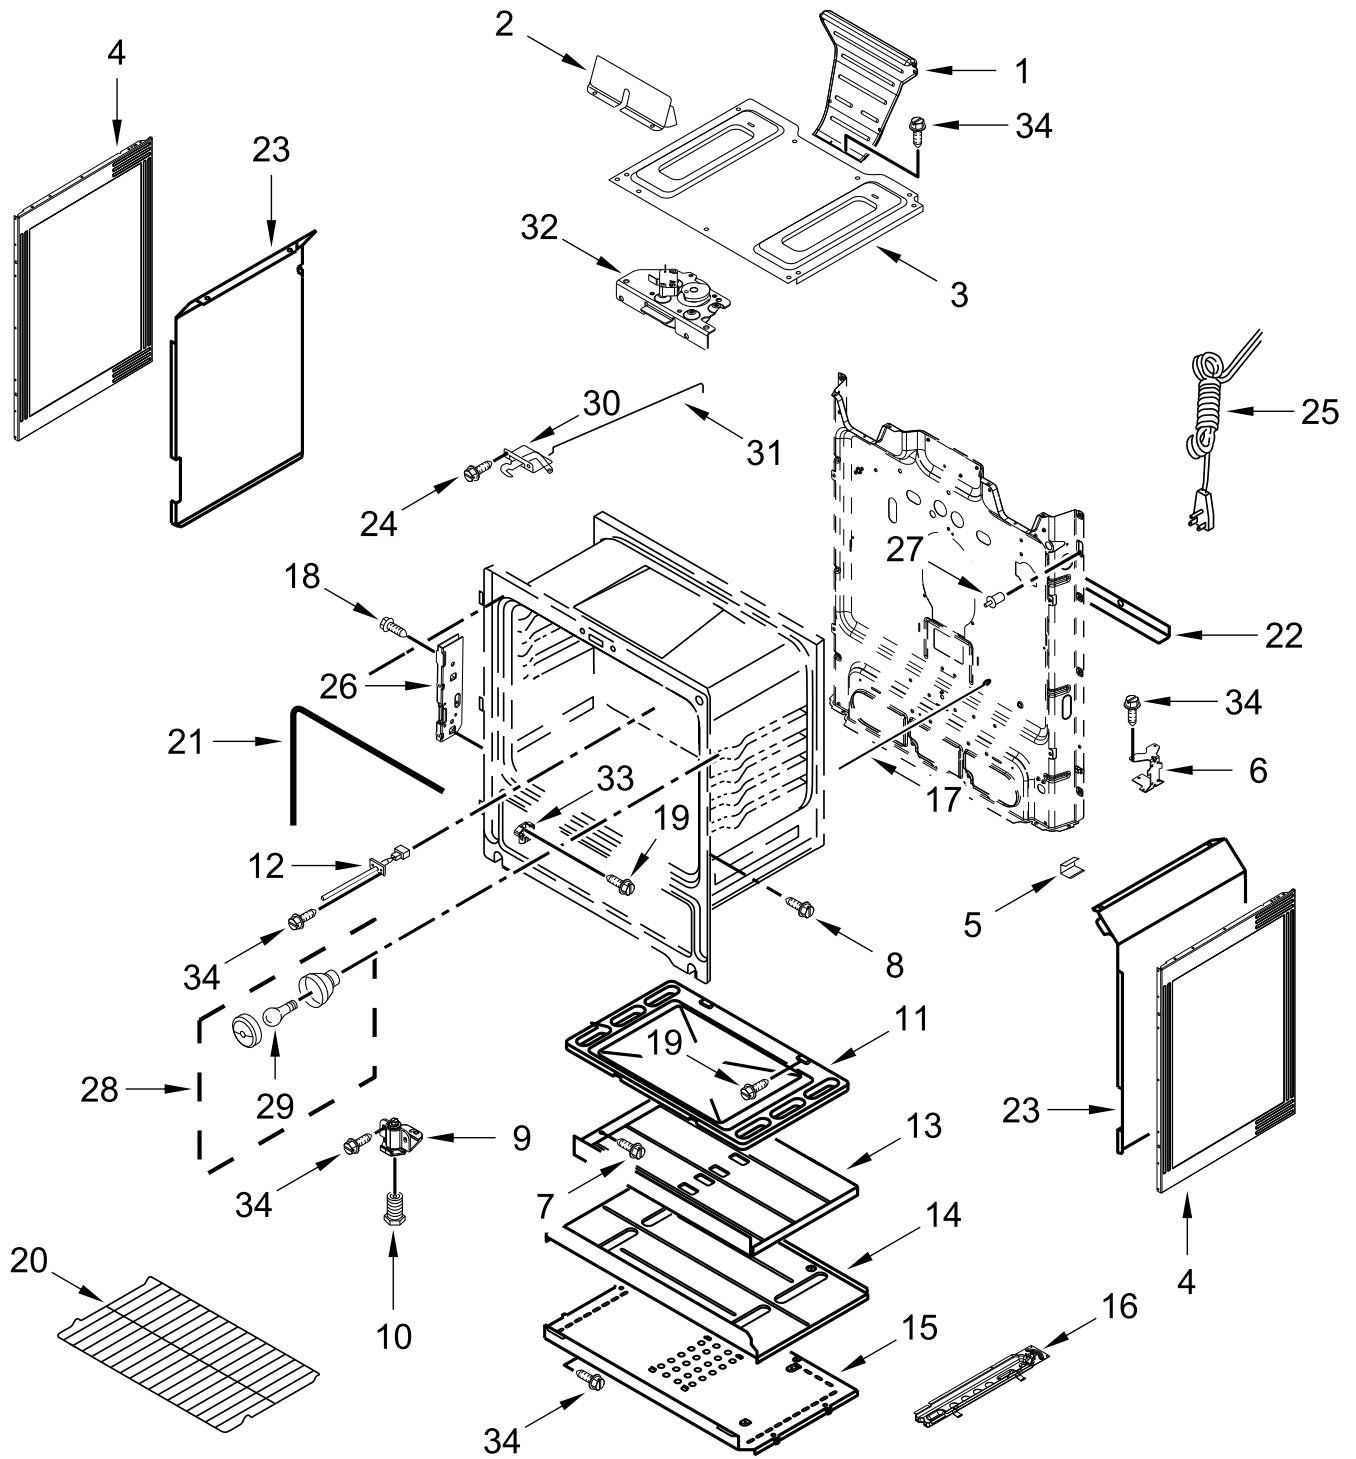

CHASSIS PARTS

CHASSIS PARTS

<u>Illus. No.</u>	<u>Part No.</u>	<u>Description</u>	<u>Illus. No.</u>	<u>Part No.</u>	<u>Description</u>	<u>Illus. No.</u>	<u>Part No.</u>	<u>Description</u>
1	W10153186	Box, Flue	15	8053968	Shield, Lower	26	W10289077	Receiver, Hinge
2	8272747	Shield, Flue	16	W10390008	Assembly, Base Rail (Left)	27	W10627802	Switch, Door
3	8273036	Box-Burner, Gas Sealed		W10390007	Assembly, Base Rail (Right)	28	W11175594	Assembly, Light
4		Panel, Side				29	W10571723	Bulb, Halogen 40 Watts
	W10162245	Black	17	9757239	Rod, Door Switch	30	9761013	Assembly, Door Latch (Front)
5	W10137382	Clip, Panel	18	W10031780	Screw			
6	8523249	Bracket, Manifold	19	3400080	Screw	31	W10078370	Rod, Push Latch
7	W10362924	Screw	20	W10268578	Rack, Oven	32	W10107820	Assembly, Door Latch (Rear)
8	3196560	Screw	21	W10658354	Seal, Door			
9	W10341186	Assembly, Front Foot	22	W10435470	Brace, Main Back	33	W10674705	Glide, Drawer Front
10	W10058460	Foot, Leveling	23	9761449	Retainer, Insulation (Left)	34	3196178	Screw
11	3195097	Bottom, Oven		9761448	Retainer, Insulation (Right)			FOLLOWING PARTS NOT ILLUSTRATED
12	W10586204	Sensor					8524099	Insulation, Wrap
13	8053967	Baffle, Burner Oven	24	3196560	Screw		W10180437	Insulation, Back
14	8053969	Shield, Heat	25	W10624590	Cord, Power