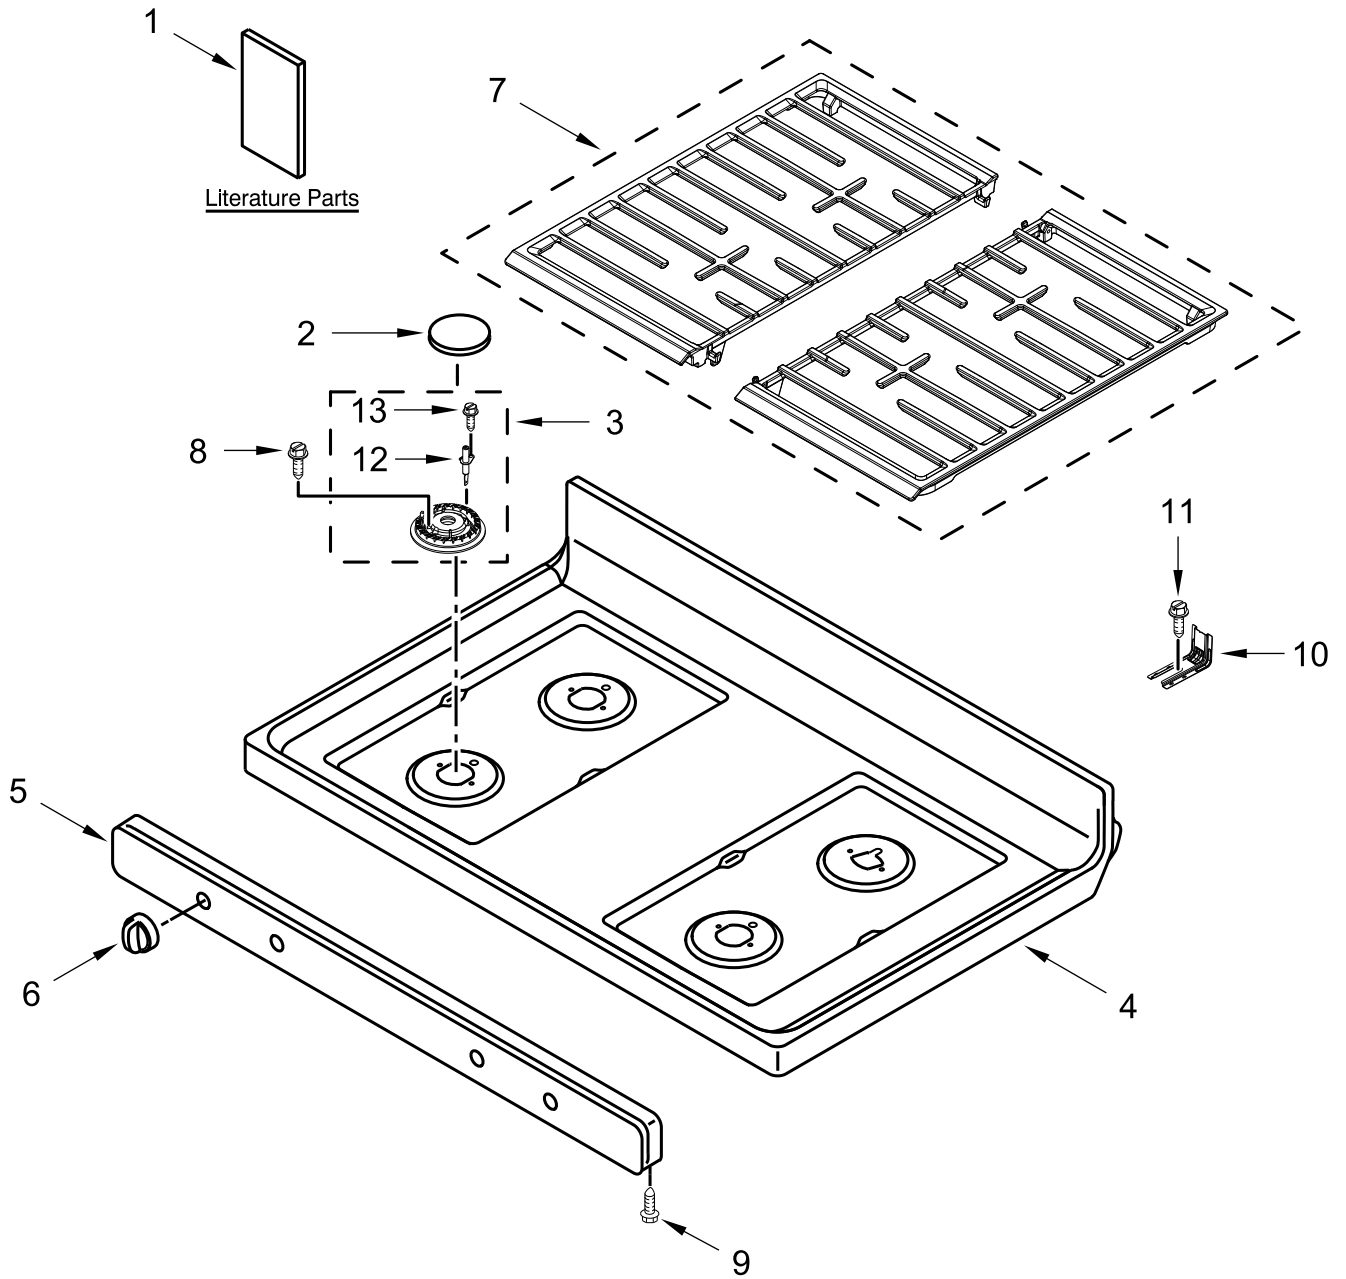

30" GAS FREESTANDING SELF CLEAN RANGE

MODELS:

WFG515S0JS0 (Stainless)

COOKTOP PARTS

COOKTOP PARTS

<u>Illus. No.</u>	<u>Part No.</u>	<u>Description</u>	<u>Illus. No.</u>	<u>Part No.</u>	<u>Description</u>	<u>Illus. No.</u>	<u>Part No.</u>	<u>Description</u>
1		Literature Parts	5		Panel, Manifold	13	8273062	Screw
	W11333091	Instructions, Installation		W11089575	Black			FOLLOWING PARTS NOT ILLUSTRATED
	W11333075	Guide, Use and Care	6		Knob, Control	W10797422		Harness, Main
	W11351202	Sheet, Tech		W11023140	Black	W10753750		Harness, Bake/Broil
	W11352106	Diagram, Wiring	7		Kit, Grate (Set of 2)	W10809927		Harness, Cooktop
2		Kit, Burner Cap (Set of 4)	8	3400701	Screw	W10334923		Clip, Gas Wiring
	W10183375	Black	9	3196557	Screw	3196520		Clip, Wire
3	W10515455	Assembly, Burner (17.5K)	10	W10306542	Bracket, Anti-Tip	3196896		Clip, Wire
		(Left Front & Right Front)	11	7101P485-60	Screw, Anti-Tip Kit	313438		Clip, Harness
	W10515454	Assembly, Burner (9.5K)	12	W11194809	Electrode (Left Front, Left Rear, Right Front)			
		(Left Rear)		W10515459	Electrode (Right Rear)			
	W10515453	Assembly, Burner (6K)						
		(Right Rear)						
4		Cooktop						
	W10366732	Black						

CONTROL PANEL PARTS

CONTROL PANEL PARTS

<u>Illus.</u> <u>No.</u>	<u>Part No.</u>	<u>Description</u>	<u>Illus.</u> <u>No.</u>	<u>Part No.</u>	<u>Description</u>	<u>Illus.</u> <u>No.</u>	<u>Part No.</u>	<u>Description</u>
1		Endcap	7	8523412	Bracket, Rear Cooktop	15	W10797001	Bracket, Ignitor
	W11130372	Black (Left)	8	W10198745	Cover, Upper	16	W10110488	Module, Spark
	W11130379	Black (Right)	9	W10192841	Shield, Heat	17		Console Overlay
2	8053505	Shield, Heat	10	W10184370	Cover, Back		W11343212	Stainless
3		Panel, Control	11	3196169	Screw			
	W11156375	Black	12		Control, Range (LCC190)			
4	W10762981	Bracket, Mounting		W11342925	Black			
5	W10920631	Module, Spark DSI	13	3196178	Screw			
6	W10516123	Bracket, Console Mounting	14	W10695491	Bracket, Control			