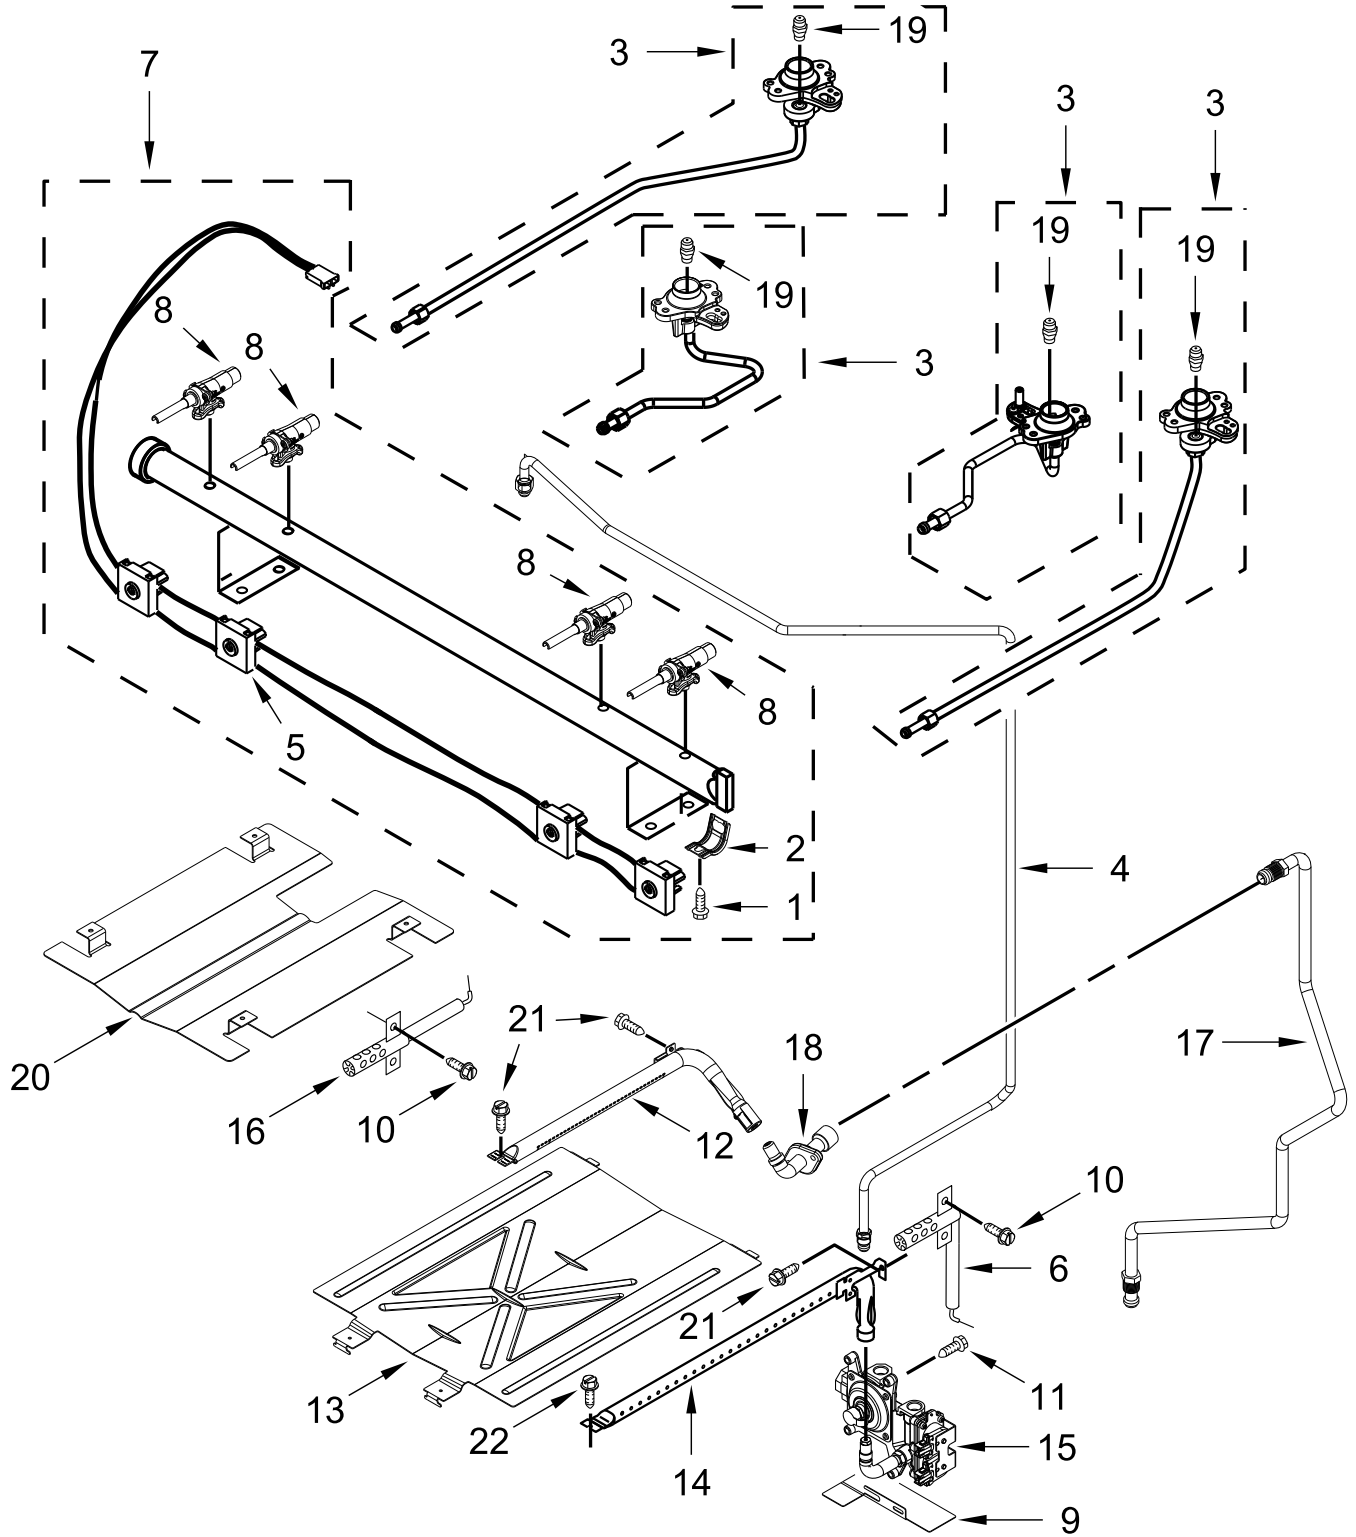

MANIFOLD PARTS

MANIFOLD PARTS

<u>Illus. No.</u>	<u>Part No.</u>	<u>Description</u>	<u>Illus. No.</u>	<u>Part No.</u>	<u>Description</u>	<u>Illus. No.</u>	<u>Part No.</u>	<u>Description</u>
1	W10295997	Screw, Valve	8	W10279615	Valve, Gas (Left Front and Right Front)	19	W10347414	Orifice (15K) (Left Front and Right Front)
2	W10295996	Bracket, Saddle Valve		W10279614	Valve, Gas (Left Rear)		W10170508	Orifice, Natural (9.5K) (Left Rear)
3	W10473936	Assembly, Orifice Holder (15K) (Left Front)		W10247744	Valve, Gas (Right Rear)		W10170506	Orifice, Natural (5K) (Right Rear)
	W10473932	Assembly, Orifice Holder (9.5K) (Left Rear)	9	W10224921	Bracket, Aegis	20	W10137062	Spreader, Flame (Broiler)
	W10474166	Assembly, Orifice Holder (15K) (Right Front)	10	3196385	Screw	21	3196265	Screw
	W10474162	Assembly, Orifice Holder (5K) (Right Rear)	11	3400016	Screw	22	W10362924	Screw FOLLOWING PARTS NOT ILLUSTRATED
4	W10215439	Tubing (Manifold to Regulator)	12	8054078	Burner, Broiler		W10170534	Kit, LP Conversion
5	W10812380	Harness, Switch	13	W10184491	Spreader, Flame (Oven)		W10566537	Kit, LP Bake and Broil
6	9758079	Electrode, Bake	14	9758078	Burner, Bake		W10400495	Orifice, LP Bake
7	W10812382	Assembly, Manifold	15	W10602001	Regulator		W10465080	Orifice, LP Broil
			16	W10333842	Electrode, Broil			
			17	W10420040	Tube, Broiler Supply			
			18	W10592836	Fitting, Broiler