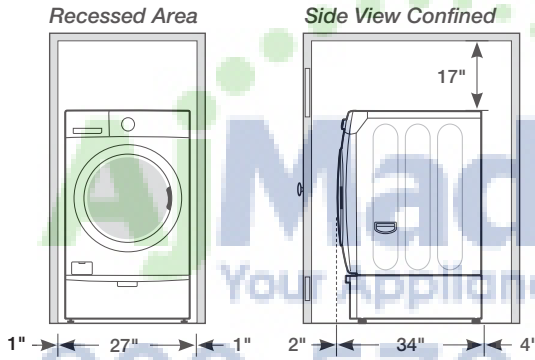

WF501ANW

4.3 cu. ft. VRT Plus™ Front Load Washer

Installation Options:

Installing your washer

1. Alcove or closet installation

Minimum clearances for closets and alcove:

- Sides - 1 In.(2.5 cm)
 - Top - 17 In.(43.2 cm)
 - Rear - 4 In. (10.2 cm)
 - Closet Front - 2 In. (5.1 cm)
- If the washer and dryer are installed together, the closet front must have at least a 72 in² (465cm²) unobstructed air opening. Your washer alone does not require a specific air opening.