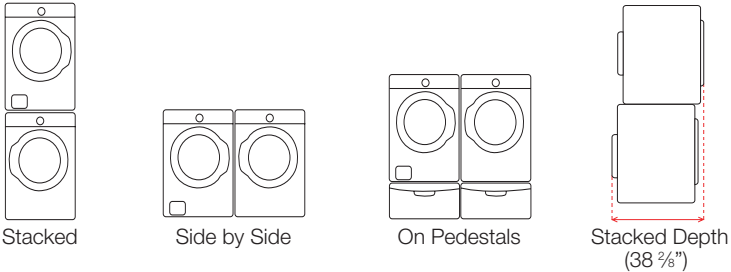

WF501ANW

4.3 cu. ft. VRT Plus™ Front Load Washer

Installation Options:

Installing your washer

1. Alcove or closet installation

Minimum clearances for closets and alcove:

- Sides - 1 In.(2.5 cm)
 - Top - 17 In.(43.2 cm)
 - Rear - 4 In. (10.2 cm)
 - Closet Front - 2 In. (5.1 cm)
- If the washer and dryer are installed together, the closet front must have at least a 72 in² (465cm²) unobstructed air opening. Your washer alone does not require a specific air opening.