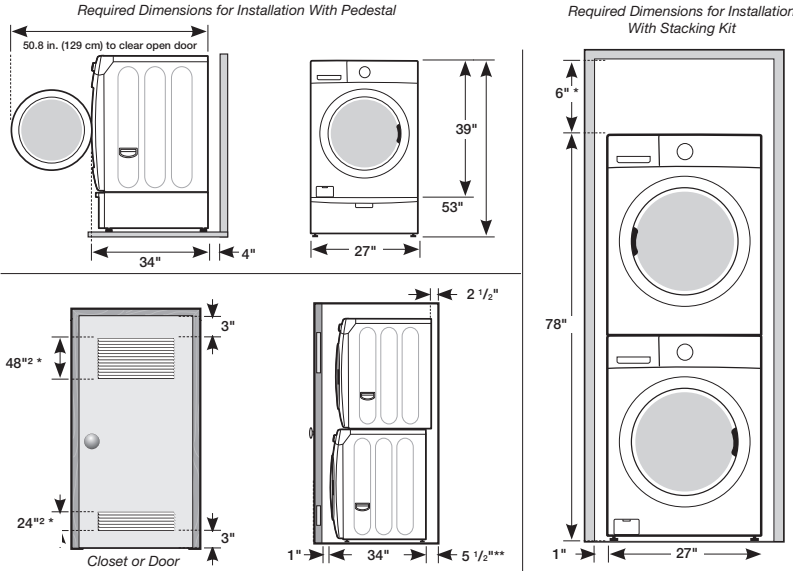

2. With optional pedestal base or stacking kit

* Required spacing   ** External exhaust elbow requires additional space.

Fabric Care

13 Preset Wash Cycles

Eco Cold Wash, Normal, Heavy Duty, Permanent Press, Sanitize, Bedding, Deep Clean, Stain Away, Active Wear, Delicates / Hand Wash, Wool, Quick Wash, Rinse and Spin

7 Options

PureCycle™, Delay Start-Up to 24 Hours, My Cycle, Pre Wash, Extra Rinse, Extended Spin, Intensive wash

5 Temperature Settings

Extra Hot / Cold, Hot / Cold, Eco Warm / Cold, Warm / Cold, Cold / Cold

5 Spin Speeds

Extra High, High, Medium, Low, No Spin

5 Soil Levels

Heavy, ▲, Normal, ▼, Light

2 Signal Sound Levels:

On, Off

Accessories:

- Stacking Kit: SK-5A
- Pedestal: WE357A0W

Warranty

- One (1) Year All Parts and Labor
- Two (2) Years Control Board
- Three (3) Years Stainless Steel Tub
- Ten (10) Years Motor

Product Dimensions + Weight

Dimensions: (WxHxD) 27" x 39" x 34"
Weight: 242.3 lbs / 110 kg

Shipping Dimensions + Weight

Dimensions: (WxHxD) 29 3/4" x 42 7/8" x 35 3/4"
Weight: 262.1 lbs / 119 kg

Color	Model #	UPC Code
Neat White	WF501ANW	036725570214

Matching Dryer (Electric/Gas)

Neat White	DV501AEW	036725570221
Neat White	DV501AGW	036725570238

*4.29 cu. ft. measured as per Department of Energy
Actual color may vary. Design, specifications, and color availability are subject to change without notice. Non-metric weights and measurements are approximate.
©2011 Samsung Electronics America, Inc. 85 Challenger Road Ridgefield Park, NJ 07660. Tel: 800-SAMSUNG www.samsung.com. Samsung is a registered trademark of Samsung Electronics Co. Ltd.