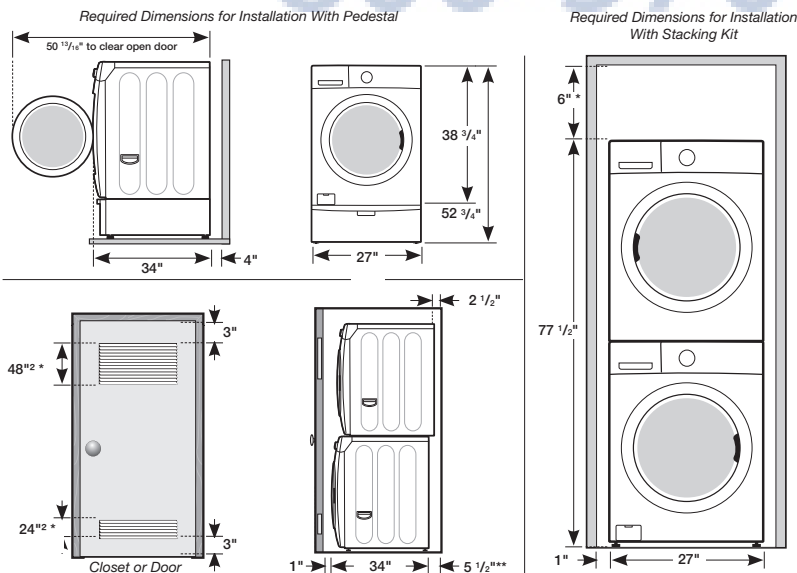

2. With optional pedestal base or stacking kit

* Required spacing   ** External exhaust elbow requires additional space.

Fabric Care

15 Preset Wash Cycles (all cycles use PowerFoam™ technology with the exception of Rinse and Spin)

Eco Cold Wash, Normal, Heavy Duty, Permanent Press, Sanitize, BeddingPlus, Deep Steam, Stain Away, Active Wear, Delicates / Hand Wash, Wool, Quick Wash, Rinse and Spin, Spin Only, PureCycle™

12 Options

Steam, Delay Start-Up to 24 Hours, My Cycle, Pre Wash, Extra Rinse, Extended Spin, Signal On/Off button, Garment +, Drum Light, Child Lock, Smart Control, Smart Care

5 Temperature Settings

Extra Hot / Cold, Hot / Cold, Eco Warm / Cold, Warm / Cold, Cold / Cold

5 Spin Speeds

Extra High, High, Medium, Low, No Spin

5 Soil Levels

Heavy, ▲, Normal, ▼, Light

2 Signal Sound Levels:

On, Off

Accessories:

- Stacking Kit: SK-5A
- Pedestal: WE357A0C, WE357A0W

Warranty

- One (1) Year All Parts and Labor
- Two (2) Years Control Board
- Three (3) Years Stainless Steel Tub
- Ten (10) Years Motor

Product Dimensions + Weight

Dimensions: (WxHxD) 27" x 38 3/4" x 34"
Weight: 231.3 lbs / 105 kg

Shipping Dimensions + Weight

Dimensions: (WxHxD) 29 3/8" x 41 3/4" x 35 1/4"
Weight: 242.3 lbs / 110 kg

Color	Model #	UPC Code
Neat White	WF455ARGSWR	036725570580
Onyx	WF455ARGSGR	036725570801

Matching Dryer (Electric/Gas)

Neat White	DV455EVGSWR	036725570597
Neat White	DV455GVGSWR	036725570795
Onyx	DV455EVGSGR	036725570818
Onyx	DV455GVGSGR	036725570825

* 4.29 cu. ft. measured as per Department of Energy

Actual color may vary. Design, specifications, and color availability are subject to change without notice. Non-metric weights and measurements are approximate.

©2012 Samsung Electronics America, Inc. 85 Challenger Road Ridgefield Park, NJ 07660. Tel: 800-SAMSUNG www.samsung.com. Samsung is a registered trademark of Samsung Electronics Co. Ltd.