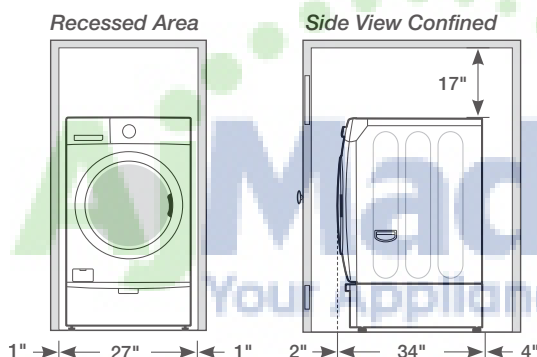

WF455ARGSGR

4.5 cu. ft. SpeedSpray + Smart Control Front Load Washer

Installation Options:

Installing your washer

1. Alcove or closet installation

Minimum clearances for closets and alcove:

- Sides - 1 in. (2.5 cm)
- Top - 17 in. (43.2 cm)
- Rear - 4 in. (10.2 cm)
- Closet Front - 2 in. (5.1 cm)

If the washer and dryer are installed together, the closet front must have at least a 72 in² (465cm²) unobstructed air opening. Your washer alone does not require a specific air opening.