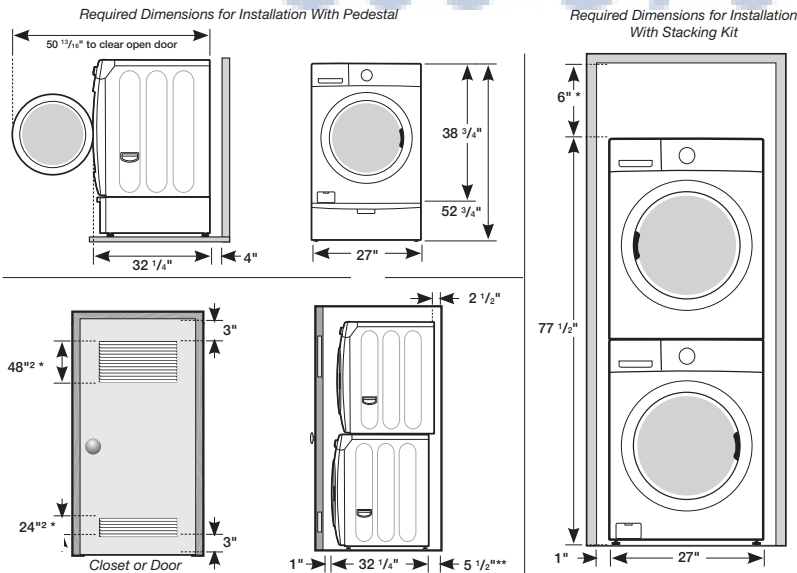

2. With optional pedestal base or stacking kit

* Required spacing   ** External exhaust elbow requires additional space.

Fabric Care

15 Preset Wash Cycles (all cycles use PowerFoam™ technology with the exception of Rinse and Spin)

Normal, Heavy Duty, Permanent Press, Sanitize, Deep Steam, Stain Away, eco Cold, BeddingPlus, Wool, PureCycle, Active Wear, Delicates/Handwash, Quick Wash, Rinse and Spin, Spin Only

9 Options

Steam, Delay Start-Up to 24 Hours, My Cycle, Pre Wash, Extra Rinse, Extended Spin, Smart Care, Garment+, Child Lock

5 Temperature Settings

Extra Hot / Cold, Hot / Cold, Eco Warm / Cold, Warm / Cold, Cold / Cold

5 Spin Speeds

Extra High, High, Medium, Low, No Spin

5 Soil Levels

Heavy, ▲, Normal, ▼, Light

5 Signal Sound Levels:

Louder, ▲, Soft, ▼, Off

Accessories:

Stacking Kit: SK-5A

Pedestal: WE357A0P, WE357A0W

Warranty

- One (1) Year All Parts and Labor
- Two (2) Years Control Board
- Three (3) Years Stainless Steel Tub
- Ten (10) Years Motor

Product Dimensions + Weight

Dimensions: (WxHxD) 27" x 38 3/4" x 32 1/4"
Weight: 193.8 lbs / 88 kg

Shipping Dimensions + Weight

Dimensions: (WxHxD) 29 3/8" x 41 1/4" x 33 1/4"
Weight: 202.6 lbs / 92 kg

Color	Model #	UPC Code
Neat White	WF405ATPAWR	036725590496
Platinum	WF405ATPASU	036725590489

Matching Dryer (Electric/Gas)

Neat White	DV405ETPAWR	036725570658
Neat White	DV405GTPAWR	036725570641
Platinum	DV405ETPASU	036725590533
Platinum	DV405GTPASU	036725590540

* 4.29 cu. ft. measured as per Department of Energy

Actual color may vary. Design, specifications, and color availability are subject to change without notice. Non-metric weights and measurements are approximate.

©2012 Samsung Electronics America, Inc. 85 Challenger Road Ridgefield Park, NJ 07660. Tel: 800-SAMSUNG www.samsung.com. Samsung is a registered trademark of Samsung Electronics Co. Ltd.