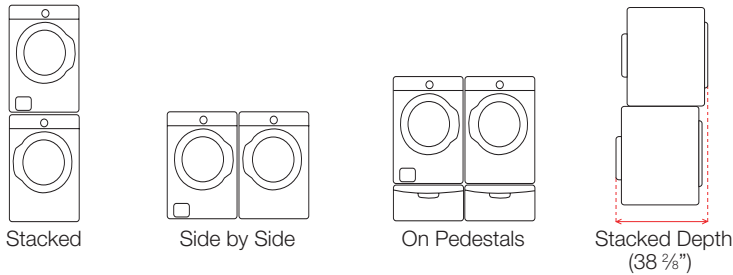

WF405ATPASU

4.0 cu. ft. VRT™ Steam & PowerFoam™ Front Load Washer

Installation Options:

Installing your washer

1. Alcove or closet installation

Minimum clearances for closets and alcove:

- Sides - 1 in. (2.5 cm)
- Top - 17 in. (43.2 cm)
- Rear - 4 in. (10.2 cm)
- Closet Front - 2 in. (5.1 cm)

If the washer and dryer are installed together, the closet front must have at least a 72 in² (465cm²) unobstructed air opening. Your washer alone does not require a specific air opening.