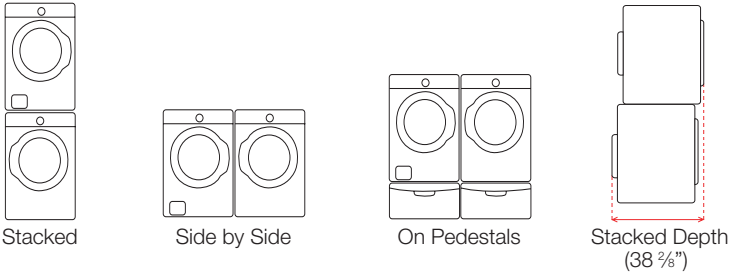

WF231ANW

3.5 cu. ft. High Efficiency VRT™ Front Load Washer

Installation Options:

Installing your washer

1. Alcove or closet installation

Minimum clearances for closets and alcove:

- Sides - 1 in. (2.5 cm)
- Top - 17 in. (43.2 cm)
- Rear - 4 in. (10.2 cm)
- Closet Front - 2 in. (5.1 cm)

If the washer and dryer are installed together, the closet front must have at least a 72 in² (465cm²) unobstructed air opening. Your washer alone does not require a specific air opening.