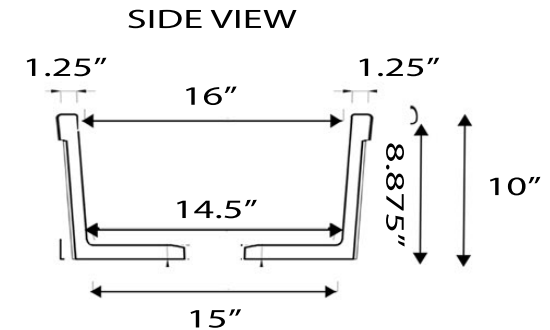

## Premium Fireclay Undermount Kitchen Sink

MODEL:  
**Wellfleet-3419W**

Overall Dimensions	Interior Bowl	Exterior Height	Bowl Depth	Drain Dimensions
34.25" x 18.5" x 10"	30.5" x 16" Top of bowl	10"	8.875"	3.5" Opening

### Please Be Advised

- (Nominal Dimensions\*) Actual Dimensions may vary by 1/4"
- Template Not included- use sink as rough-in guide
- Installation Type: Undermount OR Drop-In
- Mounting hardware not included - Professional Installation Only

## Premium Fireclay Undermount Kitchen Sink

MODEL:  
**Wellfleet-3419MatteBlack**

Overall Dimensions	Interior Bowl	Exterior Height	Bowl Depth	Drain Dimensions
34.25" x 18.5" x 10"	30.5" x 16" Top of bowl	10"	8.875"	3.5" Opening