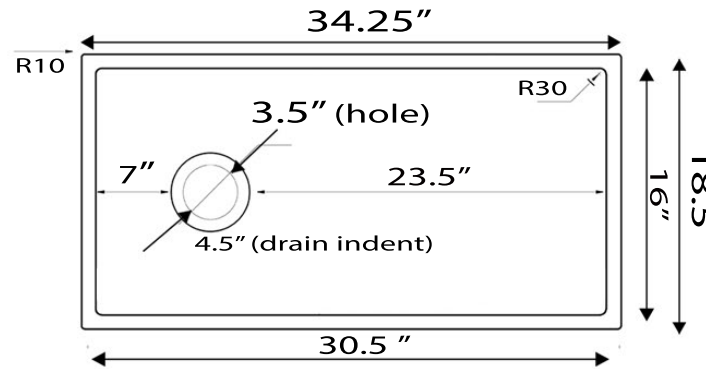

## Premium Fireclay Undermount Kitchen Sink

MODEL:  
**Wellfleet-3419W**

Overall Dimensions	Interior Bowl	Exterior Height	Bowl Depth	Drain Dimensions
34.25" x 18.5" x 10"	30.5" x 16" Top of bowl	10"	8.875"	3.5" Opening

### Please Be Advised

- (Nominal Dimensions\*) Actual Dimensions may vary by 1/4"
- Template Not included- use sink as rough-in guide
- Installation Type: Undermount OR Drop-In
- Mounting hardware not included - Professional Installation Only

## Premium Fireclay Undermount Kitchen Sink

MODEL:  
**Wellfleet-3419MatteBlack**

Overall Dimensions	Interior Bowl	Exterior Height	Bowl Depth	Drain Dimensions
34.25" x 18.5" x 10"	30.5" x 16" Top of bowl	10"	8.875"	3.5" Opening