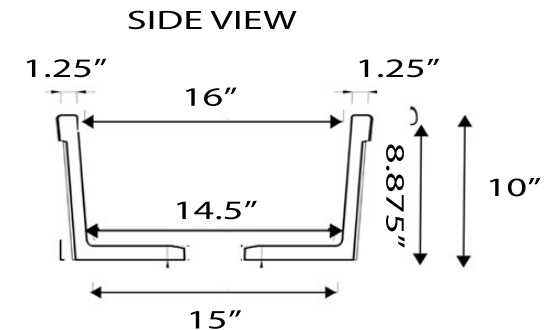

## Premium Fireclay Undermount Kitchen Sink

MODEL:  
**Wellfleet-3419W**

Overall Dimensions	Interior Bowl	Exterior Height	Bowl Depth	Drain Dimensions
34.25" x 18.5" x 10"	30.5" x 16" Top of bowl	10"	8.875"	3.5" Opening

### Please Be Advised

- (Nominal Dimensions\*) Actual Dimensions may vary by 1/4"
- Template Not included- use sink as rough-in guide
- Installation Type: Undermount OR Drop-In
- Mounting hardware not included - Professional Installation Only

## Premium Fireclay Undermount Kitchen Sink

MODEL:  
**Wellfleet-3419MatteBlack**

Overall Dimensions	Interior Bowl	Exterior Height	Bowl Depth	Drain Dimensions
34.25" x 18.5" x 10"	30.5" x 16" Top of bowl	10"	8.875"	3.5" Opening