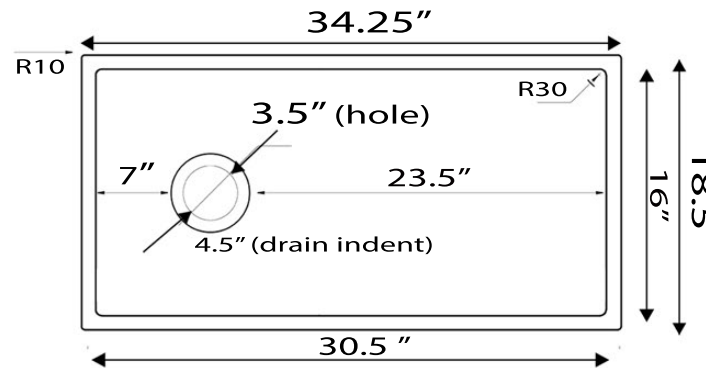

## Premium Fireclay Undermount Kitchen Sink

MODEL:  
**Wellfleet-3419W**

Overall Dimensions	Interior Bowl	Exterior Height	Bowl Depth	Drain Dimensions
34.25" x 18.5" x 10"	30.5" x 16" Top of bowl	10"	8.875"	3.5" Opening

### Please Be Advised

- (Nominal Dimensions\*) Actual Dimensions may vary by 1/4"
- Template Not included- use sink as rough-in guide
- Installation Type: Undermount OR Drop-In
- Mounting hardware not included - Professional Installation Only

## Premium Fireclay Undermount Kitchen Sink

MODEL:  
**Wellfleet-3419MatteBlack**

Overall Dimensions	Interior Bowl	Exterior Height	Bowl Depth	Drain Dimensions
34.25" x 18.5" x 10"	30.5" x 16" Top of bowl	10"	8.875"	3.5" Opening