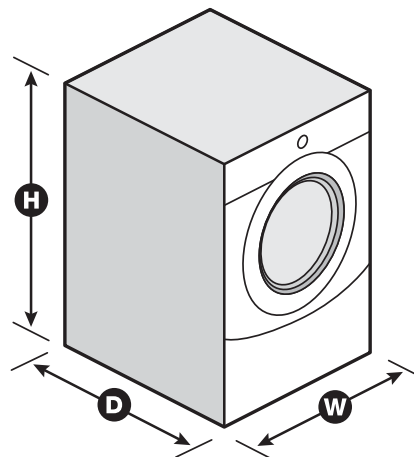

NOTE: Dimensions are for planning purposes only. For complete details, see Installation Instructions packed with product. Specifications subject to change without notice.

®/™ © 2020. All rights reserved. Printed in the U.S.A. D200104XXD. WED5620HSpecSheetV01.