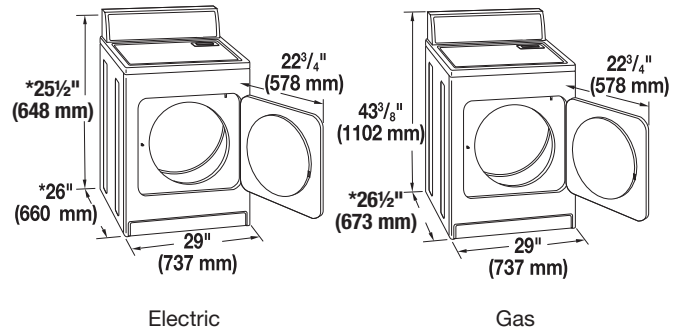

Whirlpool® Long Vent Dryer

WED4890X ELECTRIC
WGD4890X GAS

KEY FEATURES

- Long Vent Dryer
- 6.0 cu. ft. Capacity
- 12 Cycles
- 3 Temperatures
- Side Swing Door
- Flat Back

AjMadison
Your Appliance Authority™
800-570-3355

Whirlpool® Long Vent Dryer

WED4890X ELECTRIC WGD4890X GAS

Drying System	
Capacity	6.0 cu. ft.
Extra-Large Lint Screen	Top Cabinet
Dryer Controls	
Temperature Settings	3
High	Yes
Low	Yes
Air Only	Yes
Automatic Dry	
Cycles	12
Convenience	
Reversible Side Swing Door	Yes
General Information	
Venting	Rear
Approx. Shipping Packaged Weight (lbs.)	117

Large opening side-swing door

*Most installations require a minimum 5½" (140 mm) clearance behind the dryer for the exhaust vent with elbow. See "Venting Requirements."

COLOR

White(Q)

AjMadison
Your Appliance Authority™
800-570-3355