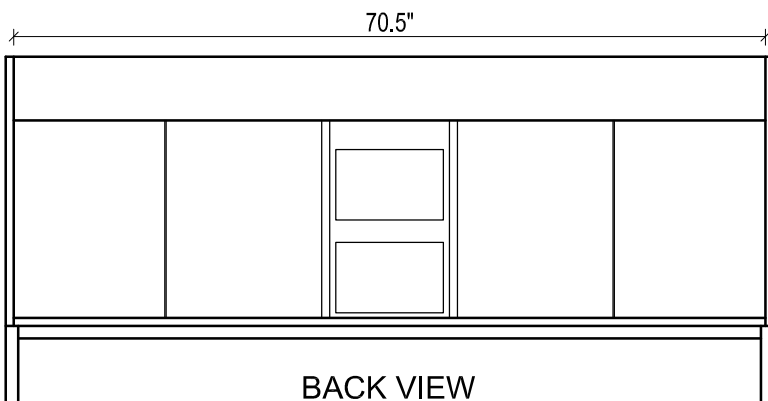

## DAYTONA FOR STONE TOP

- WALL HUNG option is also available for this model. Vanity height without legs is 25.3".
- Quality metal BLUM (or BLUM equivalent) soft-closing hinges and/or drawer hardware are included.
- Matching standard stone countertop: 73" x 22 1/4". We offer GRANITE, MARBLE or QUARTZ stones in various models, thicknesses and cut-outs.

FRONT VIEW

SIDE VIEW

TOP VIEW

BACK VIEW