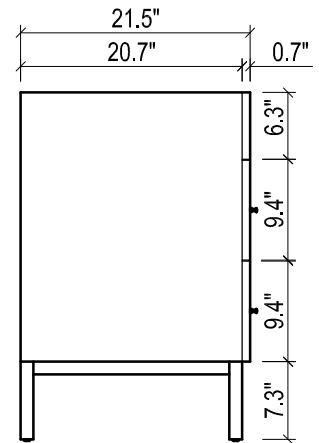

## DAYTONA FOR STONE TOP

- WALL HUNG option is also available for this model. Vanity height without legs is 25.3".
- Quality metal BLUM (or BLUM equivalent) soft-closing hinges and/or drawer hardware are included.
- Matching standard stone countertop: 73" x 22 1/4". We offer GRANITE, MARBLE or QUARTZ stones in various models, thicknesses and cut-outs.

FRONT VIEW

SIDE VIEW

TOP VIEW

BACK VIEW