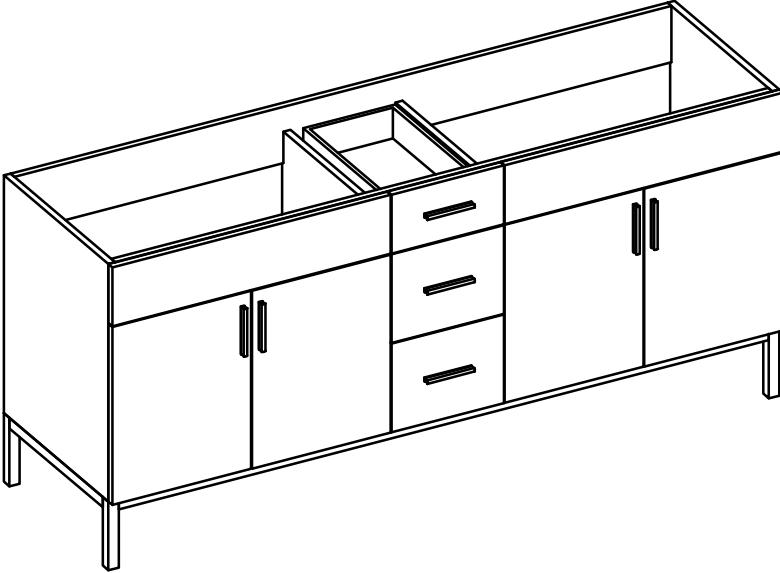

## DAYTONA FOR STONE TOP

- WALL HUNG option is also available for this model. Vanity height without legs is 25.3".
- Quality metal BLUM (or BLUM equivalent) soft-closing hinges and/or drawer hardware are included.
- Matching standard stone countertop: 73" x 22 1/4". We offer GRANITE, MARBLE or QUARTZ stones in various models, thicknesses and cut-outs.

FRONT VIEW

SIDE VIEW

TOP VIEW

BACK VIEW