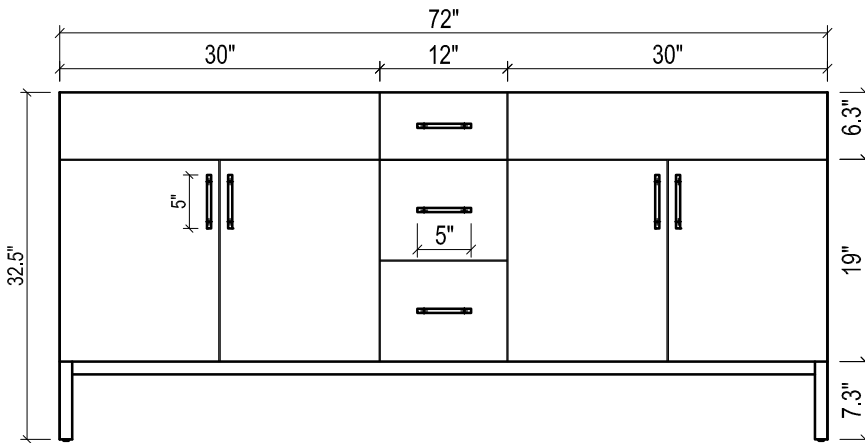

## DAYTONA FOR STONE TOP

- WALL HUNG option is also available for this model. Vanity height without legs is 25.3".
- Quality metal BLUM (or BLUM equivalent) soft-closing hinges and/or drawer hardware are included.
- Matching standard stone countertop: 73" x 22 1/4". We offer GRANITE, MARBLE or QUARTZ stones in various models, thicknesses and cut-outs.

FRONT VIEW

SIDE VIEW

TOP VIEW

BACK VIEW