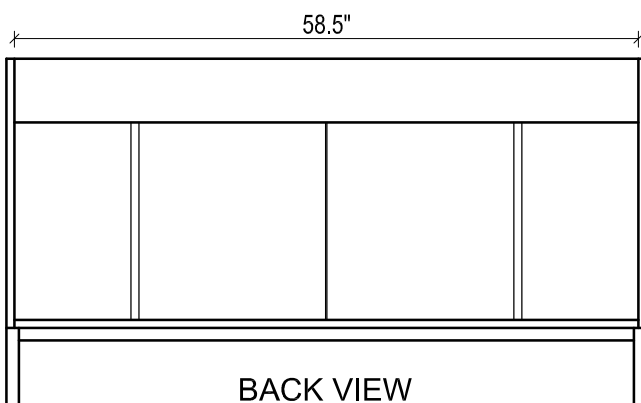

DAYTONA FOR STONE TOP

- WALL HUNG option is also available for this model. Vanity height without legs is 25.3".
- Quality metal BLUM (or BLUM equivalent) soft-closing hinges and/or drawer hardware are included.
- Matching standard stone countertop: 61" x 22 1/4". We offer GRANITE, MARBLE or QUARTZ stones in various models, thicknesses and cut-outs.

FRONT VIEW

SIDE VIEW

TOP VIEW

BACK VIEW