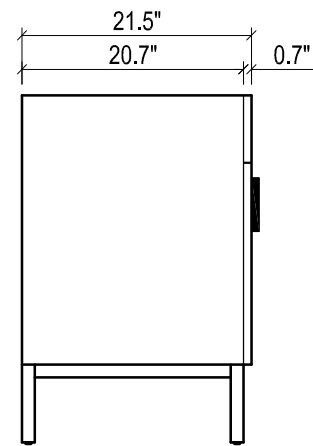

DAYTONA FOR STONE TOP

- WALL HUNG option is also available for this model. Vanity height without legs is 25.3".
- Quality metal BLUM (or BLUM equivalent) soft-closing hinges and/or drawer hardware are included.
- Matching standard stone countertop: 61" x 22 1/4". We offer GRANITE, MARBLE or QUARTZ stones in various models, thicknesses and cut-outs.

FRONT VIEW

SIDE VIEW

TOP VIEW

BACK VIEW