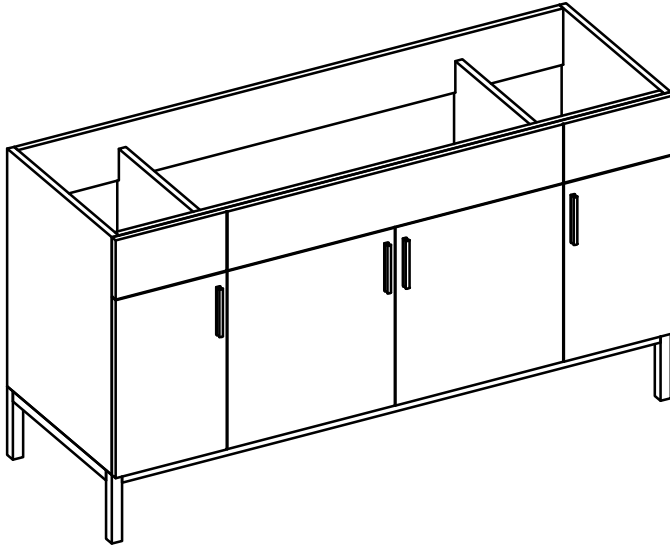

DAYTONA FOR STONE TOP

- WALL HUNG option is also available for this model. Vanity height without legs is 25.3".
- Quality metal BLUM (or BLUM equivalent) soft-closing hinges and/or drawer hardware are included.
- Matching standard stone countertop: 61" x 22 1/4". We offer GRANITE, MARBLE or QUARTZ stones in various models, thicknesses and cut-outs.

FRONT VIEW

SIDE VIEW

TOP VIEW

BACK VIEW