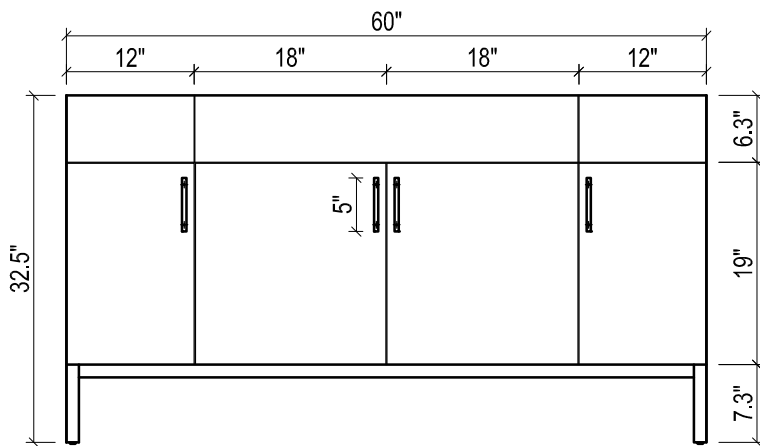

DAYTONA FOR STONE TOP

- WALL HUNG option is also available for this model. Vanity height without legs is 25.3".
- Quality metal BLUM (or BLUM equivalent) soft-closing hinges and/or drawer hardware are included.
- Matching standard stone countertop: 61" x 22 1/4". We offer GRANITE, MARBLE or QUARTZ stones in various models, thicknesses and cut-outs.

FRONT VIEW

SIDE VIEW

TOP VIEW

BACK VIEW