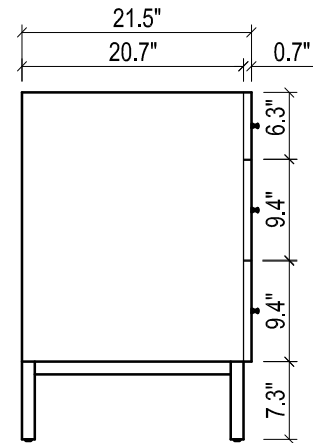

DAYTONA FOR STONE TOP

- WALL HUNG option is also available for this model. Vanity height without legs is 25.3".
- Quality metal BLUM (or BLUM equivalent) soft-closing hinges and/or drawer hardware are included.
- Matching standard stone countertop: 61" x 22 1/4". We offer GRANITE, MARBLE or QUARTZ stones in various models, thicknesses and cut-outs.

FRONT VIEW

SIDE VIEW

TOP VIEW

BACK VIEW