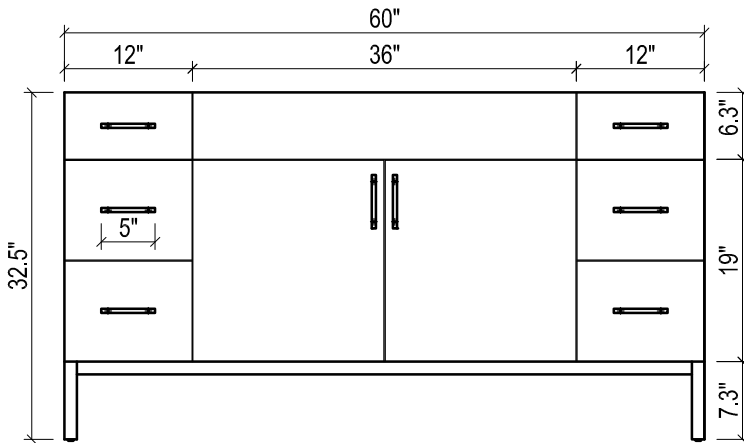

DAYTONA FOR STONE TOP

- WALL HUNG option is also available for this model. Vanity height without legs is 25.3".
- Quality metal BLUM (or BLUM equivalent) soft-closing hinges and/or drawer hardware are included.
- Matching standard stone countertop: 61" x 22 1/4". We offer GRANITE, MARBLE or QUARTZ stones in various models, thicknesses and cut-outs.

FRONT VIEW

SIDE VIEW

TOP VIEW

BACK VIEW