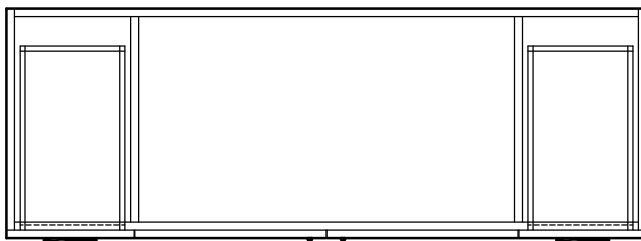

DAYTONA FOR STONE TOP

- WALL HUNG option is also available for this model. Vanity height without legs is 25.3".
- Quality metal BLUM (or BLUM equivalent) soft-closing hinges and/or drawer hardware are included.
- Matching standard stone countertop: 61" x 22 1/4". We offer GRANITE, MARBLE or QUARTZ stones in various models, thicknesses and cut-outs.

FRONT VIEW

SIDE VIEW

TOP VIEW

BACK VIEW