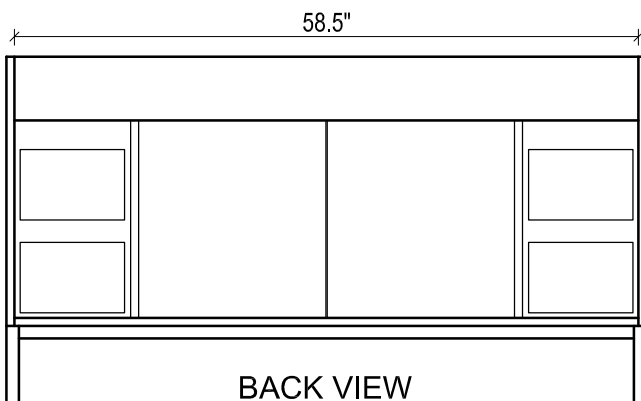

DAYTONA FOR STONE TOP

- WALL HUNG option is also available for this model. Vanity height without legs is 25.3".
- Quality metal BLUM (or BLUM equivalent) soft-closing hinges and/or drawer hardware are included.
- Matching standard stone countertop: 61" x 22 1/4". We offer GRANITE, MARBLE or QUARTZ stones in various models, thicknesses and cut-outs.

FRONT VIEW

SIDE VIEW

TOP VIEW

BACK VIEW