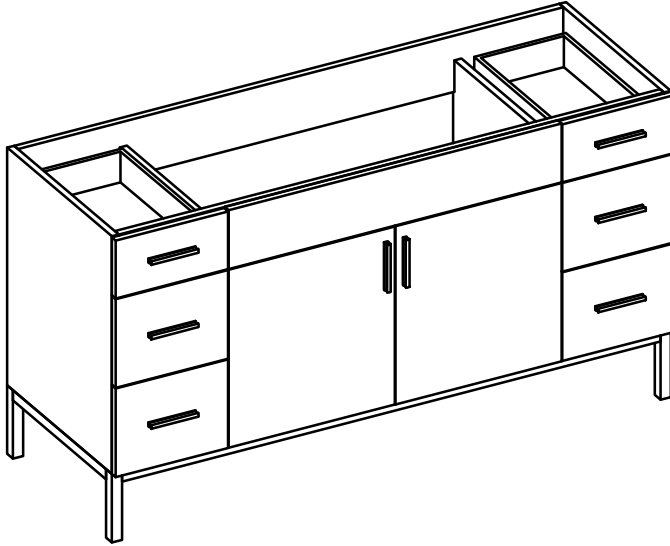

DAYTONA FOR STONE TOP

- WALL HUNG option is also available for this model. Vanity height without legs is 25.3".
- Quality metal BLUM (or BLUM equivalent) soft-closing hinges and/or drawer hardware are included.
- Matching standard stone countertop: 61" x 22 1/4". We offer GRANITE, MARBLE or QUARTZ stones in various models, thicknesses and cut-outs.

FRONT VIEW

SIDE VIEW

TOP VIEW

BACK VIEW