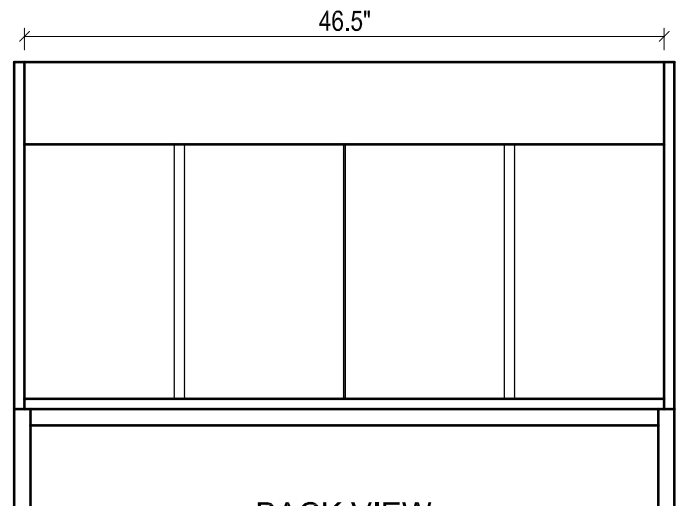

## DAYTONA FOR STONE TOP

- WALL HUNG option is also available for this model. Vanity height without legs is 25.3".
- Quality metal BLUM (or BLUM equivalent) soft-closing hinges and/or drawer hardware are included.
- Matching standard stone countertop: 49" x 22 ¼". We offer GRANITE, MARBLE or QUARTZ stones in various models, thicknesses and cut-outs.

FRONT VIEW

SIDE VIEW

TOP VIEW

BACK VIEW