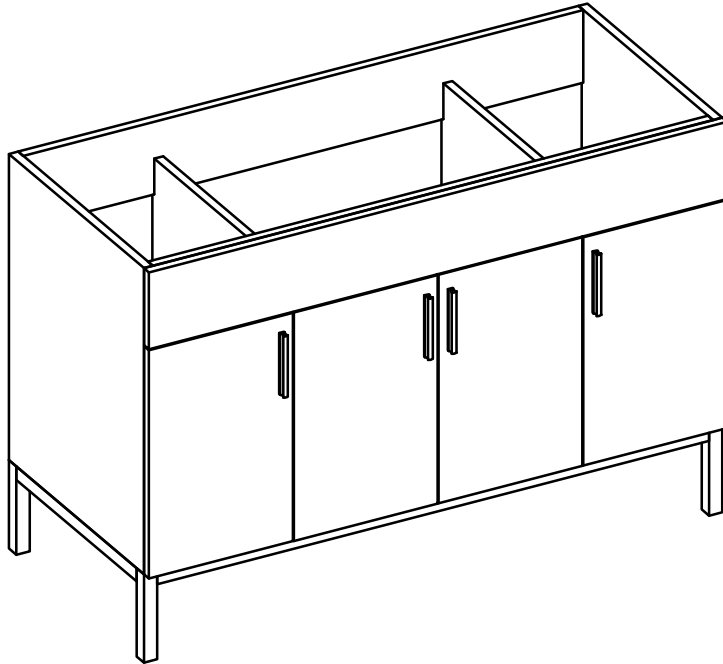

## DAYTONA FOR STONE TOP

- WALL HUNG option is also available for this model. Vanity height without legs is 25.3".
- Quality metal BLUM (or BLUM equivalent) soft-closing hinges and/or drawer hardware are included.
- Matching standard stone countertop: 49" x 22 ¼". We offer GRANITE, MARBLE or QUARTZ stones in various models, thicknesses and cut-outs.

FRONT VIEW

SIDE VIEW

TOP VIEW

BACK VIEW