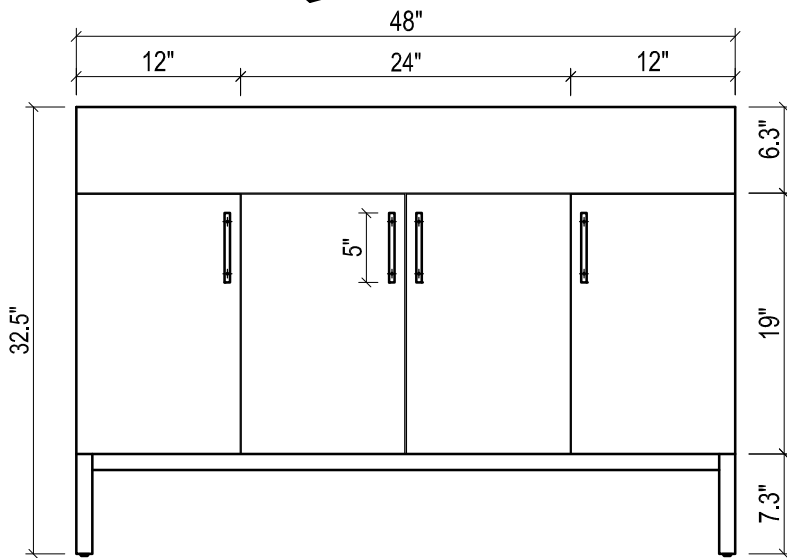

## DAYTONA FOR STONE TOP

- WALL HUNG option is also available for this model. Vanity height without legs is 25.3".
- Quality metal BLUM (or BLUM equivalent) soft-closing hinges and/or drawer hardware are included.
- Matching standard stone countertop: 49" x 22 ¼". We offer GRANITE, MARBLE or QUARTZ stones in various models, thicknesses and cut-outs.

FRONT VIEW

SIDE VIEW

TOP VIEW

BACK VIEW