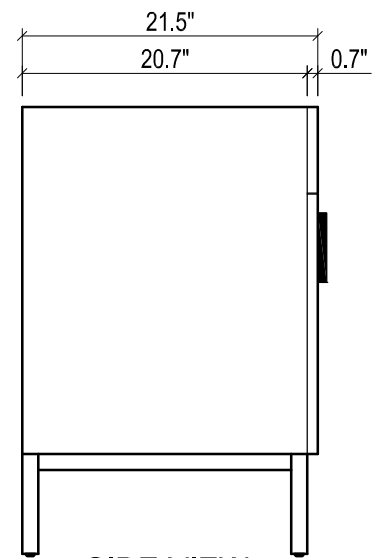

## DAYTONA FOR STONE TOP

- WALL HUNG option is also available for this model. Vanity height without legs is 25.3".
- Quality metal BLUM (or BLUM equivalent) soft-closing hinges and/or drawer hardware are included.
- Matching standard stone countertop: 49" x 22 ¼". We offer GRANITE, MARBLE or QUARTZ stones in various models, thicknesses and cut-outs.

FRONT VIEW

SIDE VIEW

TOP VIEW

BACK VIEW