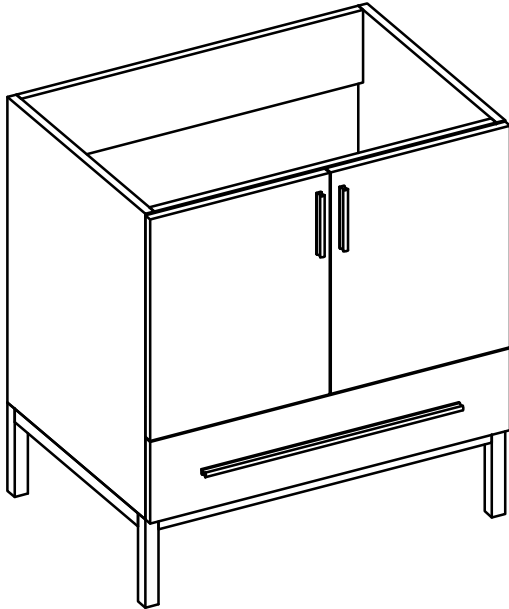

## DAYTONA FOR STONE TOP

- WALL HUNG option is also available for this model. Vanity height without legs is 25.3".
- Quality metal BLUM (or BLUM equivalent) soft-closing hinges and/or drawer hardware are included.
- Matching standard stone countertop: 31" x 22 1/4". We offer GRANITE, MARBLE or QUARTZ stones in various models, thicknesses and cut-outs.

FRONT VIEW

SIDE VIEW

TOP VIEW

BACK VIEW