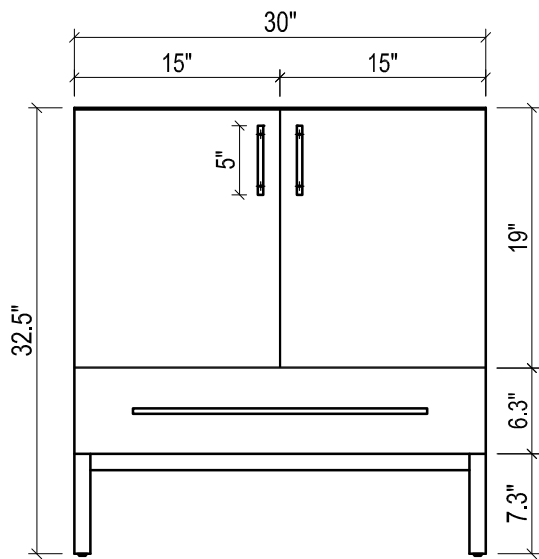

## DAYTONA FOR STONE TOP

- WALL HUNG option is also available for this model. Vanity height without legs is 25.3".
- Quality metal BLUM (or BLUM equivalent) soft-closing hinges and/or drawer hardware are included.
- Matching standard stone countertop: 31" x 22 1/4". We offer GRANITE, MARBLE or QUARTZ stones in various models, thicknesses and cut-outs.

FRONT VIEW

SIDE VIEW

TOP VIEW

BACK VIEW