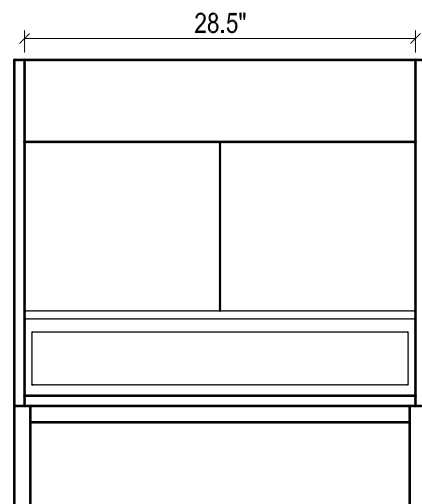

## DAYTONA FOR STONE TOP

- WALL HUNG option is also available for this model. Vanity height without legs is 25.3".
- Quality metal BLUM (or BLUM equivalent) soft-closing hinges and/or drawer hardware are included.
- Matching standard stone countertop: 31" x 22 1/4". We offer GRANITE, MARBLE or QUARTZ stones in various models, thicknesses and cut-outs.

FRONT VIEW

SIDE VIEW

TOP VIEW

BACK VIEW