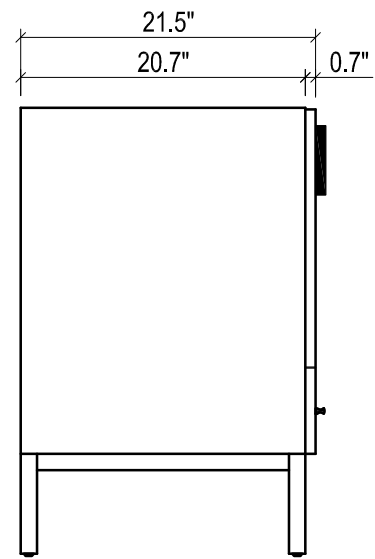

## DAYTONA FOR STONE TOP

- WALL HUNG option is also available for this model. Vanity height without legs is 25.3".
- Quality metal BLUM (or BLUM equivalent) soft-closing hinges and/or drawer hardware are included.
- Matching standard stone countertop: 31" x 22 1/4". We offer GRANITE, MARBLE or QUARTZ stones in various models, thicknesses and cut-outs.

FRONT VIEW

SIDE VIEW

TOP VIEW

BACK VIEW