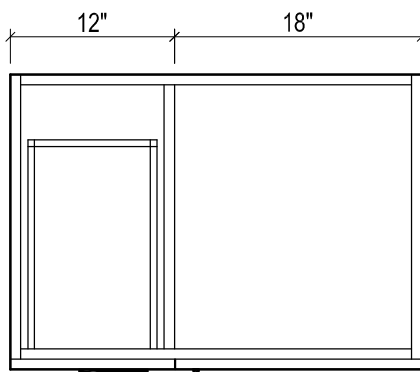

## DAYTONA FOR STONE TOP

- WALL HUNG option is also available for this model. Vanity height without legs is 25.3".
- Quality metal BLUM (or BLUM equivalent) soft-closing hinges and/or drawer hardware are included.
- Matching standard stone countertop: 31" x 22 1/4". We offer GRANITE, MARBLE or QUARTZ stones in various models, thicknesses and cut-outs.
- Drawers can be placed on Right or Left sides.

FRONT VIEW

SIDE VIEW

TOP VIEW

BACK VIEW