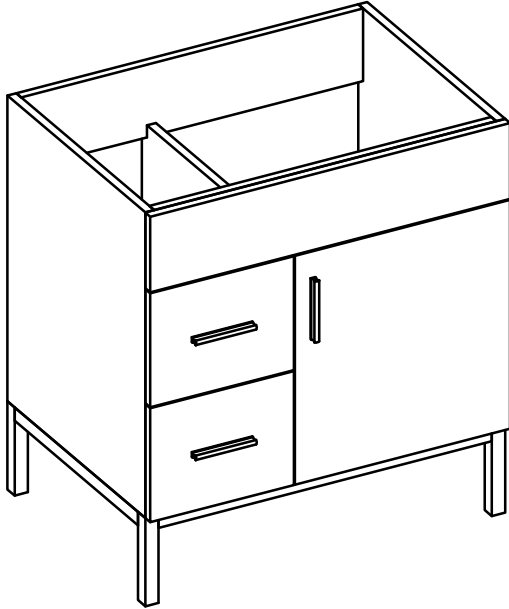

## DAYTONA FOR STONE TOP

- WALL HUNG option is also available for this model. Vanity height without legs is 25.3".
- Quality metal BLUM (or BLUM equivalent) soft-closing hinges and/or drawer hardware are included.
- Matching standard stone countertop: 31" x 22 1/4". We offer GRANITE, MARBLE or QUARTZ stones in various models, thicknesses and cut-outs.
- Drawers can be placed on Right or Left sides.

FRONT VIEW

SIDE VIEW

TOP VIEW

BACK VIEW