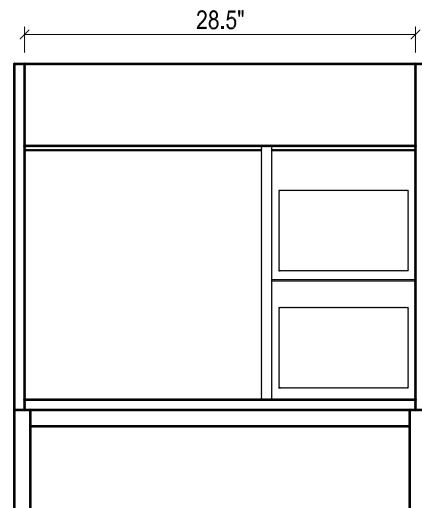

## DAYTONA FOR STONE TOP

- WALL HUNG option is also available for this model. Vanity height without legs is 25.3".
- Quality metal BLUM (or BLUM equivalent) soft-closing hinges and/or drawer hardware are included.
- Matching standard stone countertop: 31" x 22 1/4". We offer GRANITE, MARBLE or QUARTZ stones in various models, thicknesses and cut-outs.
- Drawers can be placed on Right or Left sides.

FRONT VIEW

SIDE VIEW

TOP VIEW

BACK VIEW