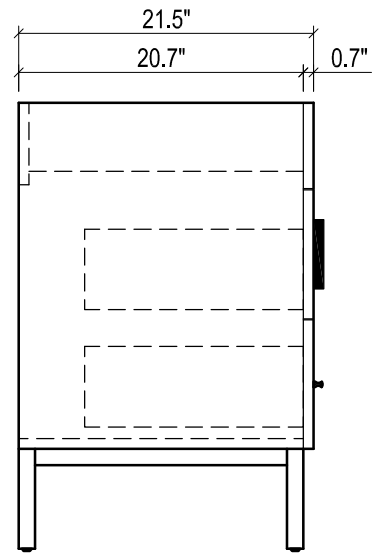

## DAYTONA FOR STONE TOP

- WALL HUNG option is also available for this model. Vanity height without legs is 25.3".
- Quality metal BLUM (or BLUM equivalent) soft-closing hinges and/or drawer hardware are included.
- Matching standard stone countertop: 31" x 22 1/4". We offer GRANITE, MARBLE or QUARTZ stones in various models, thicknesses and cut-outs.
- Drawers can be placed on Right or Left sides.

FRONT VIEW

SIDE VIEW

TOP VIEW

BACK VIEW