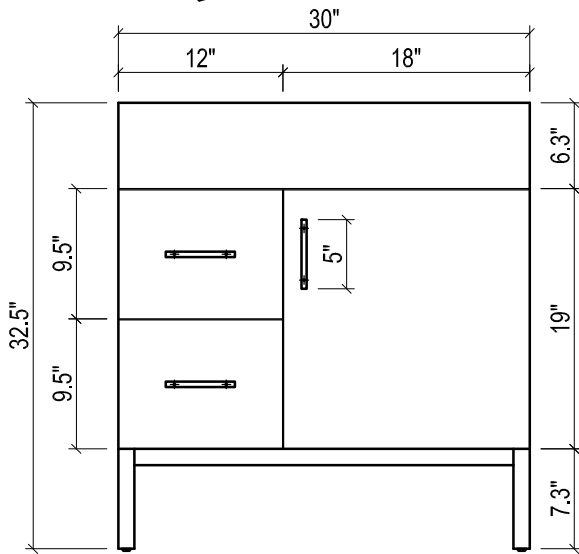

## DAYTONA FOR STONE TOP

- WALL HUNG option is also available for this model. Vanity height without legs is 25.3".
- Quality metal BLUM (or BLUM equivalent) soft-closing hinges and/or drawer hardware are included.
- Matching standard stone countertop: 31" x 22 1/4". We offer GRANITE, MARBLE or QUARTZ stones in various models, thicknesses and cut-outs.
- Drawers can be placed on Right or Left sides.

FRONT VIEW

SIDE VIEW

TOP VIEW

BACK VIEW