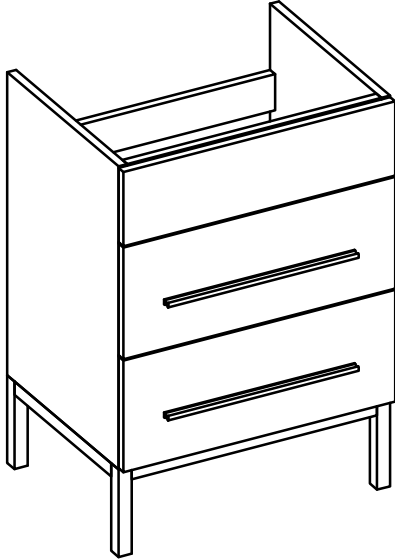

DAYTONA FOR KIRA

- WALL HUNG option is also available for this model.
Vanity height without legs is 25.3".
- Quality metal BLUM (or BLUM equivalent) soft-closing hinges and/or drawer hardware are included.

KIRA CERAMIC SINK

FRONT VIEW

SIDE VIEW

TOP VIEW

SIDE VIEW

BACK VIEW

DAYTONA FOR VENICE

- WALL HUNG option is also available for this model.
Vanity height without legs is 25.3".
- Quality metal BLUM (or BLUM equivalent) soft-closing hinges and/or drawer hardware are included.

FRONT VIEW

SIDE VIEW

BACK VIEW

VENICE CERAMIC SINK

TOP VIEW

FRONT VIEW

DAYTONA FOR VILLA

- WALL HUNG option is also available for this model.
Vanity height without legs is 25.3".
- Quality metal BLUM (or BLUM equivalent) soft-closing hinges and/or drawer hardware are included.

FRONT VIEW

SIDE VIEW

BACK VIEW

VILLA CERAMIC SINK

TOP VIEW

SIDE VIEW

BACK VIEW