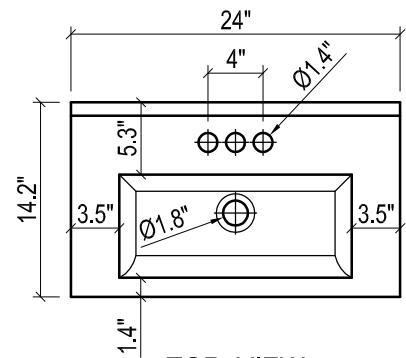

DAYTONA FOR KIRA

- WALL HUNG option is also available for this model.
Vanity height without legs is 25.3".
- Quality metal BLUM (or BLUM equivalent) soft-closing hinges and/or drawer hardware are included.

KIRA CERAMIC SINK

FRONT VIEW

SIDE VIEW

TOP VIEW

SIDE VIEW

BACK VIEW

DAYTONA FOR VENICE

- WALL HUNG option is also available for this model.
Vanity height without legs is 25.3".
- Quality metal BLUM (or BLUM equivalent) soft-closing hinges and/or drawer hardware are included.

FRONT VIEW

SIDE VIEW

BACK VIEW

VENICE CERAMIC SINK

TOP VIEW

FRONT VIEW

DAYTONA FOR VILLA

- WALL HUNG option is also available for this model.
Vanity height without legs is 25.3".
- Quality metal BLUM (or BLUM equivalent) soft-closing hinges and/or drawer hardware are included.

FRONT VIEW

SIDE VIEW

BACK VIEW

VILLA CERAMIC SINK

TOP VIEW

SIDE VIEW

BACK VIEW