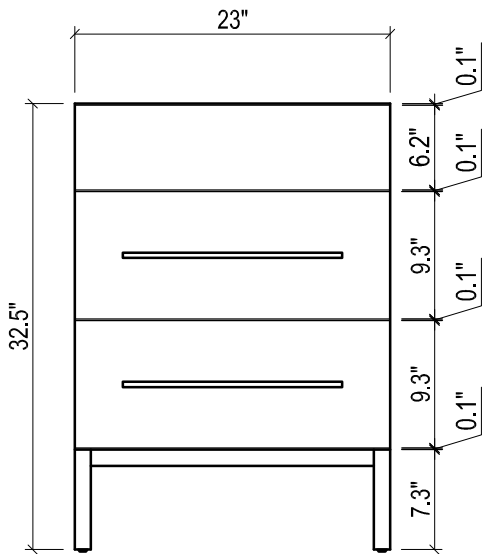

DAYTONA FOR KIRA

- WALL HUNG option is also available for this model.
Vanity height without legs is 25.3".
- Quality metal BLUM (or BLUM equivalent) soft-closing hinges and/or drawer hardware are included.

KIRA CERAMIC SINK

FRONT VIEW

SIDE VIEW

TOP VIEW

SIDE VIEW

BACK VIEW

DAYTONA FOR VENICE

- WALL HUNG option is also available for this model.
Vanity height without legs is 25.3".
- Quality metal BLUM (or BLUM equivalent) soft-closing hinges and/or drawer hardware are included.

FRONT VIEW

SIDE VIEW

BACK VIEW

VENICE CERAMIC SINK

TOP VIEW

FRONT VIEW

DAYTONA FOR VILLA

- WALL HUNG option is also available for this model.
Vanity height without legs is 25.3".
- Quality metal BLUM (or BLUM equivalent) soft-closing hinges and/or drawer hardware are included.

FRONT VIEW

SIDE VIEW

BACK VIEW

VILLA CERAMIC SINK

TOP VIEW

SIDE VIEW

BACK VIEW