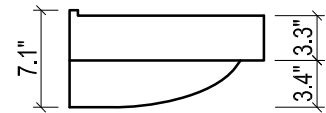

KIRA CERAMIC SINK

FRONT VIEW

SIDE VIEW

TOP VIEW

SIDE VIEW

BACK VIEW

DAYTONA FOR VENICE

- WALL HUNG option is also available for this model.
Vanity height without legs is 25.3".
- Quality metal BLUM (or BLUM equivalent) soft-closing hinges and/or drawer hardware are included.

FRONT VIEW

SIDE VIEW

BACK VIEW

VENICE CERAMIC SINK

TOP VIEW

FRONT VIEW

DAYTONA FOR VILLA

- WALL HUNG option is also available for this model.
Vanity height without legs is 25.3".
- Quality metal BLUM (or BLUM equivalent) soft-closing hinges and/or drawer hardware are included.

FRONT VIEW

SIDE VIEW

BACK VIEW

VILLA CERAMIC SINK

TOP VIEW

SIDE VIEW

BACK VIEW