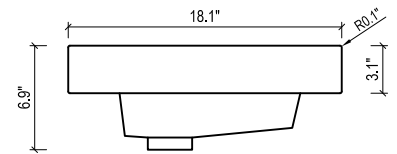

DAYTONA FOR KIRA

- WALL HUNG option is also available for this model.
Vanity height without legs is 25.3".
- Quality metal BLUM (or BLUM equivalent) soft-closing hinges and/or drawer hardware are included.

KIRA CERAMIC SINK

FRONT VIEW

SIDE VIEW

TOP VIEW

SIDE VIEW

BACK VIEW

DAYTONA FOR VENICE

- WALL HUNG option is also available for this model.
Vanity height without legs is 25.3".
- Quality metal BLUM (or BLUM equivalent) soft-closing hinges and/or drawer hardware are included.

FRONT VIEW

SIDE VIEW

BACK VIEW

VENICE CERAMIC SINK

TOP VIEW

FRONT VIEW

DAYTONA FOR VILLA

- WALL HUNG option is also available for this model.
Vanity height without legs is 25.3".
- Quality metal BLUM (or BLUM equivalent) soft-closing hinges and/or drawer hardware are included.