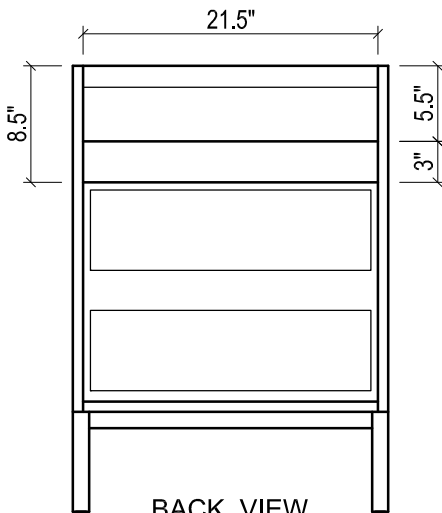

DAYTONA FOR KIRA

- WALL HUNG option is also available for this model.
Vanity height without legs is 25.3".
- Quality metal BLUM (or BLUM equivalent) soft-closing hinges and/or drawer hardware are included.

KIRA CERAMIC SINK

FRONT VIEW

SIDE VIEW

TOP VIEW

SIDE VIEW

BACK VIEW

DAYTONA FOR VENICE

- WALL HUNG option is also available for this model.
Vanity height without legs is 25.3".
- Quality metal BLUM (or BLUM equivalent) soft-closing hinges and/or drawer hardware are included.

FRONT VIEW

SIDE VIEW

BACK VIEW

VENICE CERAMIC SINK

TOP VIEW

FRONT VIEW

DAYTONA FOR VILLA

- WALL HUNG option is also available for this model.
Vanity height without legs is 25.3".
- Quality metal BLUM (or BLUM equivalent) soft-closing hinges and/or drawer hardware are included.

FRONT VIEW

SIDE VIEW

BACK VIEW

VILLA CERAMIC SINK

TOP VIEW

SIDE VIEW

BACK VIEW