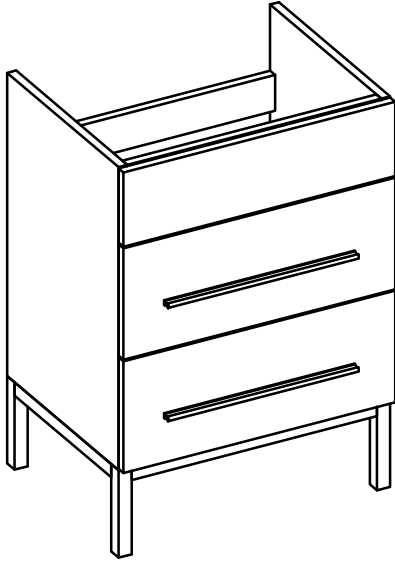

DAYTONA FOR KIRA

- WALL HUNG option is also available for this model.
Vanity height without legs is 25.3".
- Quality metal BLUM (or BLUM equivalent) soft-closing hinges and/or drawer hardware are included.

KIRA CERAMIC SINK

FRONT VIEW

SIDE VIEW

TOP VIEW

SIDE VIEW

BACK VIEW

DAYTONA FOR VENICE

- WALL HUNG option is also available for this model.
Vanity height without legs is 25.3".
- Quality metal BLUM (or BLUM equivalent) soft-closing hinges and/or drawer hardware are included.

FRONT VIEW

SIDE VIEW

BACK VIEW

VENICE CERAMIC SINK

TOP VIEW

FRONT VIEW

DAYTONA FOR VILLA

- WALL HUNG option is also available for this model.
Vanity height without legs is 25.3".
- Quality metal BLUM (or BLUM equivalent) soft-closing hinges and/or drawer hardware are included.

FRONT VIEW

SIDE VIEW

BACK VIEW

VILLA CERAMIC SINK

TOP VIEW

SIDE VIEW

BACK VIEW