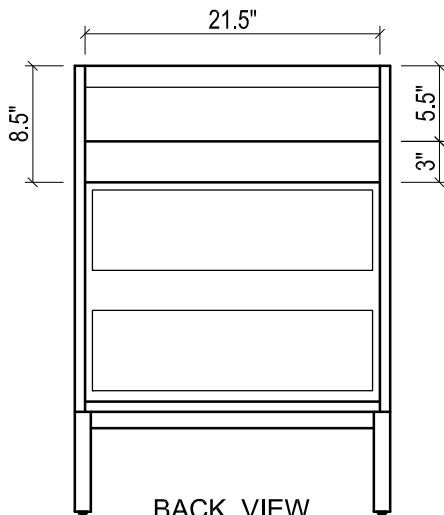

DAYTONA FOR KIRA

- WALL HUNG option is also available for this model.
Vanity height without legs is 25.3".
- Quality metal BLUM (or BLUM equivalent) soft-closing hinges and/or drawer hardware are included.

KIRA CERAMIC SINK

FRONT VIEW

SIDE VIEW

TOP VIEW

SIDE VIEW

BACK VIEW

DAYTONA FOR VENICE

- WALL HUNG option is also available for this model.
Vanity height without legs is 25.3".
- Quality metal BLUM (or BLUM equivalent) soft-closing hinges and/or drawer hardware are included.

FRONT VIEW

SIDE VIEW

BACK VIEW

VENICE CERAMIC SINK

TOP VIEW

FRONT VIEW

DAYTONA FOR VILLA

- WALL HUNG option is also available for this model.
Vanity height without legs is 25.3".
- Quality metal BLUM (or BLUM equivalent) soft-closing hinges and/or drawer hardware are included.

FRONT VIEW

SIDE VIEW

BACK VIEW

VILLA CERAMIC SINK

TOP VIEW

SIDE VIEW

BACK VIEW