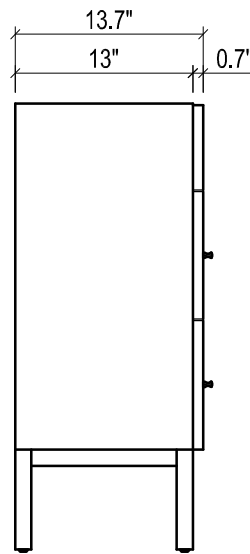

DAYTONA FOR KIRA

- WALL HUNG option is also available for this model.
Vanity height without legs is 25.3".
- Quality metal BLUM (or BLUM equivalent) soft-closing hinges and/or drawer hardware are included.

KIRA CERAMIC SINK

FRONT VIEW

SIDE VIEW

TOP VIEW

SIDE VIEW

BACK VIEW

DAYTONA FOR VENICE

- WALL HUNG option is also available for this model.
Vanity height without legs is 25.3".
- Quality metal BLUM (or BLUM equivalent) soft-closing hinges and/or drawer hardware are included.

FRONT VIEW

SIDE VIEW

BACK VIEW

VENICE CERAMIC SINK

TOP VIEW

FRONT VIEW

DAYTONA FOR VILLA

- WALL HUNG option is also available for this model.
Vanity height without legs is 25.3".
- Quality metal BLUM (or BLUM equivalent) soft-closing hinges and/or drawer hardware are included.

FRONT VIEW

SIDE VIEW

BACK VIEW

VILLA CERAMIC SINK

TOP VIEW

SIDE VIEW

BACK VIEW