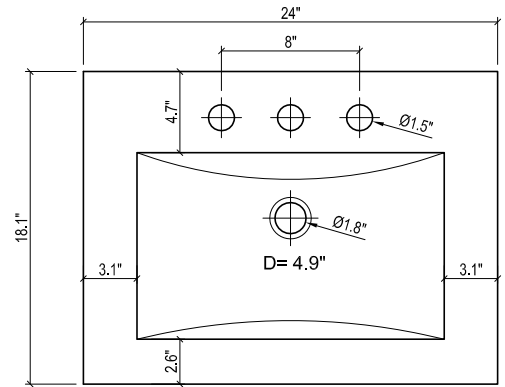

DAYTONA FOR KIRA

- WALL HUNG option is also available for this model.
Vanity height without legs is 25.3".
- Quality metal BLUM (or BLUM equivalent) soft-closing hinges and/or drawer hardware are included.

KIRA CERAMIC SINK

FRONT VIEW

SIDE VIEW

TOP VIEW

SIDE VIEW

BACK VIEW

DAYTONA FOR VENICE

- WALL HUNG option is also available for this model.
Vanity height without legs is 25.3".
- Quality metal BLUM (or BLUM equivalent) soft-closing hinges and/or drawer hardware are included.

FRONT VIEW

SIDE VIEW

BACK VIEW

VENICE CERAMIC SINK

TOP VIEW

FRONT VIEW

DAYTONA FOR VILLA

- WALL HUNG option is also available for this model.
Vanity height without legs is 25.3".
- Quality metal BLUM (or BLUM equivalent) soft-closing hinges and/or drawer hardware are included.

FRONT VIEW

SIDE VIEW

BACK VIEW

VILLA CERAMIC SINK

TOP VIEW

SIDE VIEW

BACK VIEW