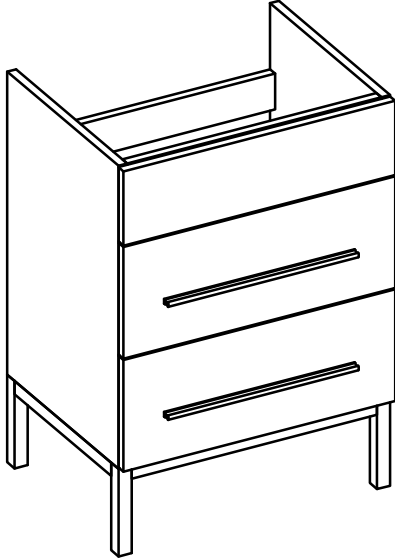

DAYTONA FOR KIRA

- WALL HUNG option is also available for this model.
Vanity height without legs is 25.3".
- Quality metal BLUM (or BLUM equivalent) soft-closing hinges and/or drawer hardware are included.

KIRA CERAMIC SINK

FRONT VIEW

SIDE VIEW

TOP VIEW

SIDE VIEW

BACK VIEW

DAYTONA FOR VENICE

- WALL HUNG option is also available for this model.
Vanity height without legs is 25.3".
- Quality metal BLUM (or BLUM equivalent) soft-closing hinges and/or drawer hardware are included.

FRONT VIEW

SIDE VIEW

BACK VIEW

VENICE CERAMIC SINK

TOP VIEW

FRONT VIEW

DAYTONA FOR VILLA

- WALL HUNG option is also available for this model.
Vanity height without legs is 25.3".
- Quality metal BLUM (or BLUM equivalent) soft-closing hinges and/or drawer hardware are included.