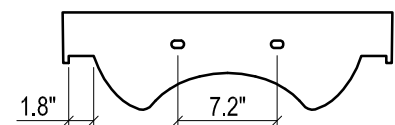

KIRA CERAMIC SINK

FRONT VIEW

SIDE VIEW

TOP VIEW

SIDE VIEW

BACK VIEW

DAYTONA FOR VENICE

- WALL HUNG option is also available for this model.
Vanity height without legs is 25.3".
- Quality metal BLUM (or BLUM equivalent) soft-closing hinges and/or drawer hardware are included.

FRONT VIEW

SIDE VIEW

BACK VIEW

VENICE CERAMIC SINK

TOP VIEW

FRONT VIEW

DAYTONA FOR VILLA

- WALL HUNG option is also available for this model.
Vanity height without legs is 25.3".
- Quality metal BLUM (or BLUM equivalent) soft-closing hinges and/or drawer hardware are included.

FRONT VIEW

SIDE VIEW

BACK VIEW

VILLA CERAMIC SINK

TOP VIEW

SIDE VIEW

BACK VIEW