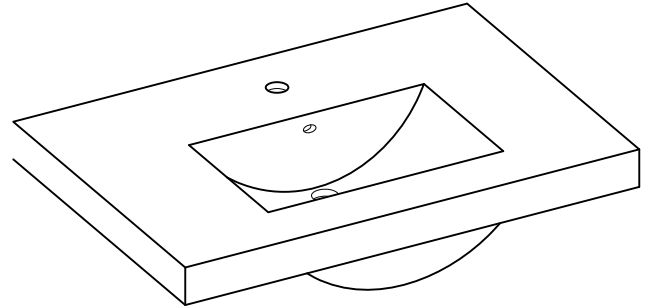

DAYTONA FOR KIRA

- WALL HUNG option is also available for this model.
Vanity height without legs is 25.3".
- Quality metal BLUM (or BLUM equivalent) soft-closing hinges and/or drawer hardware are included.

KIRA CERAMIC SINK

FRONT VIEW

SIDE VIEW

TOP VIEW

SIDE VIEW

BACK VIEW

DAYTONA FOR VENICE

- WALL HUNG option is also available for this model.
Vanity height without legs is 25.3".
- Quality metal BLUM (or BLUM equivalent) soft-closing hinges and/or drawer hardware are included.

FRONT VIEW

SIDE VIEW

BACK VIEW

VENICE CERAMIC SINK

TOP VIEW

FRONT VIEW

DAYTONA FOR VILLA

- WALL HUNG option is also available for this model.
Vanity height without legs is 25.3".
- Quality metal BLUM (or BLUM equivalent) soft-closing hinges and/or drawer hardware are included.

FRONT VIEW

SIDE VIEW

BACK VIEW

VILLA CERAMIC SINK

TOP VIEW

SIDE VIEW

BACK VIEW