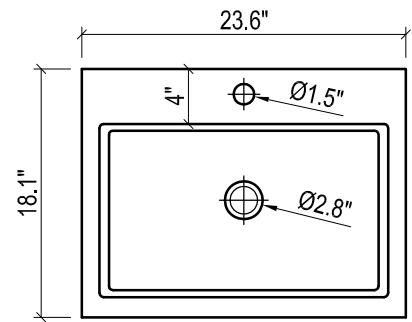

DAYTONA FOR KIRA

- WALL HUNG option is also available for this model.
Vanity height without legs is 25.3".
- Quality metal BLUM (or BLUM equivalent) soft-closing hinges and/or drawer hardware are included.

KIRA CERAMIC SINK

FRONT VIEW

SIDE VIEW

TOP VIEW

SIDE VIEW

BACK VIEW

DAYTONA FOR VENICE

- WALL HUNG option is also available for this model.
Vanity height without legs is 25.3".
- Quality metal BLUM (or BLUM equivalent) soft-closing hinges and/or drawer hardware are included.

FRONT VIEW

SIDE VIEW

BACK VIEW

VENICE CERAMIC SINK

TOP VIEW

FRONT VIEW

DAYTONA FOR VILLA

- WALL HUNG option is also available for this model.
Vanity height without legs is 25.3".
- Quality metal BLUM (or BLUM equivalent) soft-closing hinges and/or drawer hardware are included.

FRONT VIEW

SIDE VIEW

BACK VIEW

VILLA CERAMIC SINK

TOP VIEW

SIDE VIEW

BACK VIEW