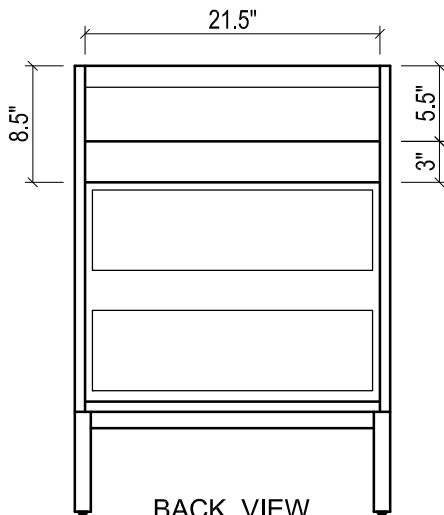

DAYTONA FOR KIRA

- WALL HUNG option is also available for this model.
Vanity height without legs is 25.3".
- Quality metal BLUM (or BLUM equivalent) soft-closing hinges and/or drawer hardware are included.

KIRA CERAMIC SINK

FRONT VIEW

SIDE VIEW

TOP VIEW

SIDE VIEW

BACK VIEW

DAYTONA FOR VENICE

- WALL HUNG option is also available for this model.
Vanity height without legs is 25.3".
- Quality metal BLUM (or BLUM equivalent) soft-closing hinges and/or drawer hardware are included.

FRONT VIEW

SIDE VIEW

BACK VIEW

VENICE CERAMIC SINK

TOP VIEW

FRONT VIEW

DAYTONA FOR VILLA

- WALL HUNG option is also available for this model.
Vanity height without legs is 25.3".
- Quality metal BLUM (or BLUM equivalent) soft-closing hinges and/or drawer hardware are included.

FRONT VIEW

SIDE VIEW

BACK VIEW

VILLA CERAMIC SINK

TOP VIEW

SIDE VIEW

BACK VIEW