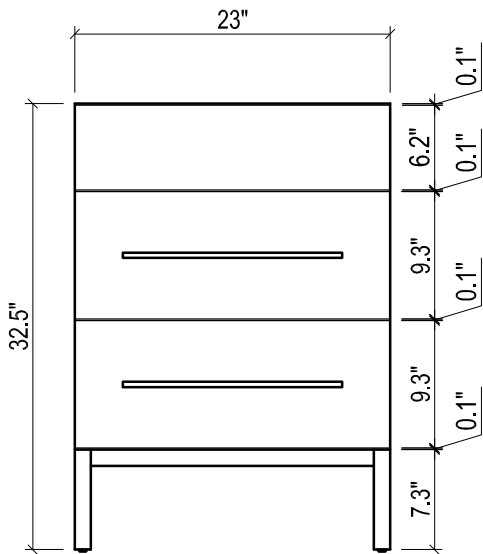

DAYTONA FOR KIRA

- WALL HUNG option is also available for this model.
Vanity height without legs is 25.3".
- Quality metal BLUM (or BLUM equivalent) soft-closing hinges and/or drawer hardware are included.

KIRA CERAMIC SINK

FRONT VIEW

SIDE VIEW

TOP VIEW

SIDE VIEW

BACK VIEW

DAYTONA FOR VENICE

- WALL HUNG option is also available for this model.
Vanity height without legs is 25.3".
- Quality metal BLUM (or BLUM equivalent) soft-closing hinges and/or drawer hardware are included.

FRONT VIEW

SIDE VIEW

BACK VIEW

VENICE CERAMIC SINK

TOP VIEW

FRONT VIEW

DAYTONA FOR VILLA

- WALL HUNG option is also available for this model.
Vanity height without legs is 25.3".
- Quality metal BLUM (or BLUM equivalent) soft-closing hinges and/or drawer hardware are included.

FRONT VIEW

SIDE VIEW

BACK VIEW

VILLA CERAMIC SINK

TOP VIEW

SIDE VIEW

BACK VIEW