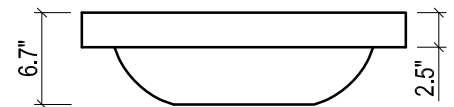

KIRA CERAMIC SINK

FRONT VIEW

SIDE VIEW

TOP VIEW

SIDE VIEW

BACK VIEW

DAYTONA FOR VENICE

- WALL HUNG option is also available for this model.
Vanity height without legs is 25.3".
- Quality metal BLUM (or BLUM equivalent) soft-closing hinges and/or drawer hardware are included.

FRONT VIEW

SIDE VIEW

BACK VIEW

VENICE CERAMIC SINK

TOP VIEW

FRONT VIEW

DAYTONA FOR VILLA

- WALL HUNG option is also available for this model.
Vanity height without legs is 25.3".
- Quality metal BLUM (or BLUM equivalent) soft-closing hinges and/or drawer hardware are included.