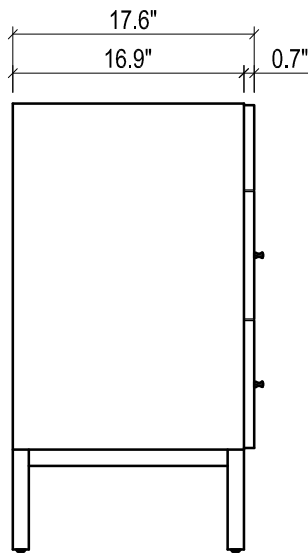

DAYTONA FOR KIRA

- WALL HUNG option is also available for this model.
Vanity height without legs is 25.3".
- Quality metal BLUM (or BLUM equivalent) soft-closing hinges and/or drawer hardware are included.

KIRA CERAMIC SINK

FRONT VIEW

SIDE VIEW

TOP VIEW

SIDE VIEW

BACK VIEW

DAYTONA FOR VENICE

- WALL HUNG option is also available for this model.
Vanity height without legs is 25.3".
- Quality metal BLUM (or BLUM equivalent) soft-closing hinges and/or drawer hardware are included.

FRONT VIEW

SIDE VIEW

BACK VIEW

VENICE CERAMIC SINK

TOP VIEW

FRONT VIEW

DAYTONA FOR VILLA

- WALL HUNG option is also available for this model.
Vanity height without legs is 25.3".
- Quality metal BLUM (or BLUM equivalent) soft-closing hinges and/or drawer hardware are included.

FRONT VIEW

SIDE VIEW

BACK VIEW

VILLA CERAMIC SINK

TOP VIEW

SIDE VIEW

BACK VIEW