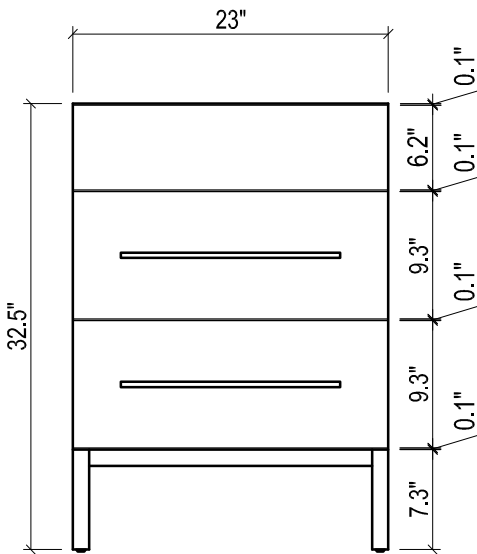

DAYTONA FOR KIRA

- WALL HUNG option is also available for this model.
Vanity height without legs is 25.3".
- Quality metal BLUM (or BLUM equivalent) soft-closing hinges and/or drawer hardware are included.

KIRA CERAMIC SINK

FRONT VIEW

SIDE VIEW

TOP VIEW

SIDE VIEW

BACK VIEW

DAYTONA FOR VENICE

- WALL HUNG option is also available for this model.
Vanity height without legs is 25.3".
- Quality metal BLUM (or BLUM equivalent) soft-closing hinges and/or drawer hardware are included.

FRONT VIEW

SIDE VIEW

BACK VIEW

VENICE CERAMIC SINK

TOP VIEW

FRONT VIEW

DAYTONA FOR VILLA

- WALL HUNG option is also available for this model.
Vanity height without legs is 25.3".
- Quality metal BLUM (or BLUM equivalent) soft-closing hinges and/or drawer hardware are included.

FRONT VIEW

SIDE VIEW

BACK VIEW

VILLA CERAMIC SINK

TOP VIEW

SIDE VIEW

BACK VIEW