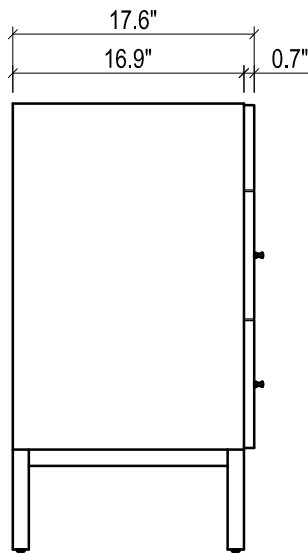

DAYTONA FOR KIRA

- WALL HUNG option is also available for this model.
Vanity height without legs is 25.3".
- Quality metal BLUM (or BLUM equivalent) soft-closing hinges and/or drawer hardware are included.

KIRA CERAMIC SINK

FRONT VIEW

SIDE VIEW

TOP VIEW

SIDE VIEW

BACK VIEW

DAYTONA FOR VENICE

- WALL HUNG option is also available for this model.
Vanity height without legs is 25.3".
- Quality metal BLUM (or BLUM equivalent) soft-closing hinges and/or drawer hardware are included.

FRONT VIEW

SIDE VIEW

BACK VIEW

VENICE CERAMIC SINK

TOP VIEW

FRONT VIEW

DAYTONA FOR VILLA

- WALL HUNG option is also available for this model.
Vanity height without legs is 25.3".
- Quality metal BLUM (or BLUM equivalent) soft-closing hinges and/or drawer hardware are included.

FRONT VIEW

SIDE VIEW

BACK VIEW

VILLA CERAMIC SINK

TOP VIEW

SIDE VIEW

BACK VIEW