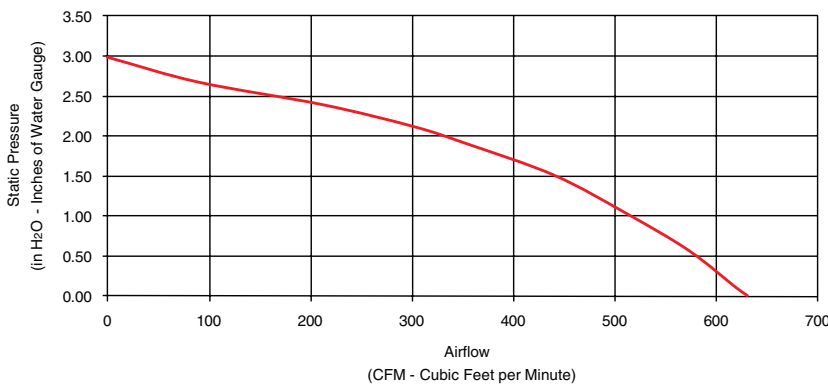

SIZE	BLACK GLASS	GREY GLASS	WHITE GLASS	WITHOUT GLASS	REPLACEMENT GREASE FILTERS
30-in. Wide	WCB3I30SBB	WCB3I30SBS	WCB3I30SBW	WCB3I30SBN	62053
36-in. Wide	WCB3I36SBB	WCB3I36SBS	WCB3I36SBW	WCB3I36SBN	62053

PERFORMANCE							
Damper/Duct Connector	Volts	Hz	Amps	Sones		CFM	
				Low	High	Low	High
3¼-in. x 10-in. (Included)	120	60	3.3	1.4*	10.5	200*	600‡

* Manufacturer's rating - not certified by HVI.

‡ If needed, ask a recommended installer to limit discharge to 300 CFM.

FEATURES	
Wall Mount	Yes
Finish	430 Stainless Steel
Cooktop Lighting	2 LED Modules - 120V, 5.5W
Grease Filters	Hybrid Baffle, Stainless Steel with Aluminum Mesh - Dishwasher Safe
OPTIONAL ACCESSORIES	
10' Flue Extension	AEWCB3SB
Decorative Glass Panels	Refer to Price List for options
MOUNTING HEIGHT	
24-in. to 30-in. from cooktop to bottom of hood	
LIMITED WARRANTY	
5-year (See installation manual for full warranty text.)	
FOR INDOOR USE ONLY	

Dimensions shown in inches.

HVI-2100 CERTIFIED RATINGS comply with new testing technologies and procedures prescribed by the Home Ventilating Institute, for off-the-shelf products, as they are available to consumers. Product performance is rated at 0.1 in. static pressure, based on tests conducted in AMCA's state-of-the-art test laboratory. Sones are a measure of humanly-perceived loudness, based on laboratory measurements.