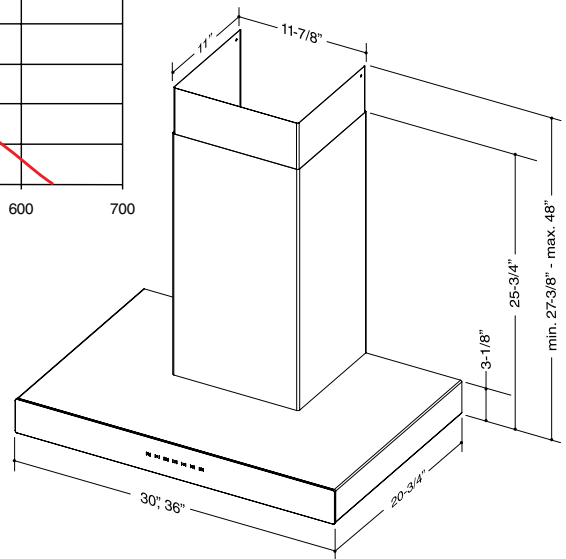

SIZE	BLACK GLASS	GREY GLASS	WHITE GLASS	WITHOUT GLASS	REPLACEMENT GREASE FILTERS
30-in. Wide	WCB3I30SBB	WCB3I30SBS	WCB3I30SBW	WCB3I30SBN	62053
36-in. Wide	WCB3I36SBB	WCB3I36SBS	WCB3I36SBW	WCB3I36SBN	62053

PERFORMANCE							
Damper/Duct Connector	Volts	Hz	Amps	Sones		CFM	
				Low	High	Low	High
3¼-in. x 10-in. (Included)	120	60	3.3	1.4*	10.5	200*	600‡

\* Manufacturer's rating - not certified by HVI.

‡ If needed, ask a recommended installer to limit discharge to 300 CFM.

FEATURES	
Wall Mount	Yes
Finish	430 Stainless Steel
Cooktop Lighting	2 LED Modules - 120V, 5.5W
Grease Filters	Hybrid Baffle, Stainless Steel with Aluminum Mesh - Dishwasher Safe
OPTIONAL ACCESSORIES	
10' Flue Extension	AEWCB3SB
Decorative Glass Panels	Refer to Price List for options
MOUNTING HEIGHT	
24-in. to 30-in. from cooktop to bottom of hood	
LIMITED WARRANTY	
5-year (See installation manual for full warranty text.)	
FOR INDOOR USE ONLY	