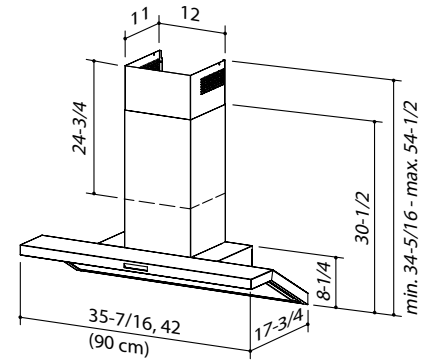

Installation height above the cooking surface: 24"-30"

Telescopic flue for 8'-9" ceiling is standard. Optional flue extensions for 10'-11" ceiling

Reversible telescopic flue allows non-ducted recirculation. (see page 68)

For more details see the product specifications sheet found at www.BESTRangeHoods.com