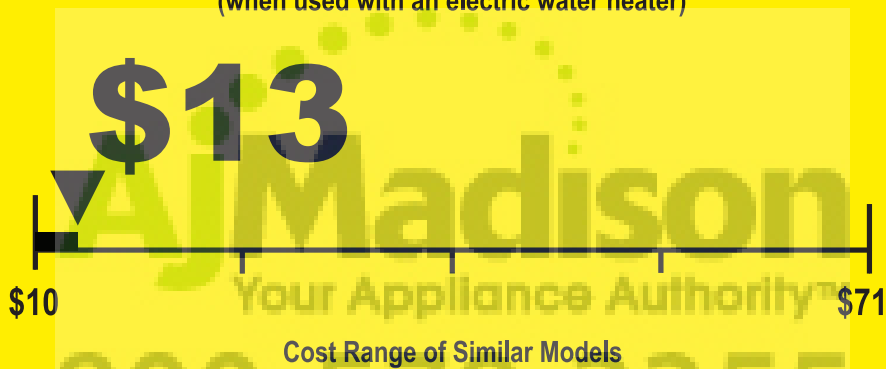

U.S. Government

Federal law prohibits removal of this label before consumer purchase.

ENERGYGUIDE

Clothes Washer
Capacity: Standard

BOSCH
Model(s) WAE20060UC

Estimated Yearly Operating Cost (when used with an electric water heater)

125 kWh

Estimated Yearly Electricity Use

\$10

Estimated Yearly Operating Cost
(when used with a natural gas water heater)

Your cost will depend on your utility rates and use.

- Cost range based only on standard capacity models.
- Estimated operating cost based on four wash loads a week and a 2007 national average electricity cost of 10.65 cents per kWh and natural gas cost of \$1.218 per therm.
- For more information, visit www.ftc.gov/appliances.